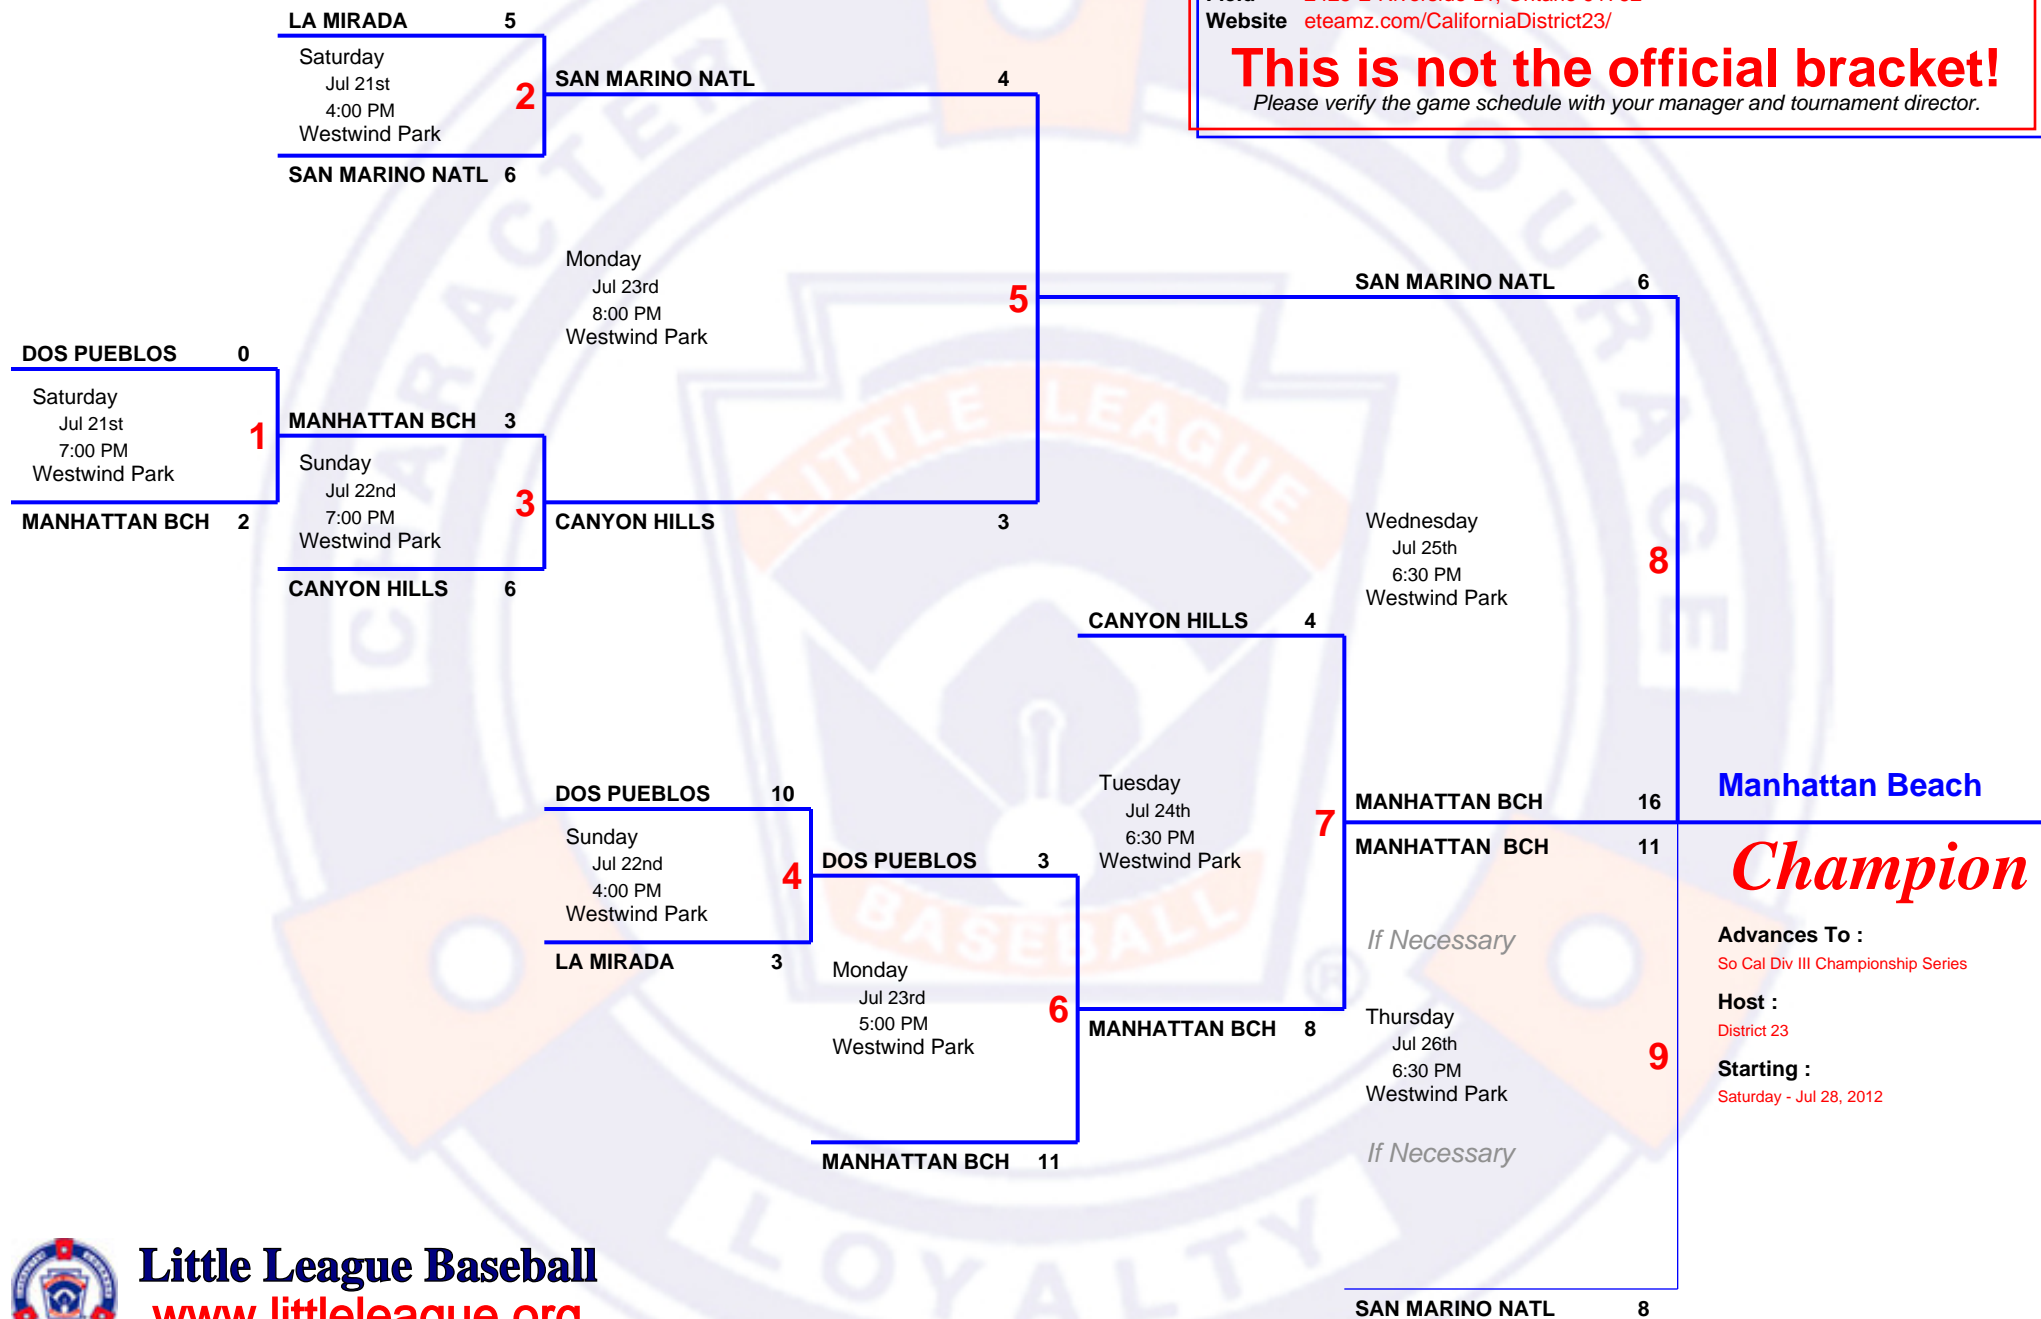

5 TEAM Double Elimination

2012 Junior
Southern Cal North Sub-Divisional

Host Ontario Mountain View LL (District 23)
Field 2425 E Riverside Dr, Ontario 91762
Website eteamz.com/CaliforniaDistrict23/

This is not the official bracket!
 Please verify the game schedule with your manager and tournament director.

Manhattan Beach

Champion

Advances To :
 So Cal Div III Championship Series
Host :
 District 23
Starting :
 Saturday - Jul 28, 2012

Bracket last revised on Jul 26, 2012
 please email your scores to : scores@cad13.info