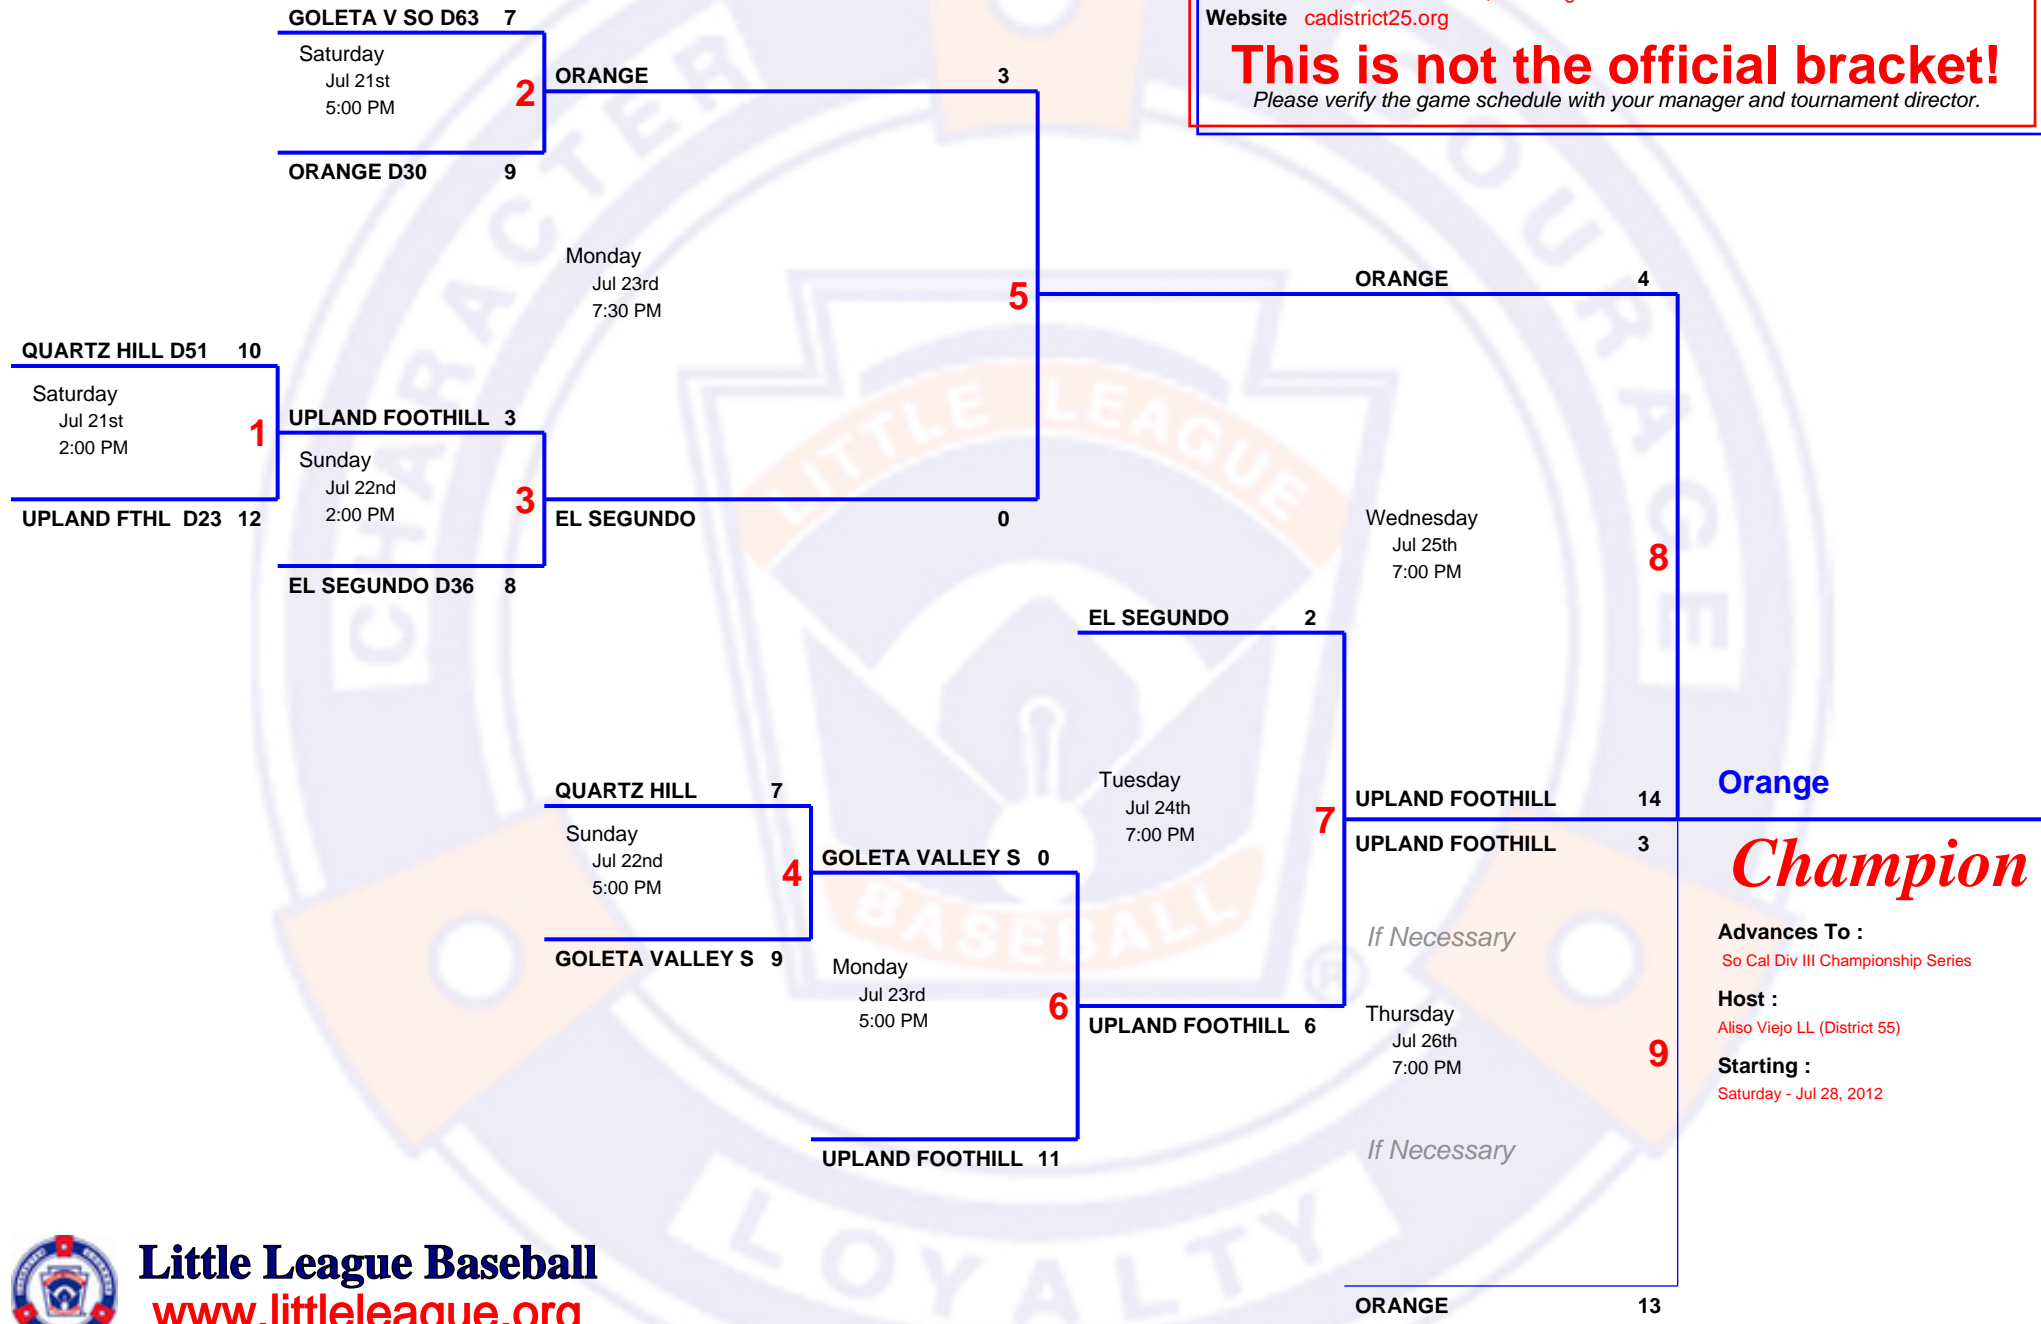

5 TEAM Double Elimination

2012 11/12

Southern Cal North Sub-Divisional

Host Ladera LL (District 25)
 Field 5500 S Fairfax Ave, Los Angeles 90056
 Website cadistrict25.org

This is not the official bracket!
 Please verify the game schedule with your manager and tournament director.