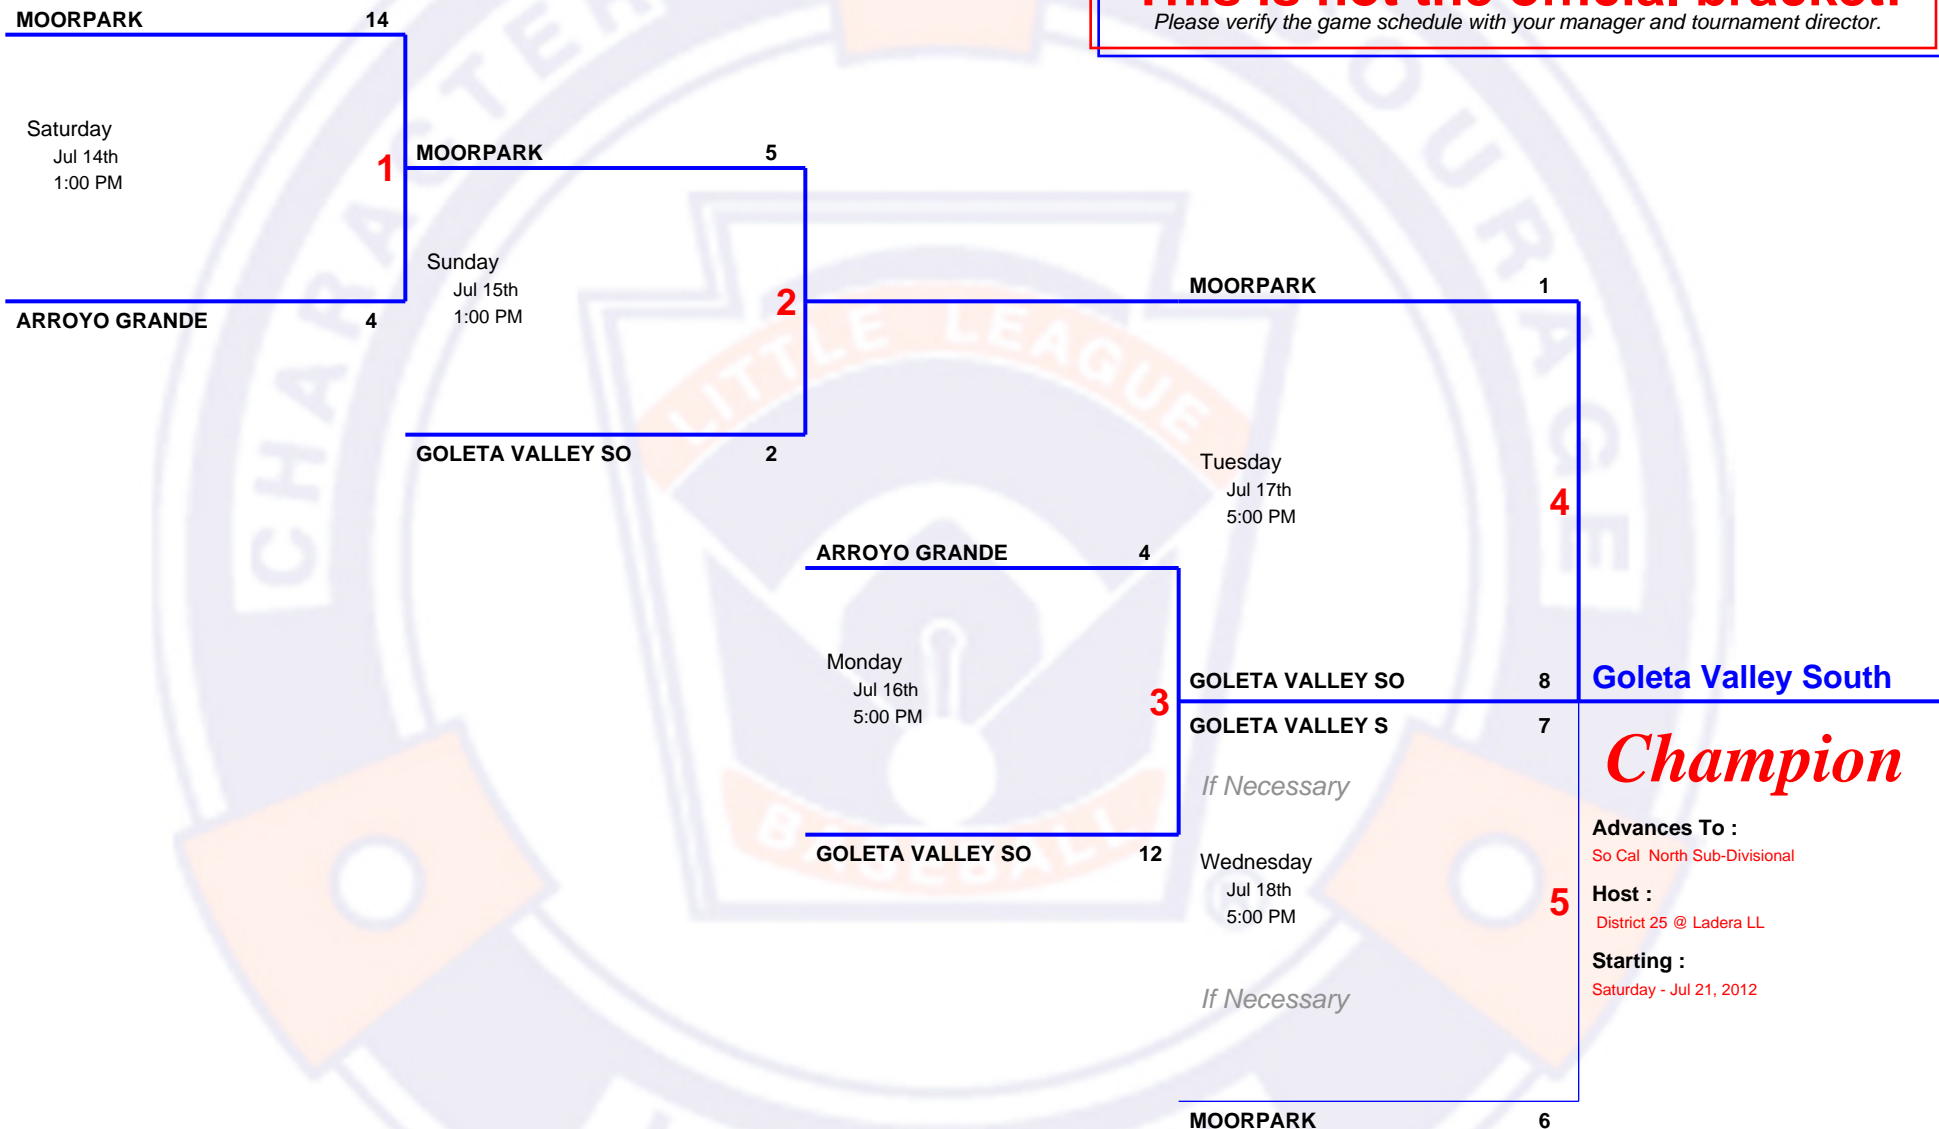

3 TEAM Double Elimination

2012 11/12 Section 1 Tournament

Host Nipomo LL (District 65)
Field 910 West Tefft St., Nipomo 93444
Website eteamz.com/NIPOMOLLEAGUE/

This is not the official bracket!

Please verify the game schedule with your manager and tournament director.