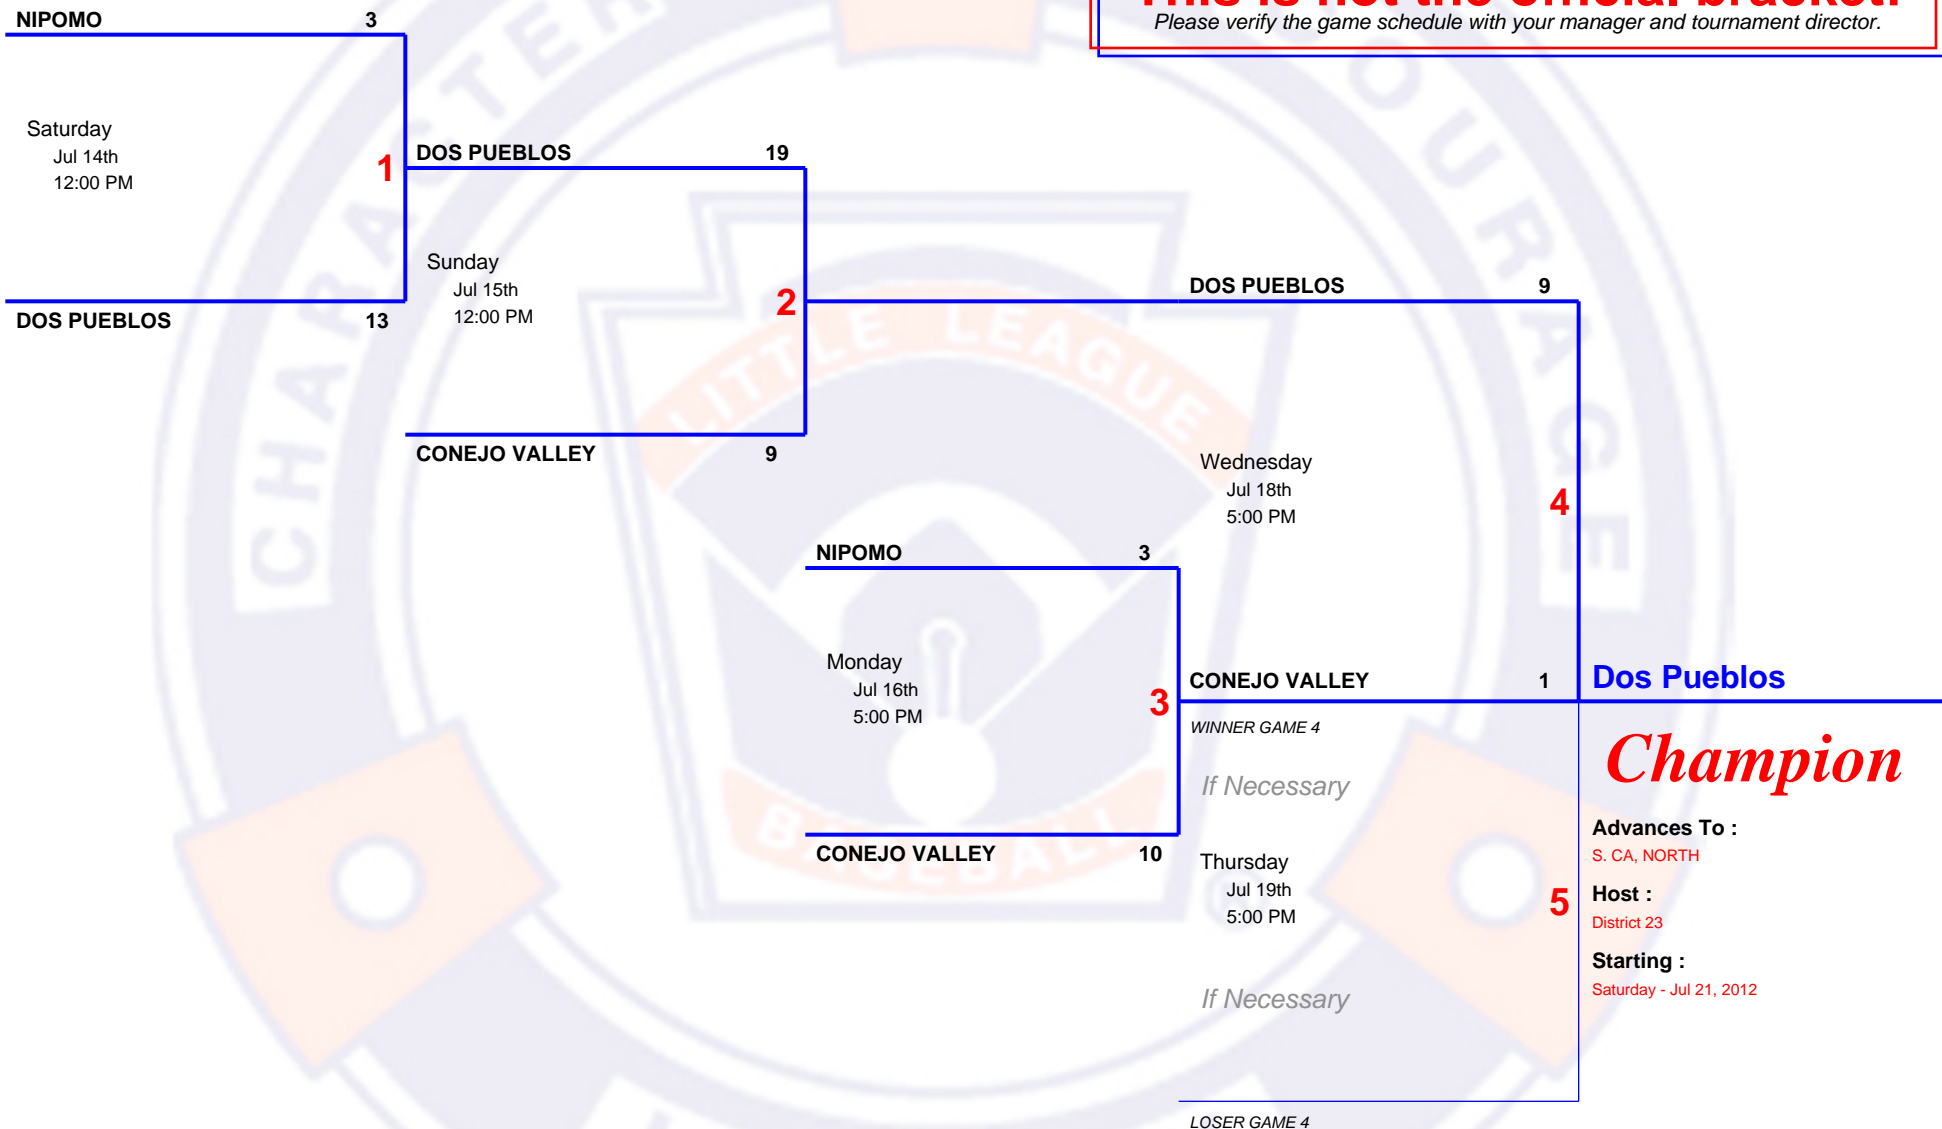

3 TEAM Double Elimination

2012 Junior Section 1 Tournament

Host Goleta Valley South LL (District 63)
Field 4540 Hollister Ave., Santa Barbara
Website <http://www.leaguelineup.com/gvsll>

This is not the official bracket!

Please verify the game schedule with your manager and tournament director.

Little League Baseball
www.littleleague.org

Bracket last revised on Jul 18, 2012
please email your scores to : scores@cad13.info

Updated brackets can be found at <http://www.cad13.info/tournaments>

Bracket2pdf copyright 2025 WWWpages.com all rights reserved