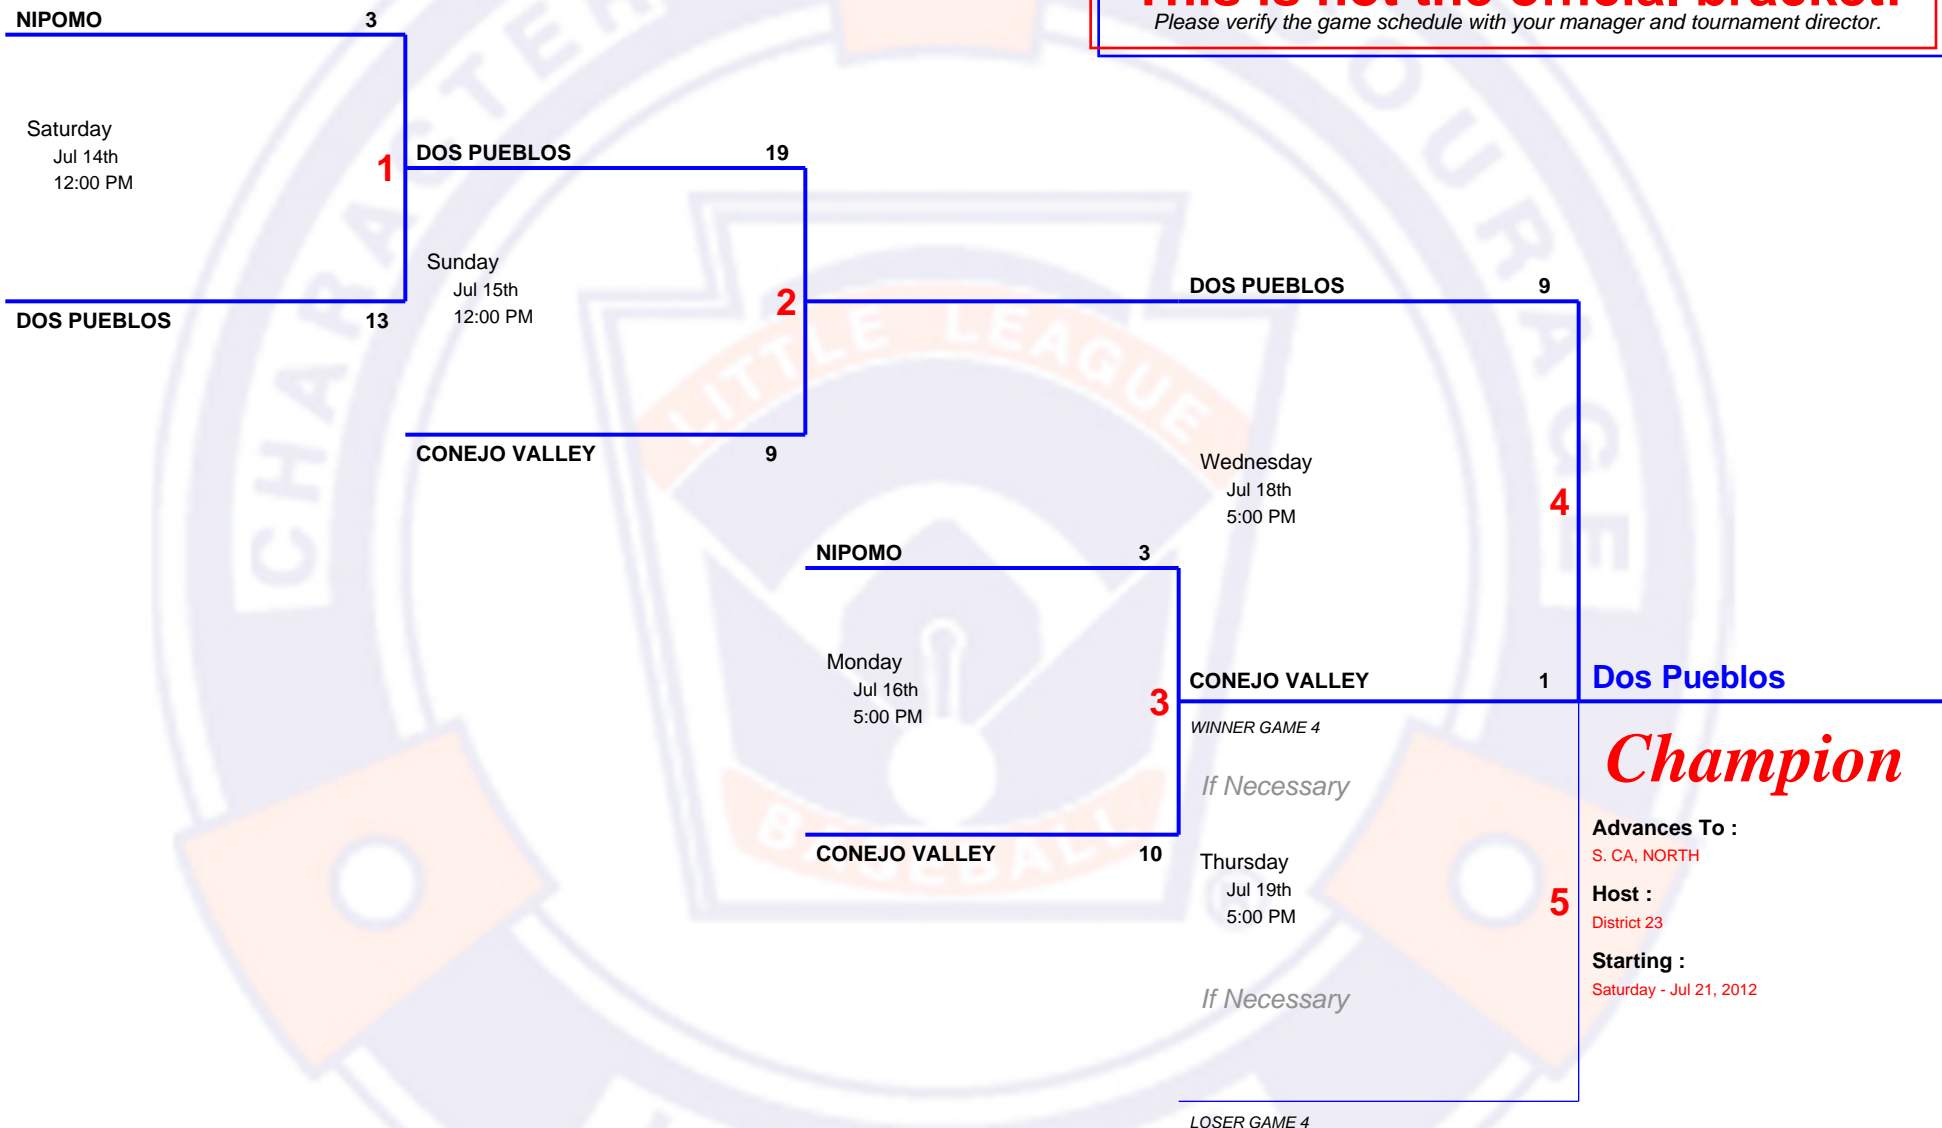

3 TEAM Double Elimination

2012 Junior Section 1 Tournament

Host Goleta Valley South LL (District 63)
Field 4540 Hollister Ave., Santa Barbara
Website <http://www.leaguelineup.com/gvsll>

This is not the official bracket!

Please verify the game schedule with your manager and tournament director.

Little League Baseball
www.littleleague.org

Bracket last revised on Jul 18, 2012
please email your scores to : scores@cad13.info

Updated brackets can be found at <http://www.cad13.info/tournaments>

Bracket2pdf copyright 2024 WWWpages.com all rights reserved