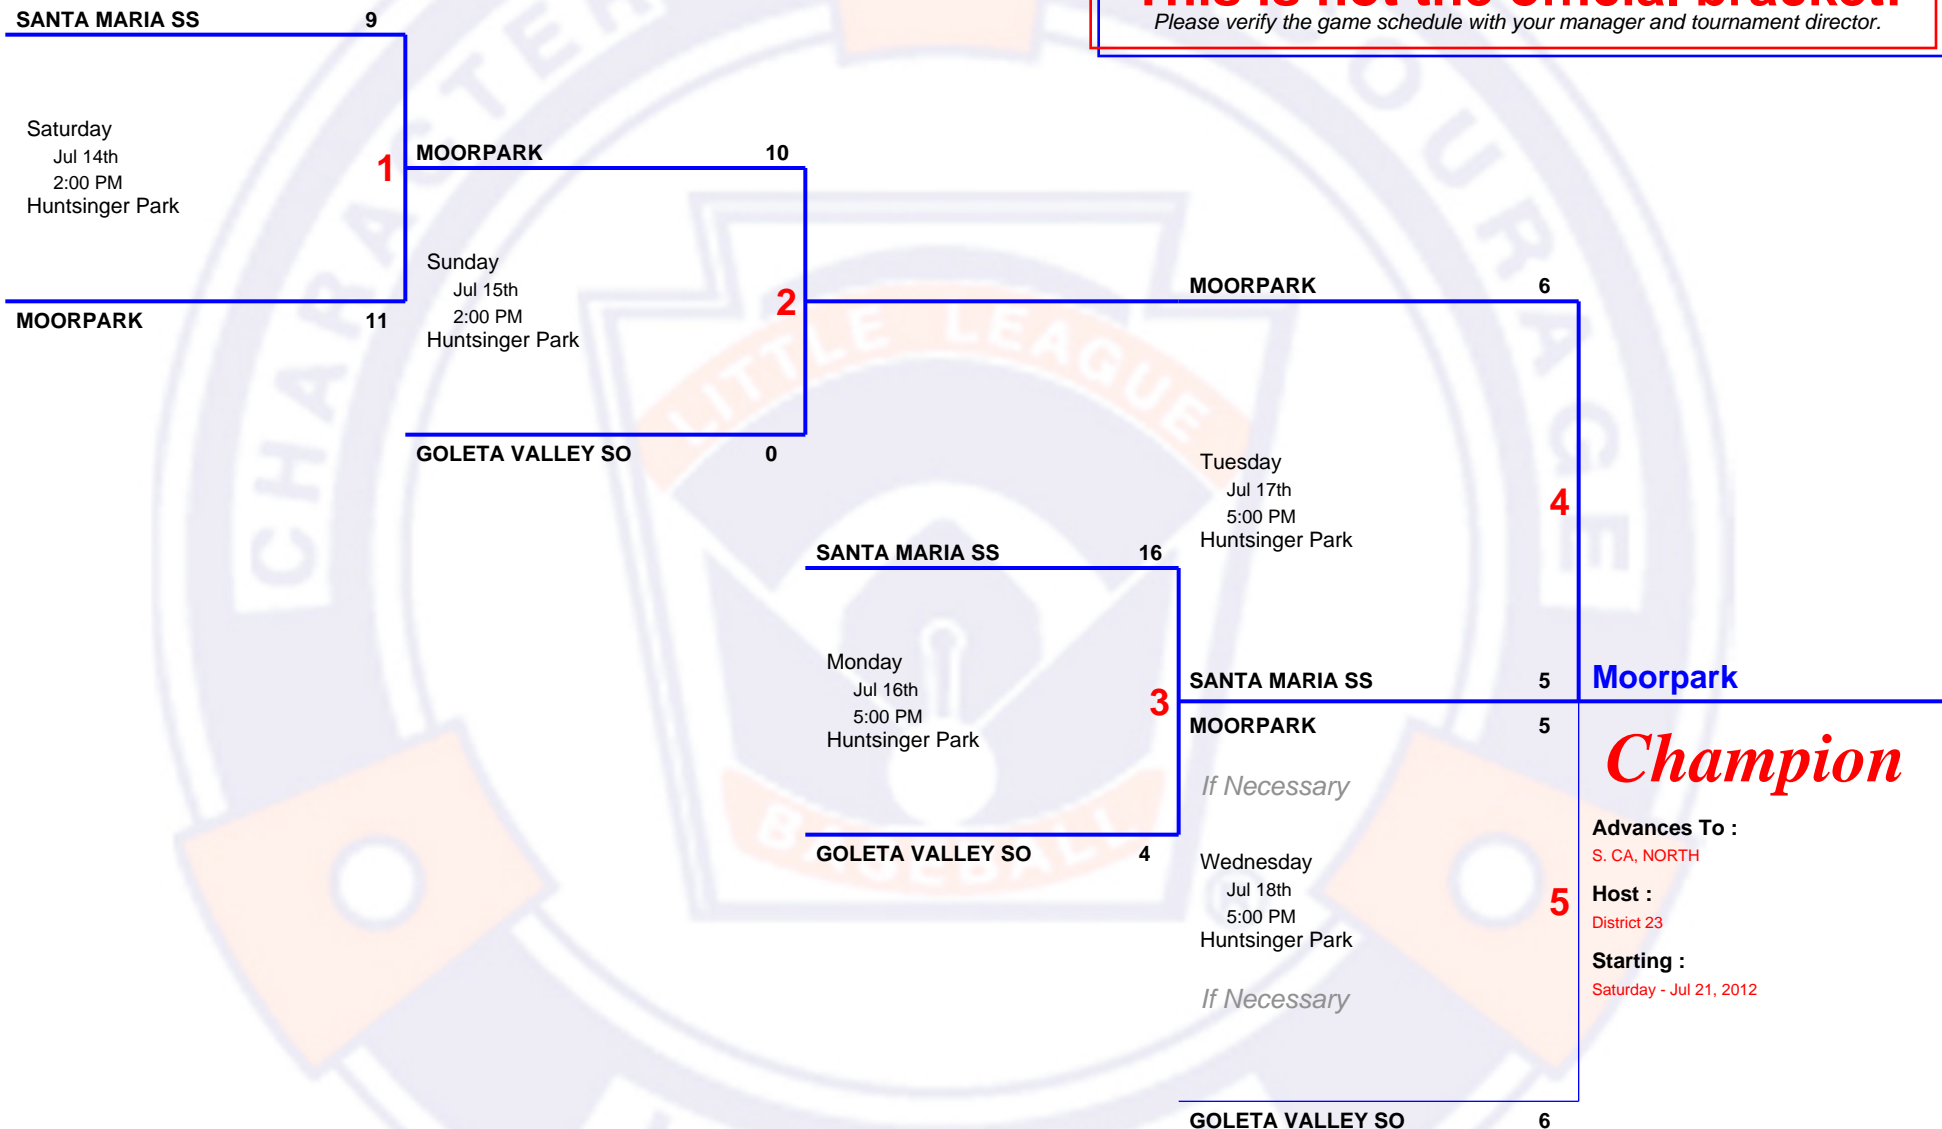

3 TEAM Double Elimination

2012 11 Section 1 Tournament

Host Saticoy LL (District 63)
Field 10501 Telephone Rd, Ventura 93001
Website saticoyll.org

This is not the official bracket!

Please verify the game schedule with your manager and tournament director.

Little League Baseball
www.littleleague.org

Bracket last revised on Jul 17, 2012
please email your scores to : scores@cad13.info

Updated brackets can be found at <http://www.cad13.info/tournaments>

Bracket2pdf copyright 2024 WWWpages.com all rights reserved