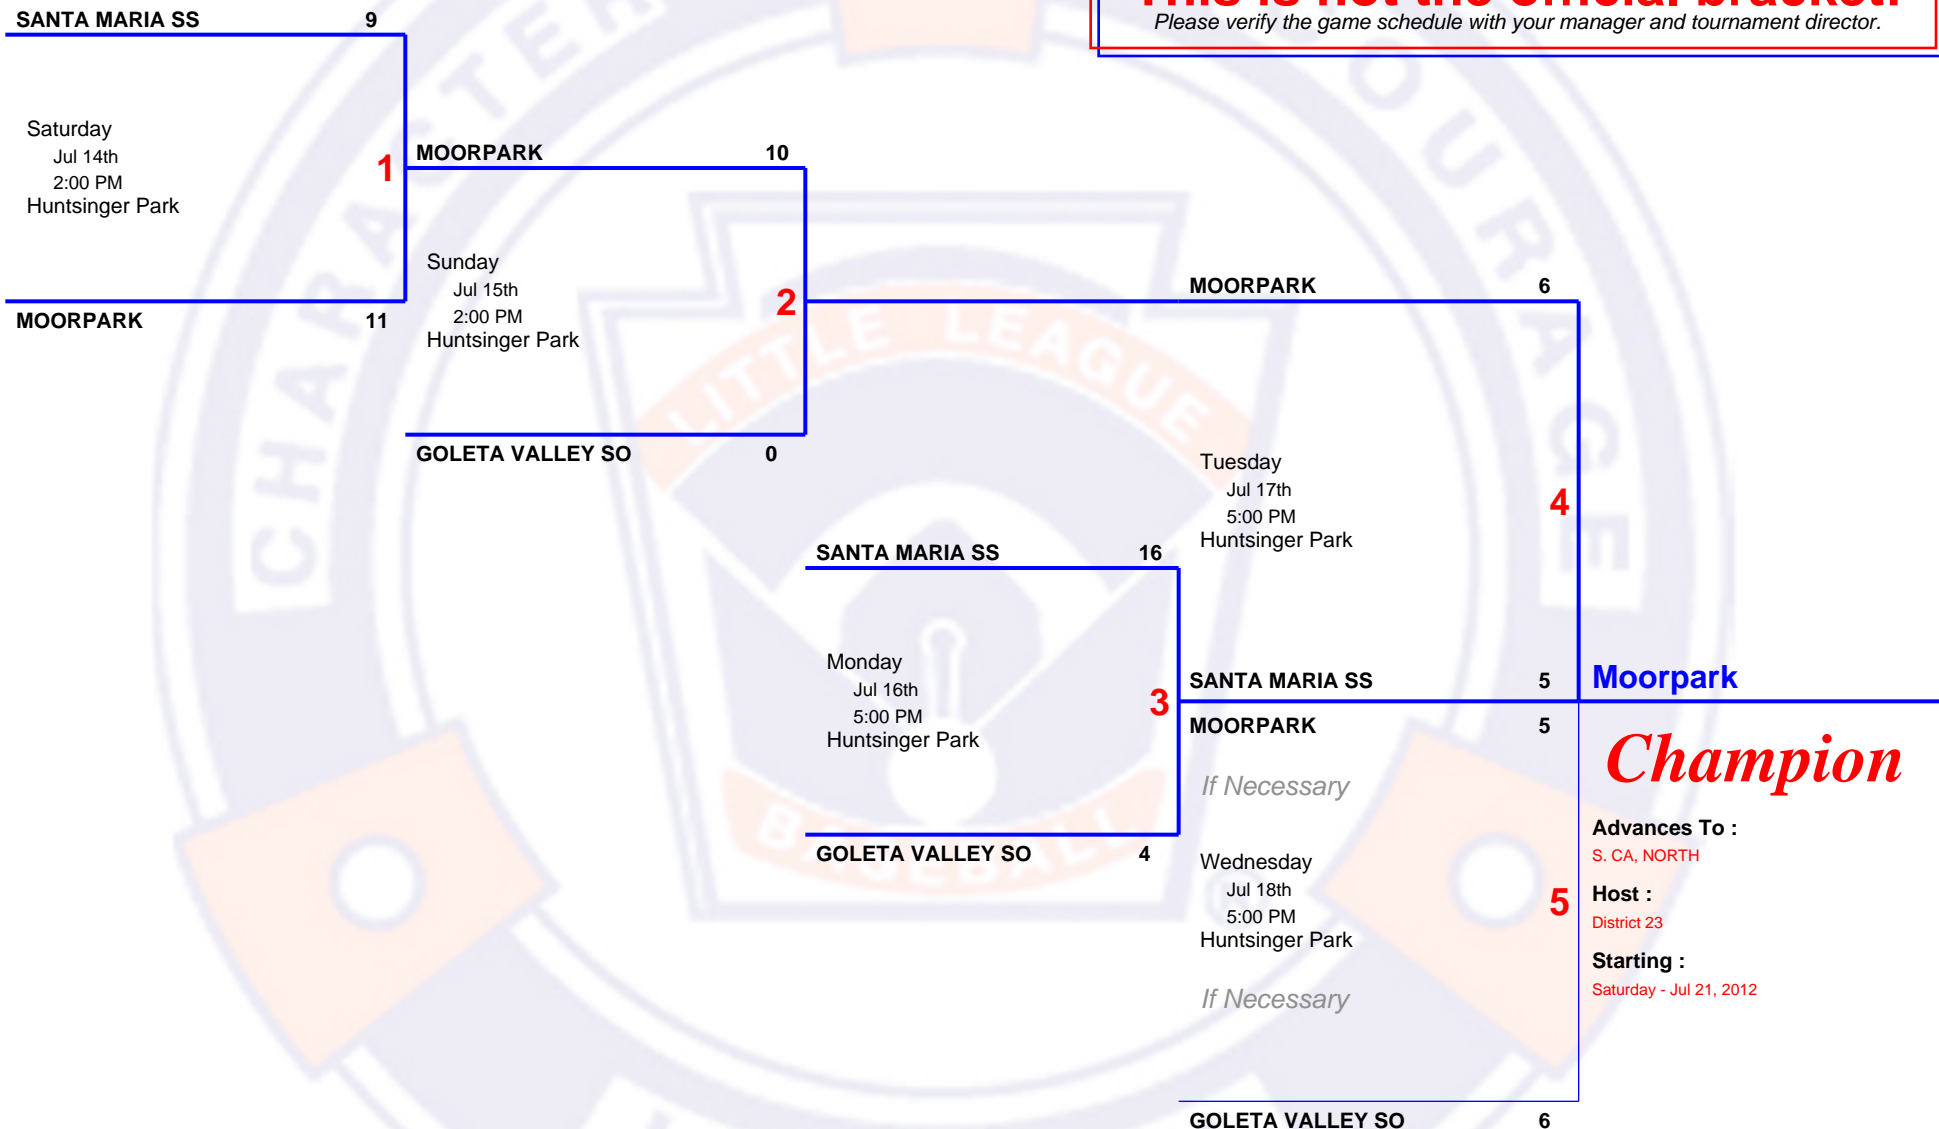

# 3 TEAM Double Elimination

## 2012 11 Section 1 Tournament

Host Saticoy LL (District 63)  
Field 10501 Telephone Rd, Ventura 93001  
Website [saticoyll.org](http://saticoyll.org)

**This is not the official bracket!**

Please verify the game schedule with your manager and tournament director.