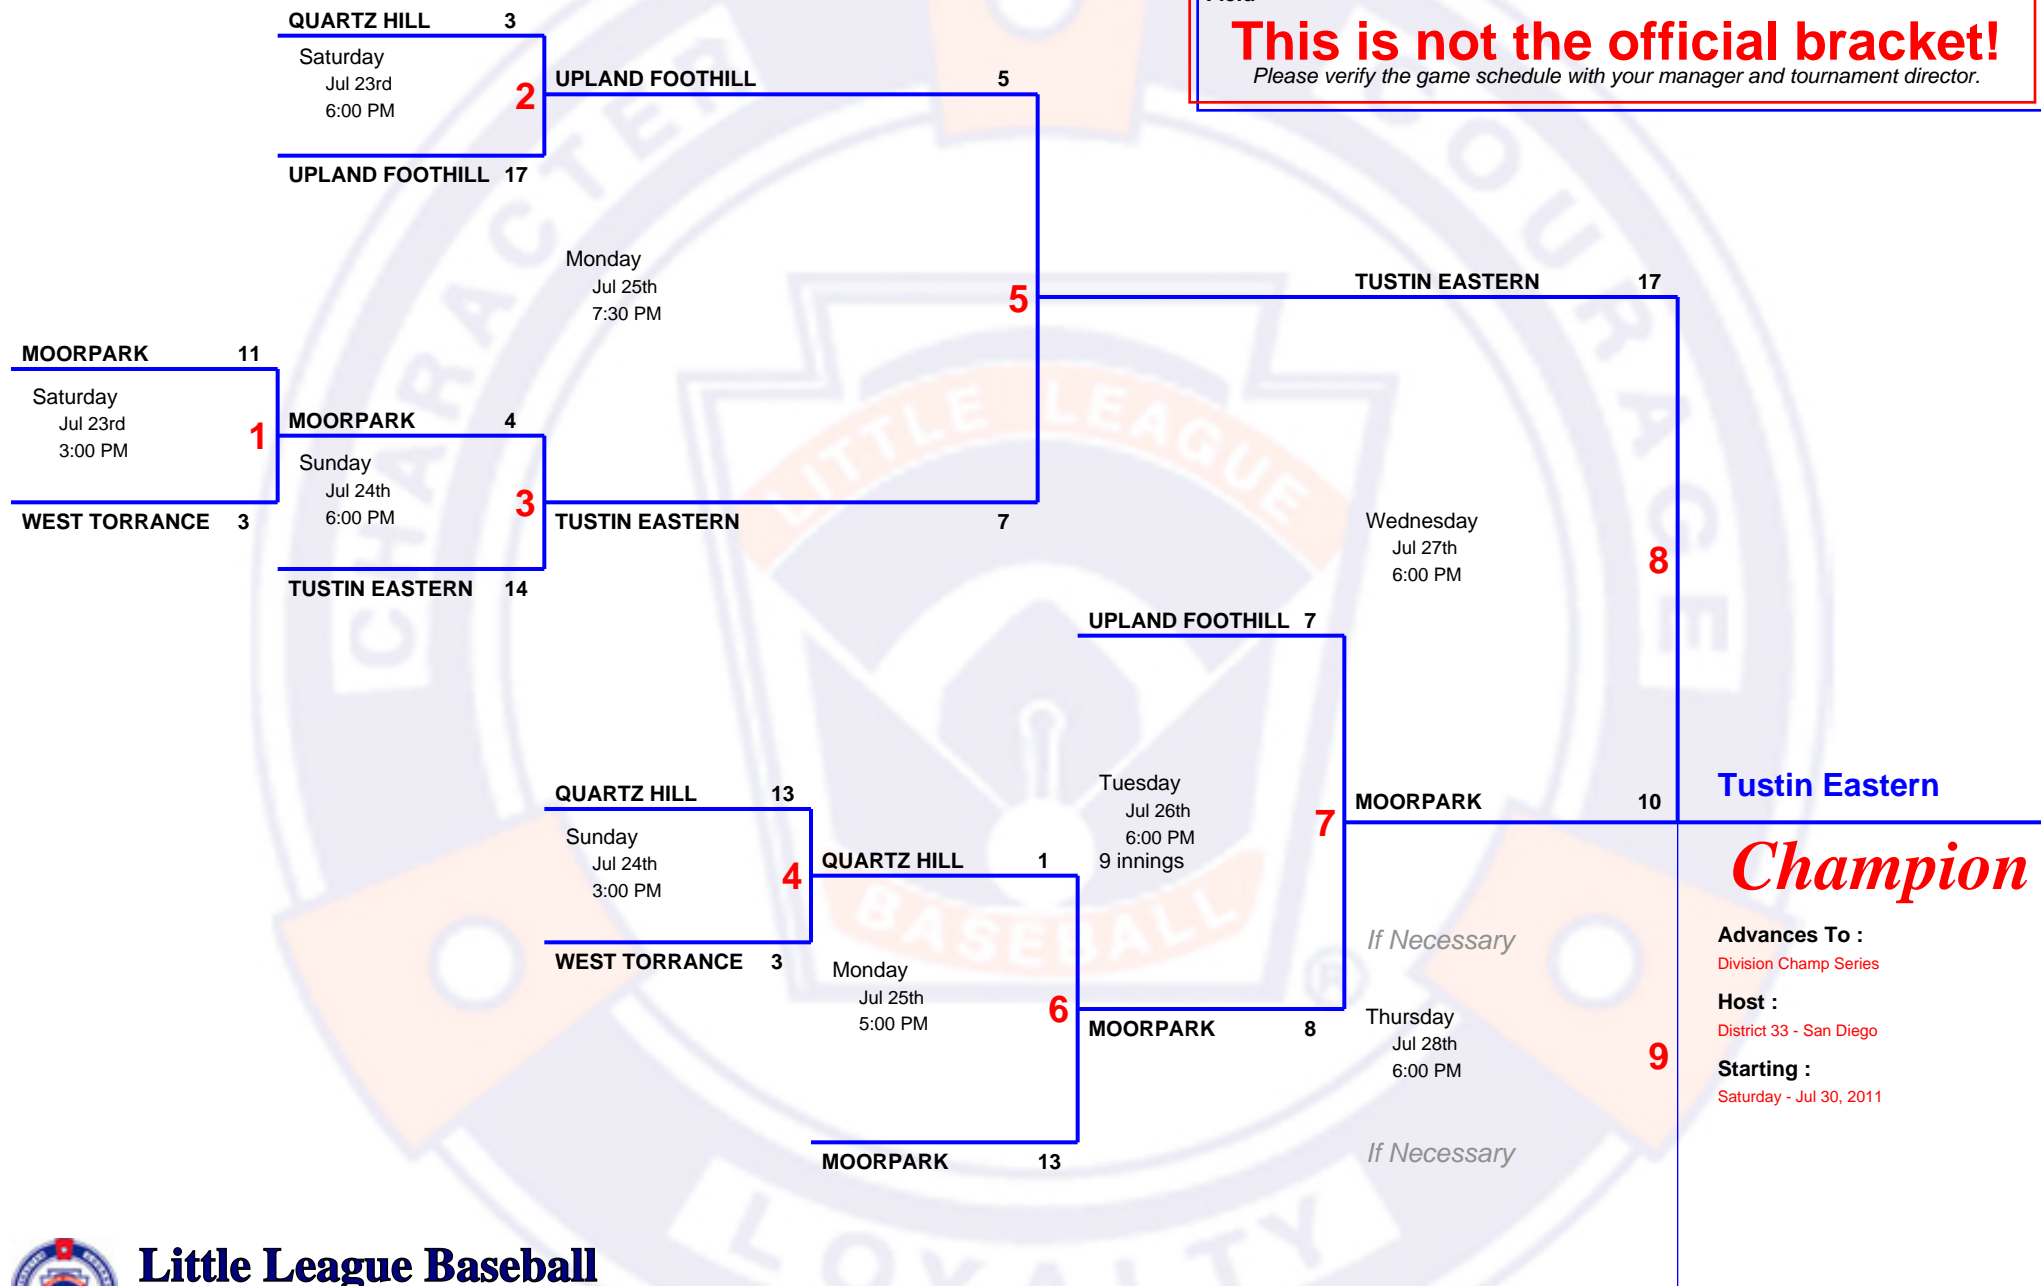

5 TEAM Double Elimination

2011 10 & 11 Sub-Division North Tournament

Host District 38 - Long Beach LL
Field

This is not the official bracket!
Please verify the game schedule with your manager and tournament director.