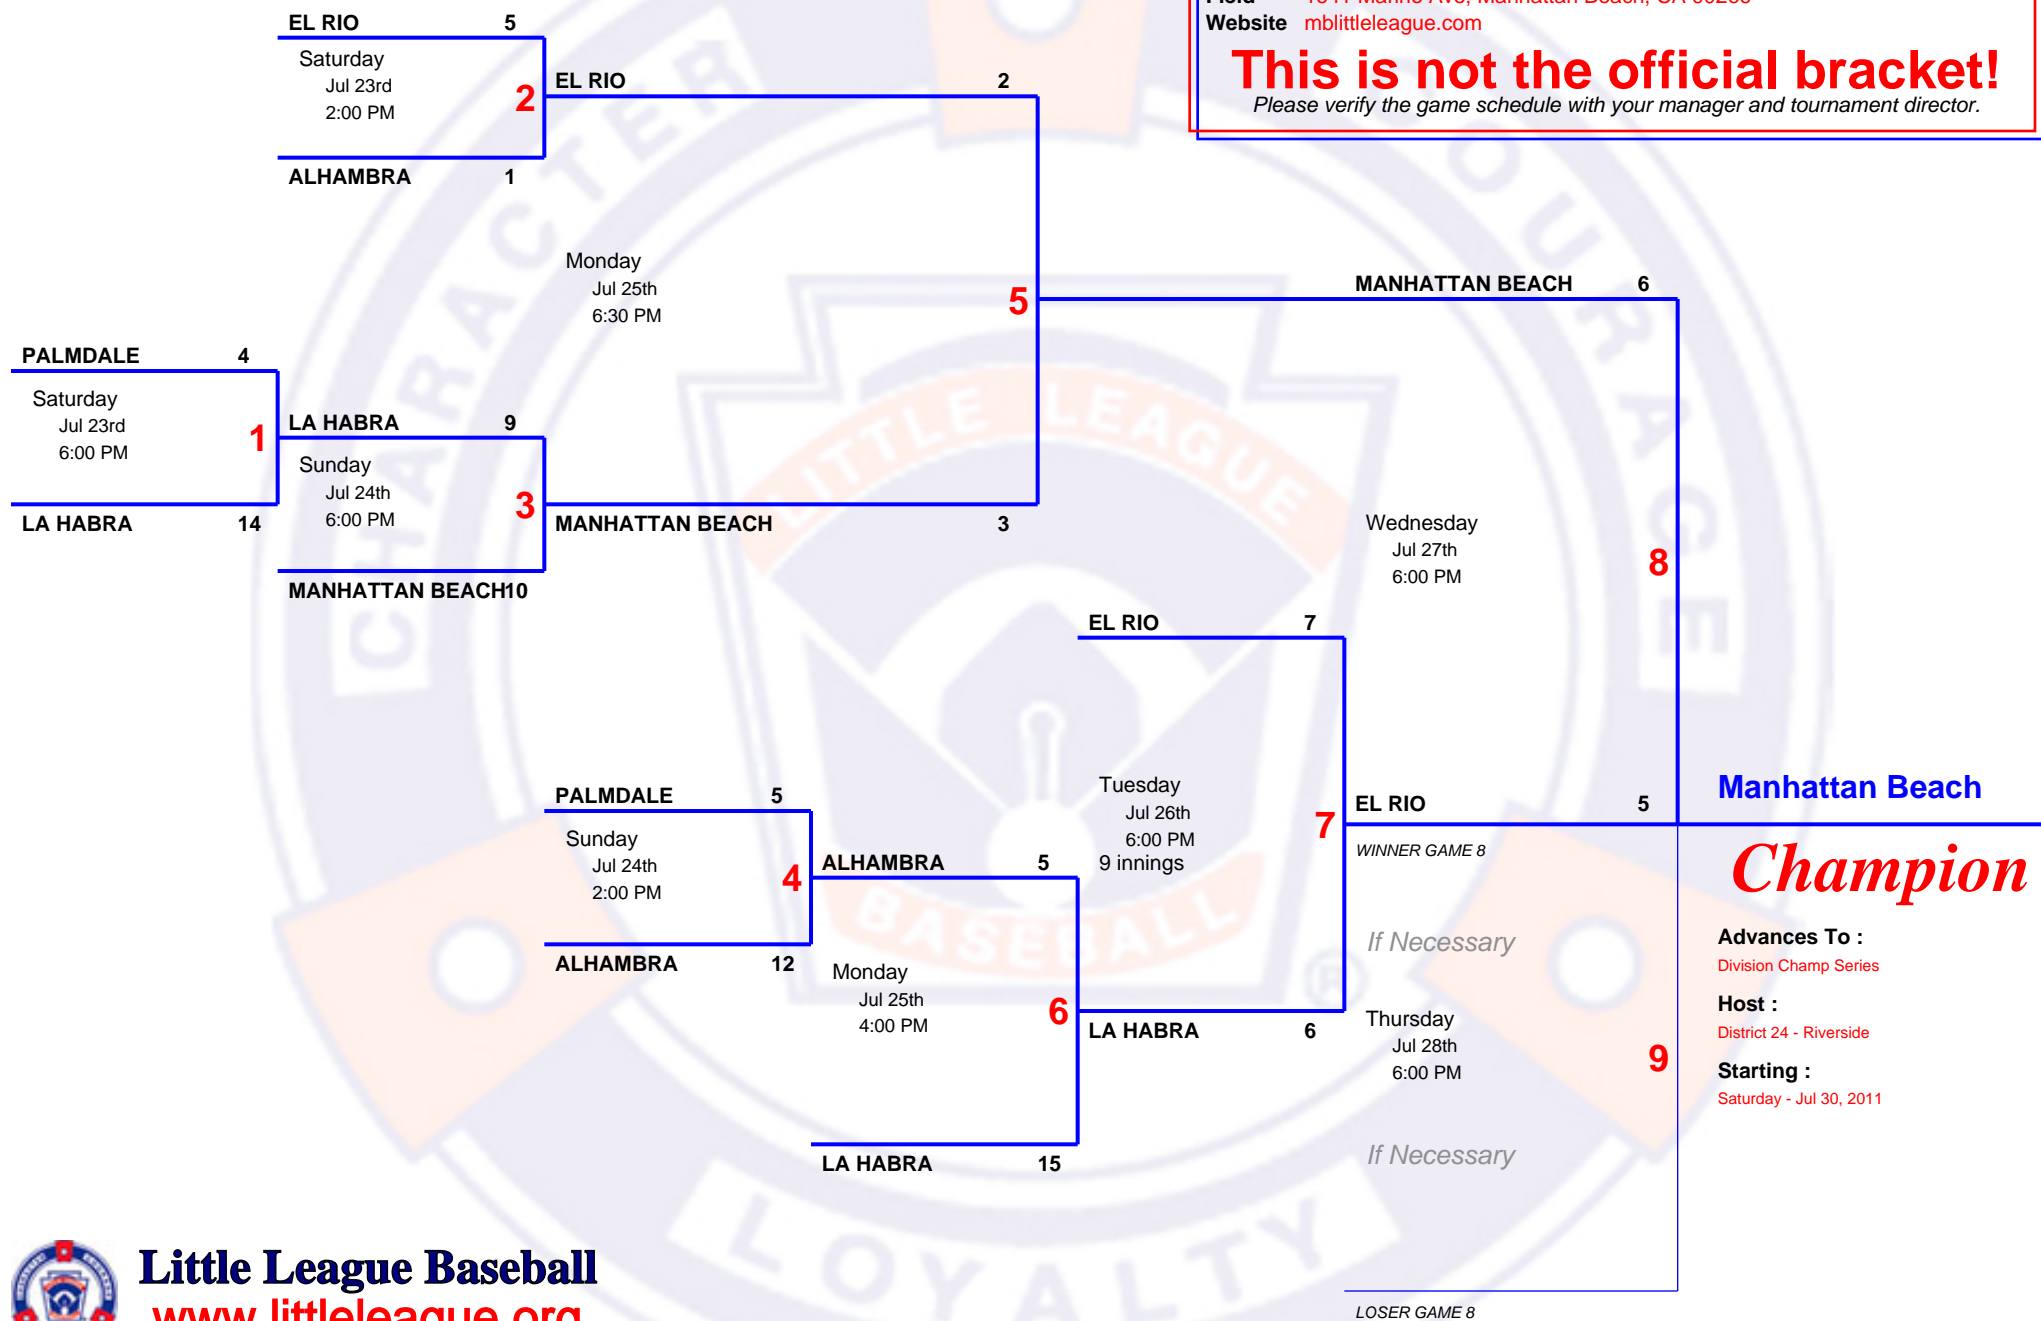

5 TEAM Double Elimination

2011 Seniors Sub Division North Tournament

Host District 36 - Manhattan Beach LL
Field 1641 Marine Ave, Manhattan Beach, CA 90266
Website mblittleleague.com

This is not the official bracket!

Please verify the game schedule with your manager and tournament director.

Manhattan Beach

Champion

Advances To :
Division Champ Series

Host :
District 24 - Riverside

Starting :
Saturday - Jul 30, 2011

Little League Baseball
www.littleleague.org