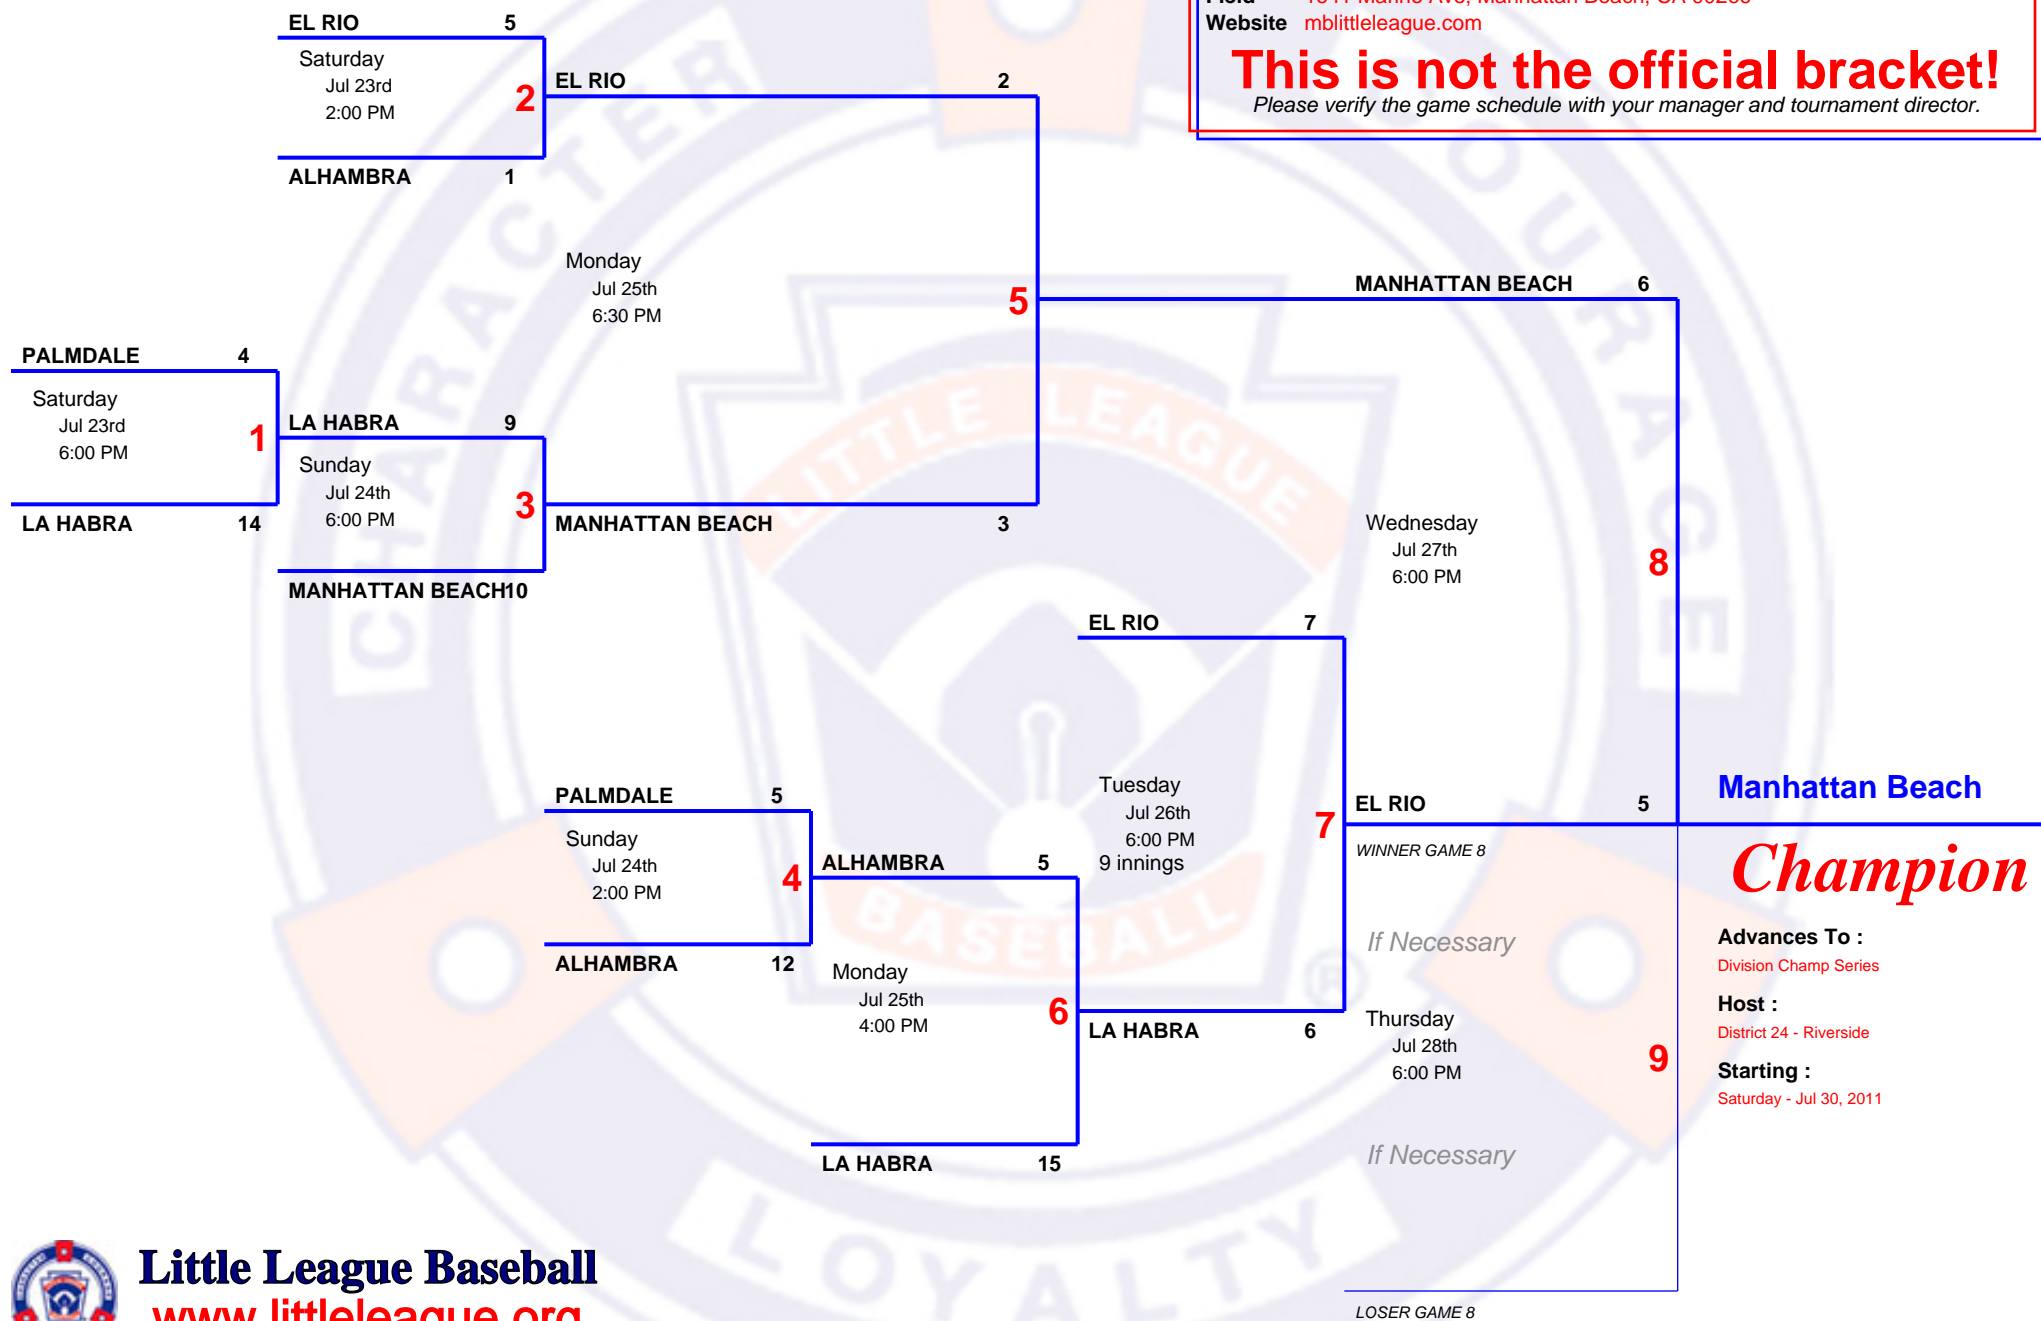

5 TEAM Double Elimination

2011 Seniors Sub Division North Tournament

Host District 36 - Manhattan Beach LL
Field 1641 Marine Ave, Manhattan Beach, CA 90266
Website mblittleleague.com

This is not the official bracket!

Please verify the game schedule with your manager and tournament director.

Little League Baseball
www.littleleague.org

Bracket last revised on Jul 27, 2011

please email your scores to : scores@cad13.info

Updated brackets can be found at <http://www.cad13.info/tournaments>

Bracket2pdf copyright 2024 WWWpages.com all rights reserved