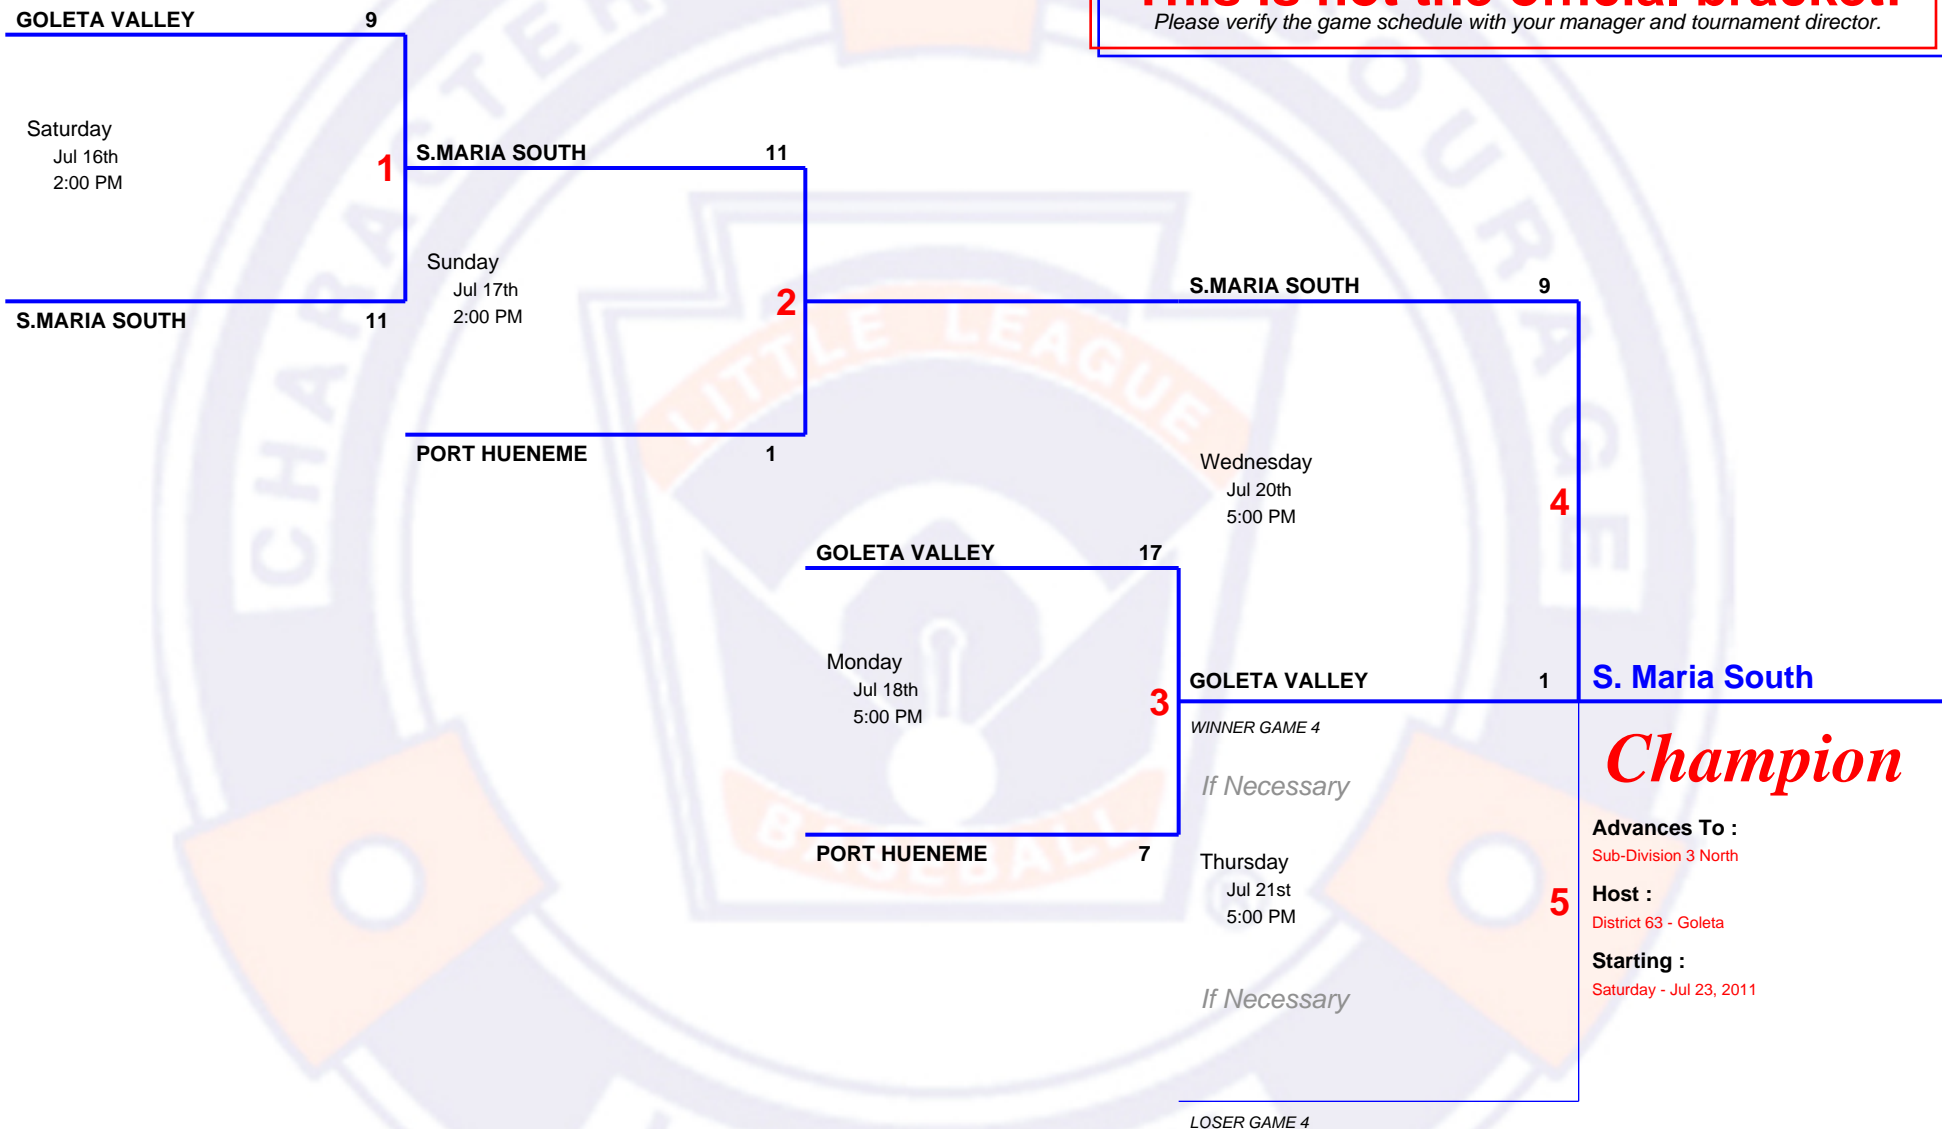

3 TEAM Double Elimination

2011 9 & 10 Section 1 Tournament

Host Goleta Valley South (D63)
Field 4540 Hollister Ave, Santa Barbara, CA 93110
Website gvsl.com

This is not the official bracket!

Please verify the game schedule with your manager and tournament director.