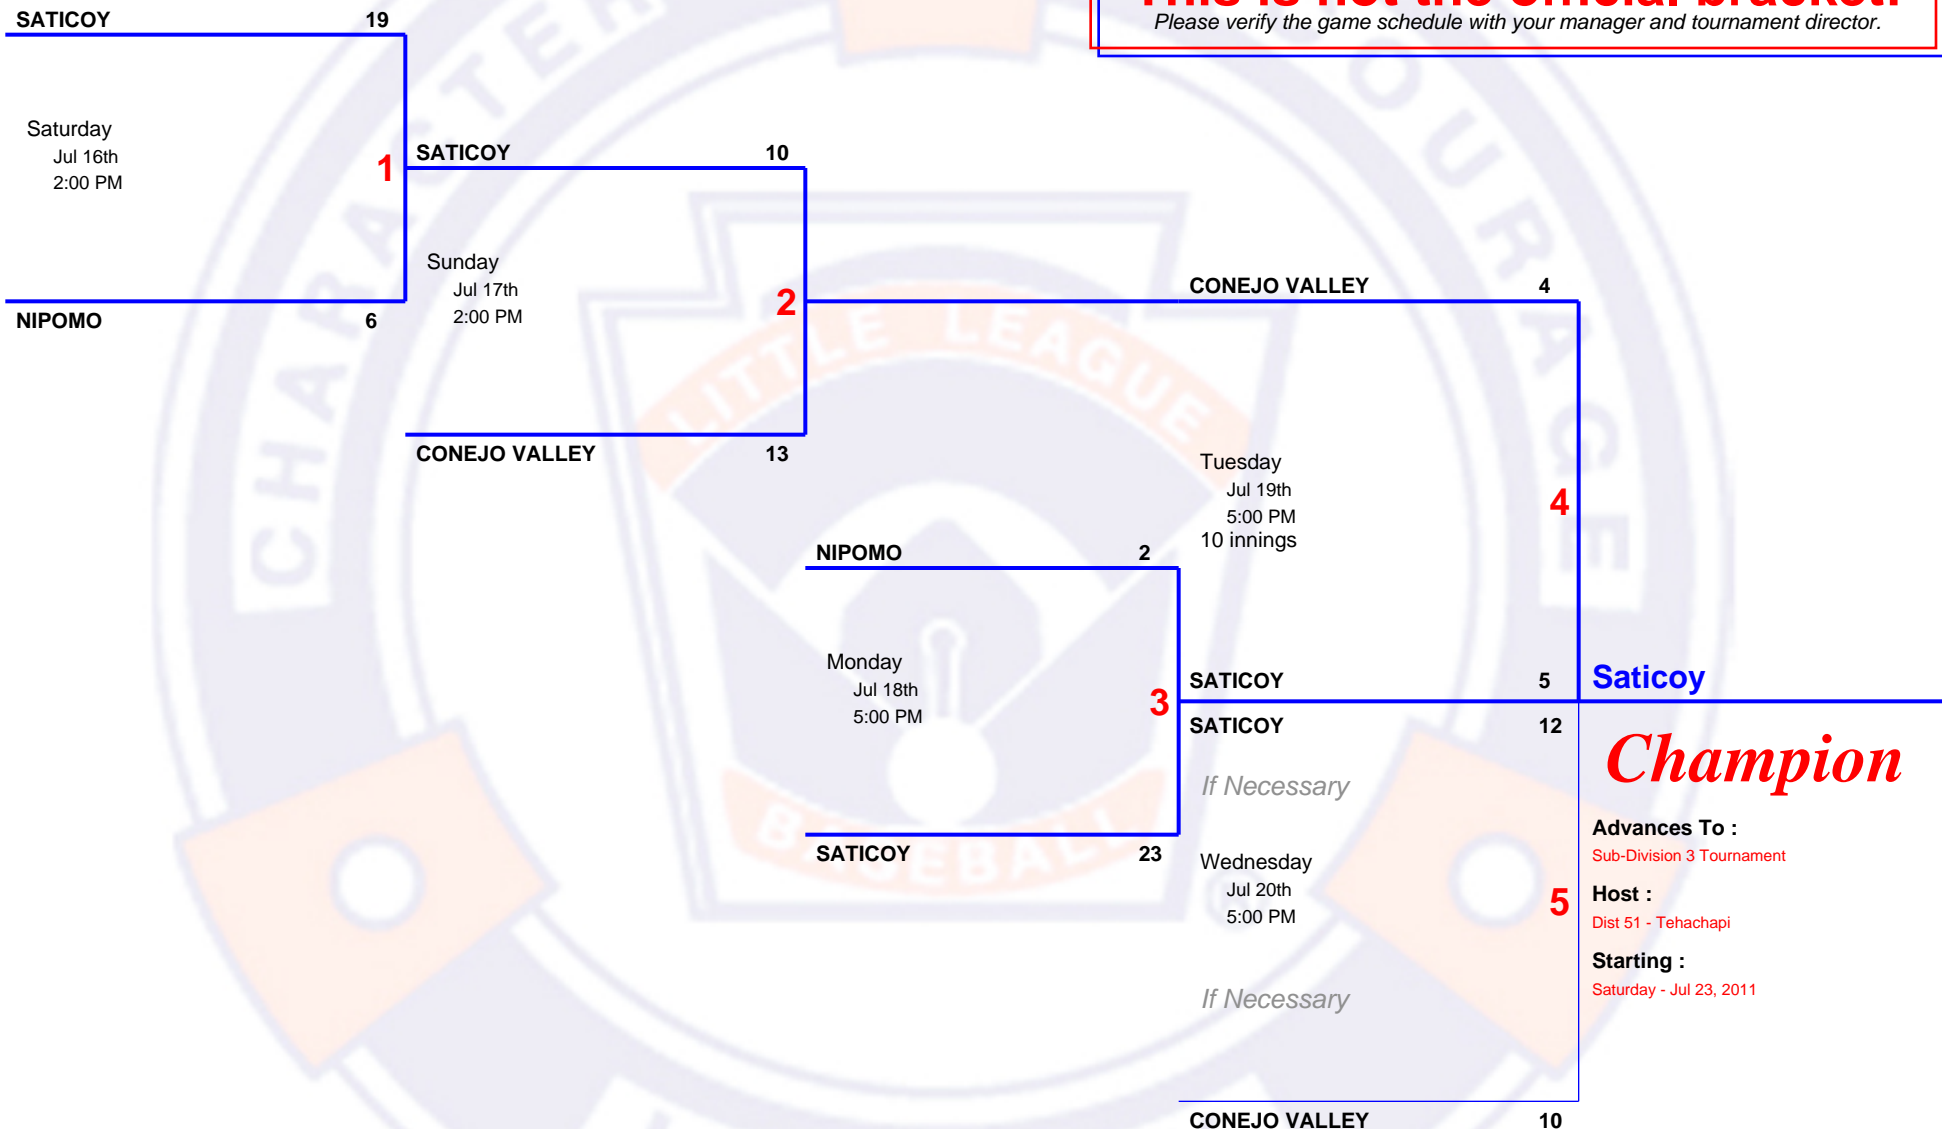

3 TEAM Double Elimination

2011 Juniors Section 1 Tournament

Host Nipomo LL (D65)
Field 910 W. Tefft St, Nipomo, CA 93444
Website nipomolittleleague.com

This is not the official bracket!

Please verify the game schedule with your manager and tournament director.