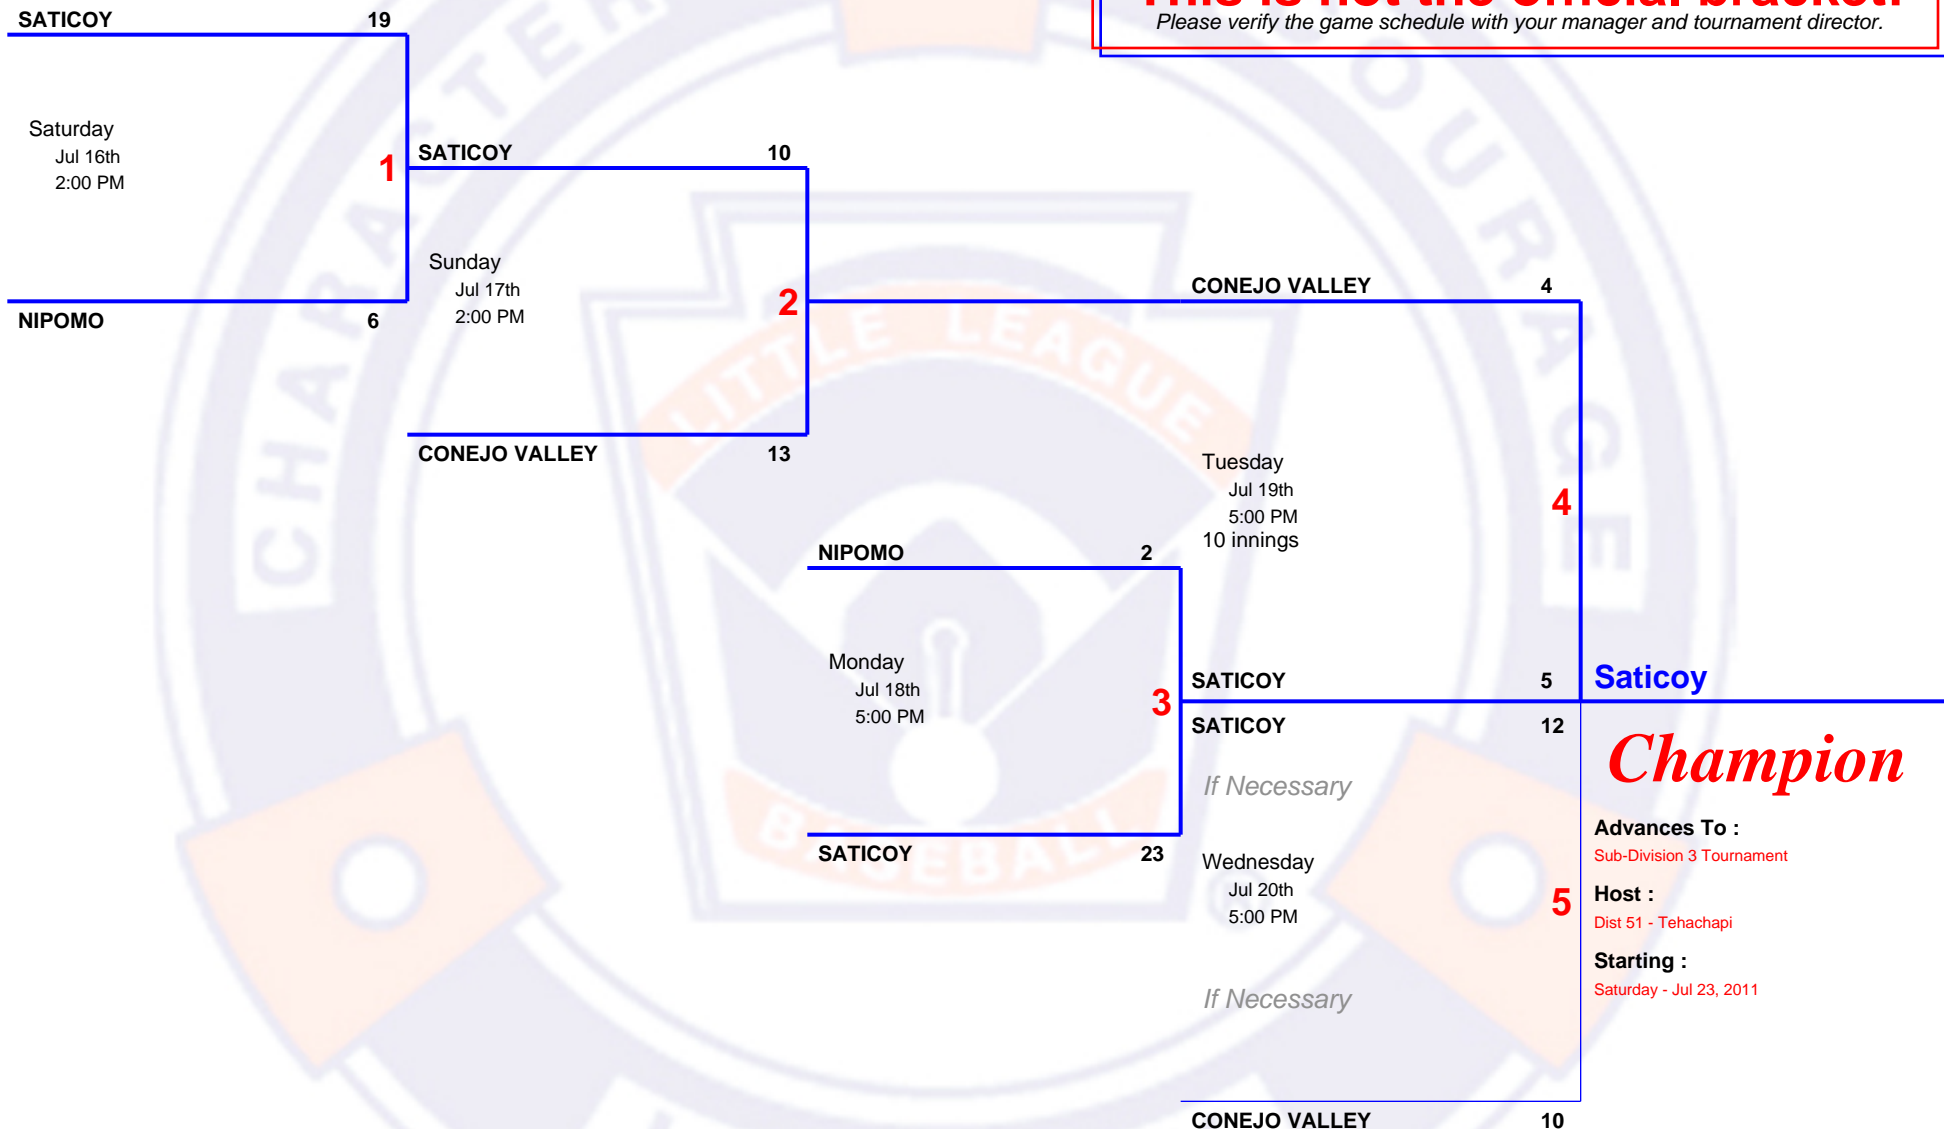

3 TEAM Double Elimination

2011 Juniors Section 1 Tournament

Host Nipomo LL (D65)
Field 910 W. Tefft St, Nipomo, CA 93444
Website nipomolittleleague.com

This is not the official bracket!

Please verify the game schedule with your manager and tournament director.