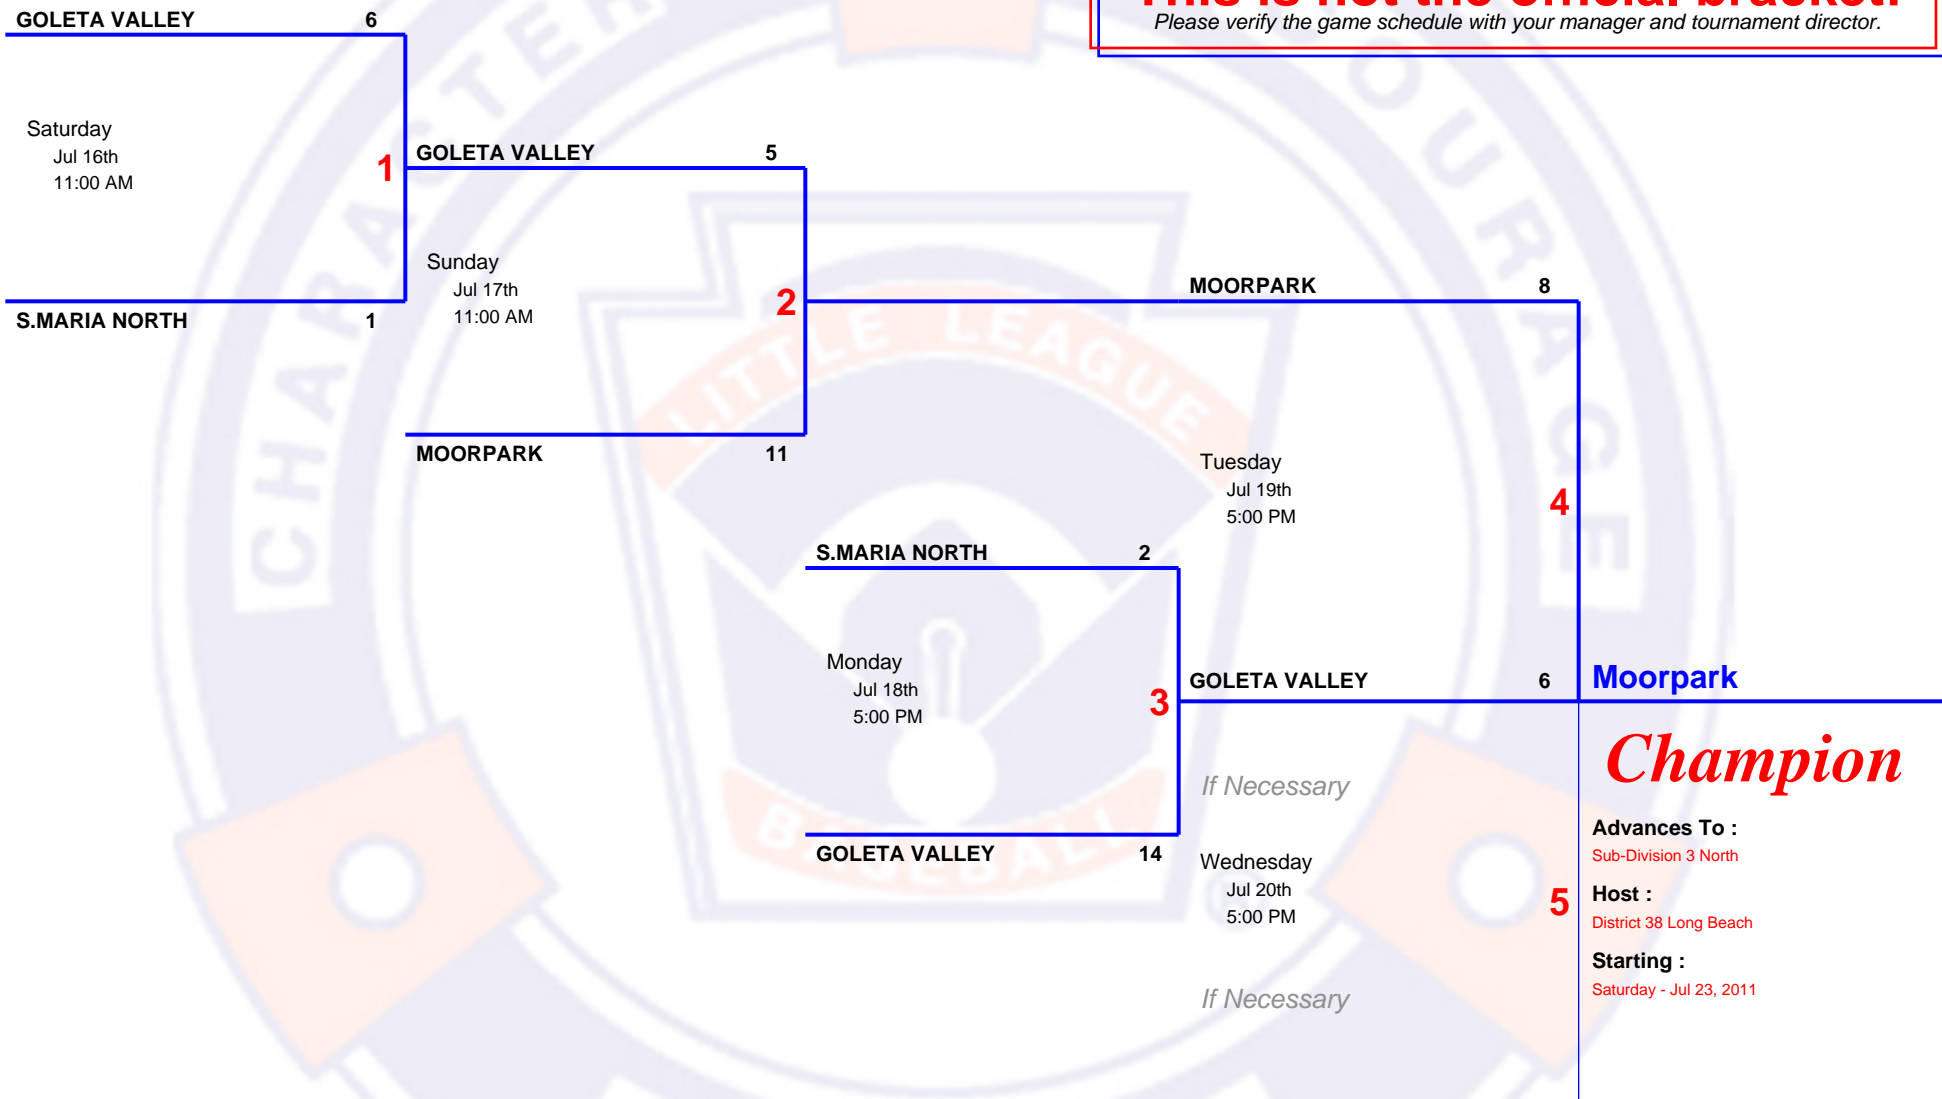

3 TEAM Double Elimination

2011 10 & 11 Section 1 Tournament

Host Nipomo LL (D65)
Field 910 W. Tefft St, Nipomo, CA 93444
Website nipomolittleleague.com

This is not the official bracket!

Please verify the game schedule with your manager and tournament director.

Little League Baseball
www.littleleague.org

Bracket last revised on Jul 18, 2011
please email your scores to : scores@cad13.info

Updated brackets can be found at <http://www.cad13.info/tournaments>

Bracket2pdf copyright 2025 WWWpages.com all rights reserved