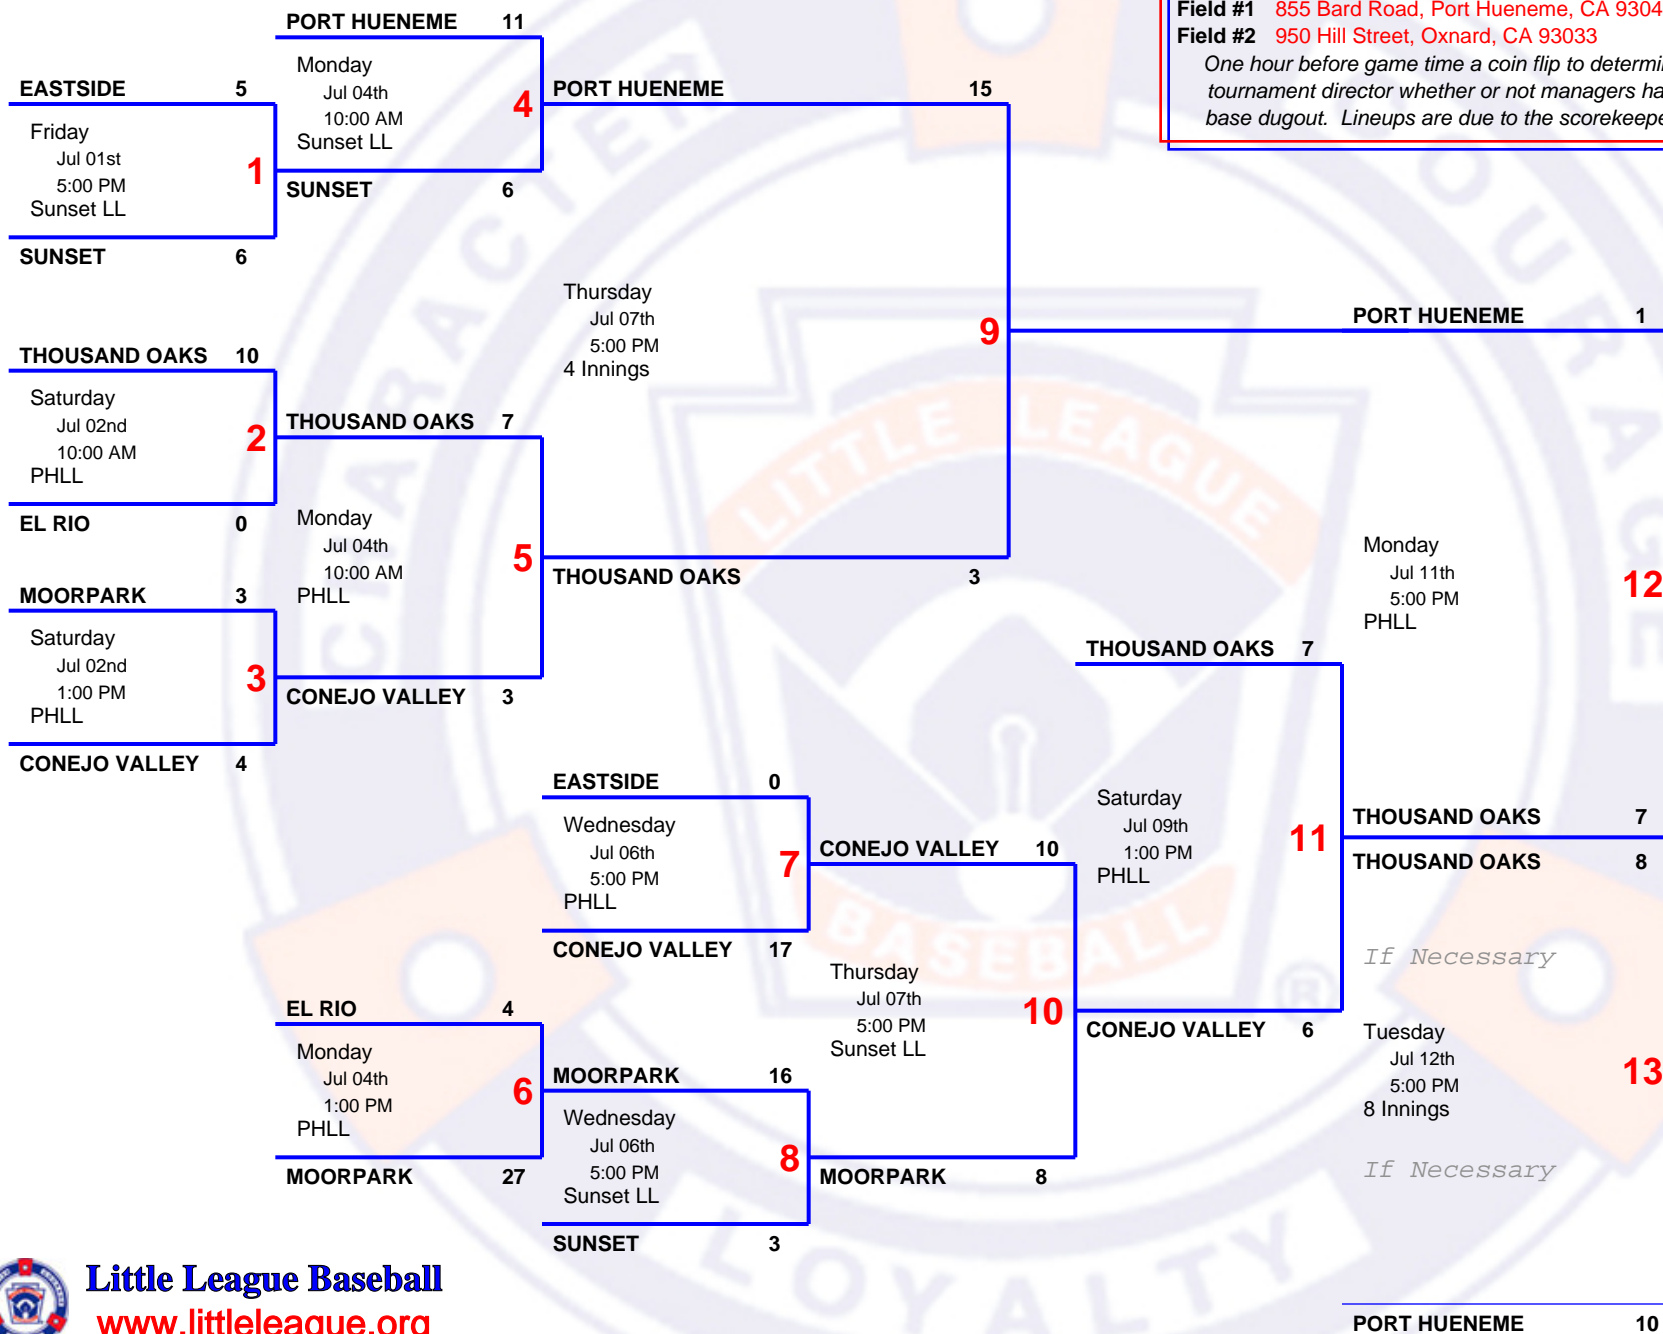

# 7 TEAM Double Elimination

## 2011 9 & 10 District 13 Tournament

**Host** Port Hueneme / Sunset  
**Field #1** 855 Bard Road, Port Hueneme, CA 93041  
**Field #2** 950 Hill Street, Oxnard, CA 93033

One hour before game time a coin flip to determine home team will be held by the tournament director whether or not managers have arrived. Home team uses 3rd base dugout. Lineups are due to the scorekeeper 30 minutes prior to game time.

Port Hueneme

# Champion

**Advances To :**  
Sectionals  
**Host :**  
District 63 - Goleta  
**Starting :**  
Saturday - Jul 16, 2011