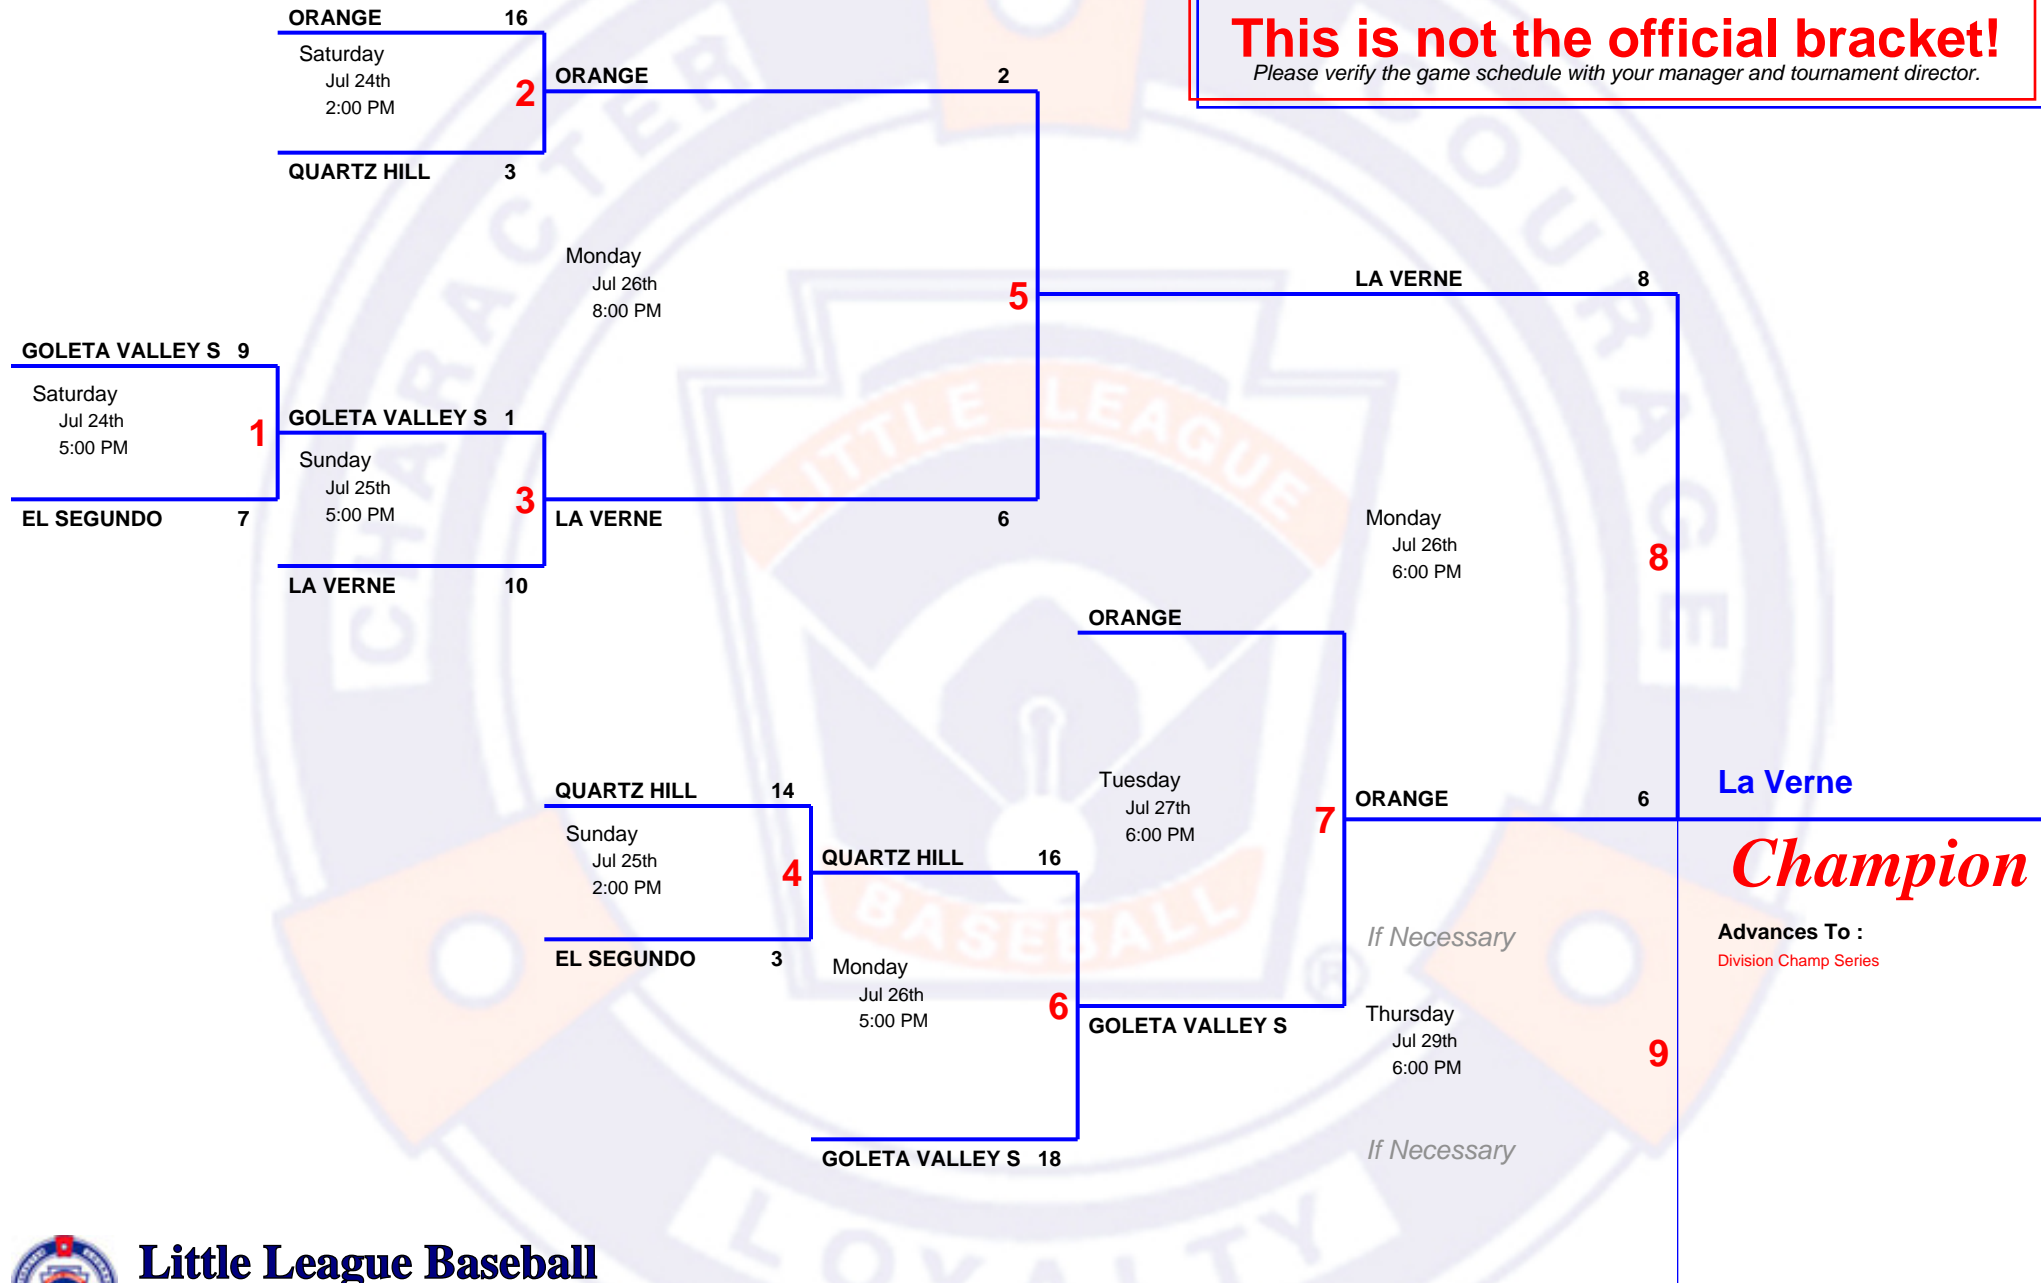

5 TEAM Double Elimination

2010 10 & 11
Sub-Division 3 tournament

Host District 23 - Ontario
 Field

This is not the official bracket!
 Please verify the game schedule with your manager and tournament director.