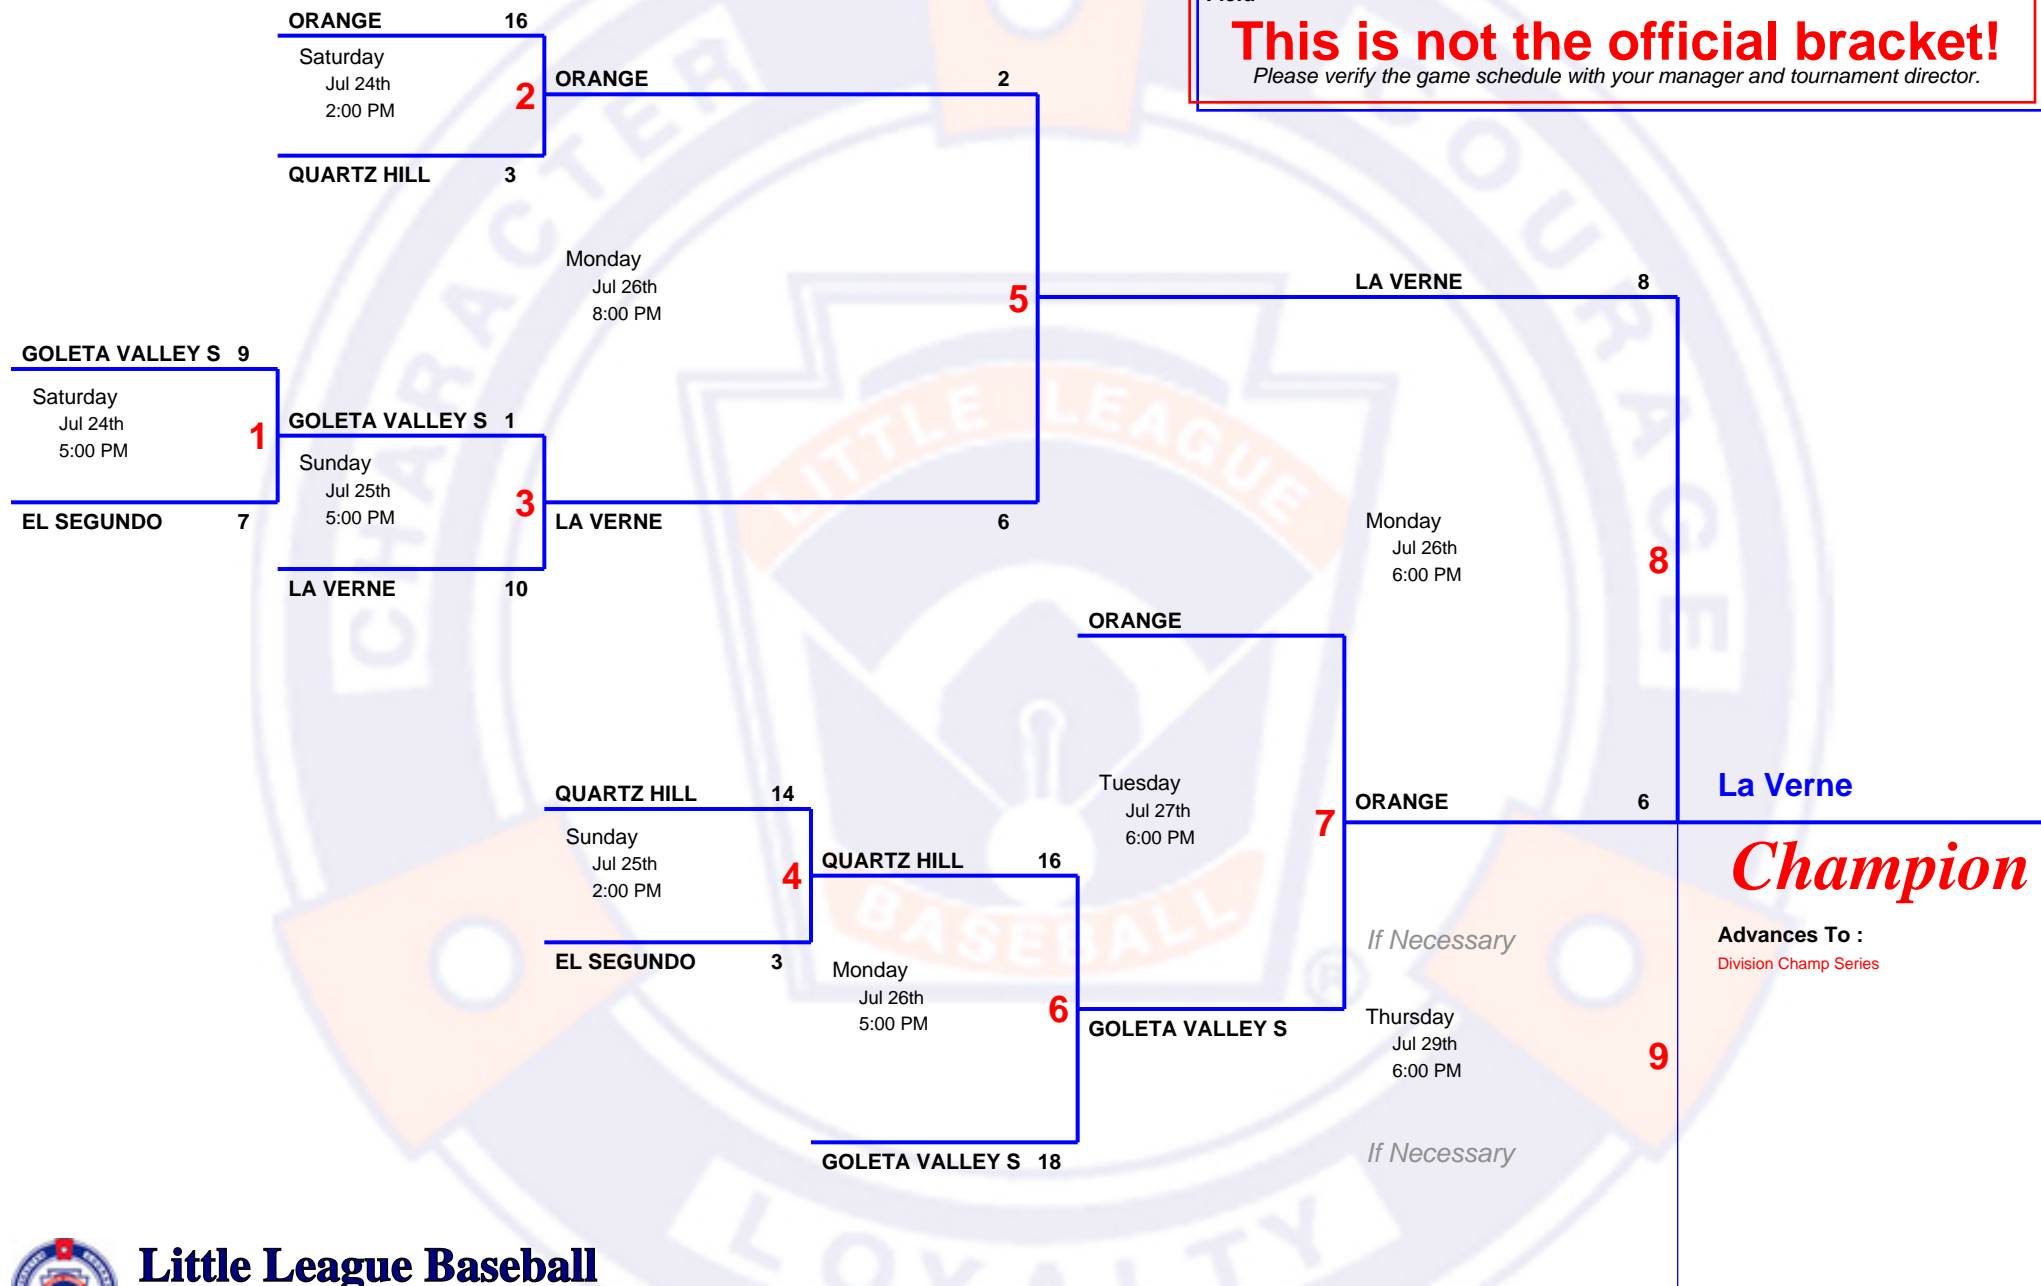

5 TEAM Double Elimination

2010 10 & 11
Sub-Division 3 tournament

Host District 23 - Ontario
 Field

This is not the official bracket!
 Please verify the game schedule with your manager and tournament director.