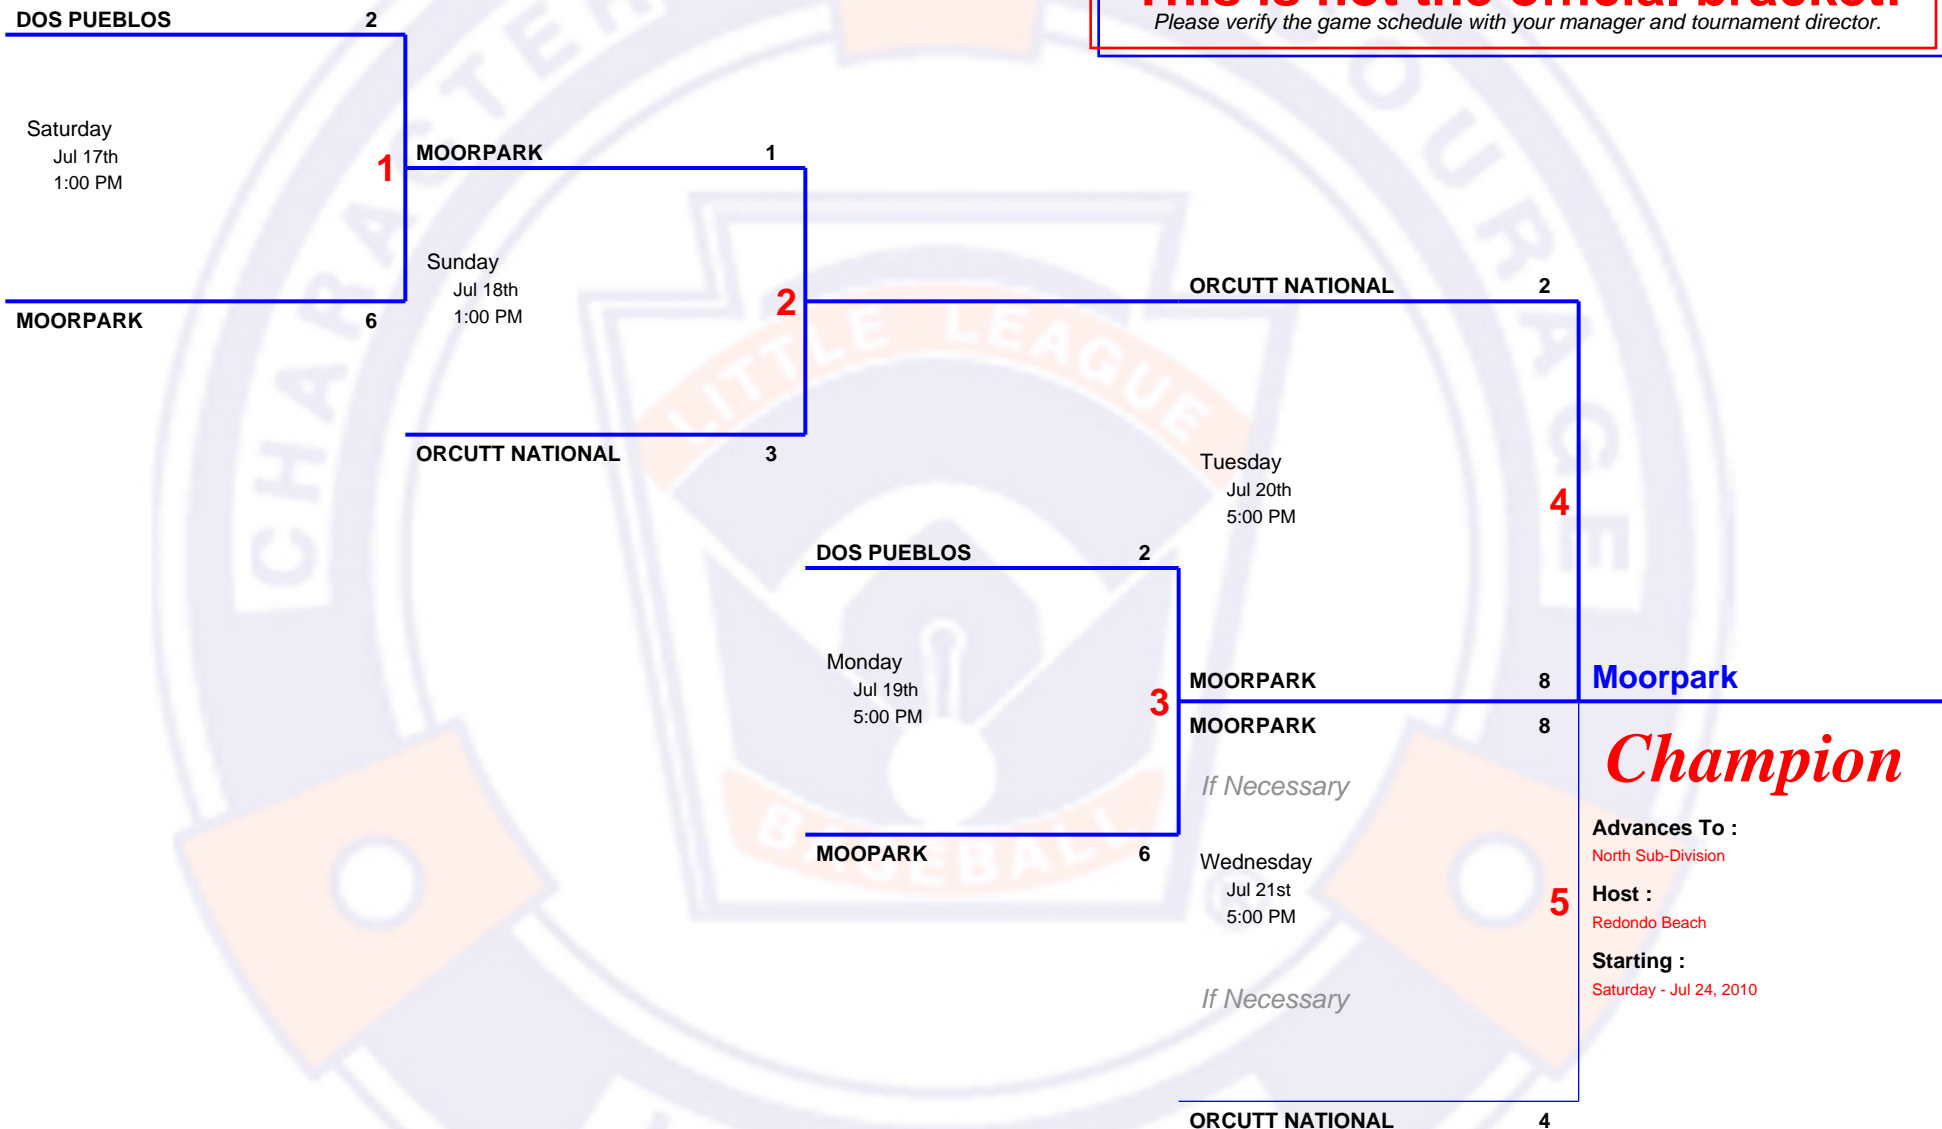

# 3 TEAM Double Elimination

## 2010 11 & 12 Section 1 tournament

Host Arroyo Grande LL (D65)  
Field Arroyo Grande, CA 93421  
Website [agvll.leaguetoobox.com](http://agvll.leaguetoobox.com)

**This is not the official bracket!**

Please verify the game schedule with your manager and tournament director.