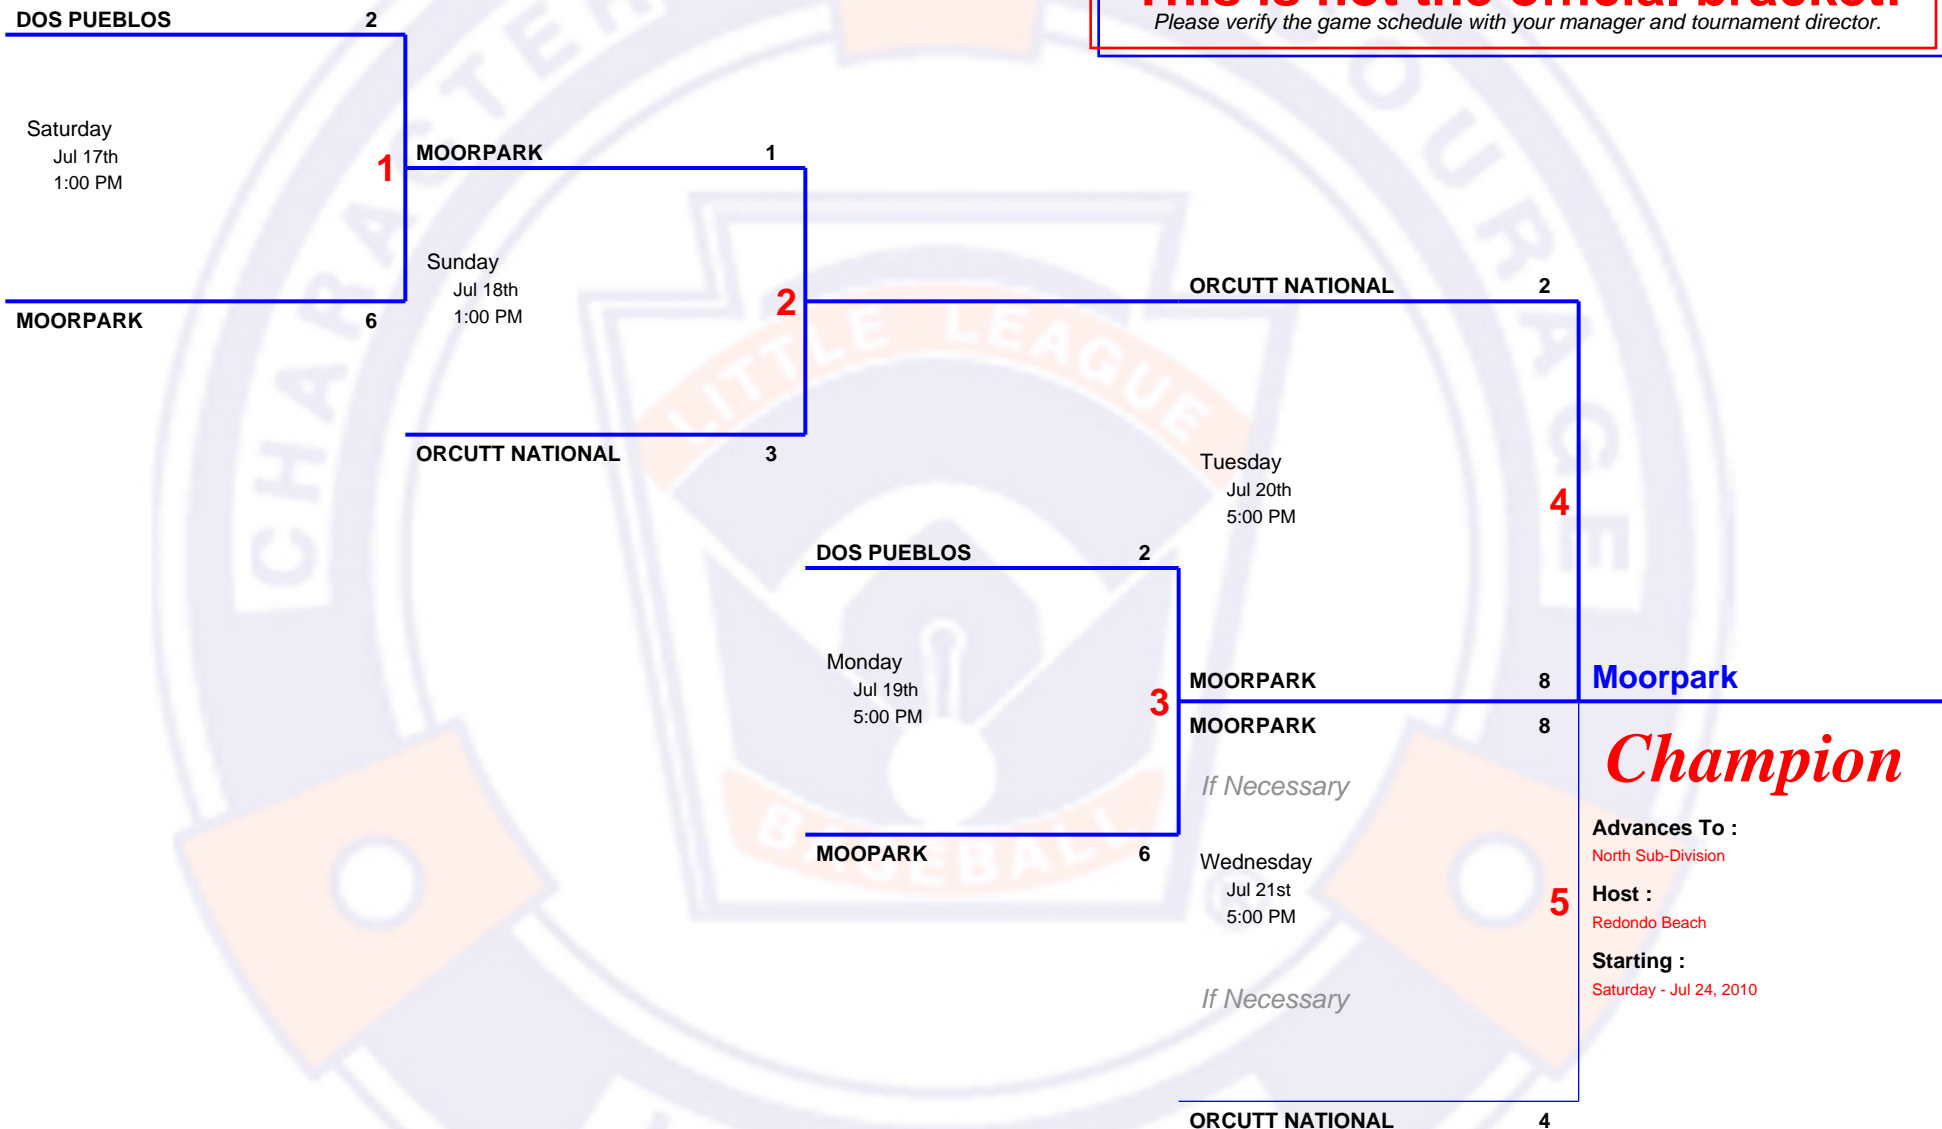

3 TEAM Double Elimination

2010 11 & 12 Section 1 tournament

Host Arroyo Grande LL (D65)
Field Arroyo Grande, CA 93421
Website agvll.leaguetoobox.com

This is not the official bracket!

Please verify the game schedule with your manager and tournament director.

Little League Baseball
www.littleleague.org

Bracket last revised on Jul 21, 2010
please email your scores to : scores@cad13.info

Updated brackets can be found at <http://www.cad13.info/tournaments>

Bracket2pdf copyright 2024 WWWpages.com all rights reserved