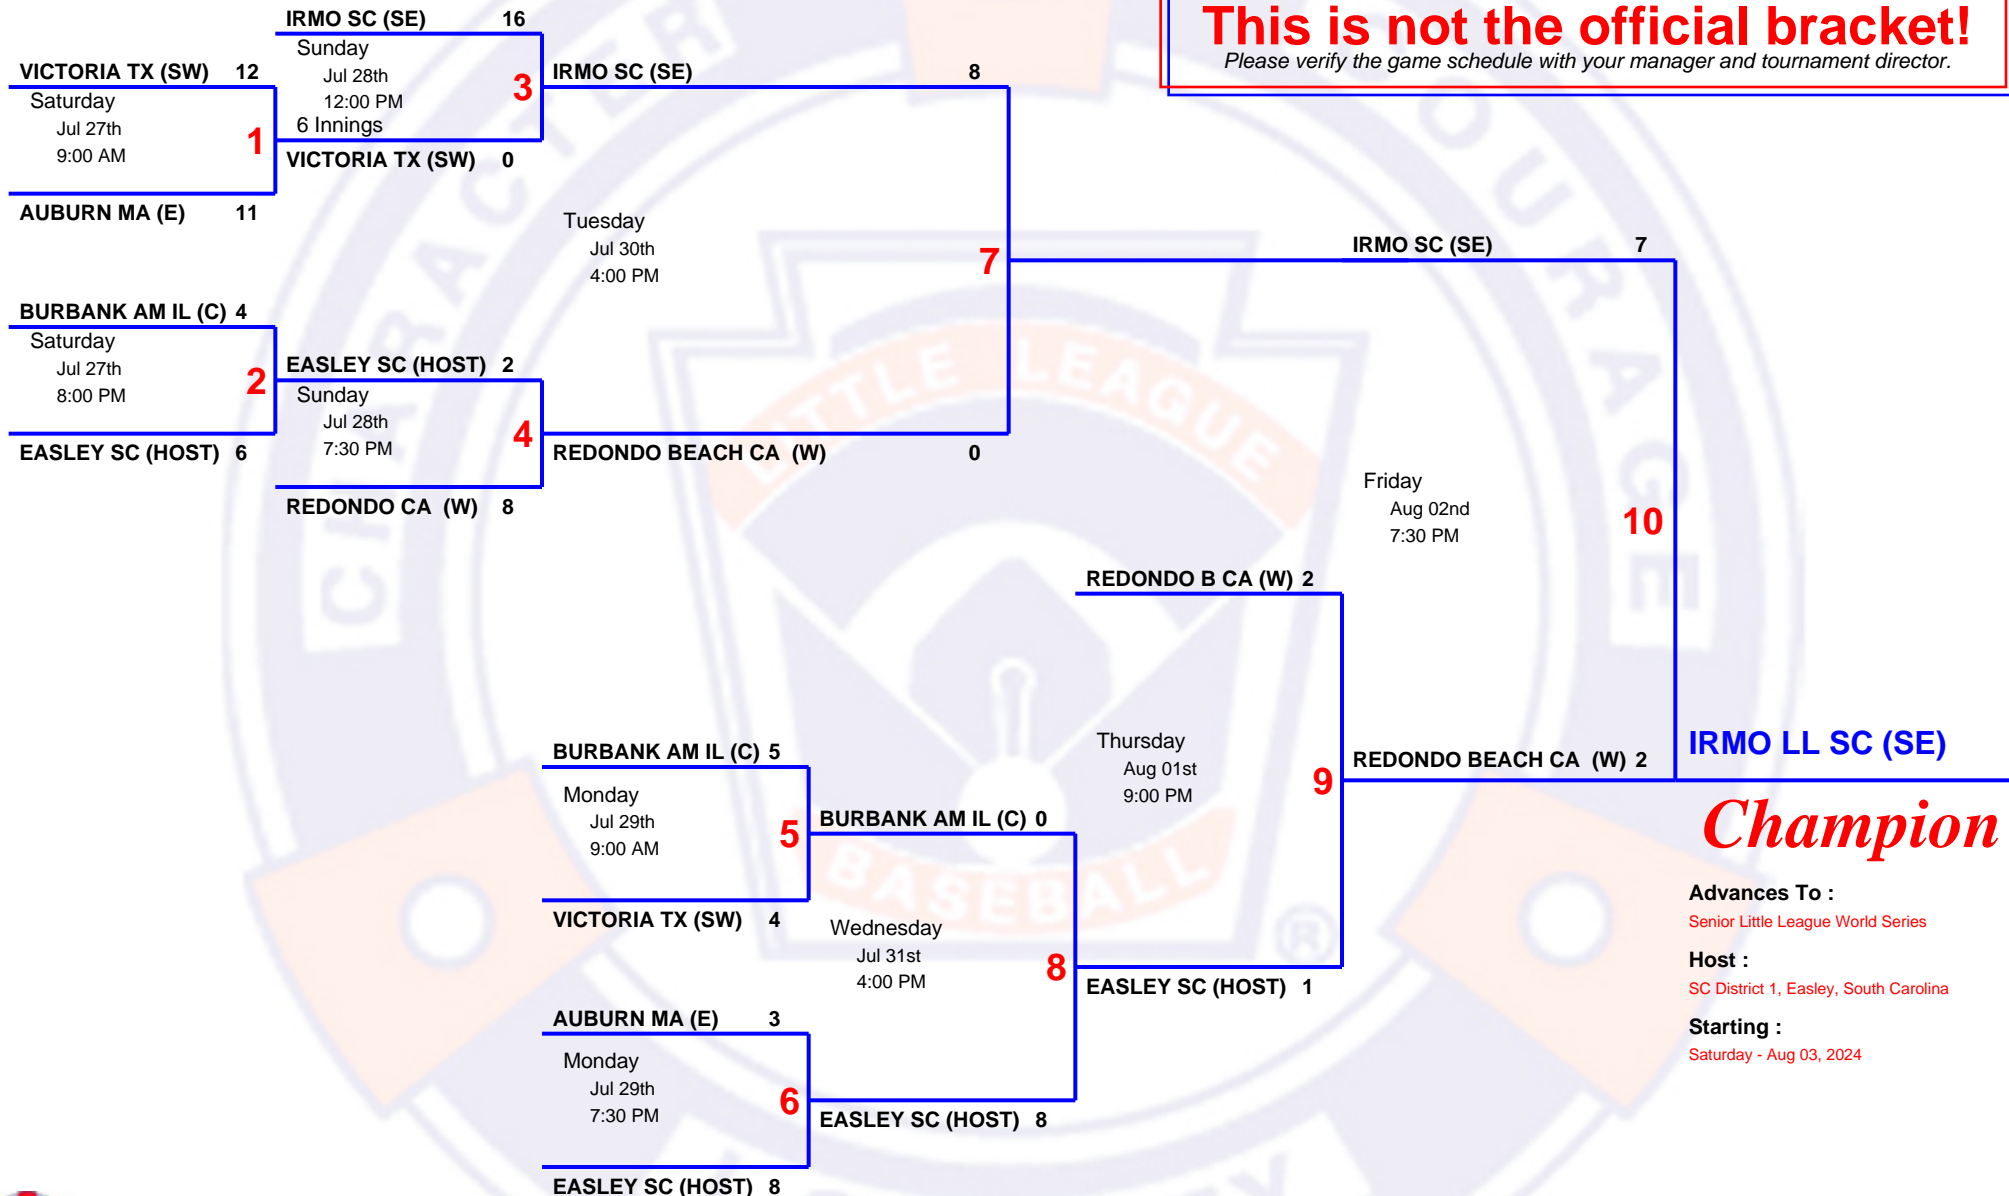

6 TEAM Double Elimination

2024 Senior SLB World Series U. S. Bracket

Host SC District 1 Easley, South Carolina
Field JB Red Owens SptsCmplx, 111 Walkers Way, Easley, SC
Website littleleague.org

This is not the official bracket!

Please verify the game schedule with your manager and tournament director.

Little League Baseball
www.littleleague.org

Bracket last revised on Jul 11, 2024
please email your scores to : scores@cad13.info