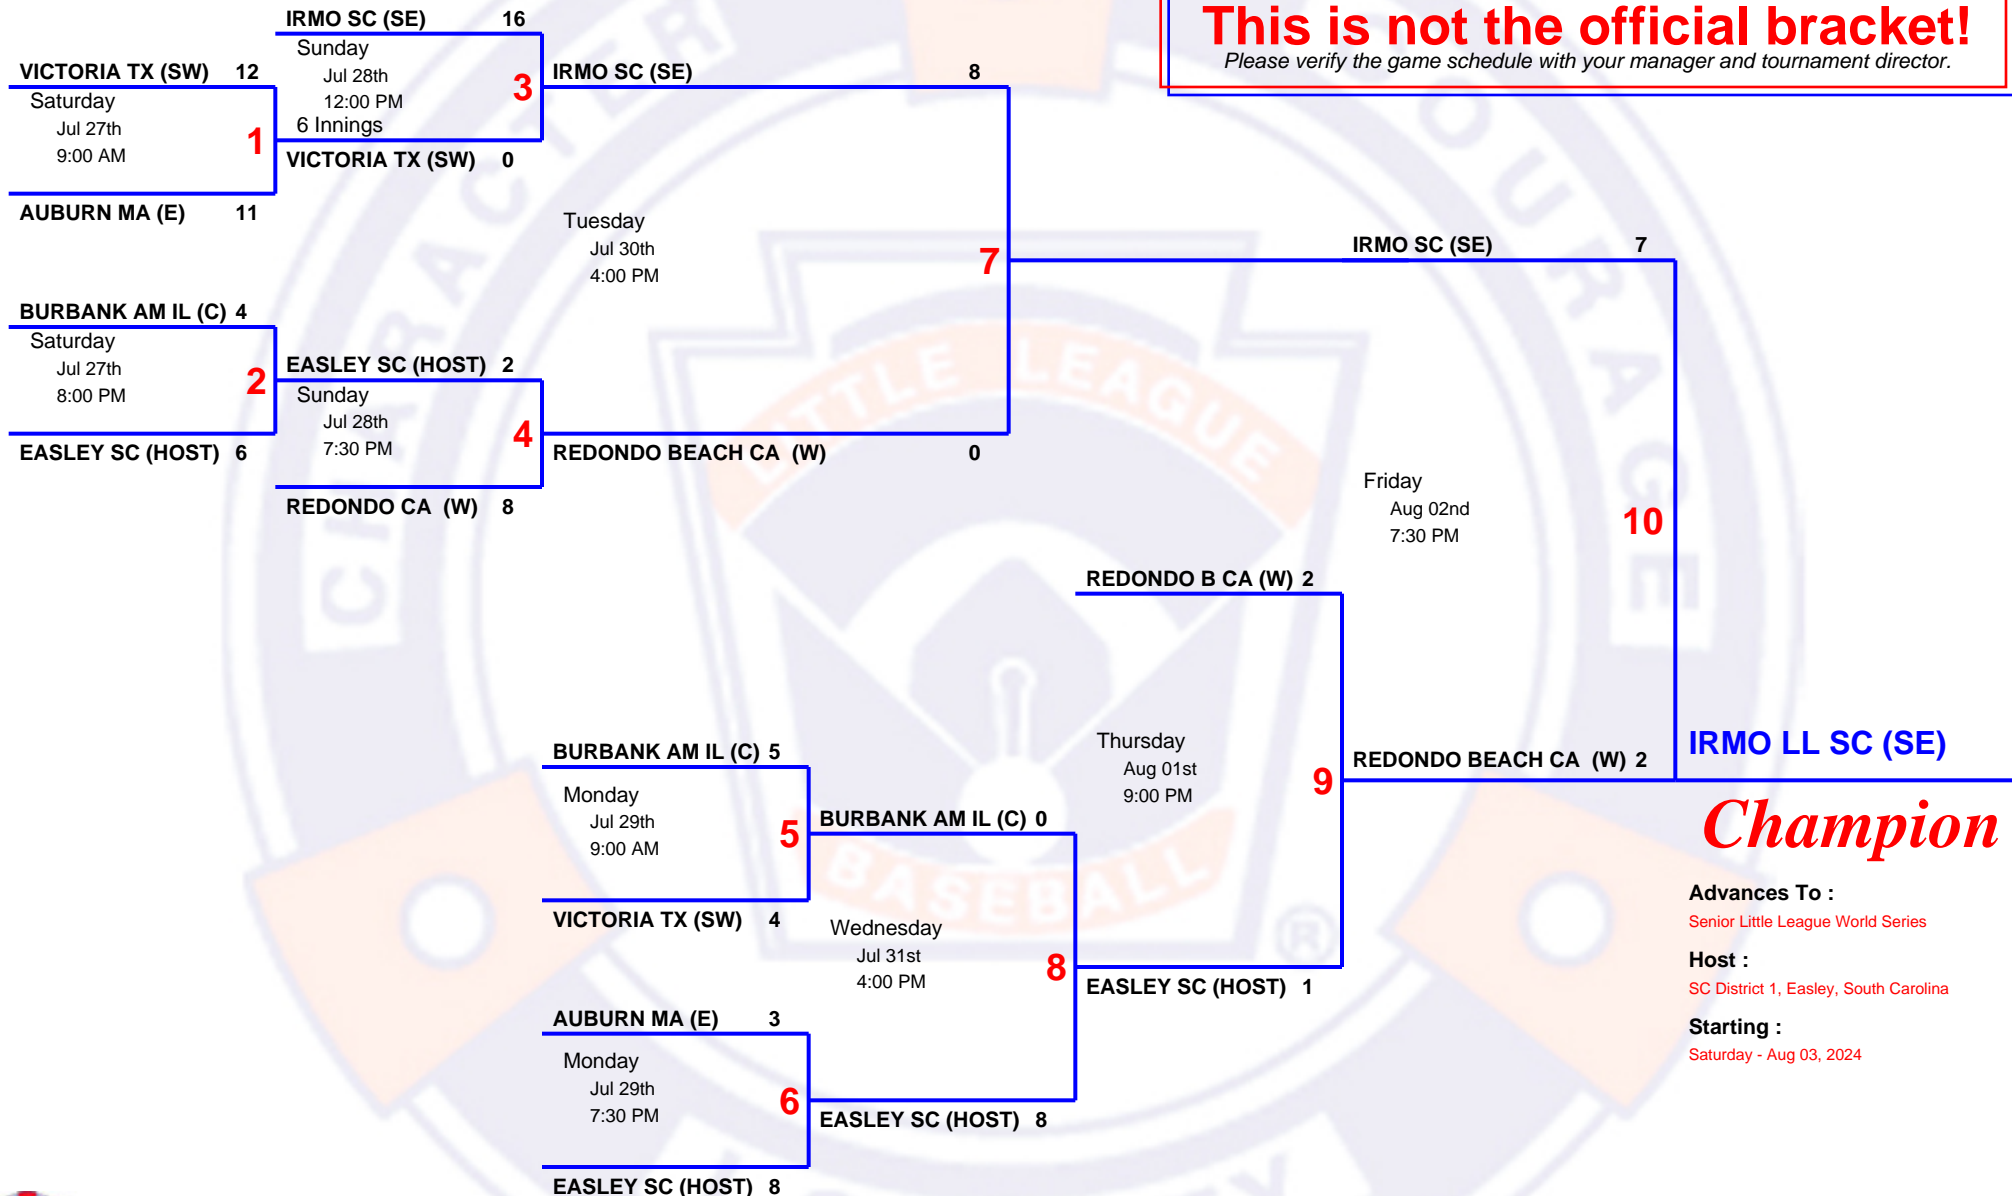

# 6 TEAM Double Elimination

## 2024 Senior SLB World Series U. S. Bracket

Host SC District 1 Easley, South Carolina  
 Field JB Red Owens SptsCmplx, 111 Walkers Way, Easley, SC  
 Website [littleleague.org](http://littleleague.org)

**This is not the official bracket!**

Please verify the game schedule with your manager and tournament director.

**Champion**

Advances To :  
Senior Little League World Series

Host :  
SC District 1, Easley, South Carolina