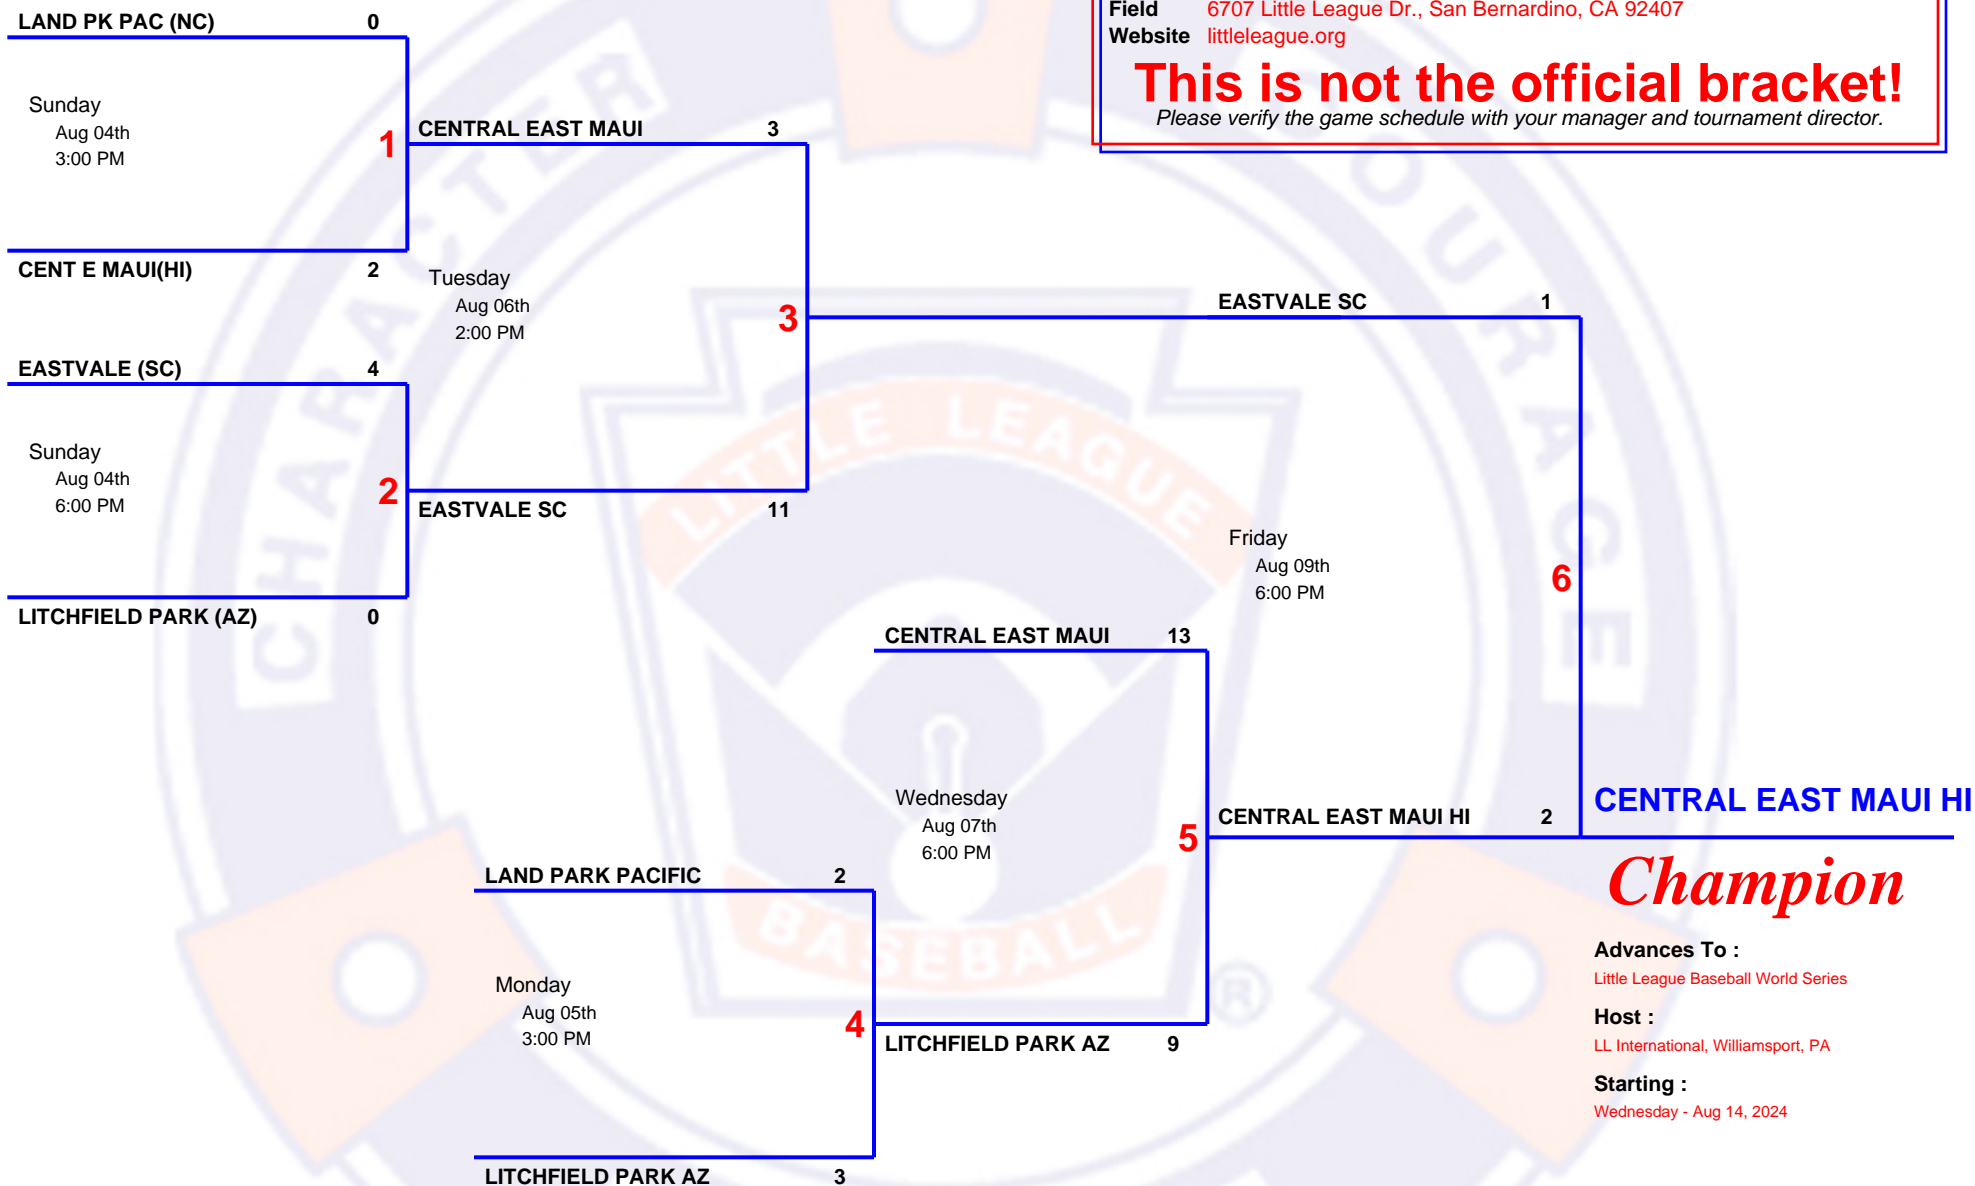

4 TEAM Double Elimination

2024 10-12
West Region Tournament

Host Little League Western Region
Field 6707 Little League Dr., San Bernardino, CA 92407
Website littleleague.org

This is not the official bracket!
Please verify the game schedule with your manager and tournament director.

Champion

Advances To :
Little League Baseball World Series

Host :
LL International, Williamsport, PA

Starting :
Wednesday - Aug 14, 2024