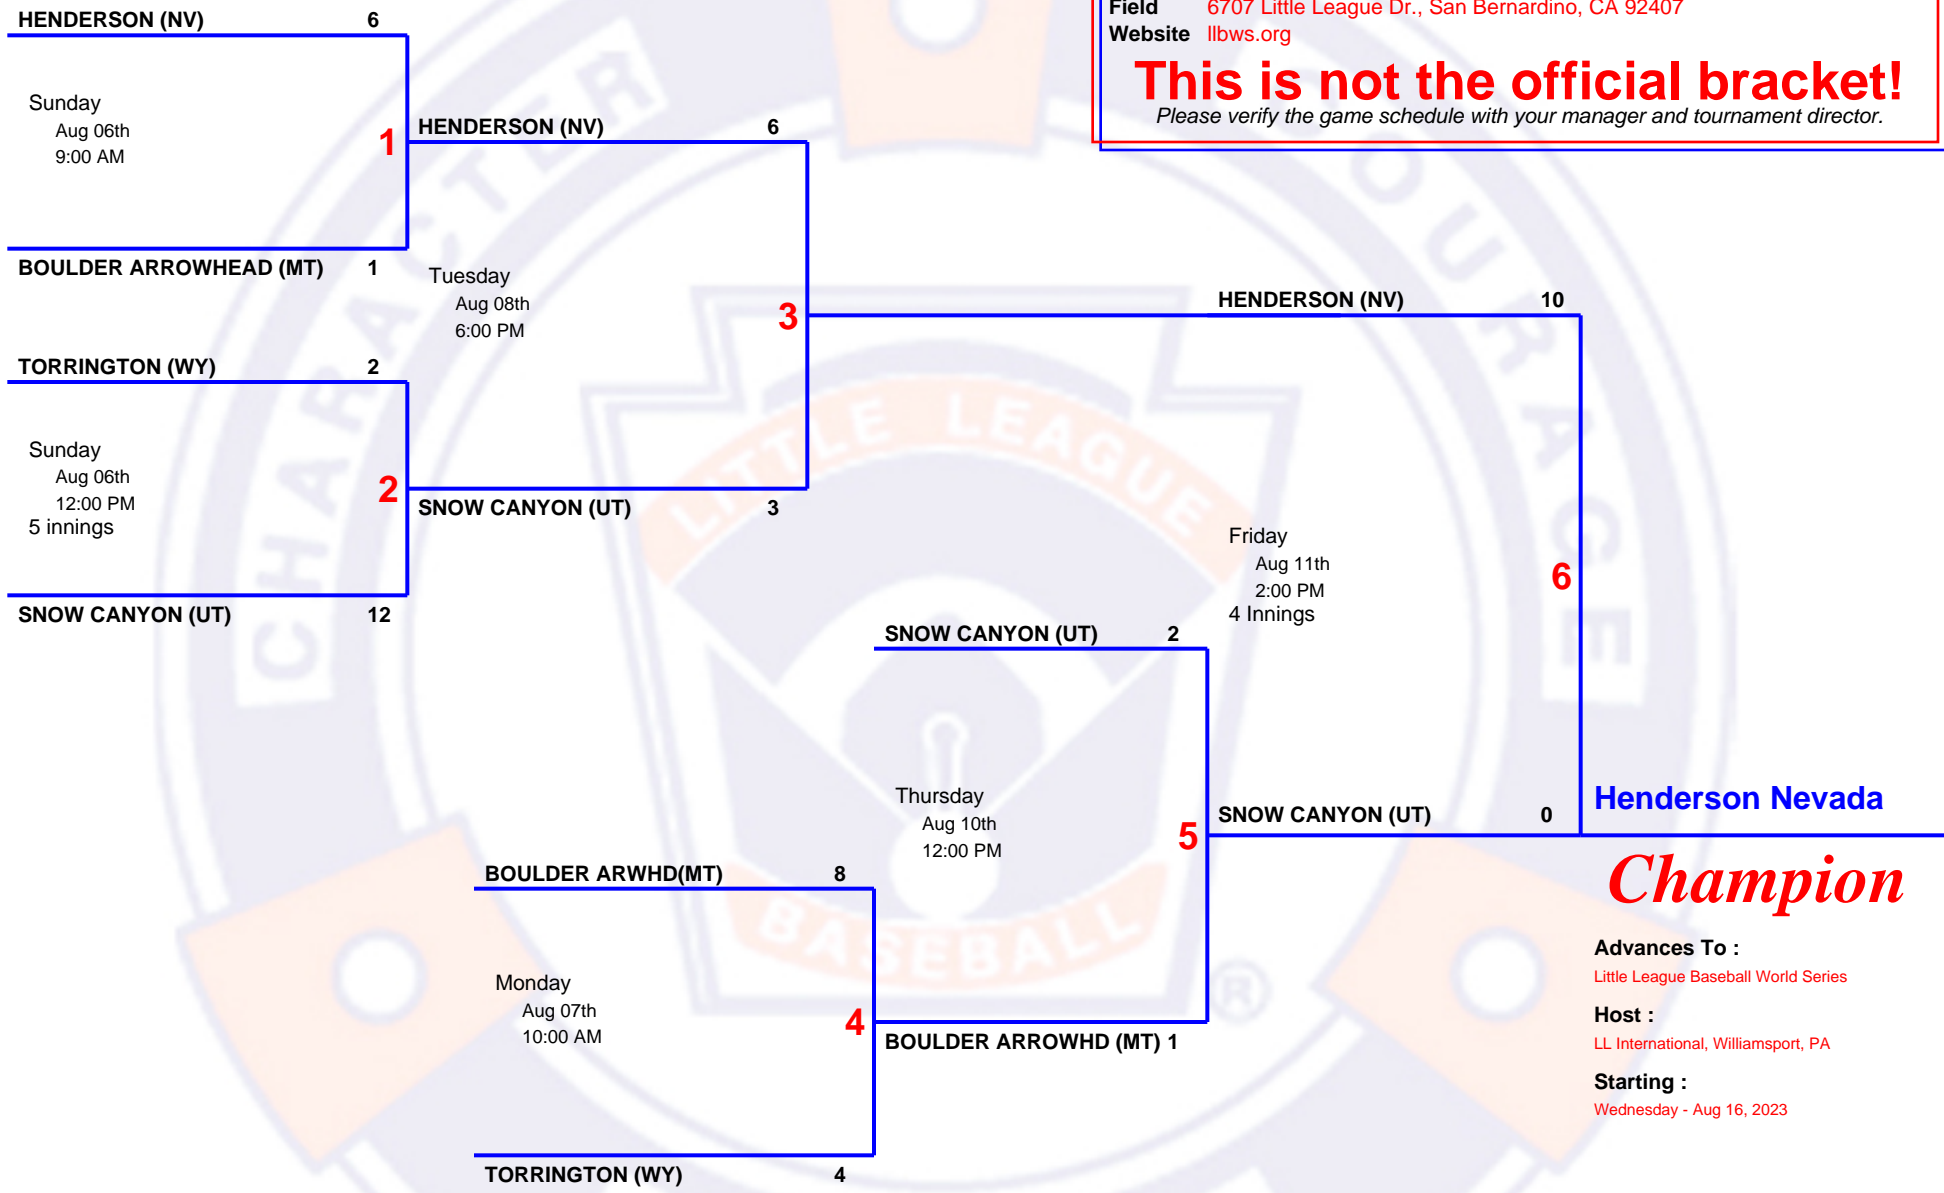

4 TEAM Double Elimination

2023 10-12
Mountain Region Tournament

Host Little League Western Region
Field 6707 Little League Dr., San Bernardino, CA 92407
Website llbws.org

This is not the official bracket!

Please verify the game schedule with your manager and tournament director.

Champion

Advances To :
 Little League Baseball World Series

Host :
 LL International, Williamsport, PA

Starting :
 Wednesday - Aug 16, 2023