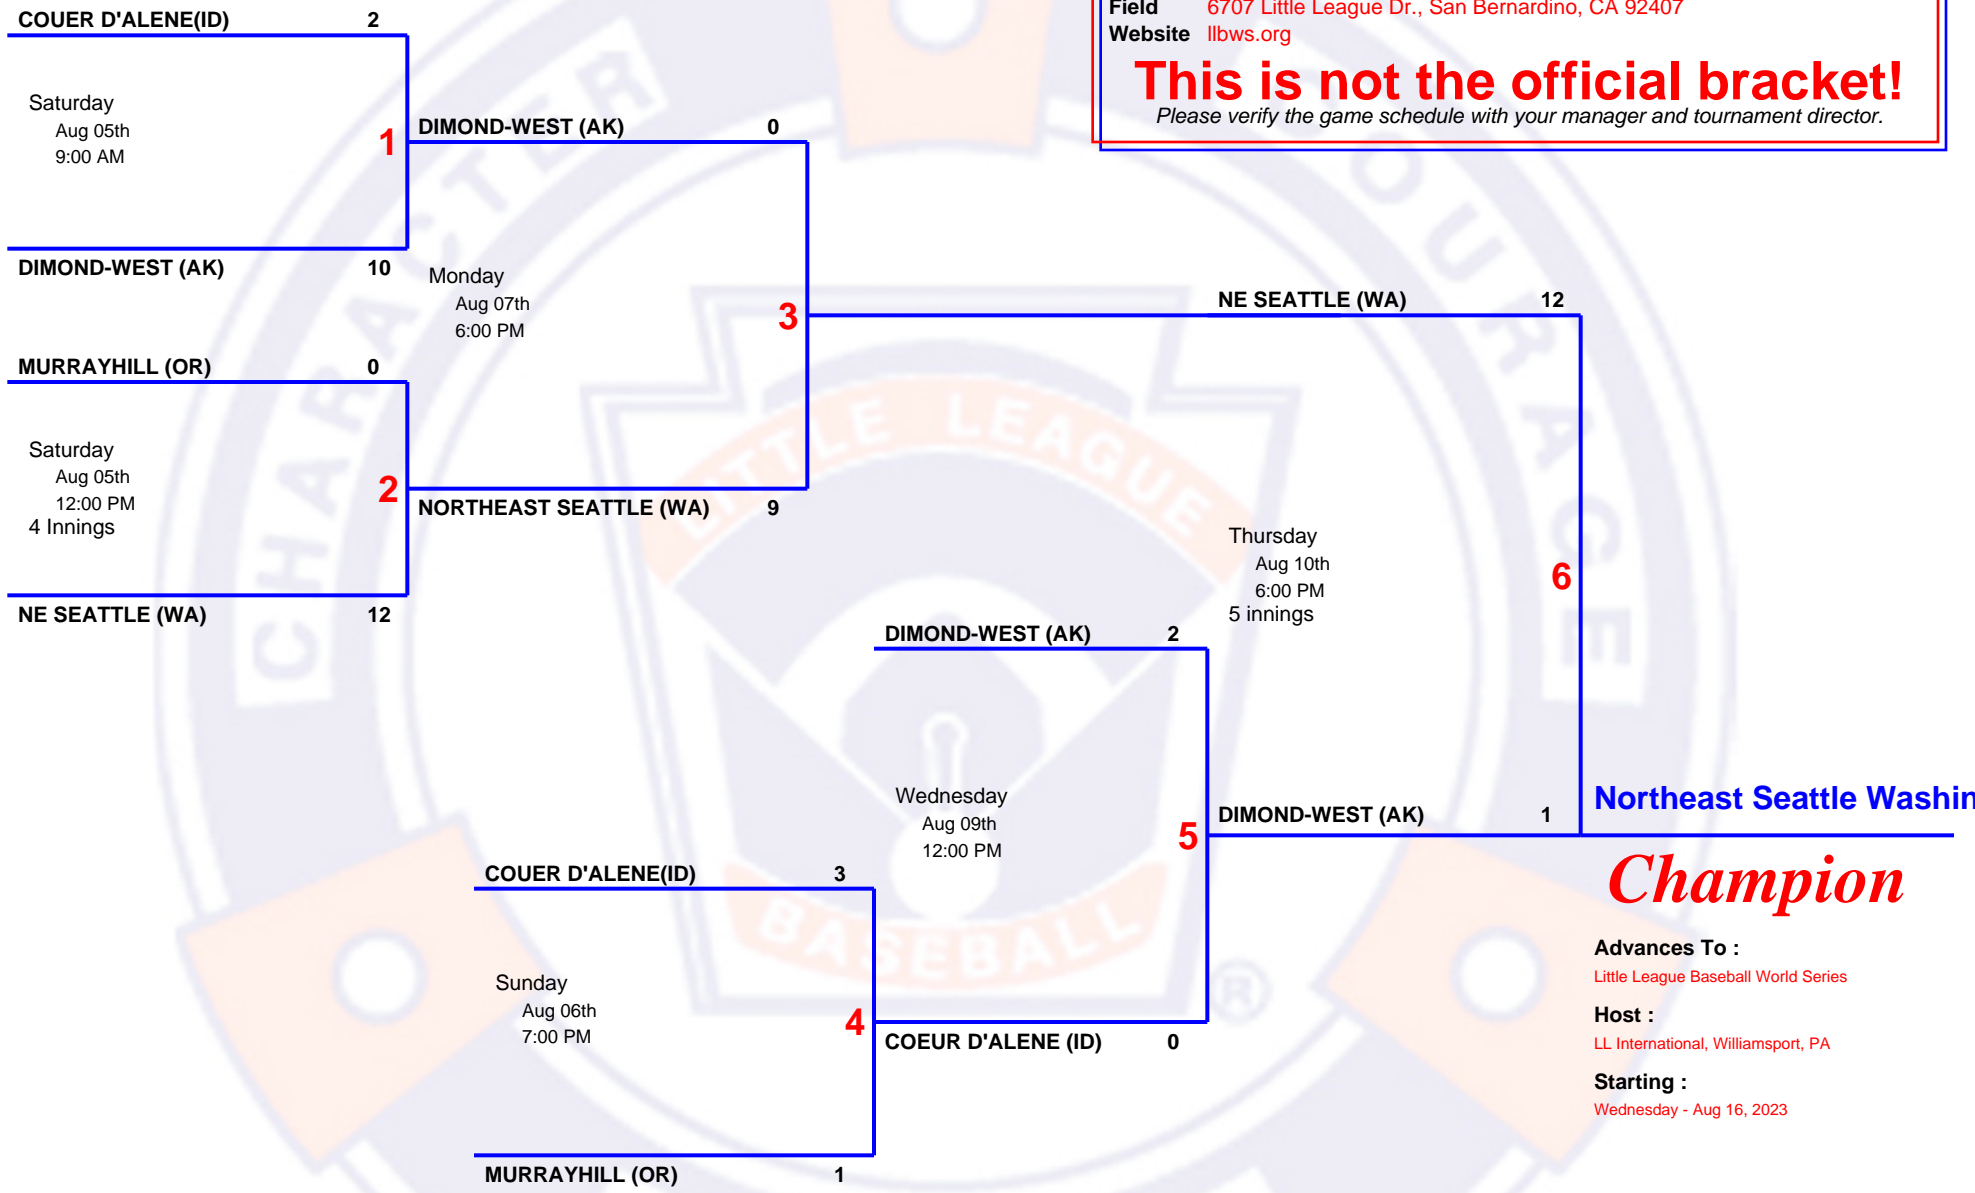

4 TEAM Double Elimination

2023 10-12
Northwest Region Tournament

Host Little League Western Region
Field 6707 Little League Dr., San Bernardino, CA 92407
Website llbws.org

This is not the official bracket!

Please verify the game schedule with your manager and tournament director.

Champion

Advances To :
 Little League Baseball World Series

Host :
 LL International, Williamsport, PA

Starting :
 Wednesday - Aug 16, 2023