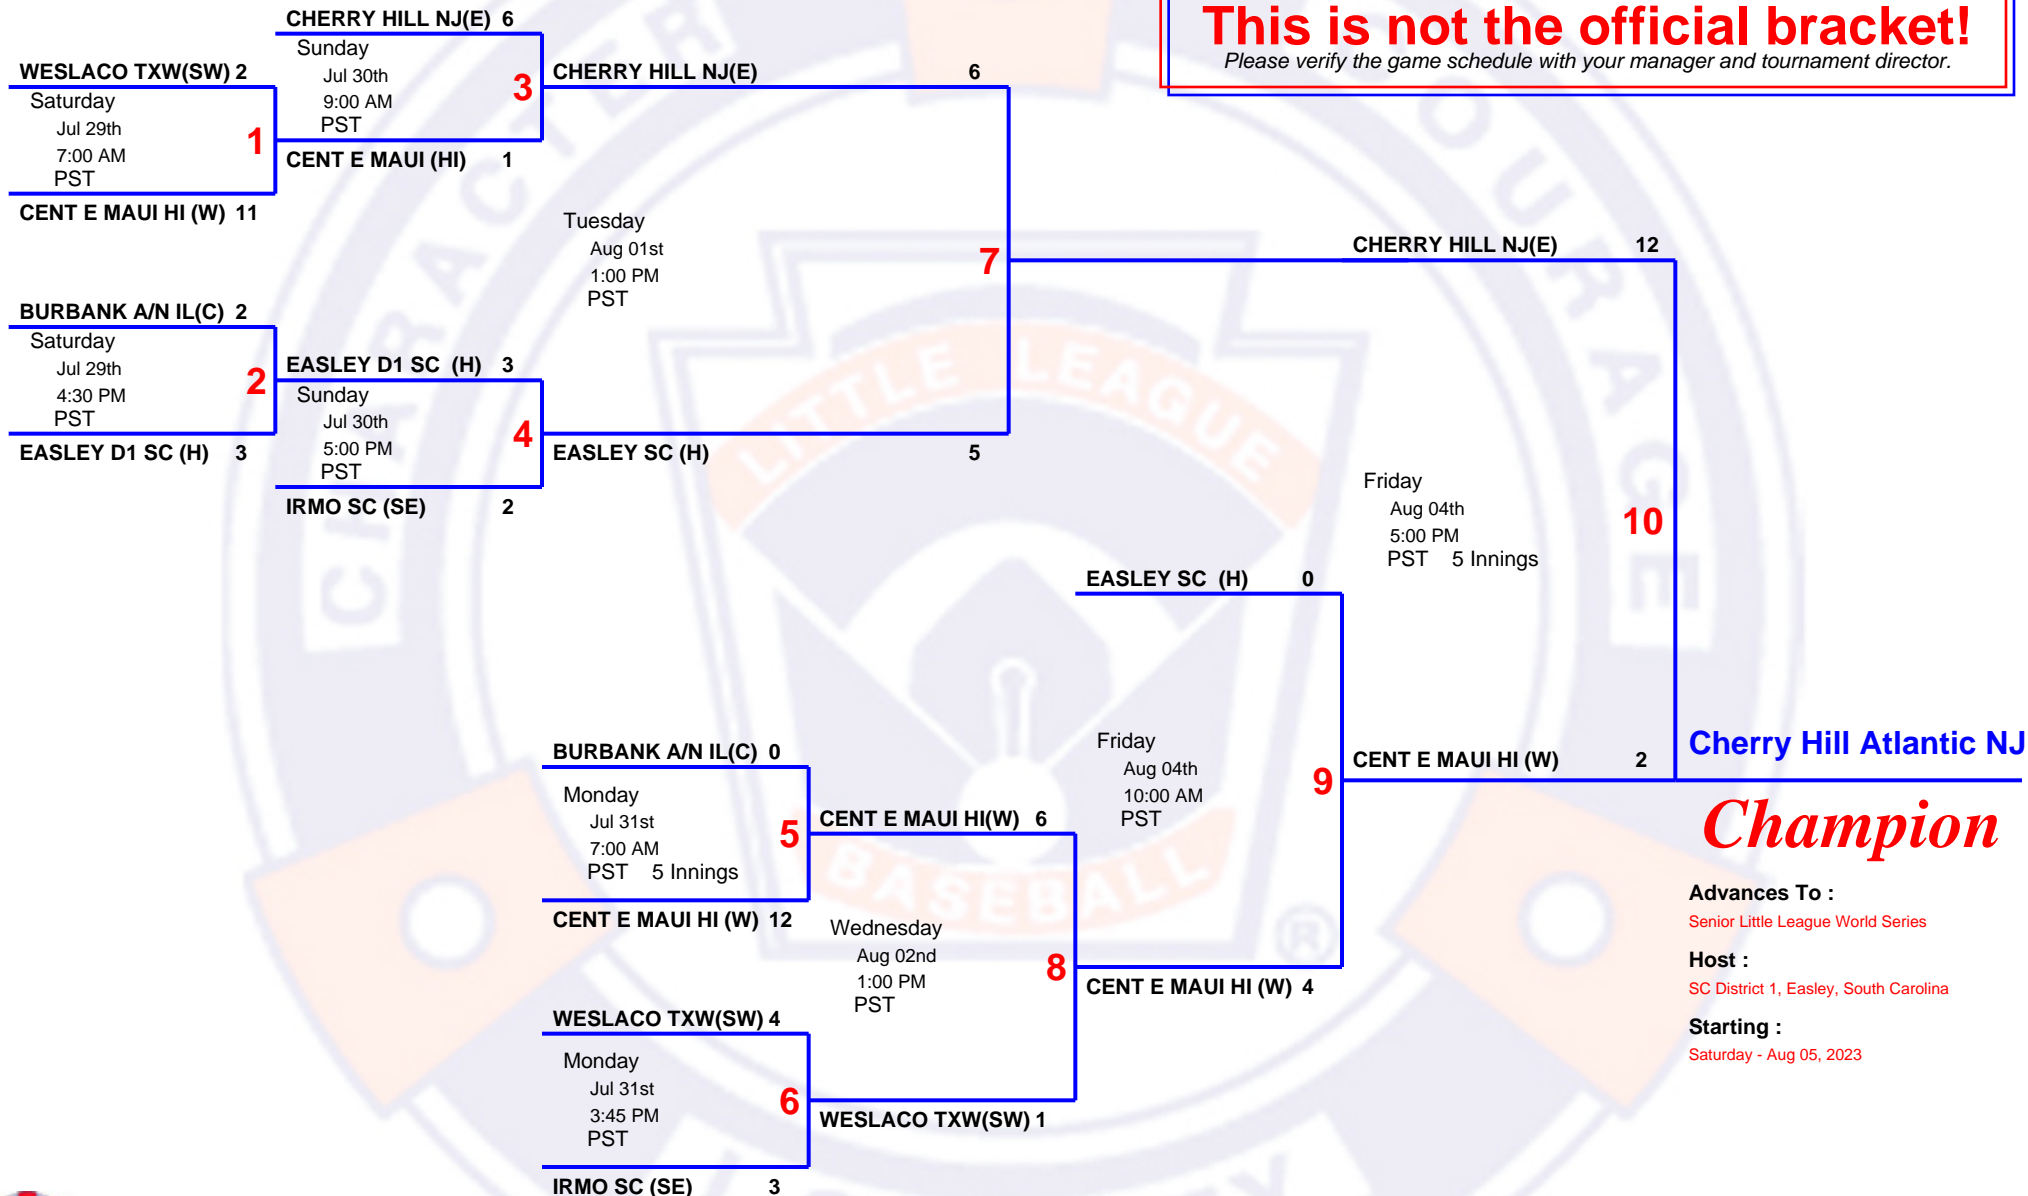

6 TEAM Double Elimination

2023 Senior SLL World Series U. S. Bracket

Host SC District 1 Easley, South Carolina
Field JB Red Owens SptsCmplx, 111 Walkers Way, Easley, SC
Website littleleague.org

This is not the official bracket!

Please verify the game schedule with your manager and tournament director.

Champion

Advances To :
Senior Little League World Series

Host :
SC District 1, Easley, South Carolina

Starting :
Saturday - Aug 05, 2023