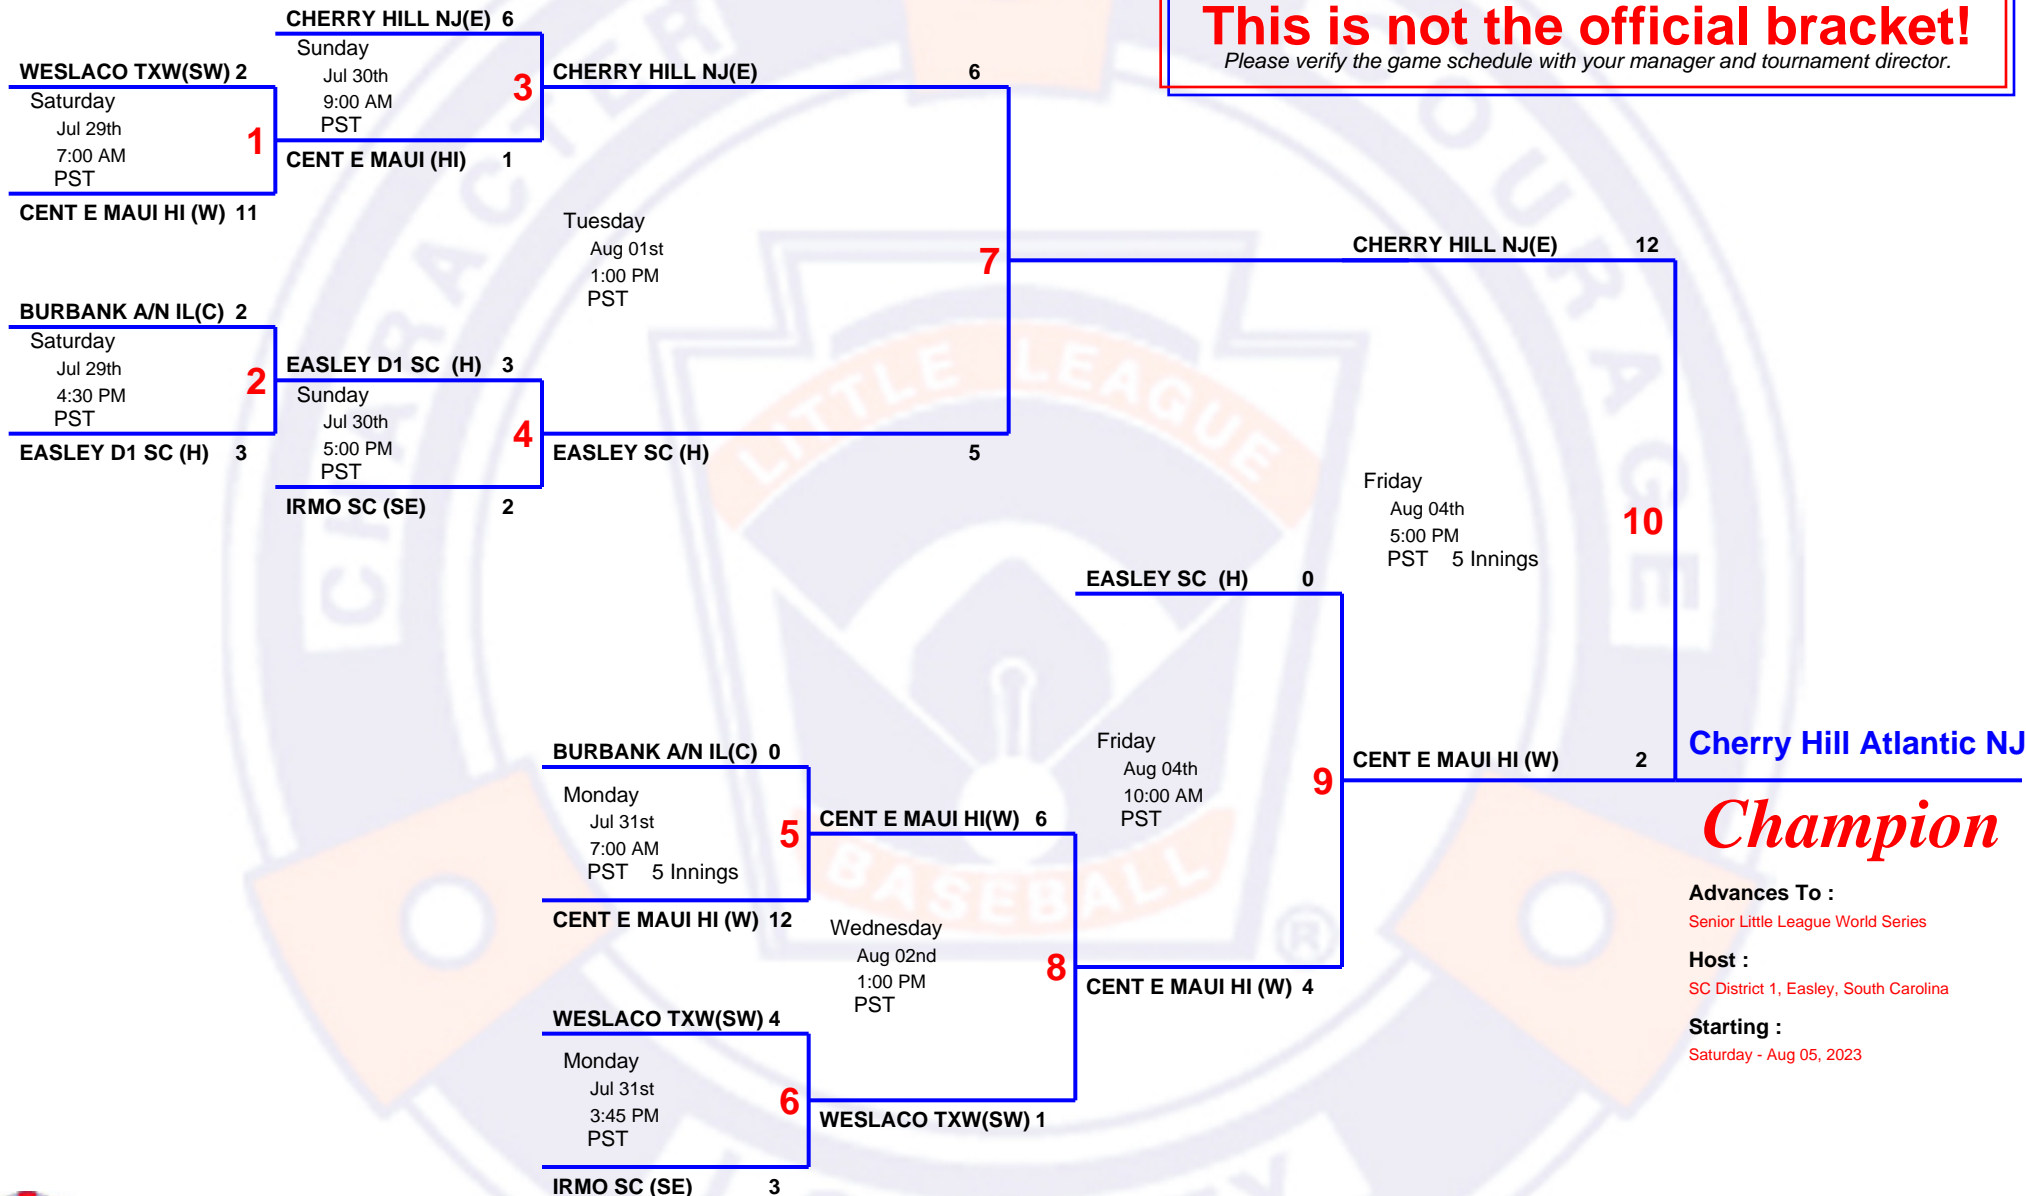

6 TEAM Double Elimination

2023 Senior SLL World Series U. S. Bracket

Host SC District 1 Easley, South Carolina
Field JB Red Owens SptsCmplx, 111 Walkers Way, Easley, SC
Website littleleague.org

This is not the official bracket!

Please verify the game schedule with your manager and tournament director.

Cherry Hill Atlantic NJ

Champion

Advances To :

Senior Little League World Series

Host :

SC District 1, Easley, South Carolina

Starting :