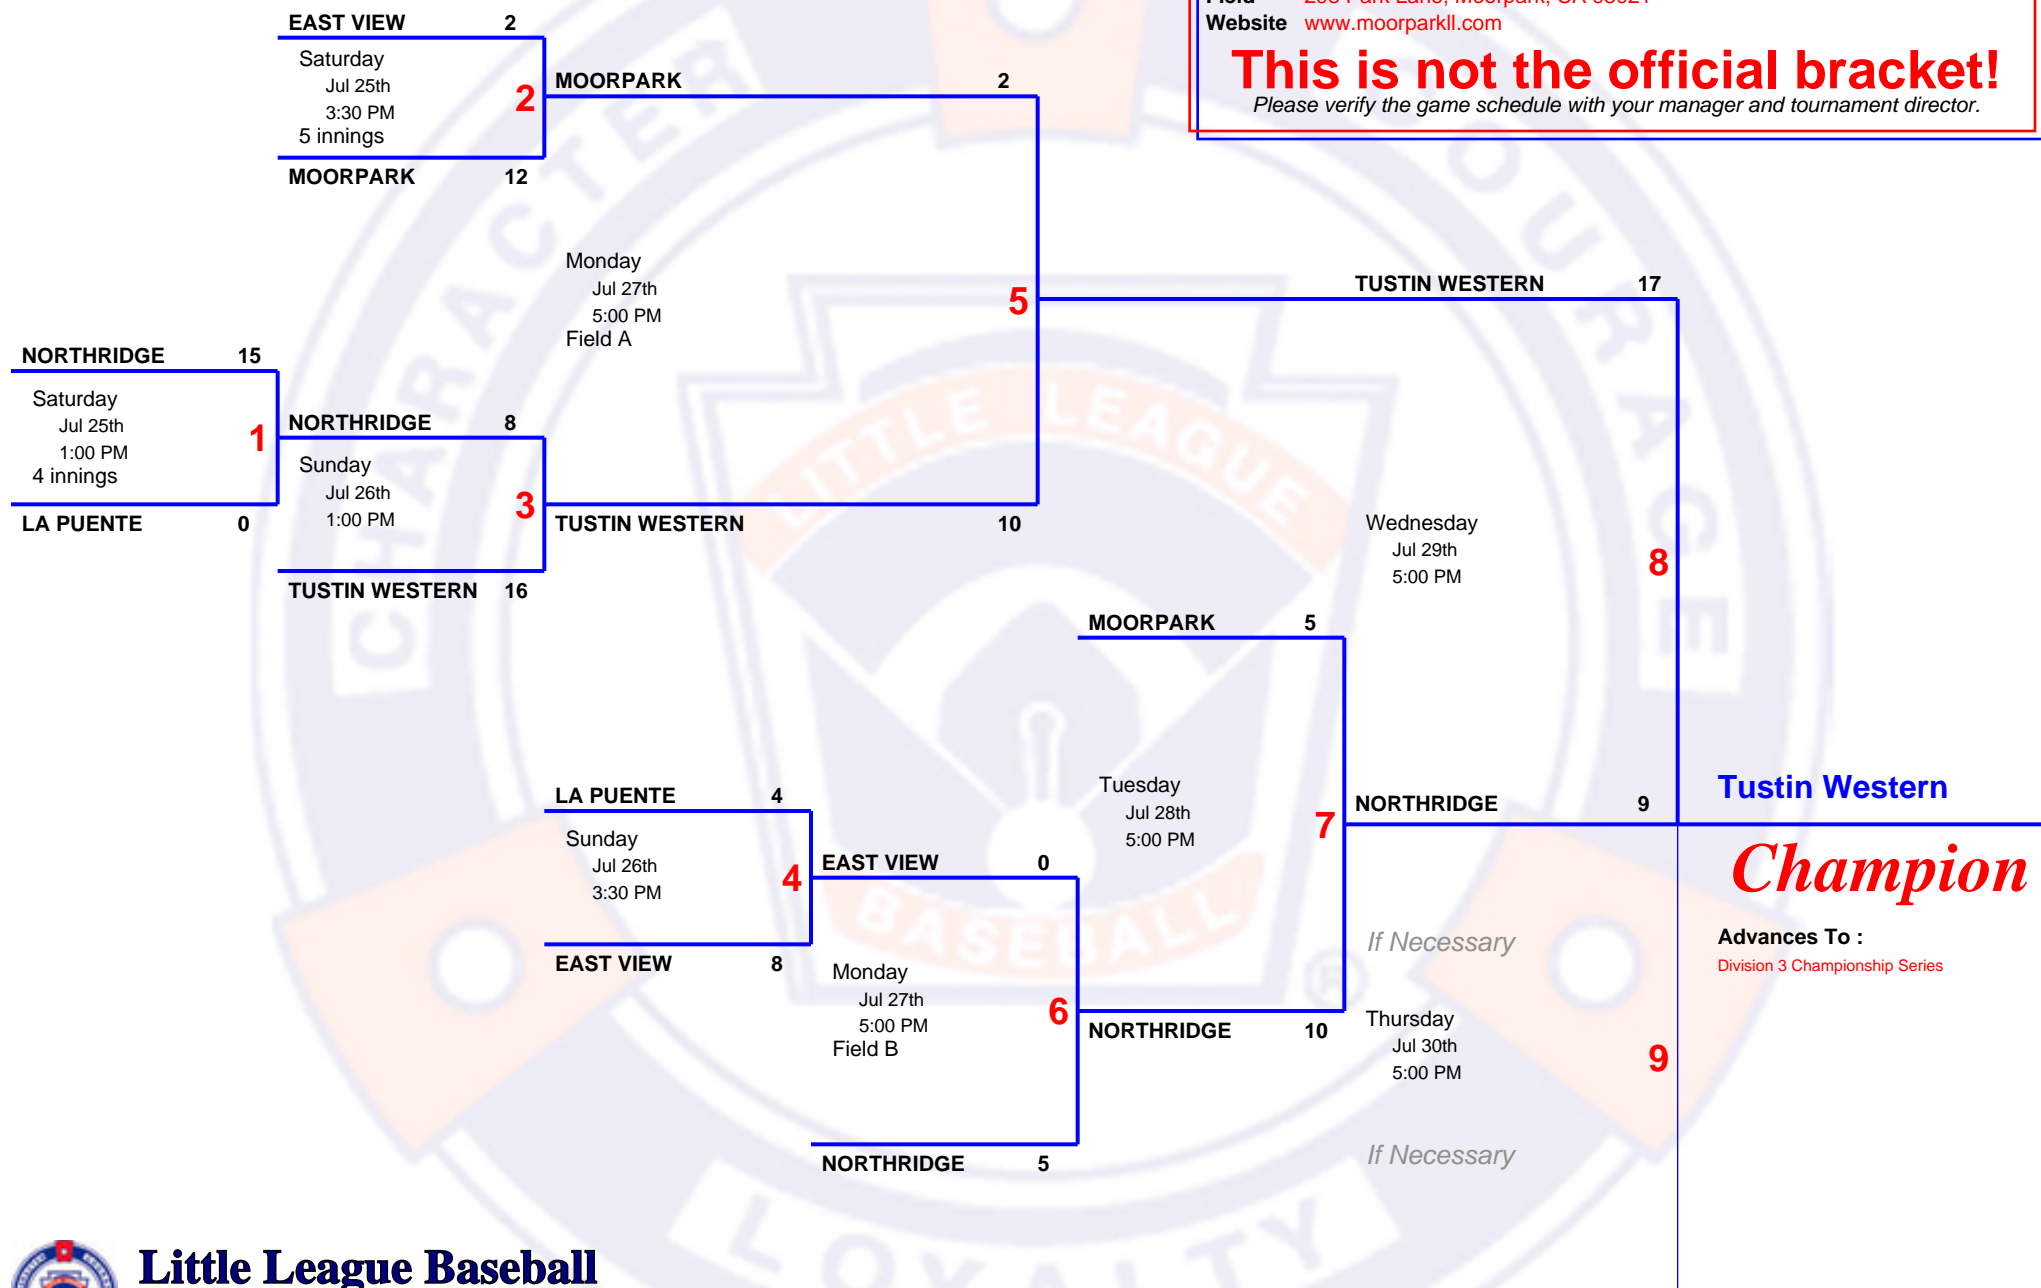

5 TEAM Double Elimination

2009 10 & 11

Sub-Division 3 North Tournament

Host District 13 @ Moorpark LL
Field 298 Park Lane, Moorpark, CA 93021
Website www.moorparkll.com

This is not the official bracket!

Please verify the game schedule with your manager and tournament director.