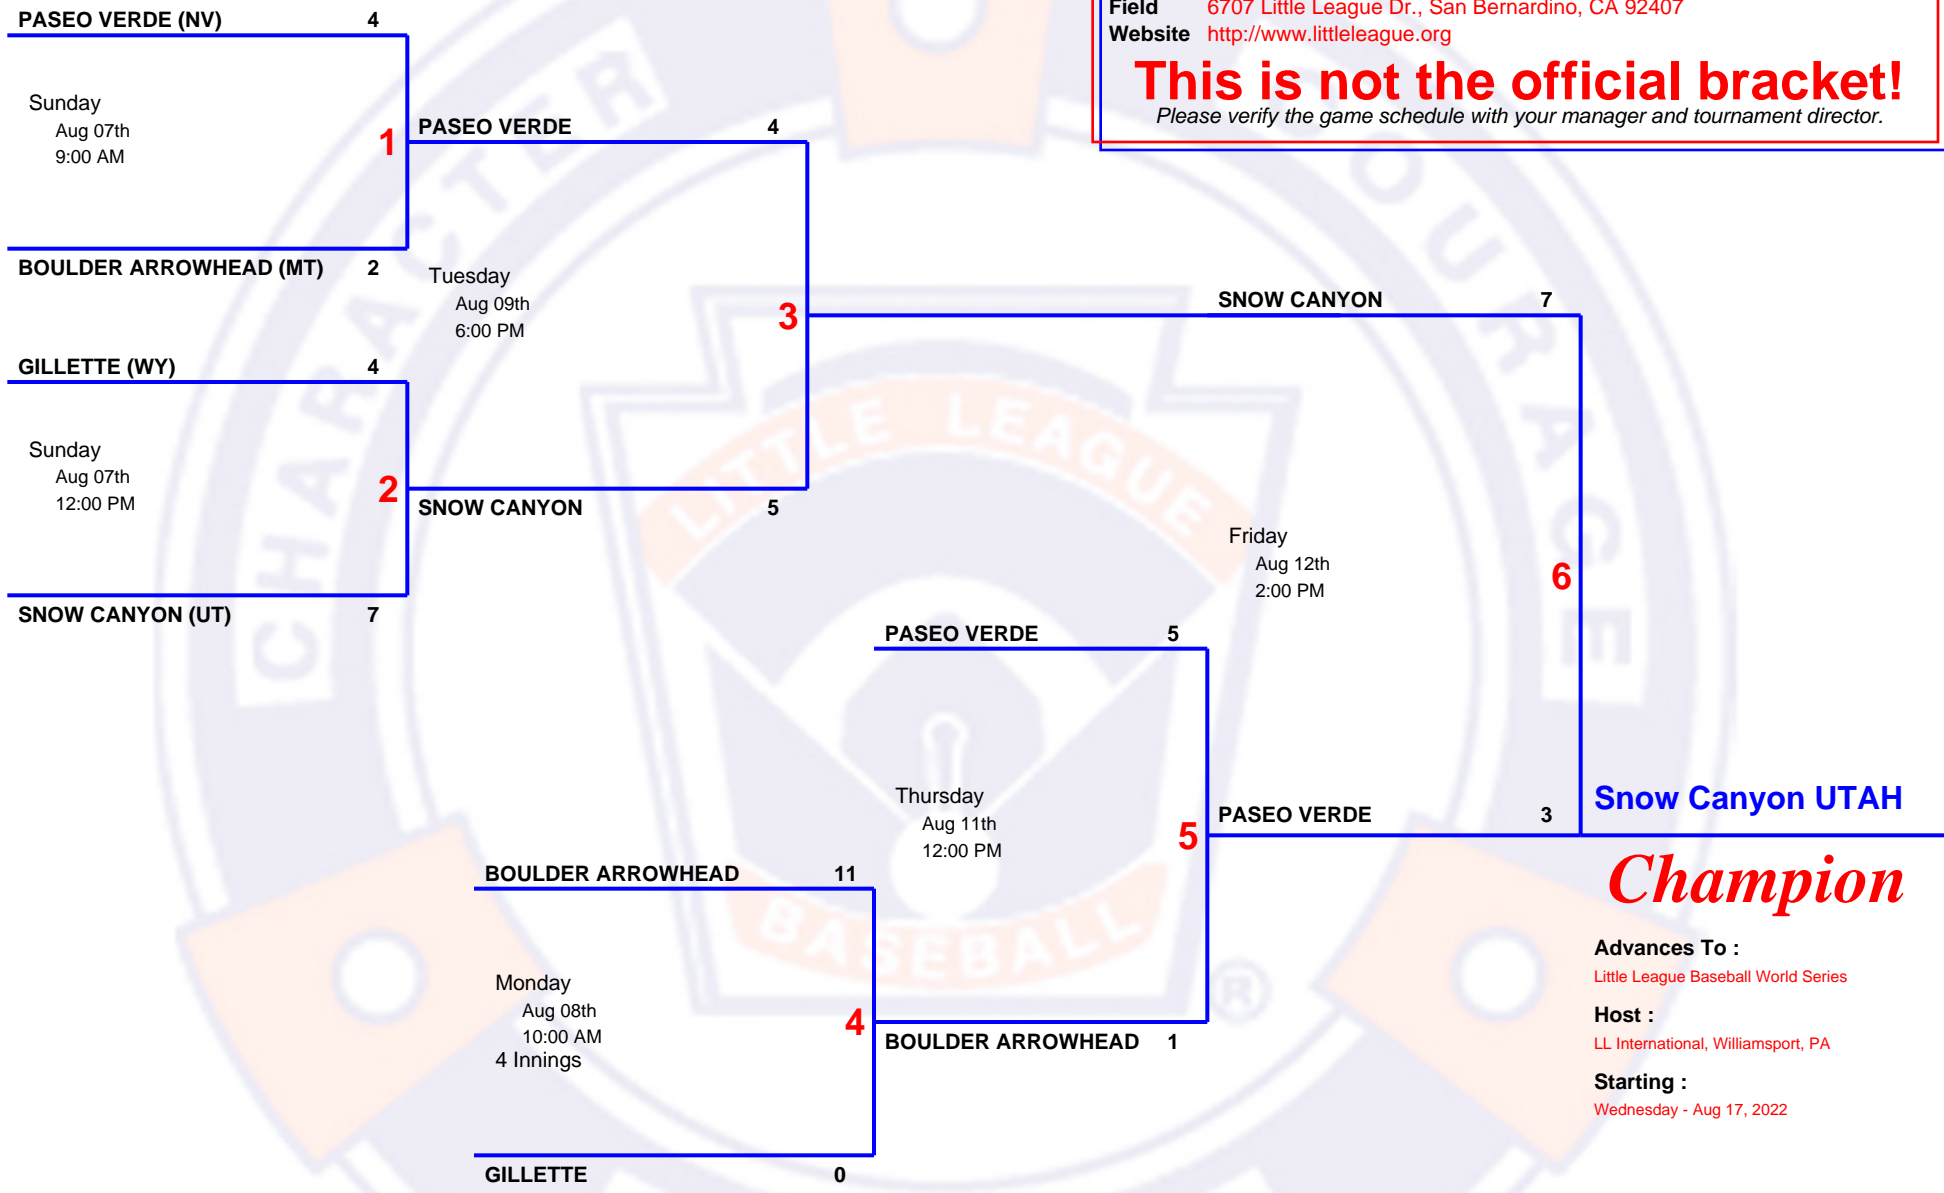

4 TEAM Double Elimination

2022 10-12
Mountain Region Tournament

Host Little League Western Region
Field 6707 Little League Dr., San Bernardino, CA 92407
Website <http://www.littleleague.org>

This is not the official bracket!

Please verify the game schedule with your manager and tournament director.

Champion

Advances To :
 Little League Baseball World Series

Host :
 LL International, Williamsport, PA

Starting :
 Wednesday - Aug 17, 2022