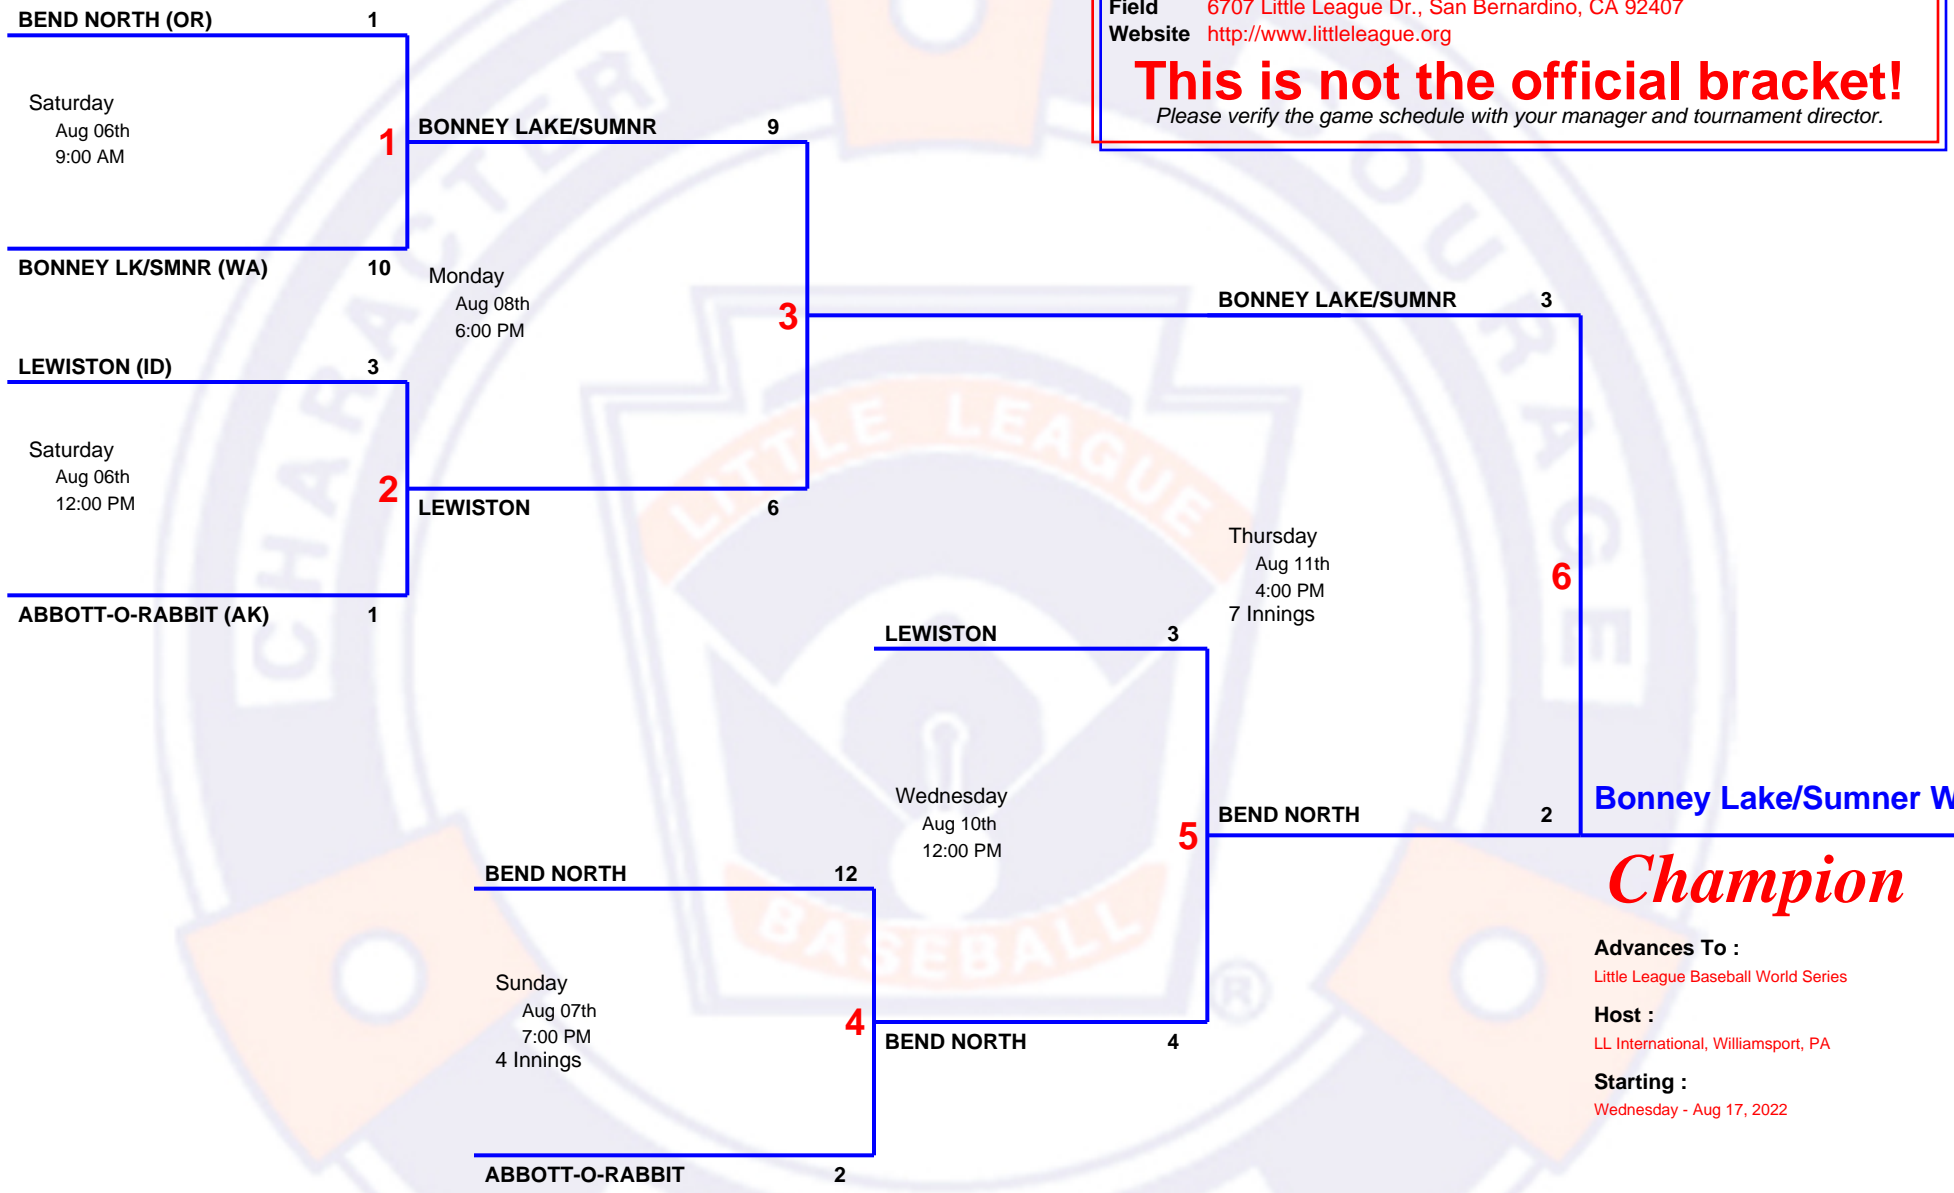

4 TEAM Double Elimination

2022 10-12
Northwest Region Tournament

Host Little League Western Region
Field 6707 Little League Dr., San Bernardino, CA 92407
Website <http://www.littleleague.org>

This is not the official bracket!
 Please verify the game schedule with your manager and tournament director.

Champion

Advances To :
 Little League Baseball World Series

Host :
 LL International, Williamsport, PA

Starting :
 Wednesday - Aug 17, 2022