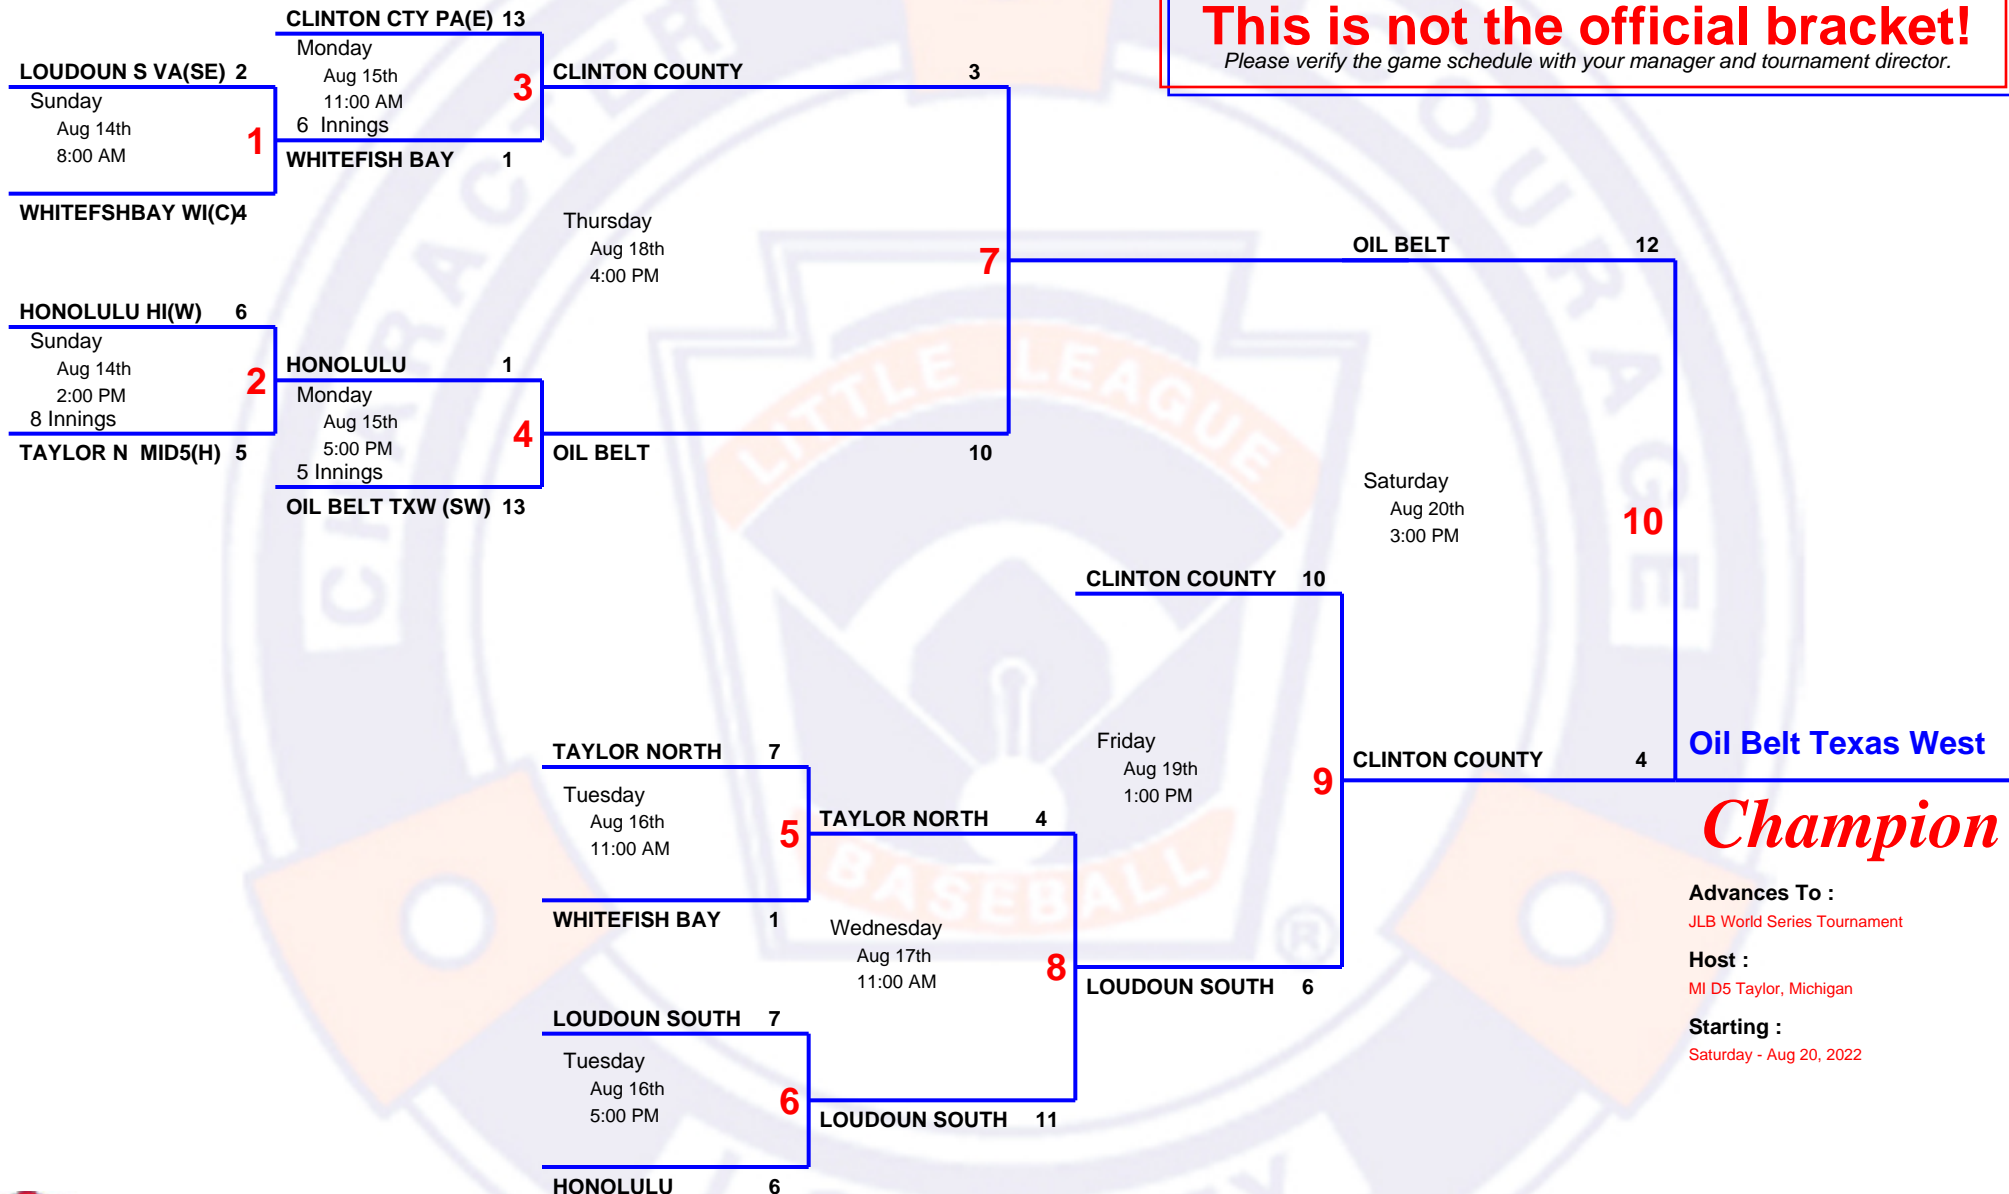

6 TEAM Double Elimination

2022 Junior JLB World Series U.S. Bracket

Host MI District 5 Taylor, Michigan
Field Heritage Park, 12111 Pardee Rd, Taylor, Michigan
Website littleleague.org

This is not the official bracket!

Please verify the game schedule with your manager and tournament director.

Champion

Advances To :
JLB World Series Tournament
Host :
MI D5 Taylor, Michigan
Starting :
Saturday - Aug 20, 2022

Little League Baseball
www.littleleague.org