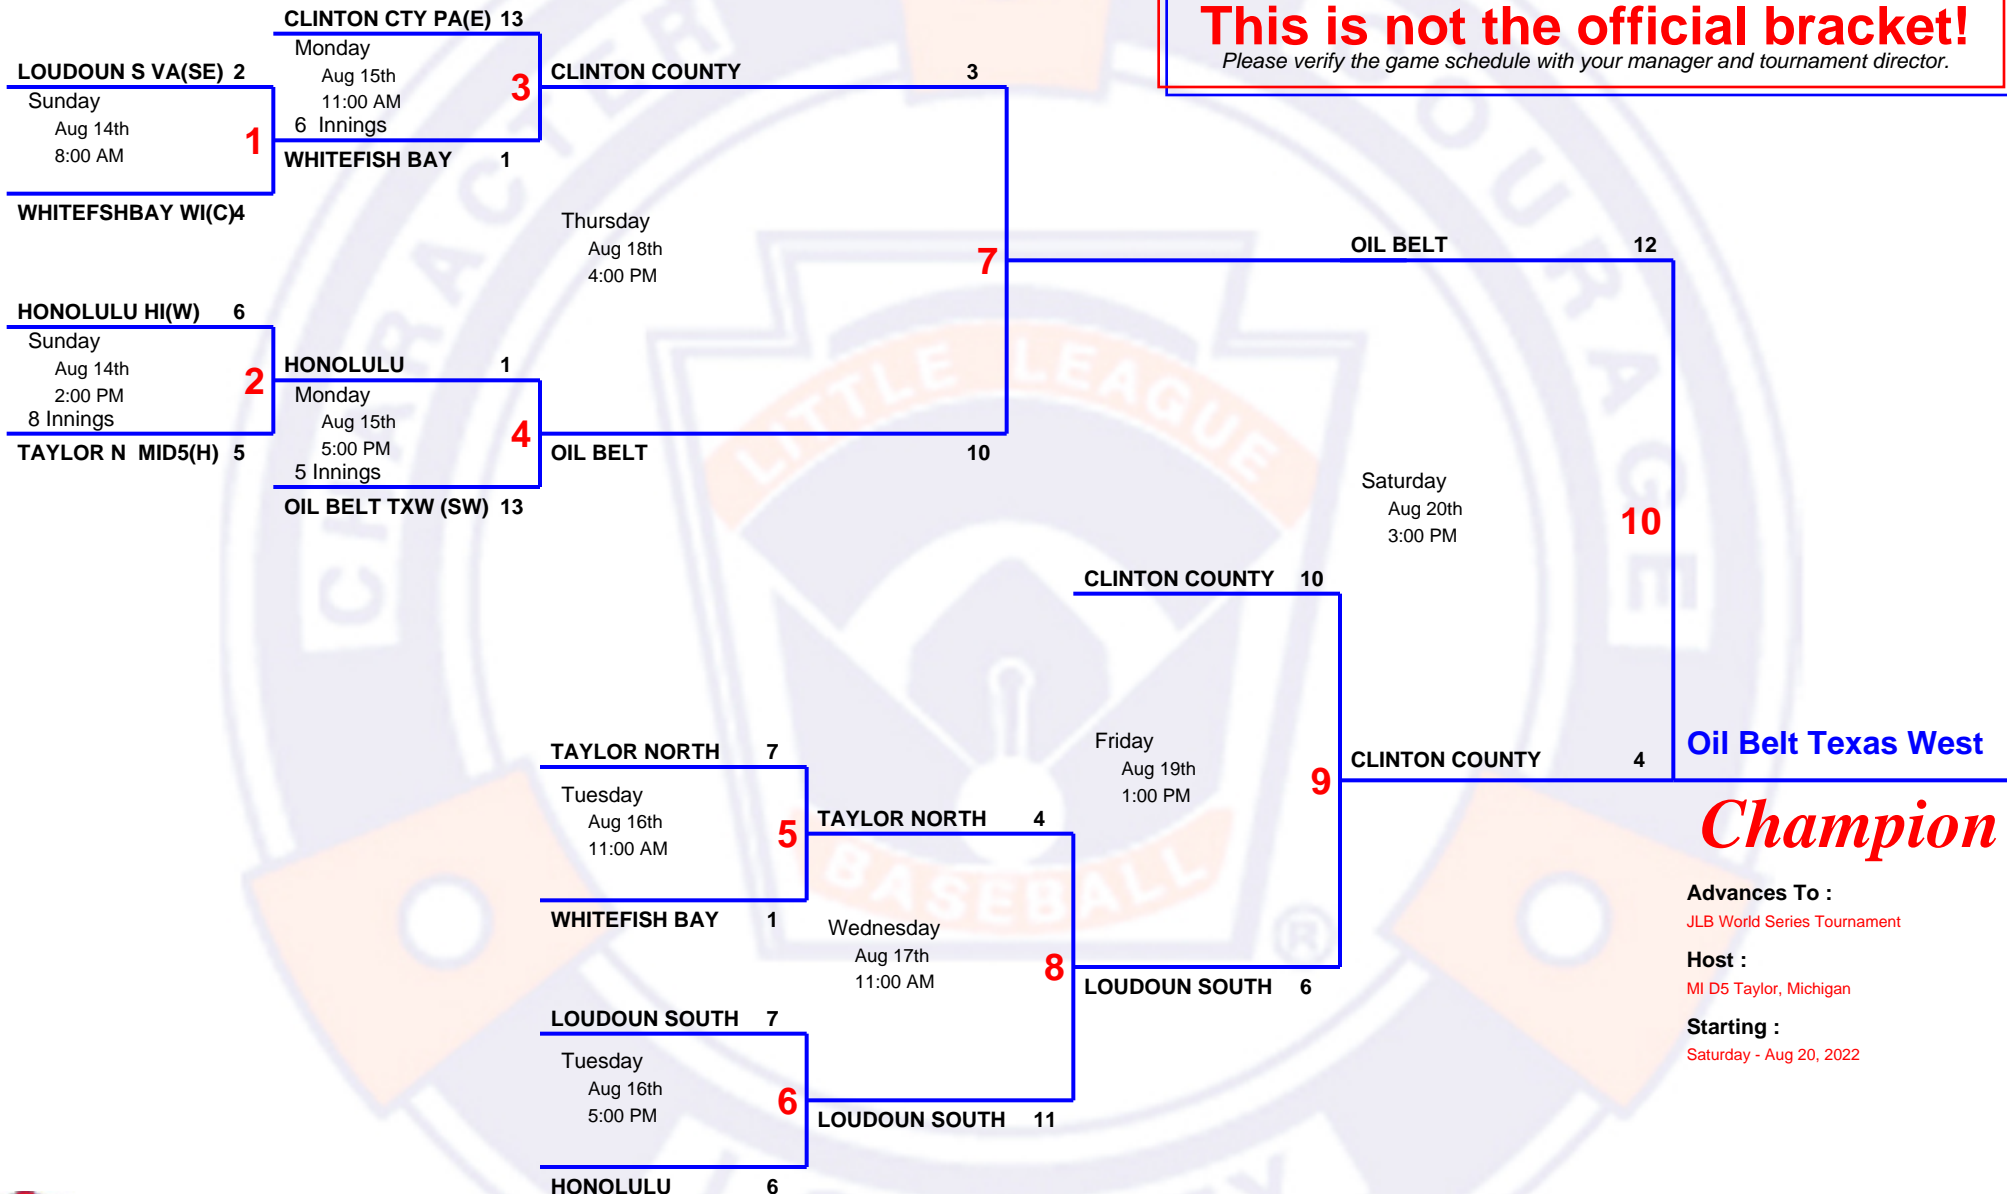

6 TEAM Double Elimination

2022 Junior JLB World Series U.S. Bracket

Host MI District 5 Taylor, Michigan
Field Heritage Park, 12111 Pardee Rd, Taylor, Michigan
Website littleleague.org

This is not the official bracket!

Please verify the game schedule with your manager and tournament director.

Champion

Advances To :
JLB World Series Tournament

Host :
MI D5 Taylor, Michigan

Starting :
Saturday - Aug 20, 2022