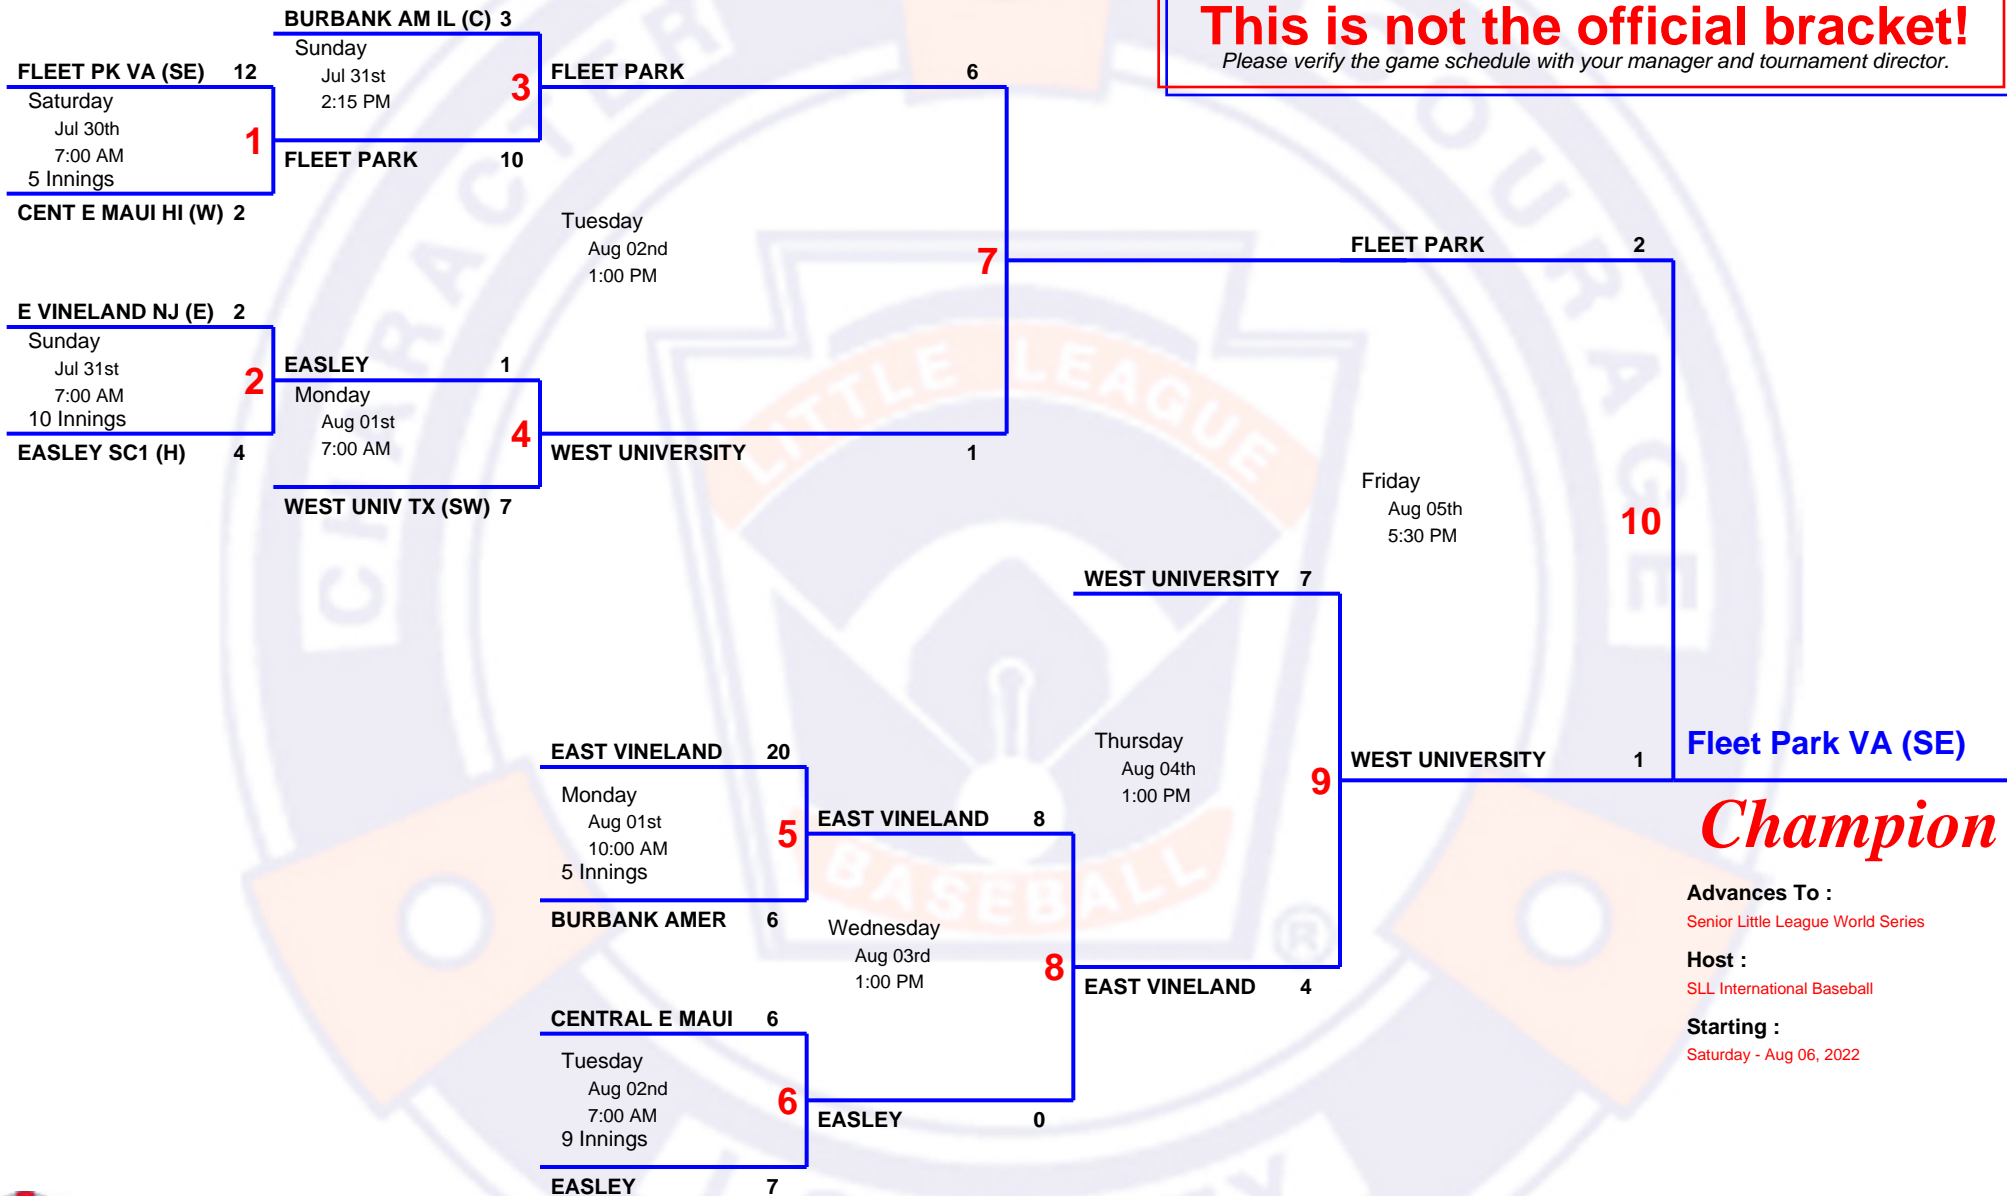

6 TEAM Double Elimination

2022 Senior SLB World Series U. S. Bracket

Host SC District 1 Easley, South Carolina
 Field JB Red Owens SptsCmplx, 111 Walkers Way, Easley, SC
 Website littleleague.org

This is not the official bracket!

Please verify the game schedule with your manager and tournament director.

Champion

Advances To :
 Senior Little League World Series

Host :
 SLL International Baseball

Starting :
 Saturday - Aug 06, 2022