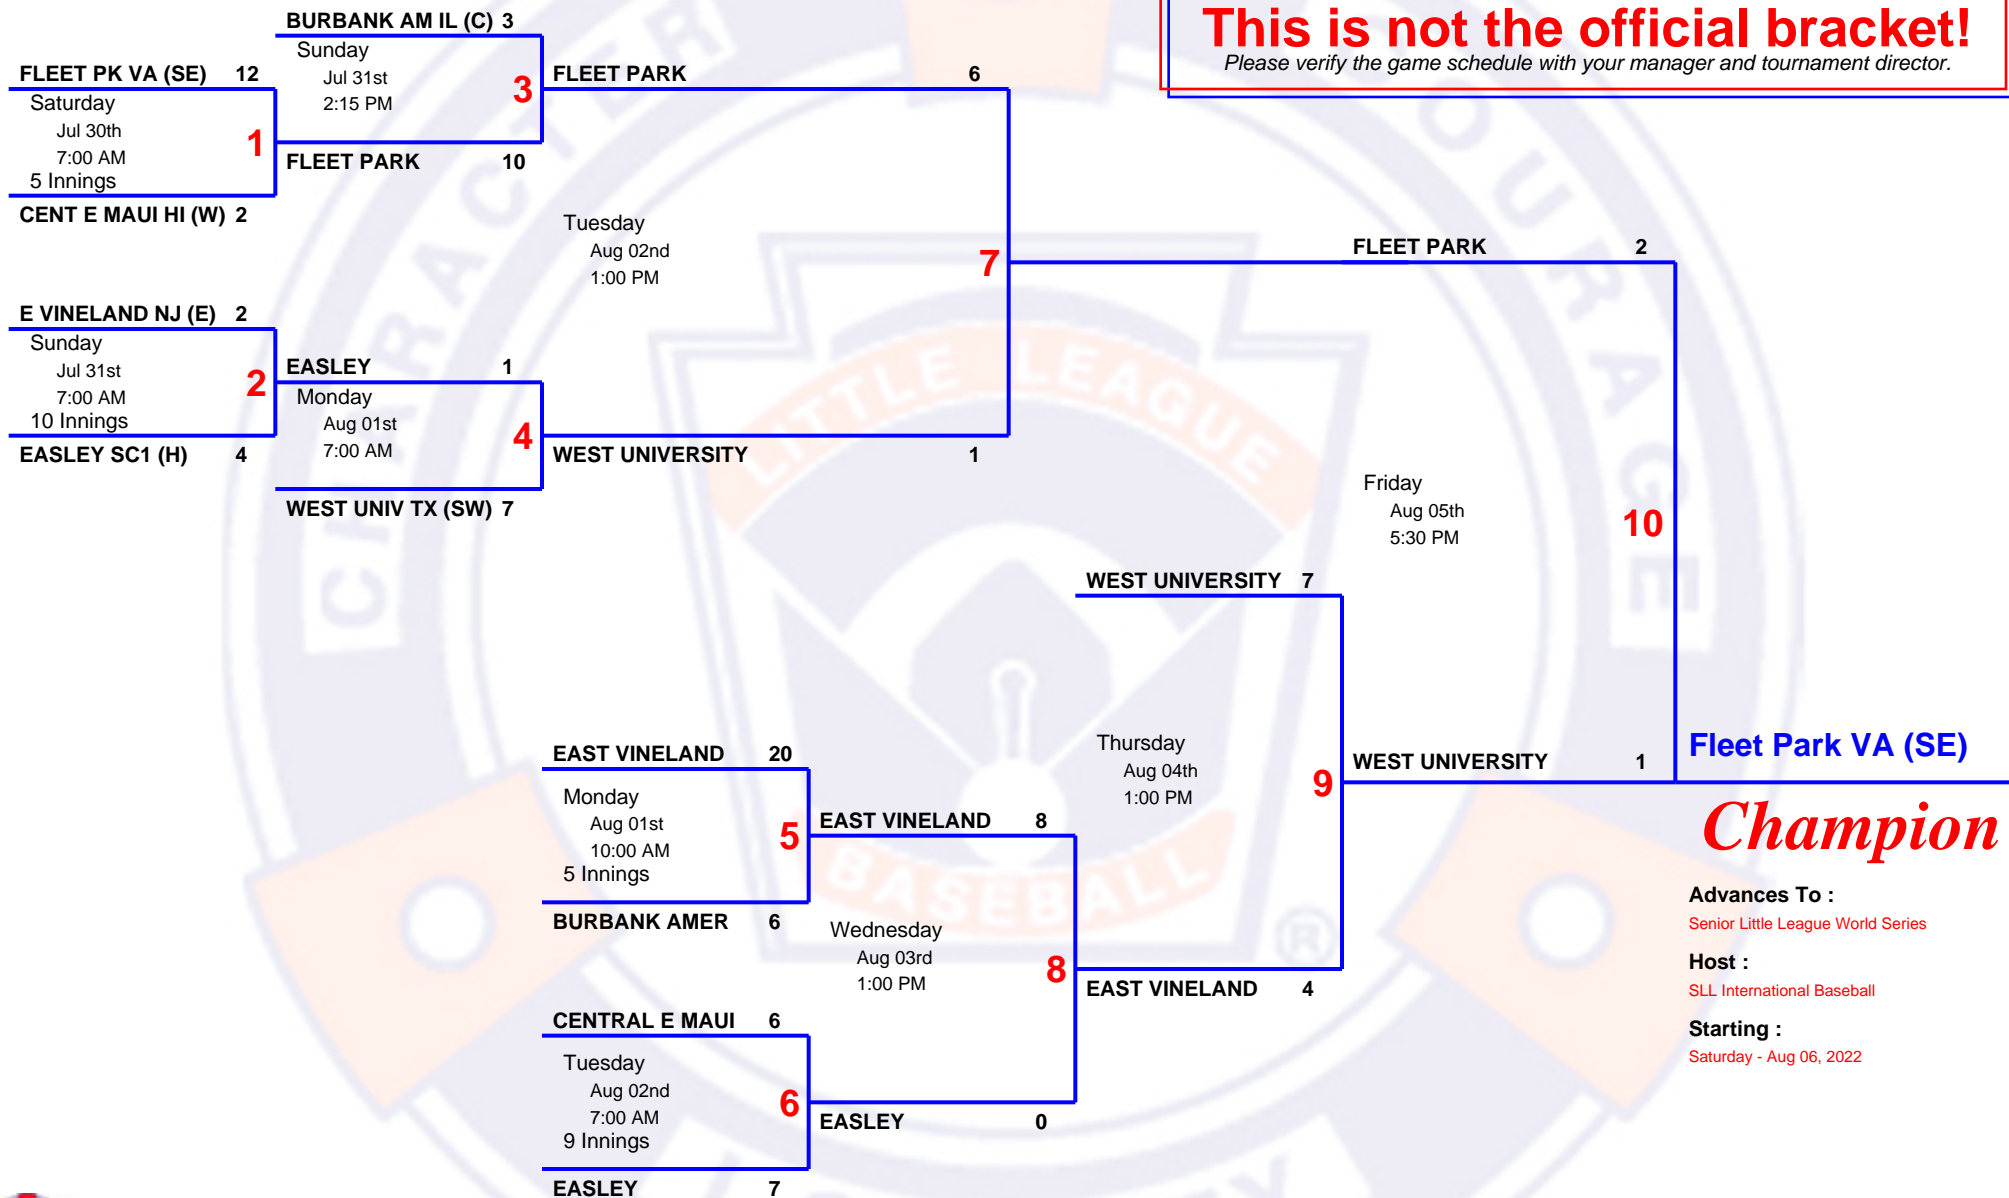

6 TEAM Double Elimination

2022 Senior SLB World Series U. S. Bracket

Host SC District 1 Easley, South Carolina
Field JB Red Owens SptsCmplx, 111 Walkers Way, Easley, SC
Website littleleague.org

This is not the official bracket!

Please verify the game schedule with your manager and tournament director.

Champion

Advances To :
Senior Little League World Series

Host :
SLL International Baseball

Starting :
Saturday - Aug 06, 2022

Bracket last revised on Jun 27, 2022
please email your scores to : scores@cad13.info