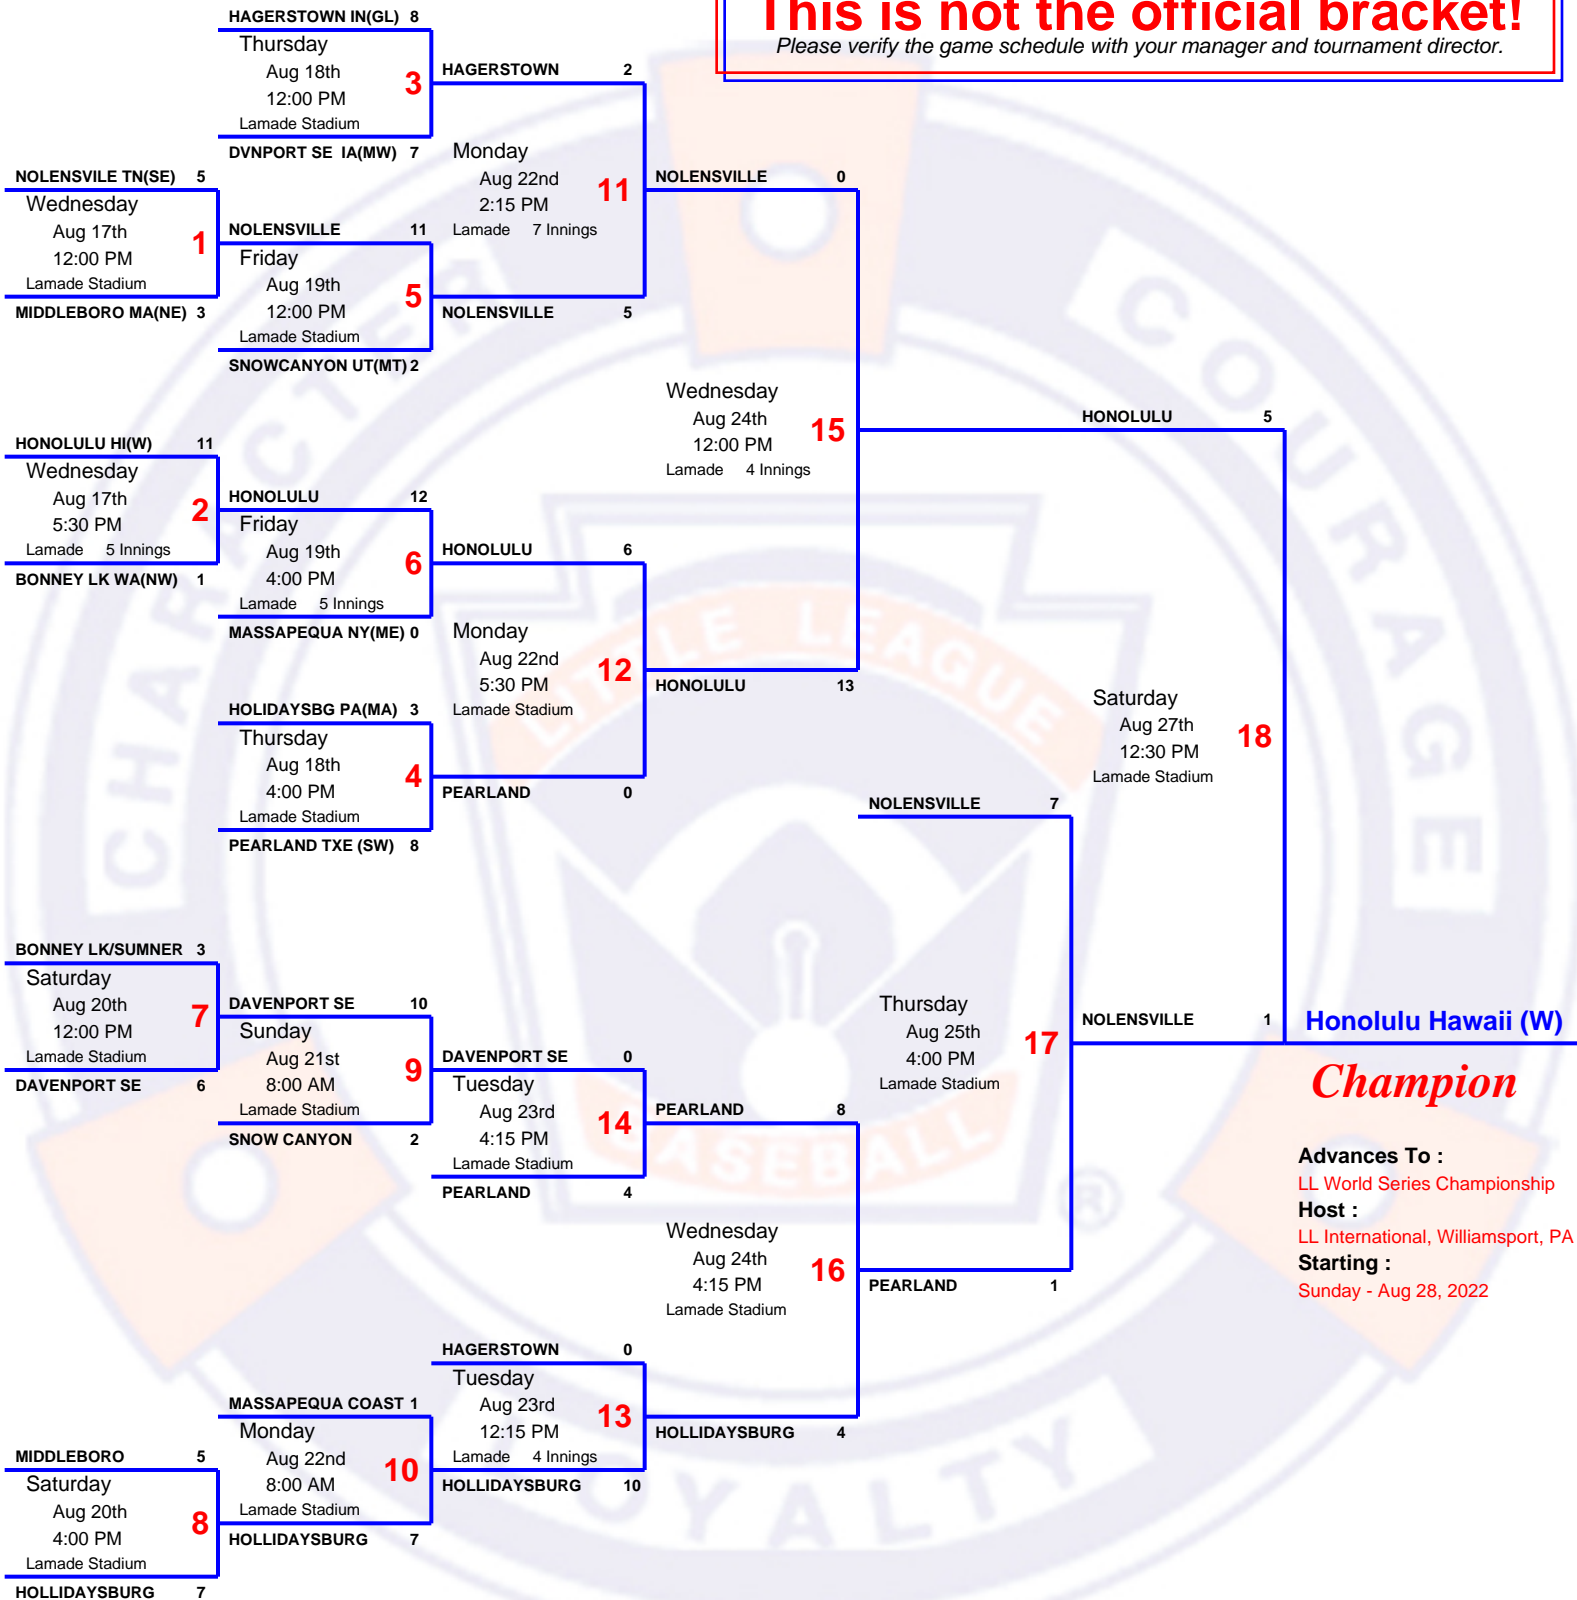

10 TEAM Double Elimination

2022 10-12

LL World Series U. S. Bracket

Host LL International Williamsport, PA
 Field 539 US Route 16 Hwy, Williamsport, PA 17701
 Website llbws.org

This is not the official bracket!

Please verify the game schedule with your manager and tournament director.

Champion

Advances To :
 LL World Series Championship
 Host :
 LL International, Williamsport, PA
 Starting :
 Sunday - Aug 28, 2022