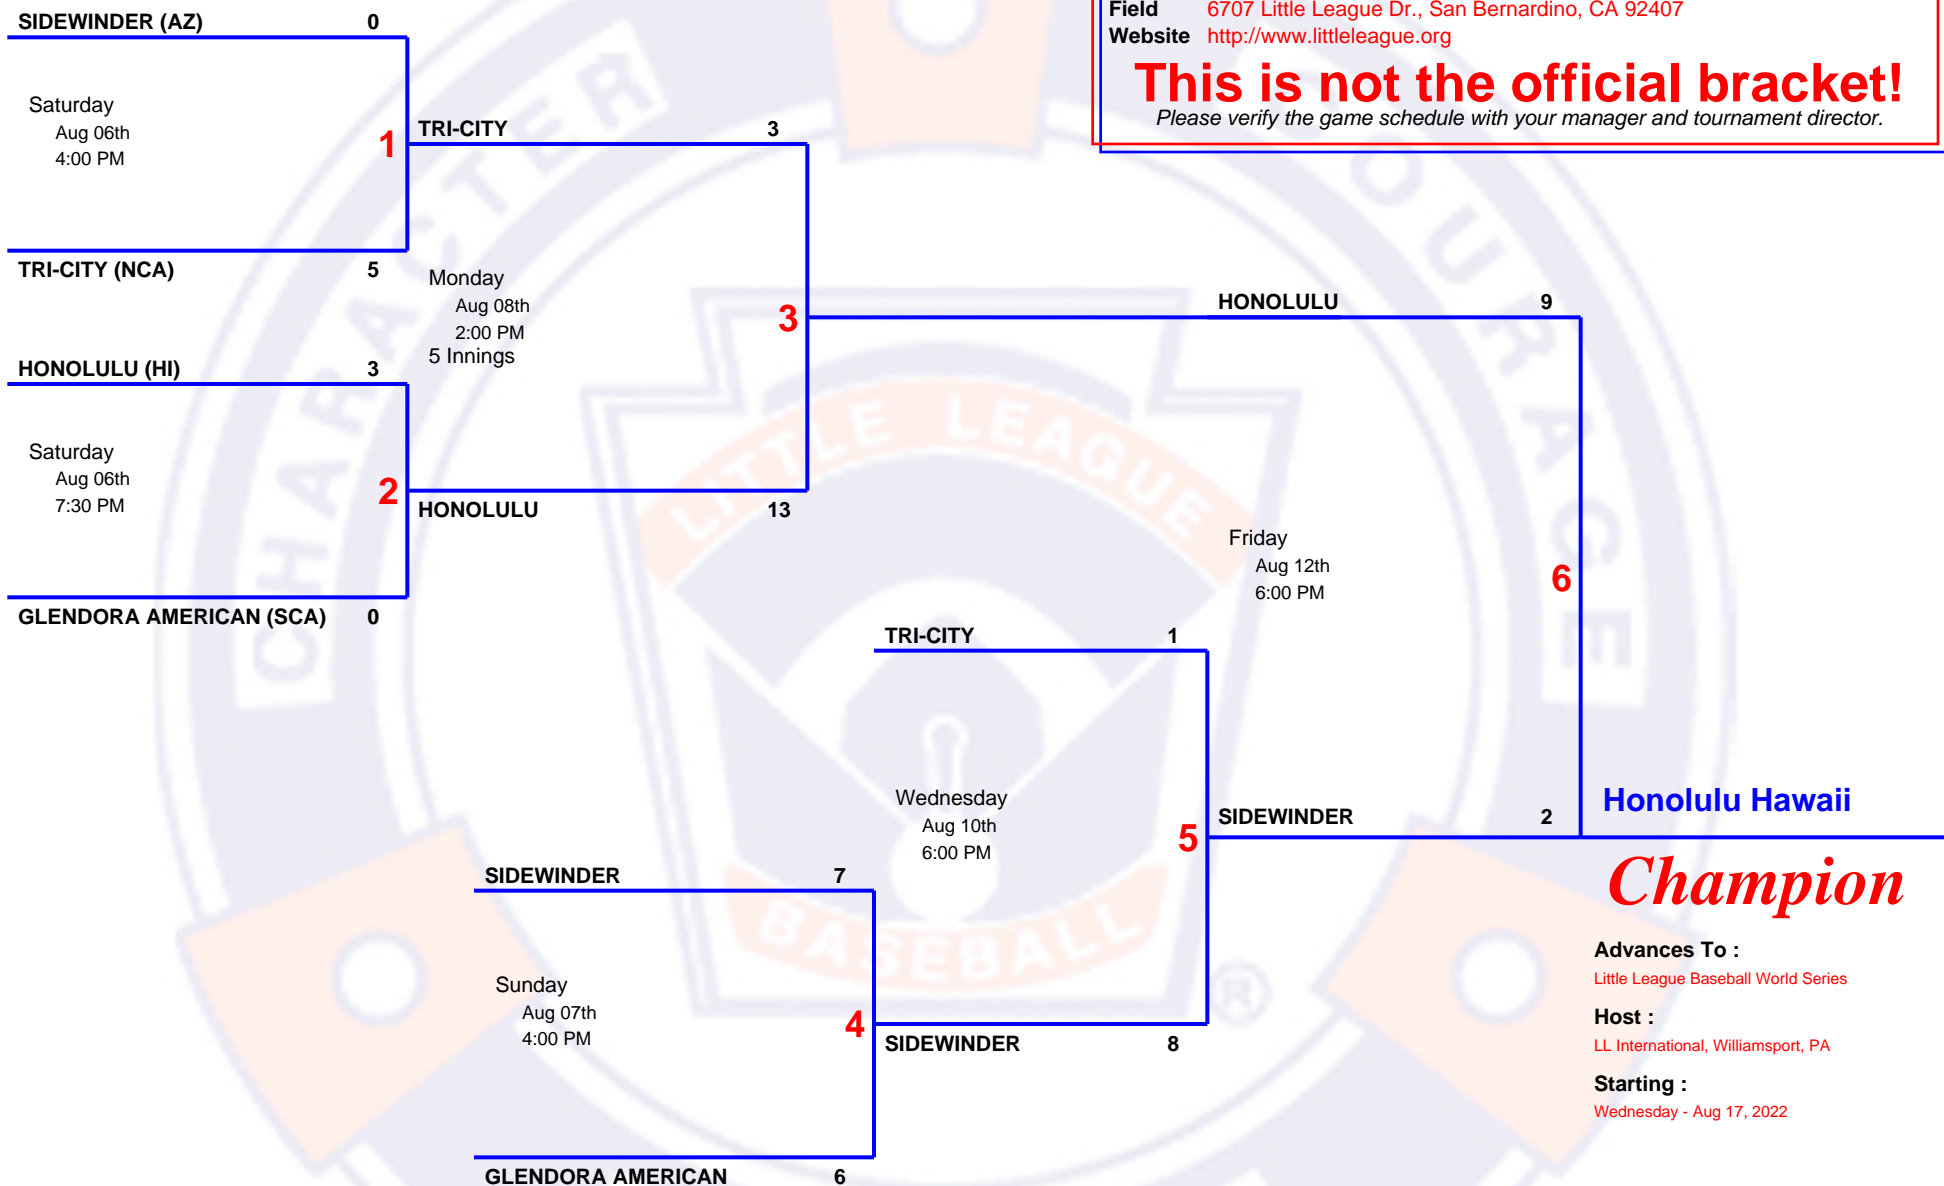

4 TEAM Double Elimination

2022 10-12
West Region Tournament

Host Little League Western Region
Field 6707 Little League Dr., San Bernardino, CA 92407
Website <http://www.littleleague.org>

This is not the official bracket!
 Please verify the game schedule with your manager and tournament director.

Champion

Advances To :
 Little League Baseball World Series

Host :
 LL International, Williamsport, PA

Starting :
 Wednesday - Aug 17, 2022