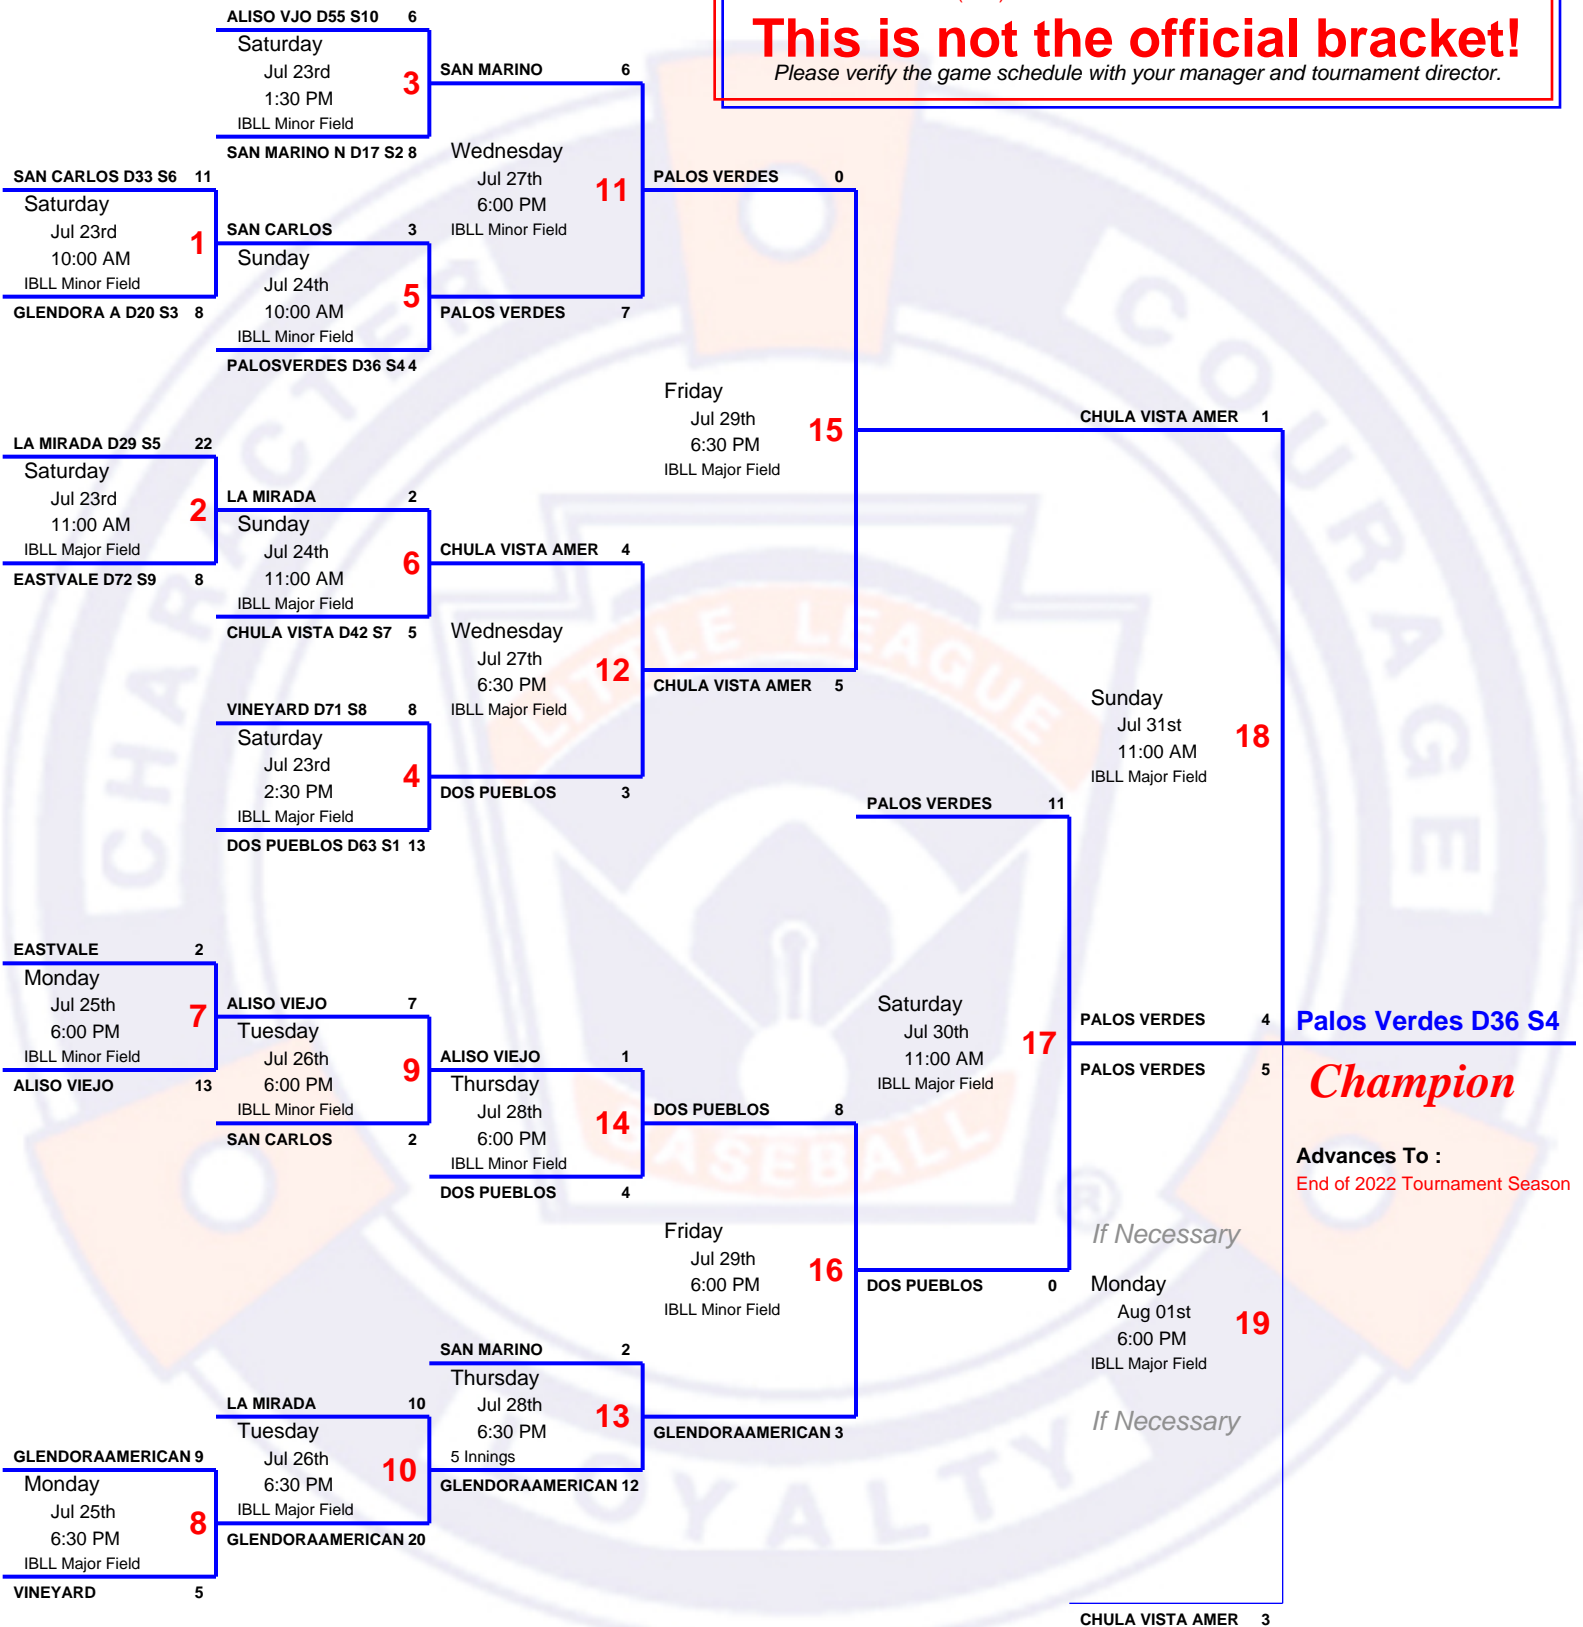

10 TEAM Double Elimination

2022 8-10

So Cal Division III Tournament (State)

Host CAD42 @ Imperial Beach Little League
Field 425 Imperial Beach Blvd., Imperial Beach, CA 91932
Website <http://tshq.bluesombrero.com/cad42>
Contact Ernie Lucero (619) 993-9762

This is not the official bracket!

Please verify the game schedule with your manager and tournament director.

Bracket last revised on Jun 24, 2022
please email your scores to : scores@cad13.info

Updated brackets can be found at <http://www.cad13.info/tournaments>

Bracke2.pdf copyright 2024 WWWpages.com all rights reserved