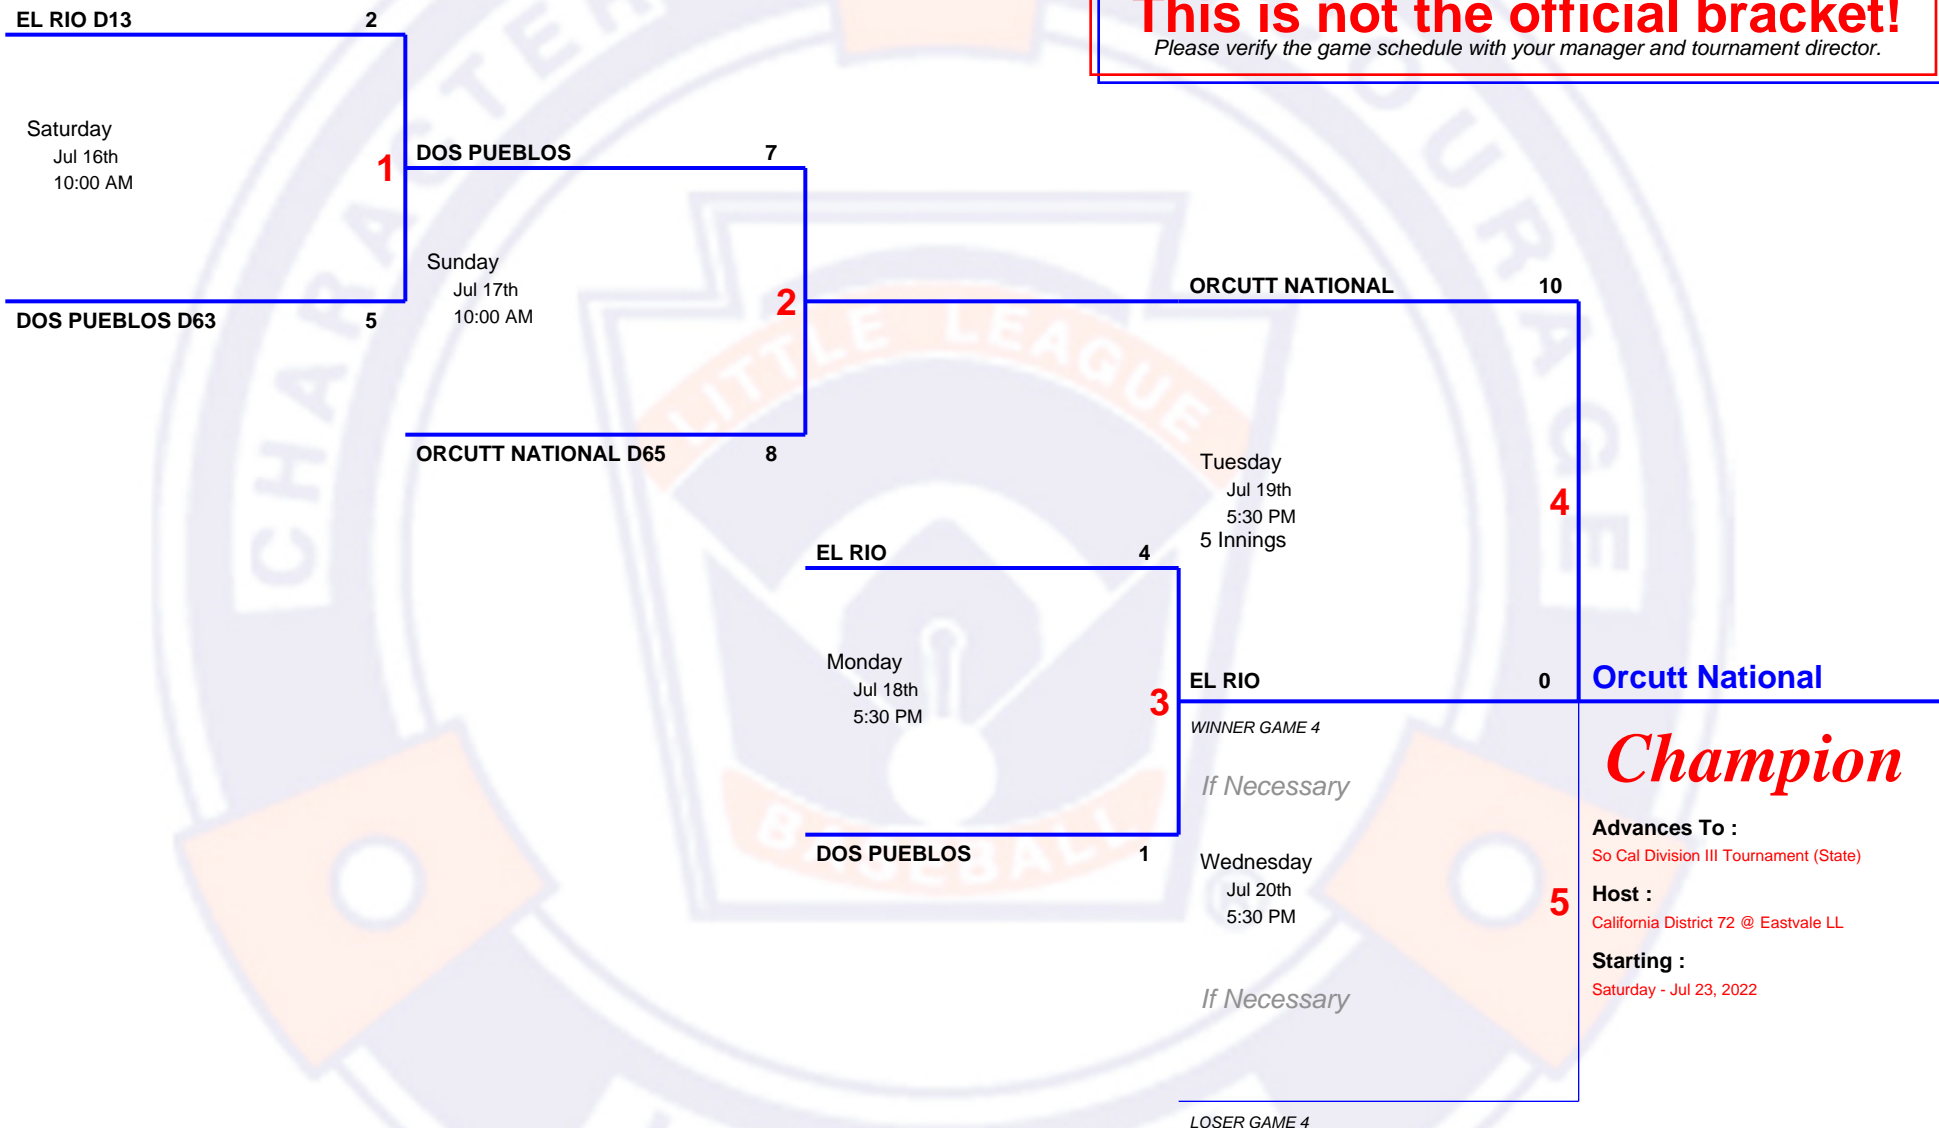

3 TEAM Double Elimination

2022 10-12 Section 1 Tournament

Host CAD65 @ Orcutt National Little League
Field W. Rice Ranch Rd. Santa Maria, California 93455
Website cad65ll.com
Contact Bryan Jones (805)757-1957

This is not the official bracket!

Please verify the game schedule with your manager and tournament director.

Champion

Advances To :
 So Cal Division III Tournament (State)
Host :
 California District 72 @ Eastvale LL
Starting :
 Saturday - Jul 23, 2022