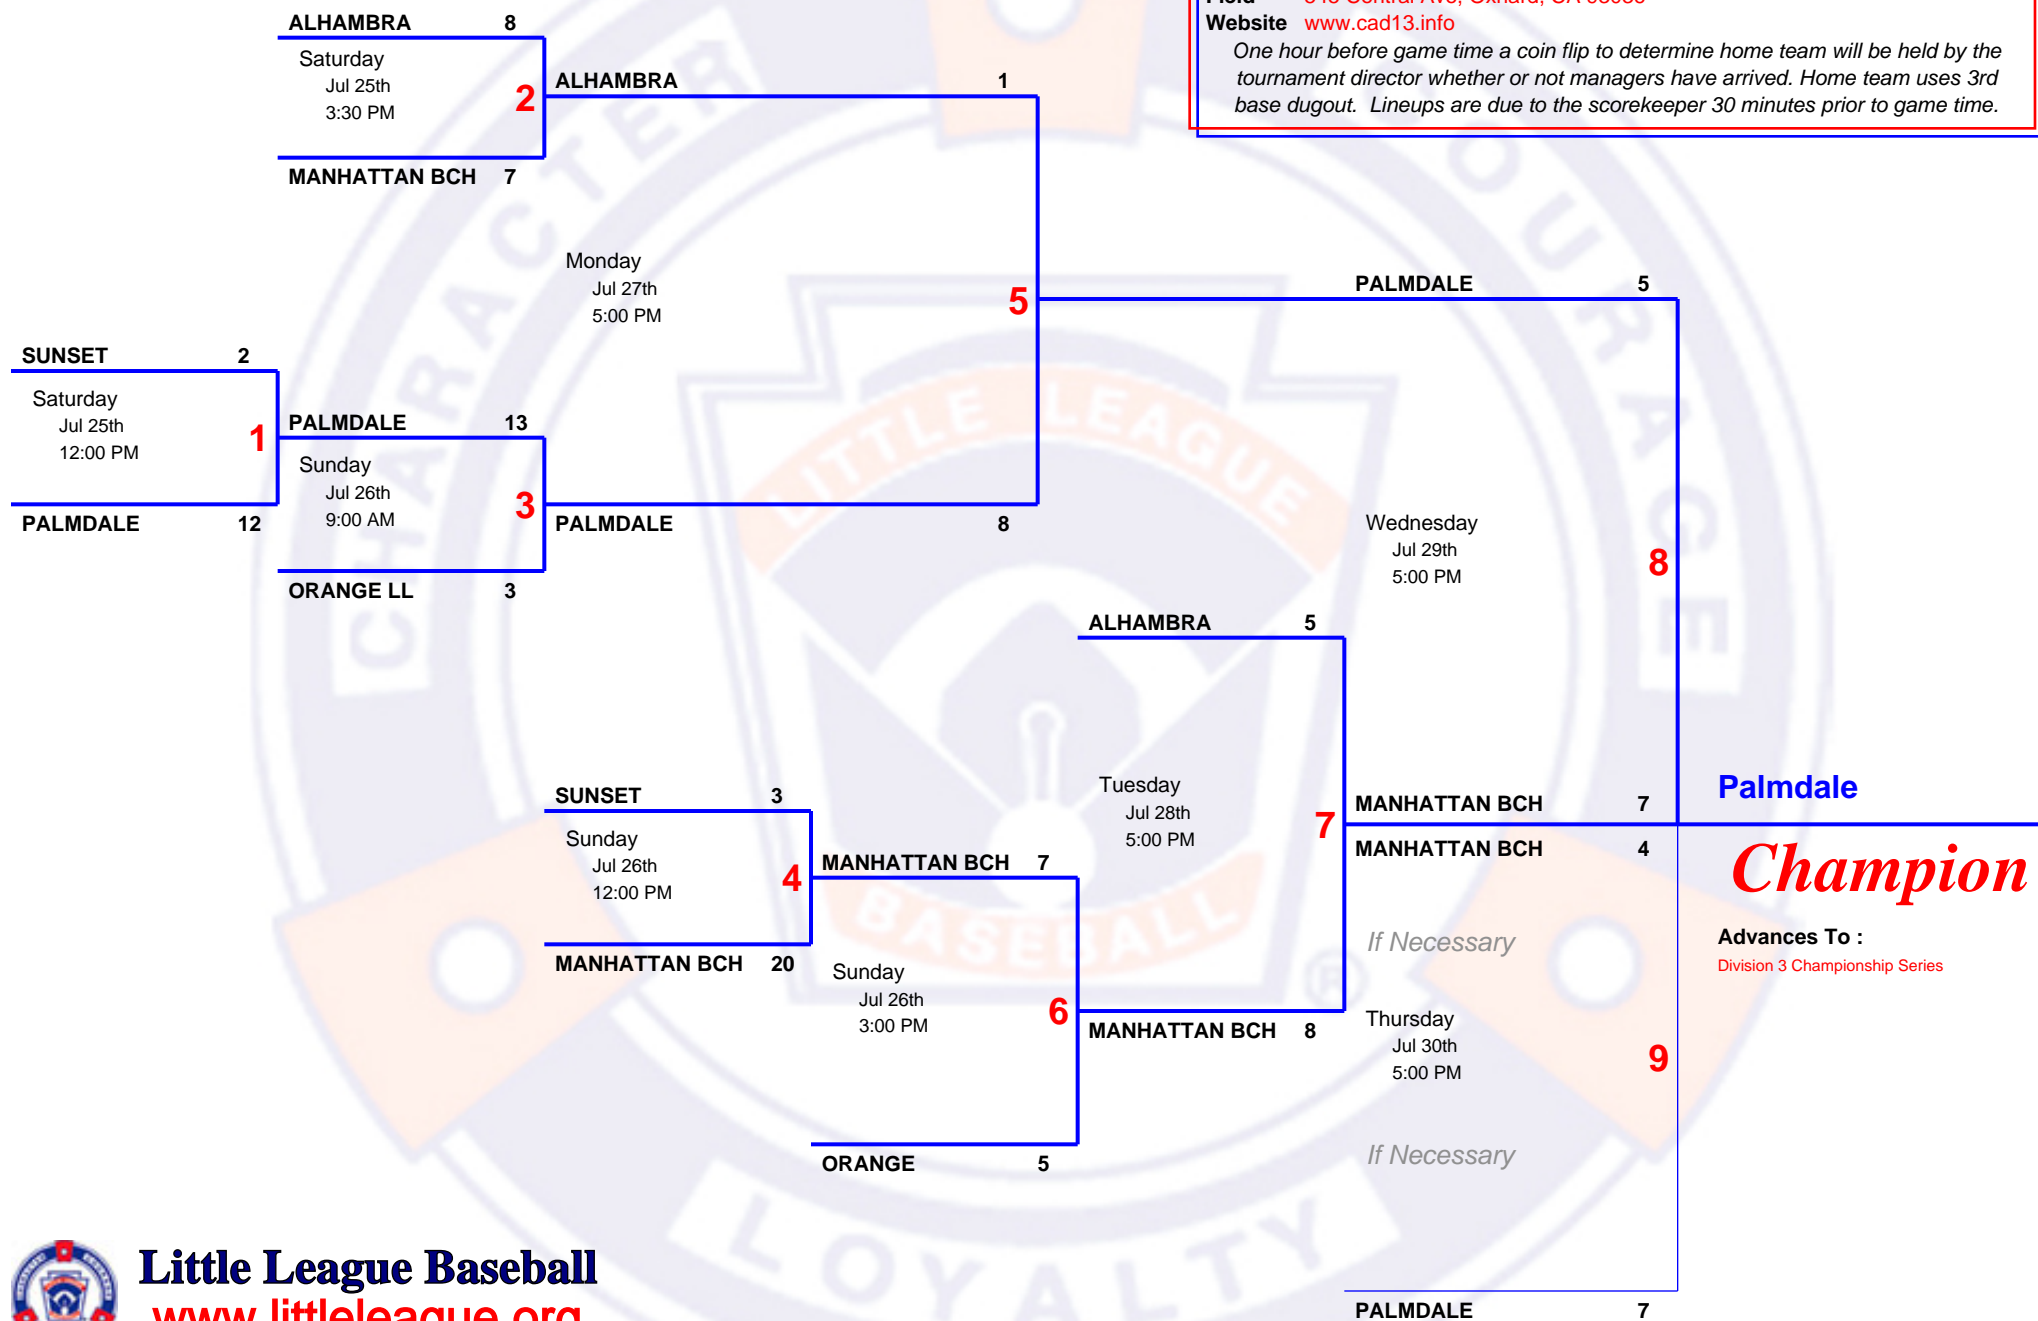

# 5 TEAM Double Elimination

## 2009 Seniors Sub-Division 3 North Tournament

**Host** District 13 at Rio Mesa High School  
**Field** 545 Central Ave, Oxnard, CA 93036  
**Website** [www.cad13.info](http://www.cad13.info)

One hour before game time a coin flip to determine home team will be held by the tournament director whether or not managers have arrived. Home team uses 3rd base dugout. Lineups are due to the scorekeeper 30 minutes prior to game time.