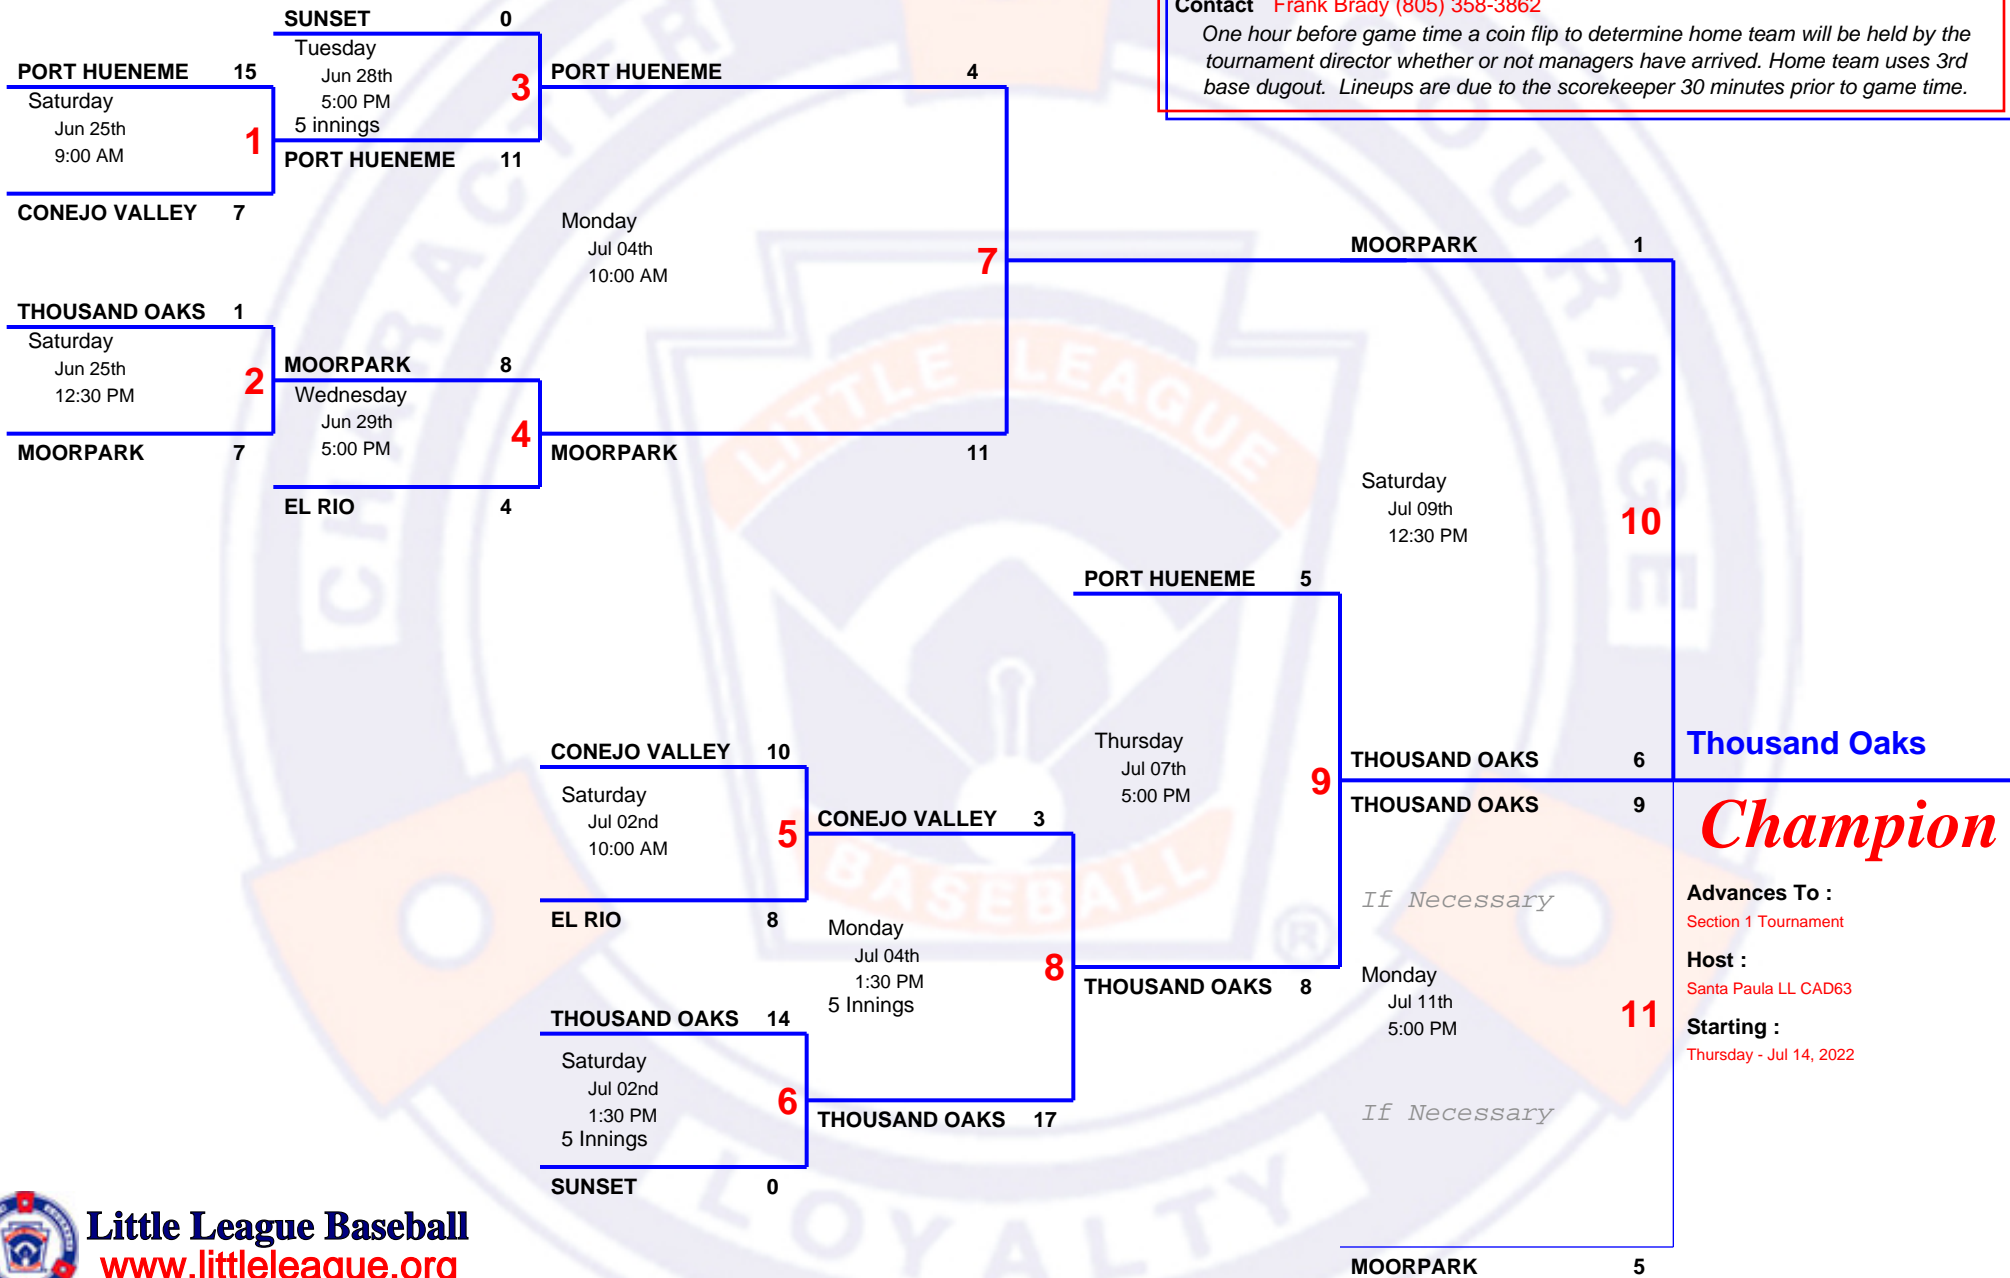

6 TEAM Double Elimination

2022 Junior District 13 Tournament

Host Moorpark Little League
Field Poindexter Park, Lassen Ave., Moorpark, CA 93021
Website cad13.info
Contact Frank Brady (805) 358-3862

One hour before game time a coin flip to determine home team will be held by the tournament director whether or not managers have arrived. Home team uses 3rd base dugout. Lineups are due to the scorekeeper 30 minutes prior to game time.