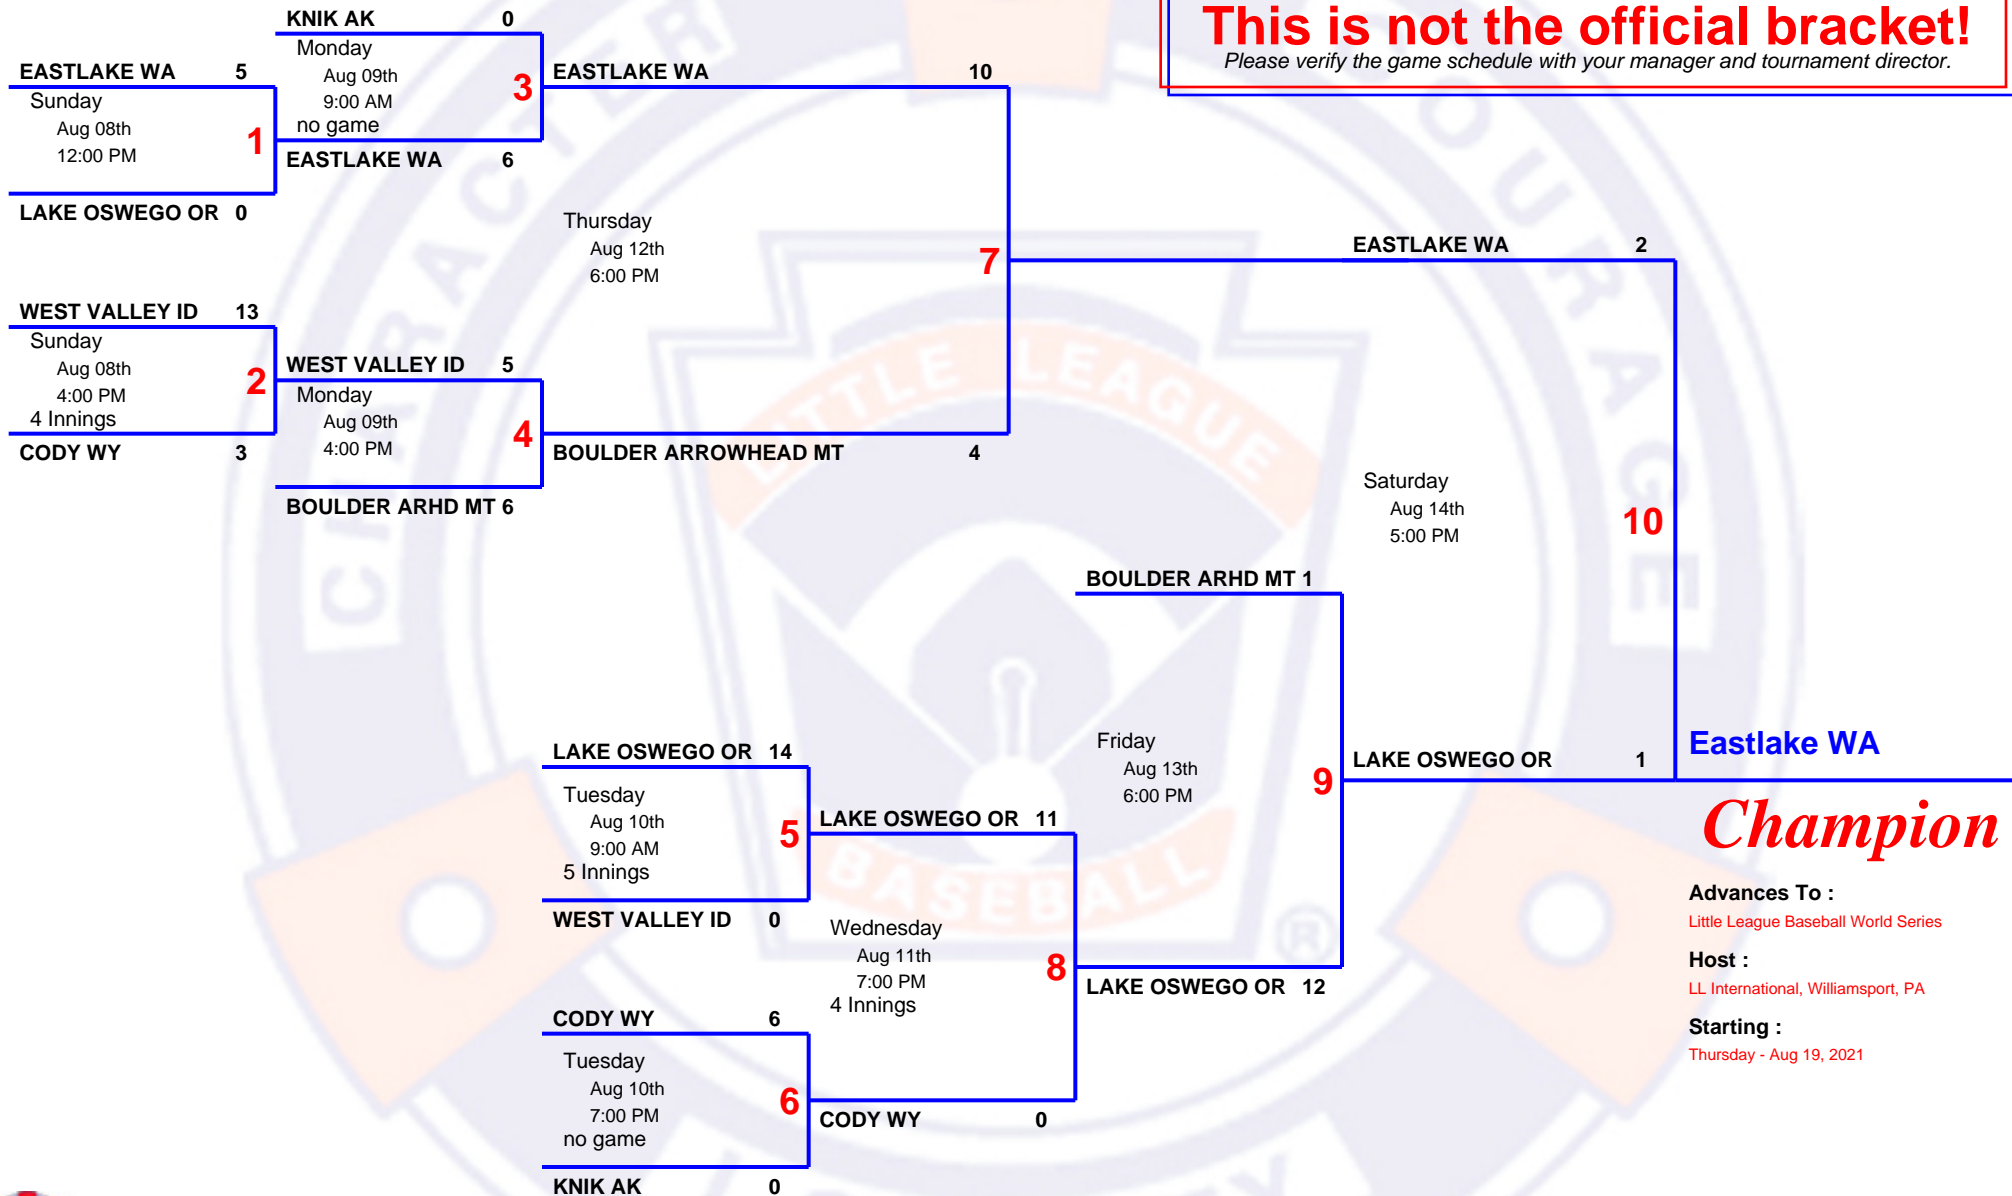

6 TEAM Double Elimination

2021 10-12

Northwest Regional Tournament

Host Little League Western Region
Field 6707 Little League Dr., San Bernadino, CA 92497
Website <http://littleleague.org>

This is not the official bracket!

Please verify the game schedule with your manager and tournament director.

Champion

Advances To :
 Little League Baseball World Series
Host :
 LL International, Williamsport, PA
Starting :
 Thursday - Aug 19, 2021