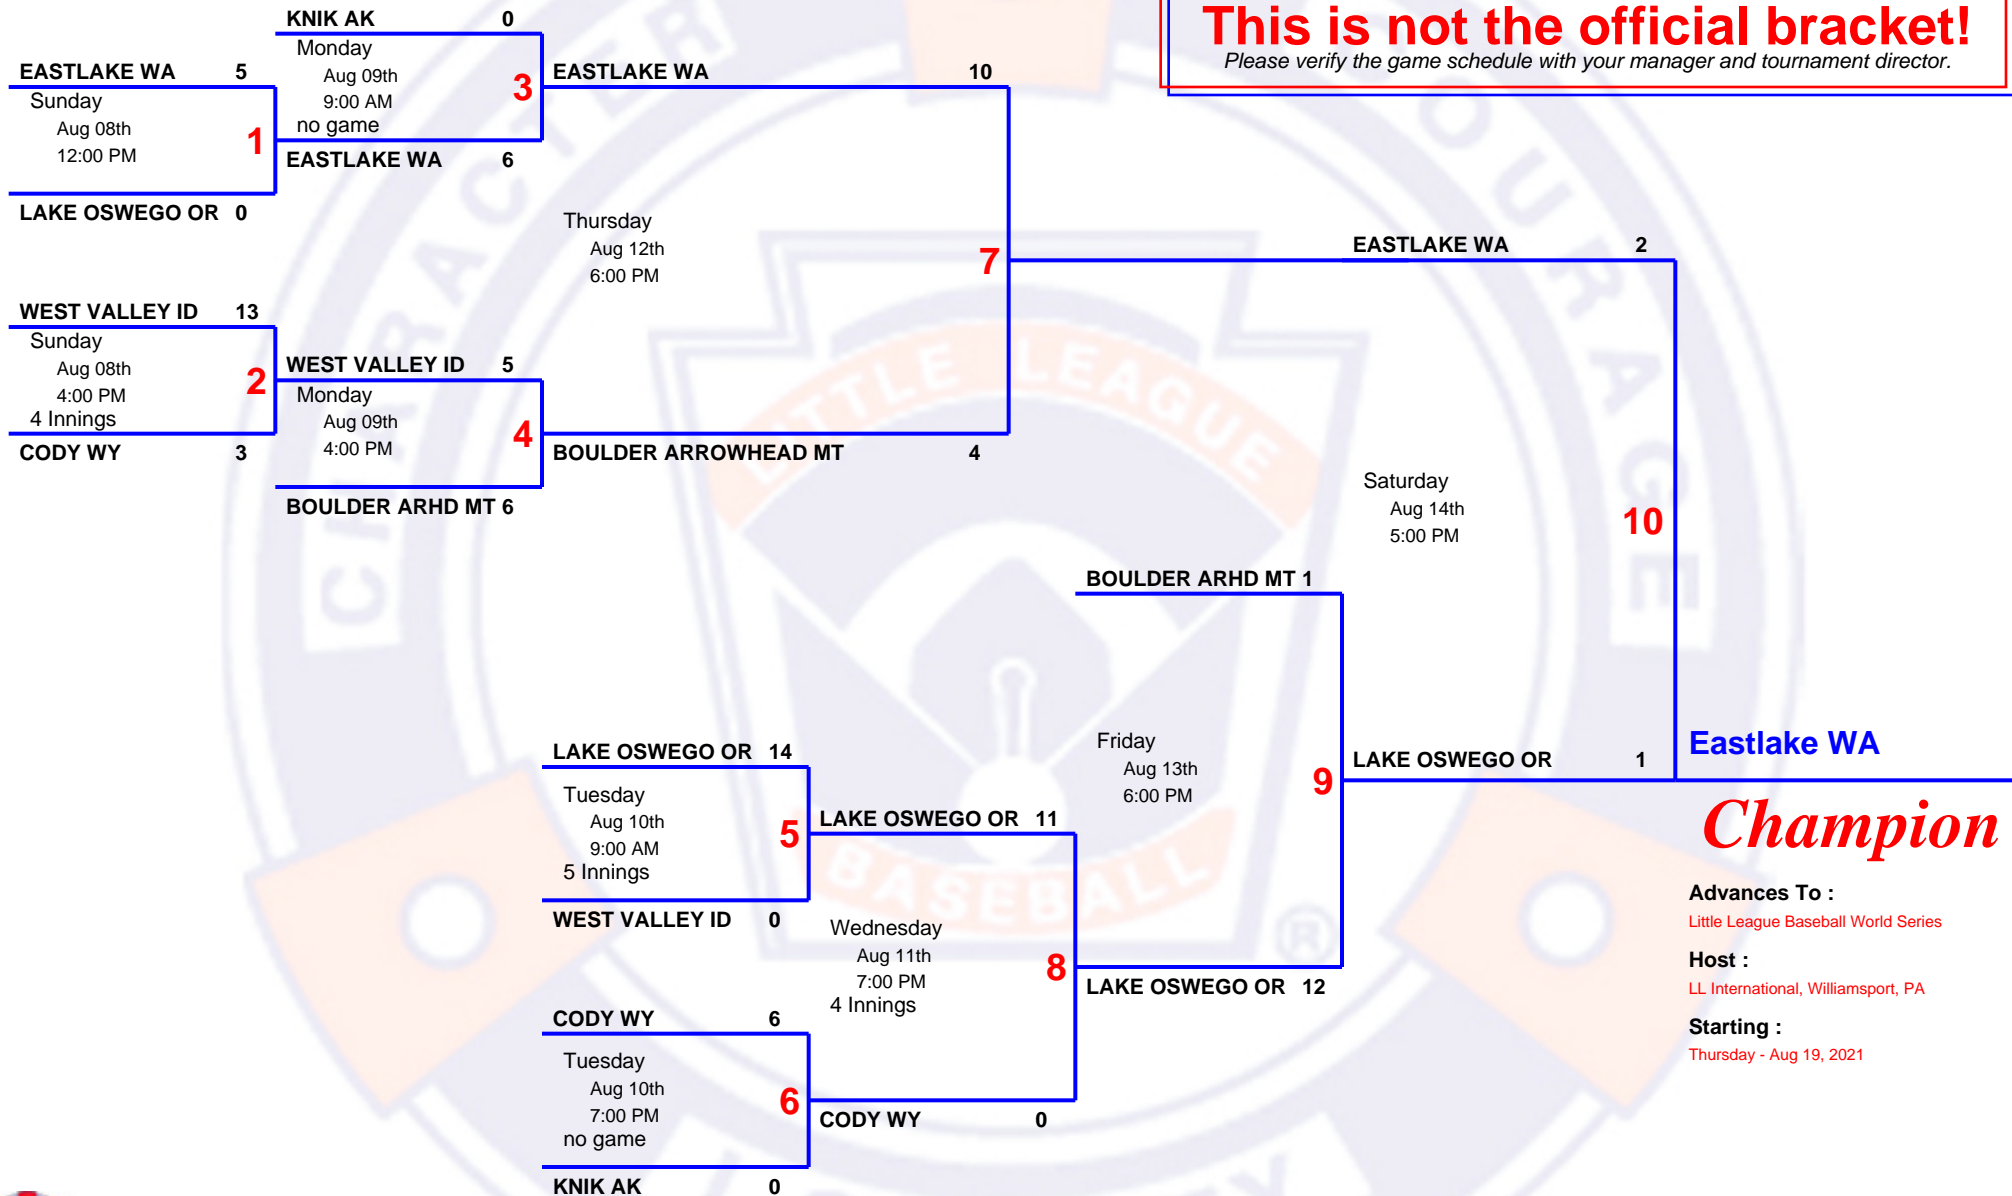

# 6 TEAM Double Elimination

2021 11-12

## Northwest Regional Tournament

Host Little League Western Region  
 Field 6707 Little League Dr., San Bernadino, CA 92497  
 Website <http://littleleague.org>

**This is not the official bracket!**

Please verify the game schedule with your manager and tournament director.

**Champion**

**Advances To :**  
 Little League Baseball World Series  
**Host :**  
 LL International, Williamsport, PA  
**Starting :**  
 Thursday - Aug 19, 2021