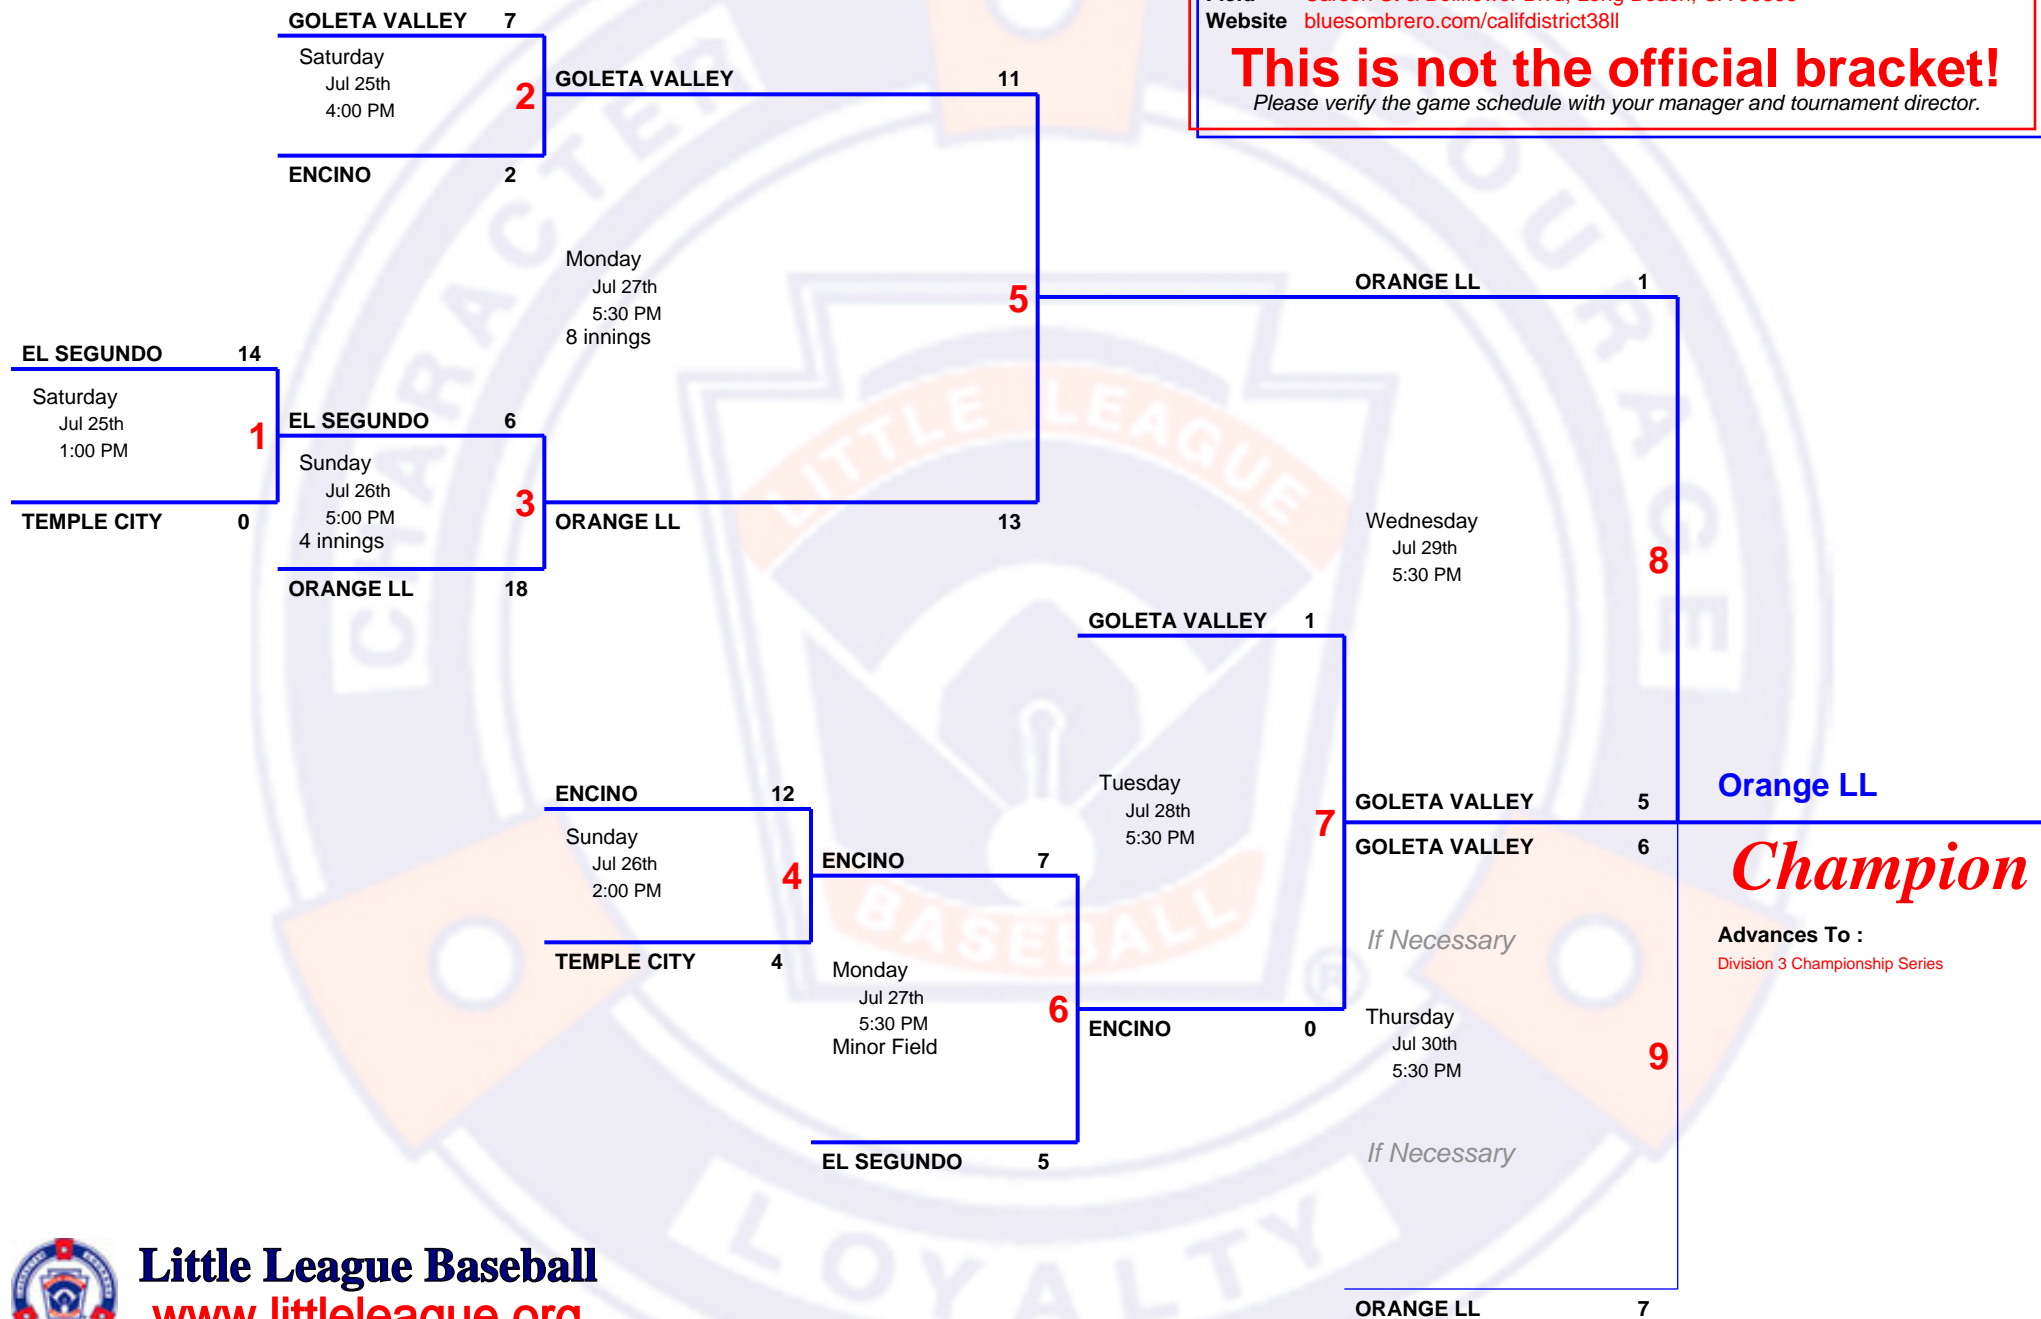

5 TEAM Double Elimination

2009 9 & 10

Sub-Division 3 North Tournament

Host District 38 at Lakewood Village LL
Field Carson St & Bellflower Blvd, Long Beach, CA 90808
Website bluesombrero.com/califdistrict38ll

This is not the official bracket!

Please verify the game schedule with your manager and tournament director.

Little League Baseball
www.littleleague.org

Bracket last revised on Jul 31, 2009
please email your scores to : scores@cad13.info

Updated brackets can be found at <http://www.cad13.info/tournaments>

Bracket2pdf copyright 2024 WWWpages.com all rights reserved