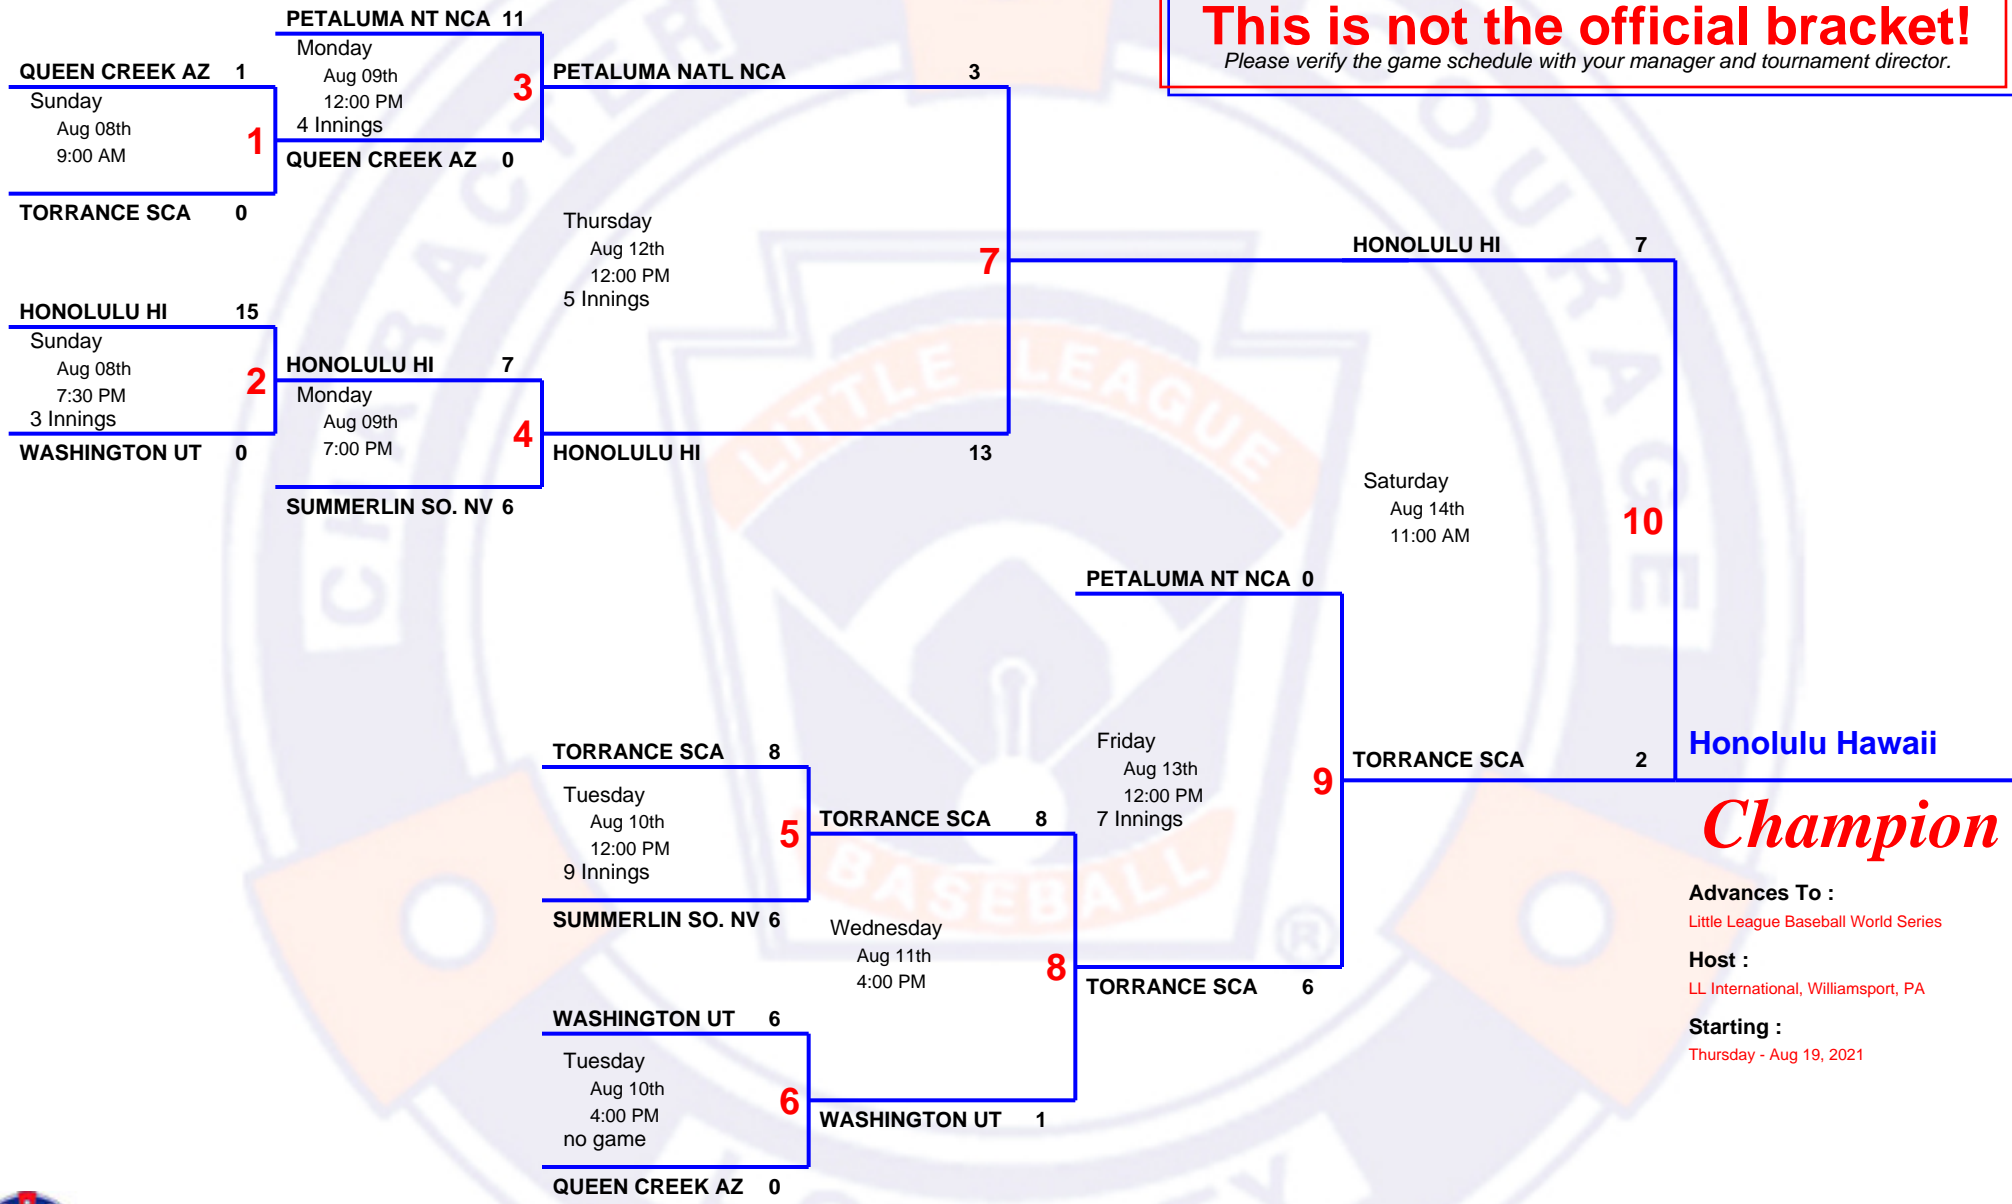

6 TEAM Double Elimination

2021 10-12
West Regional Tournament

Host Little League Western Region
Field 6707 Little League Dr., San Bernardino, CA 92497
Website <http://www.littleleague.org>

This is not the official bracket!

Please verify the game schedule with your manager and tournament director.

Honolulu Hawaii

Champion

Advances To :
Little League Baseball World Series

Host :
LL International, Williamsport, PA

Starting :
Thursday - Aug 19, 2021