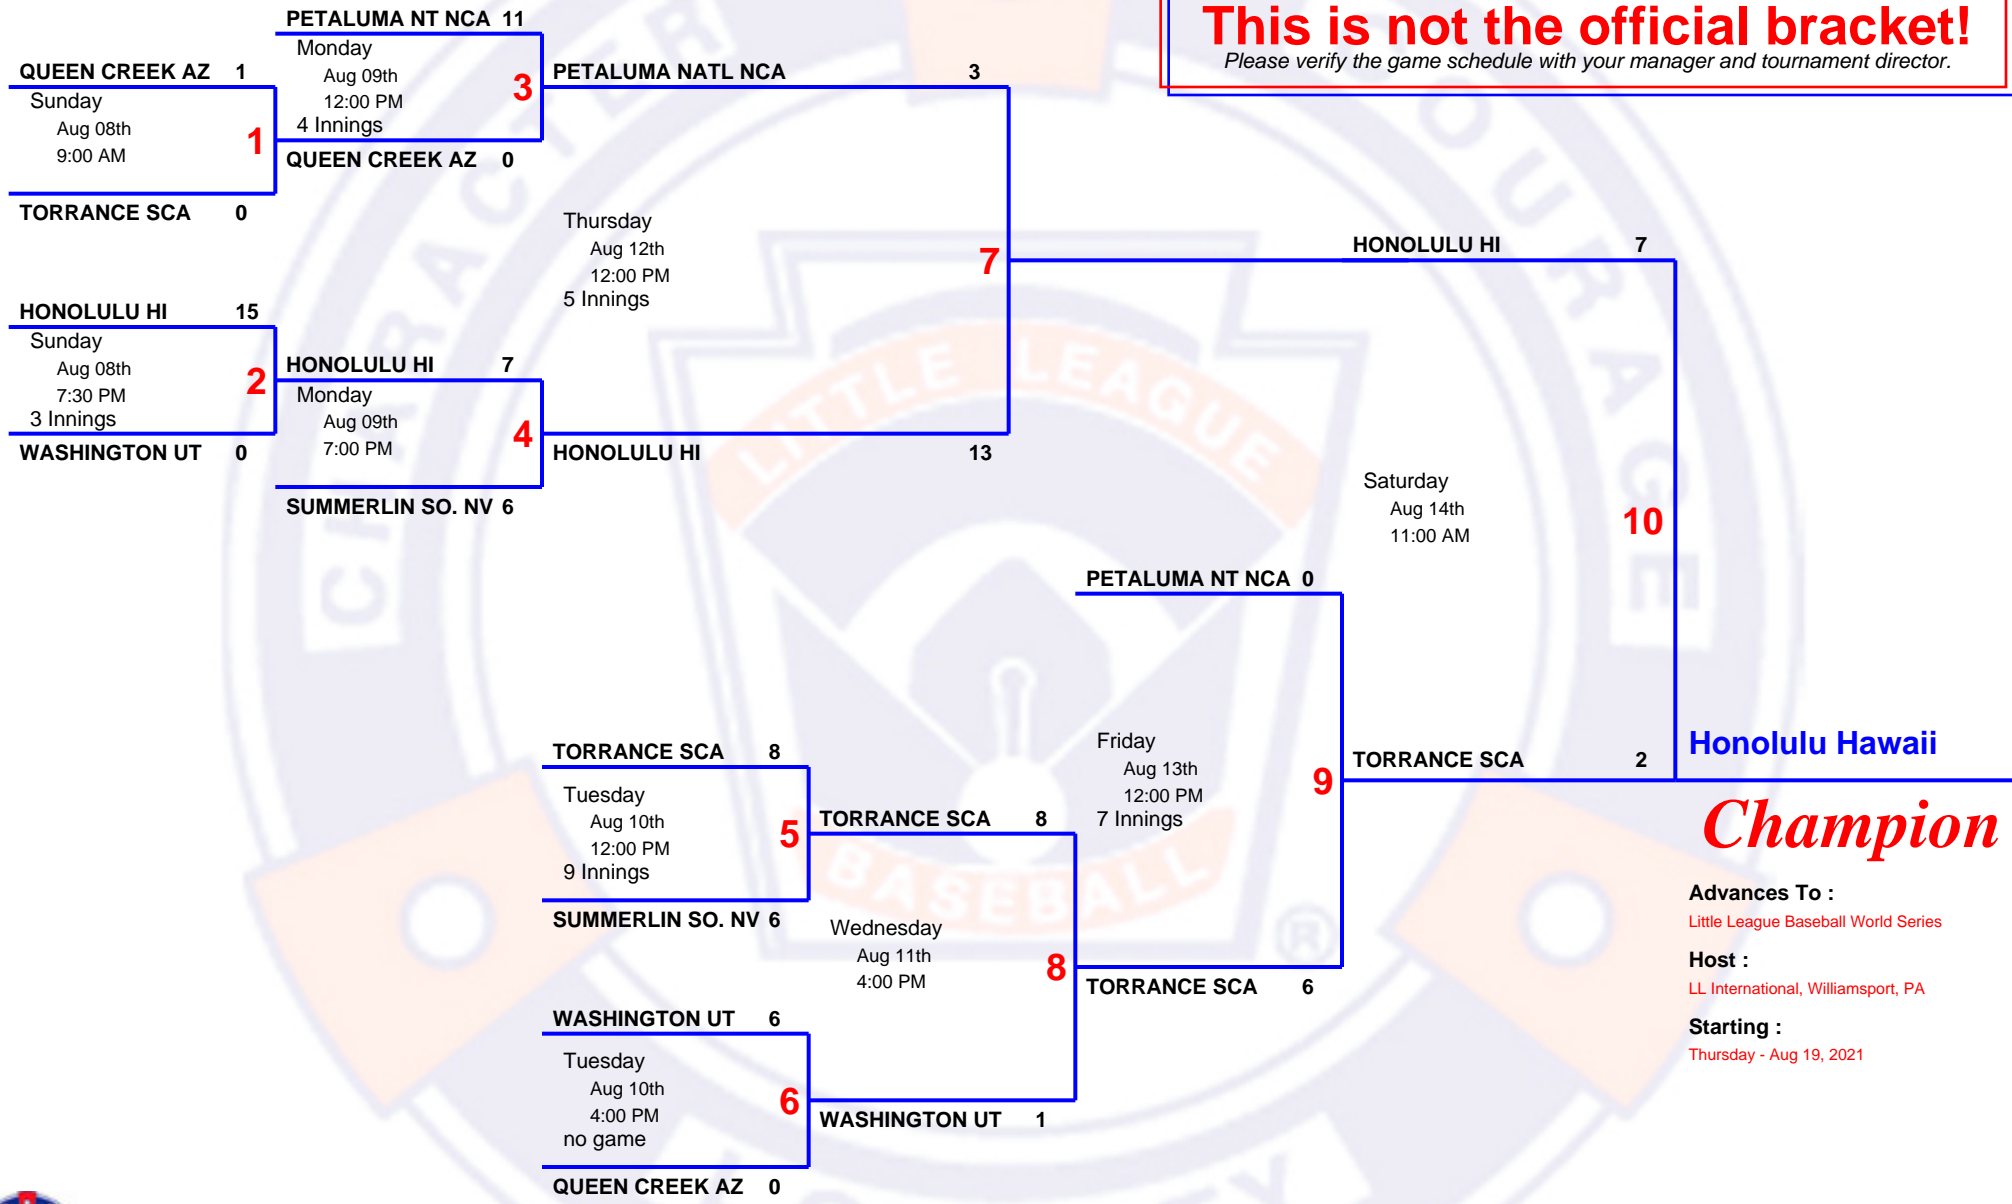

6 TEAM Double Elimination

2021 11-12
West Regional Tournament

Host Little League Western Region
Field 6707 Little League Dr., San Bernardino, CA 92497
Website <http://www.littleleague.org>

This is not the official bracket!
 Please verify the game schedule with your manager and tournament director.

Honolulu Hawaii

Champion

Advances To :
 Little League Baseball World Series

Host :
 LL International, Williamsport, PA

Starting :
 Thursday - Aug 19, 2021