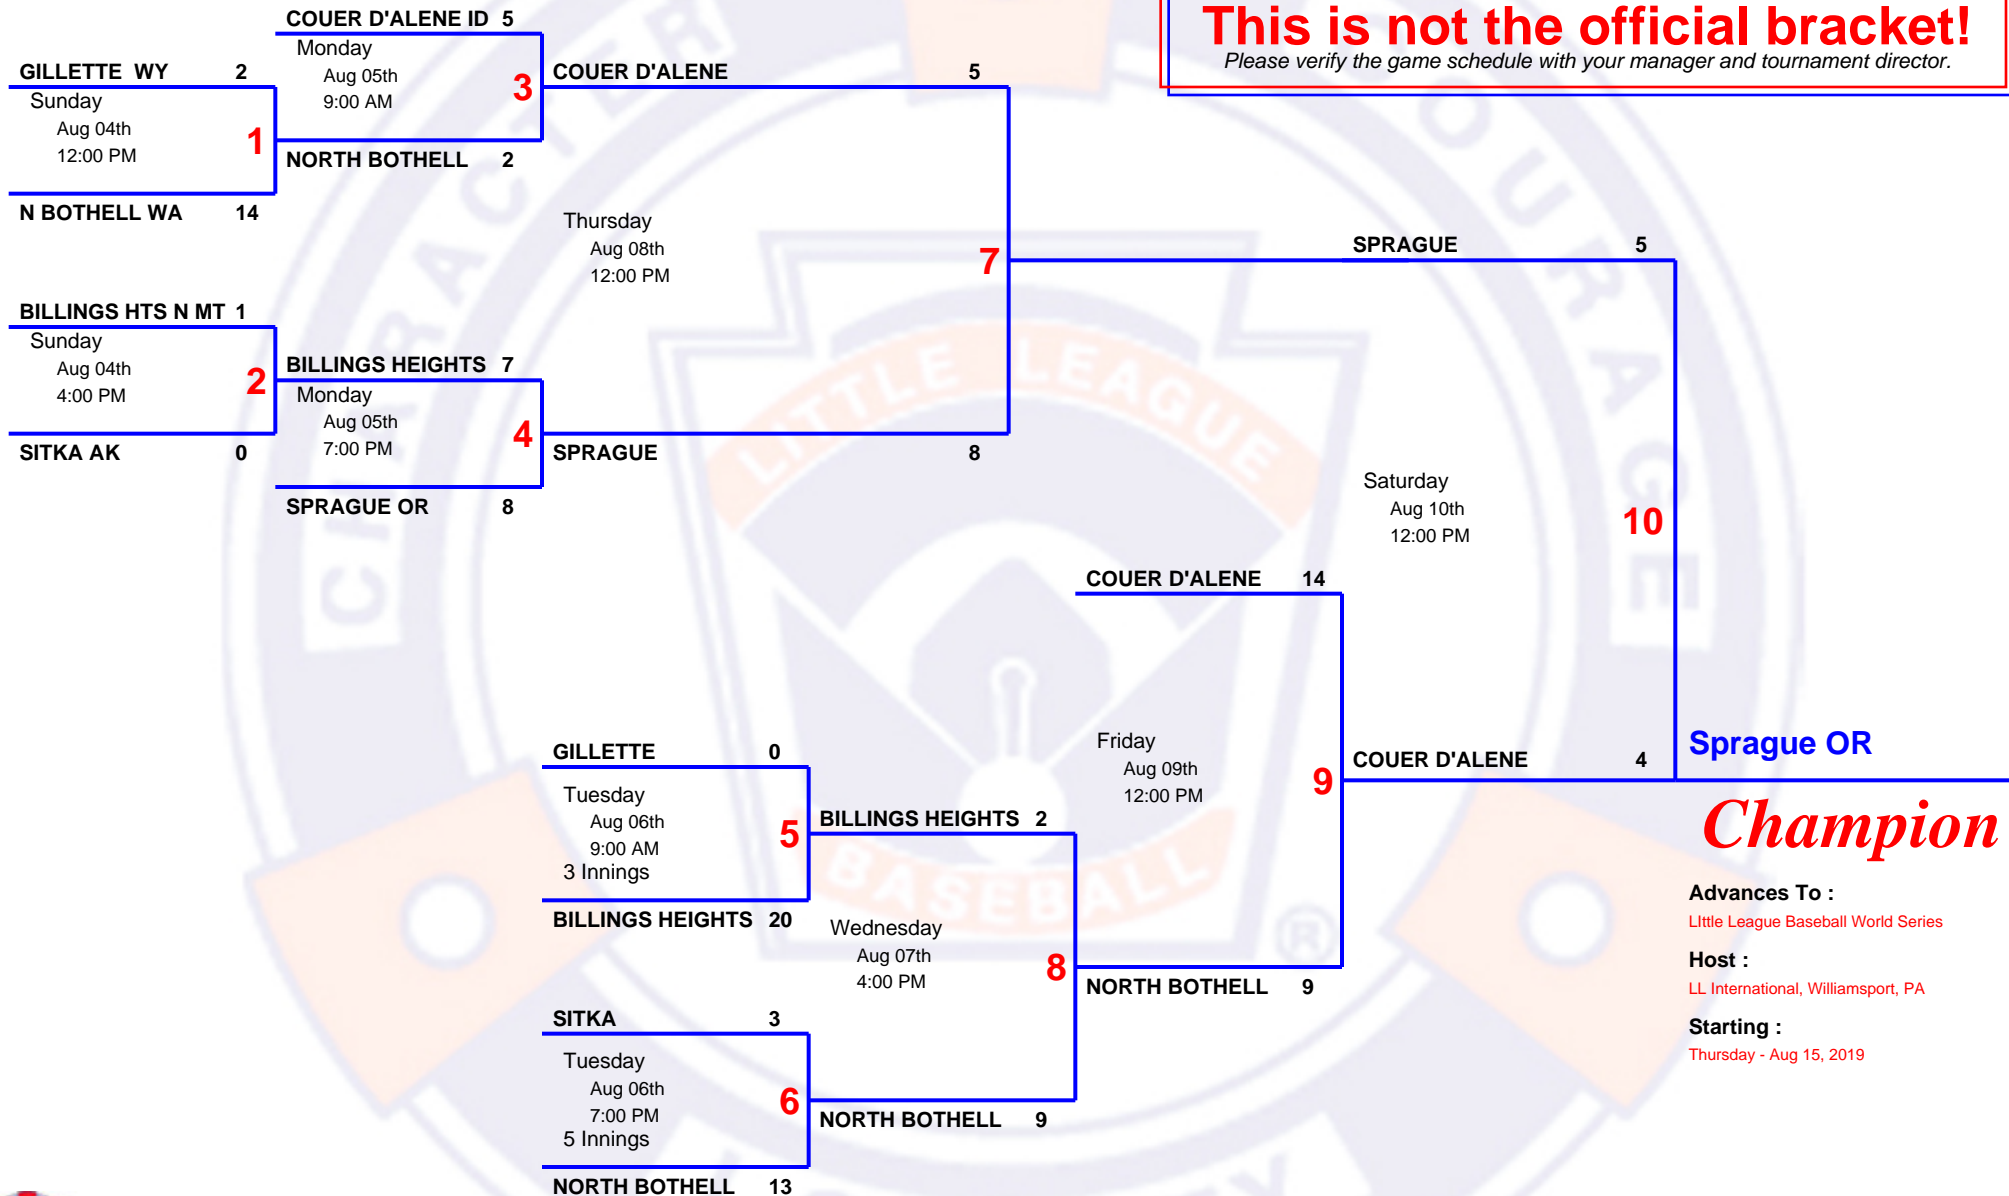

6 TEAM Double Elimination

2019 10-12

Northwest Region Tournament

Host Little League Western Region
Field 6707 Little League Dr, San Bernardino, CA 92407
Website <http://littleleague.org/>

This is not the official bracket!

Please verify the game schedule with your manager and tournament director.

Champion

Advances To :
 Little League Baseball World Series

Host :
 LL International, Williamsport, PA

Starting :
 Thursday - Aug 15, 2019