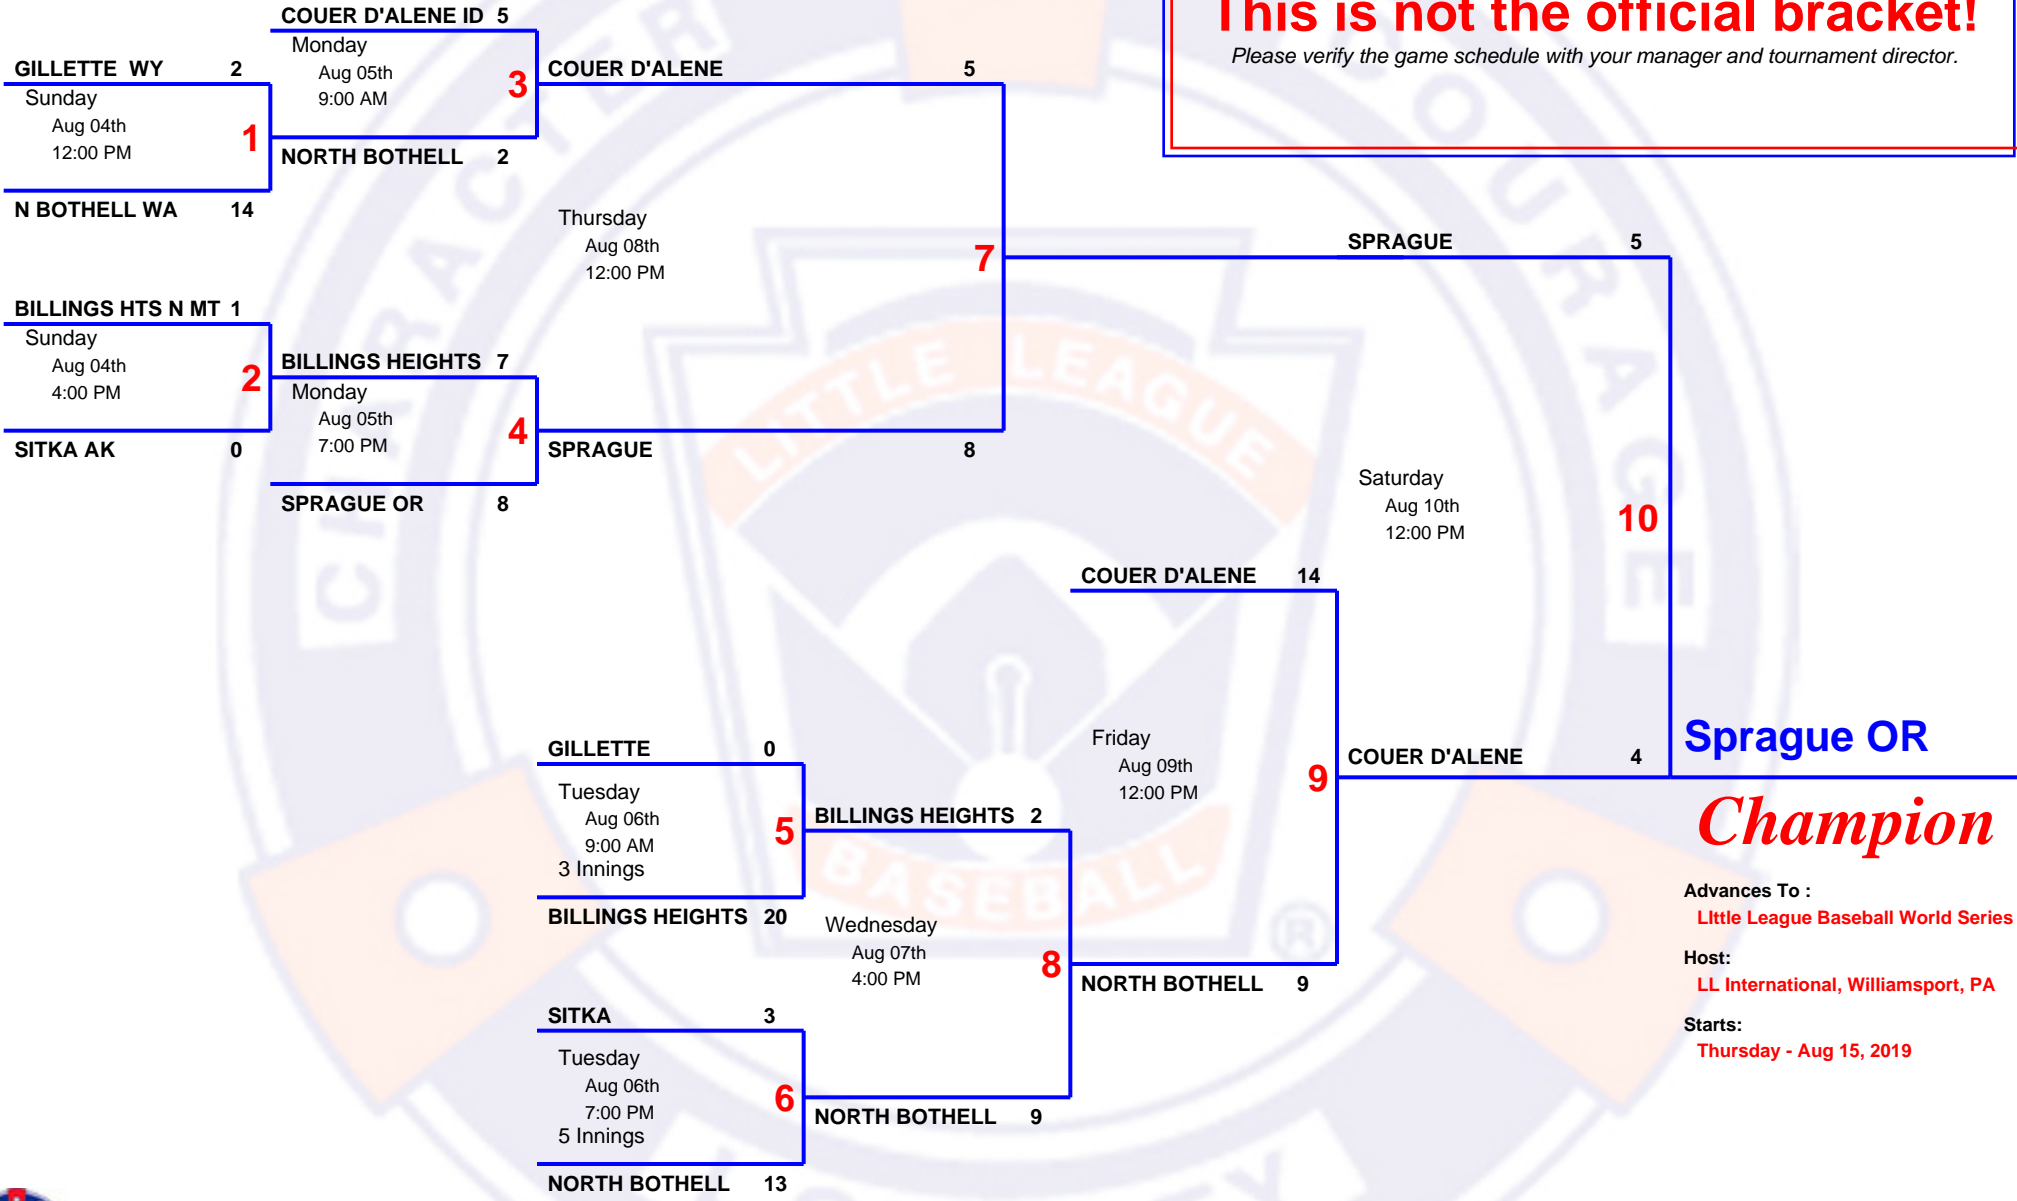

# 6 Team Double Elimination

**2019 11-12**  
**Northwest Region Tournament**

Host Little League Western Region  
 Field 6707 Little League Dr, San Bernardino, CA 92407  
 Website <http://litttleleague.org/>

This is not the official bracket!

Please verify the game schedule with your manager and tournament director.

Sprague OR

Champion

Advances To :  
 Little League Baseball World Series

Host:  
 LL International, Williamsport, PA

Starts:  
 Thursday - Aug 15, 2019