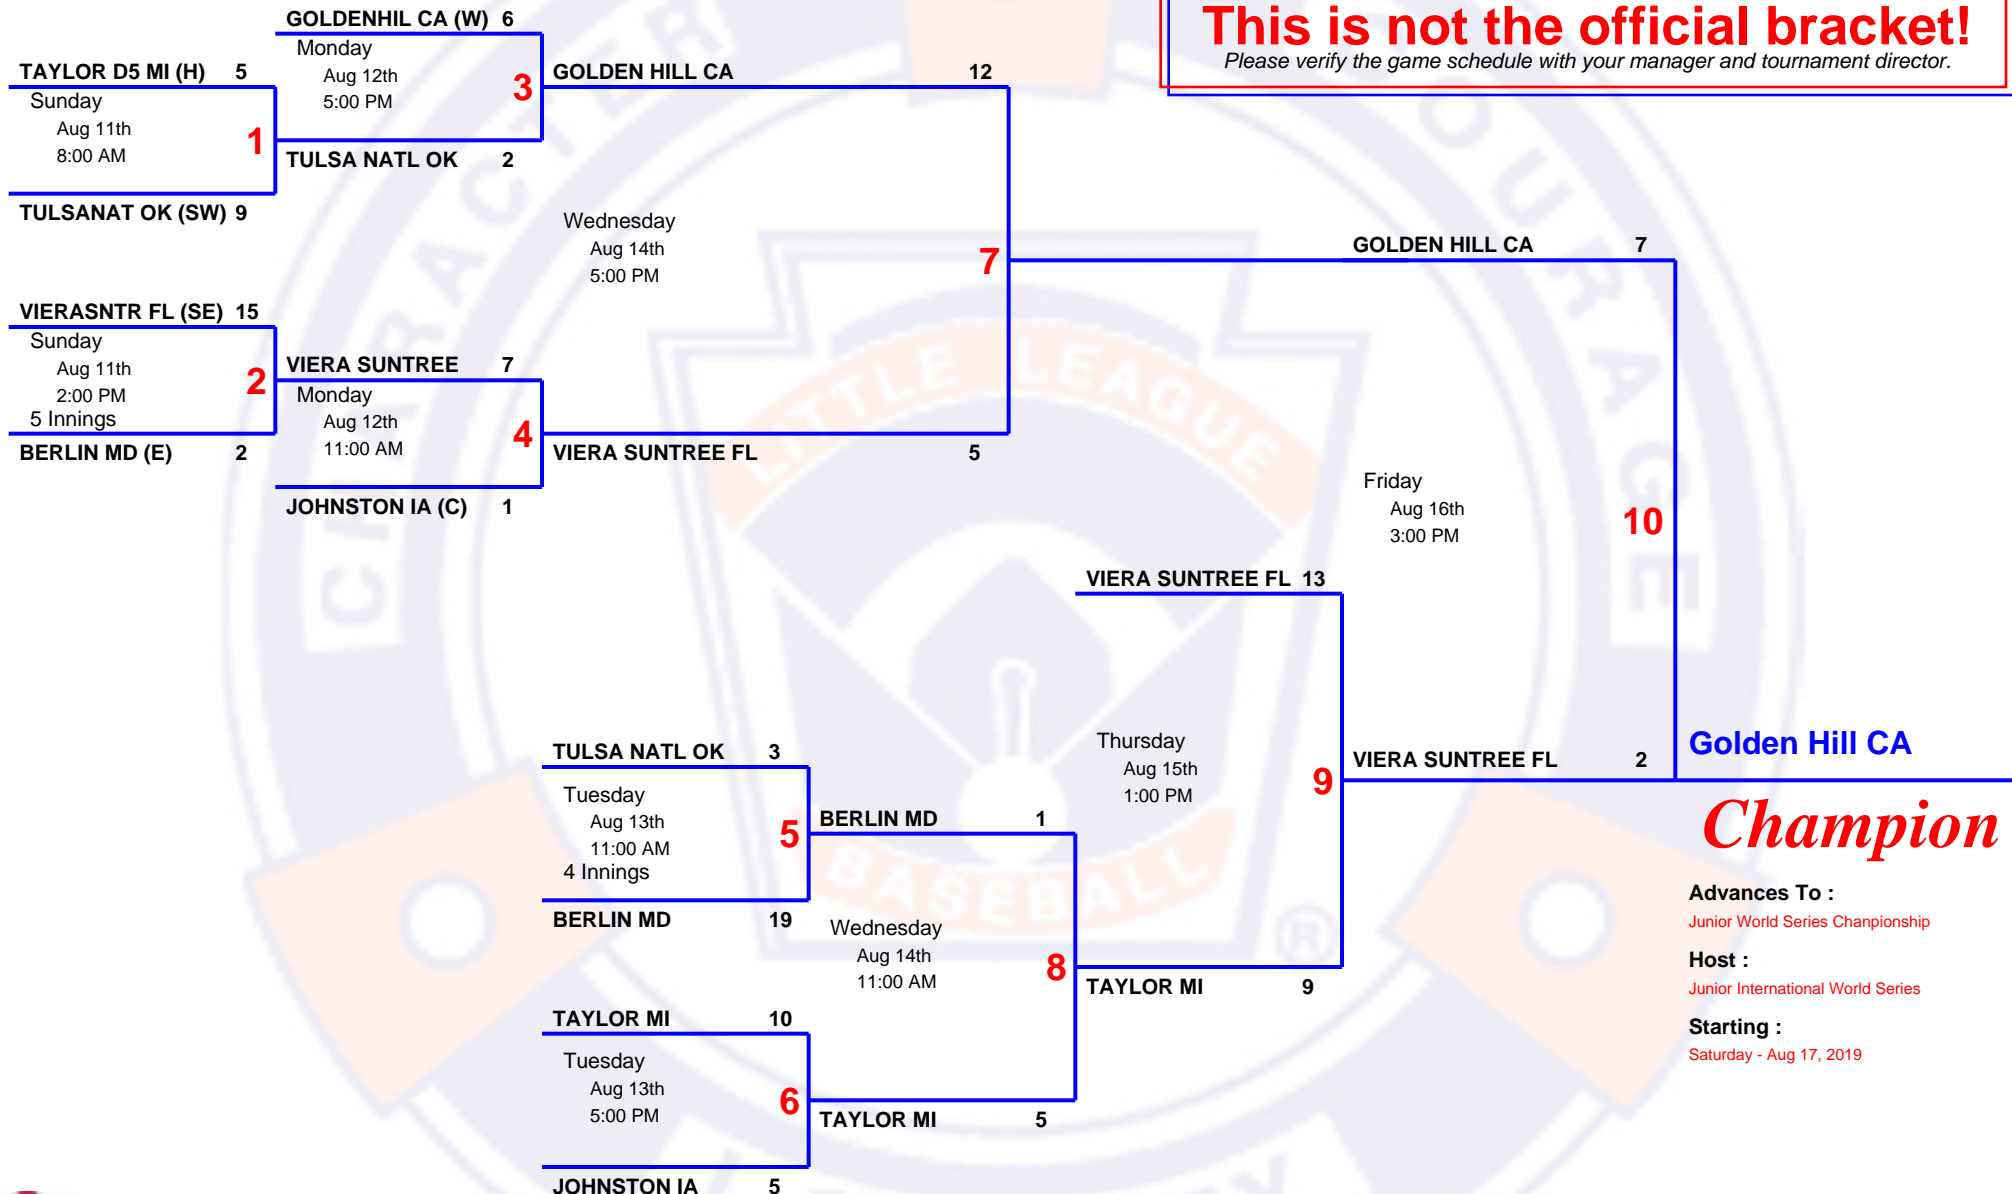

6 TEAM Double Elimination

2019 Junior JR World Series U.S. Bracket

Host Taylor, Michigan
Field Heritage Park, 12111 Pardee Rd, Taylor, MI 48180
Website littleleague.org/world-series/2019/jlwbs

This is not the official bracket!

Please verify the game schedule with your manager and tournament director.

Little League Baseball
www.littleleague.org

Bracket last revised on Jun 20, 2019
please email your scores to : scores@cad13.info

Updated brackets can be found at <http://www.cad13.info/tournaments>
Bracket2pdf copyright 2024 WWWpages.com all rights reserved