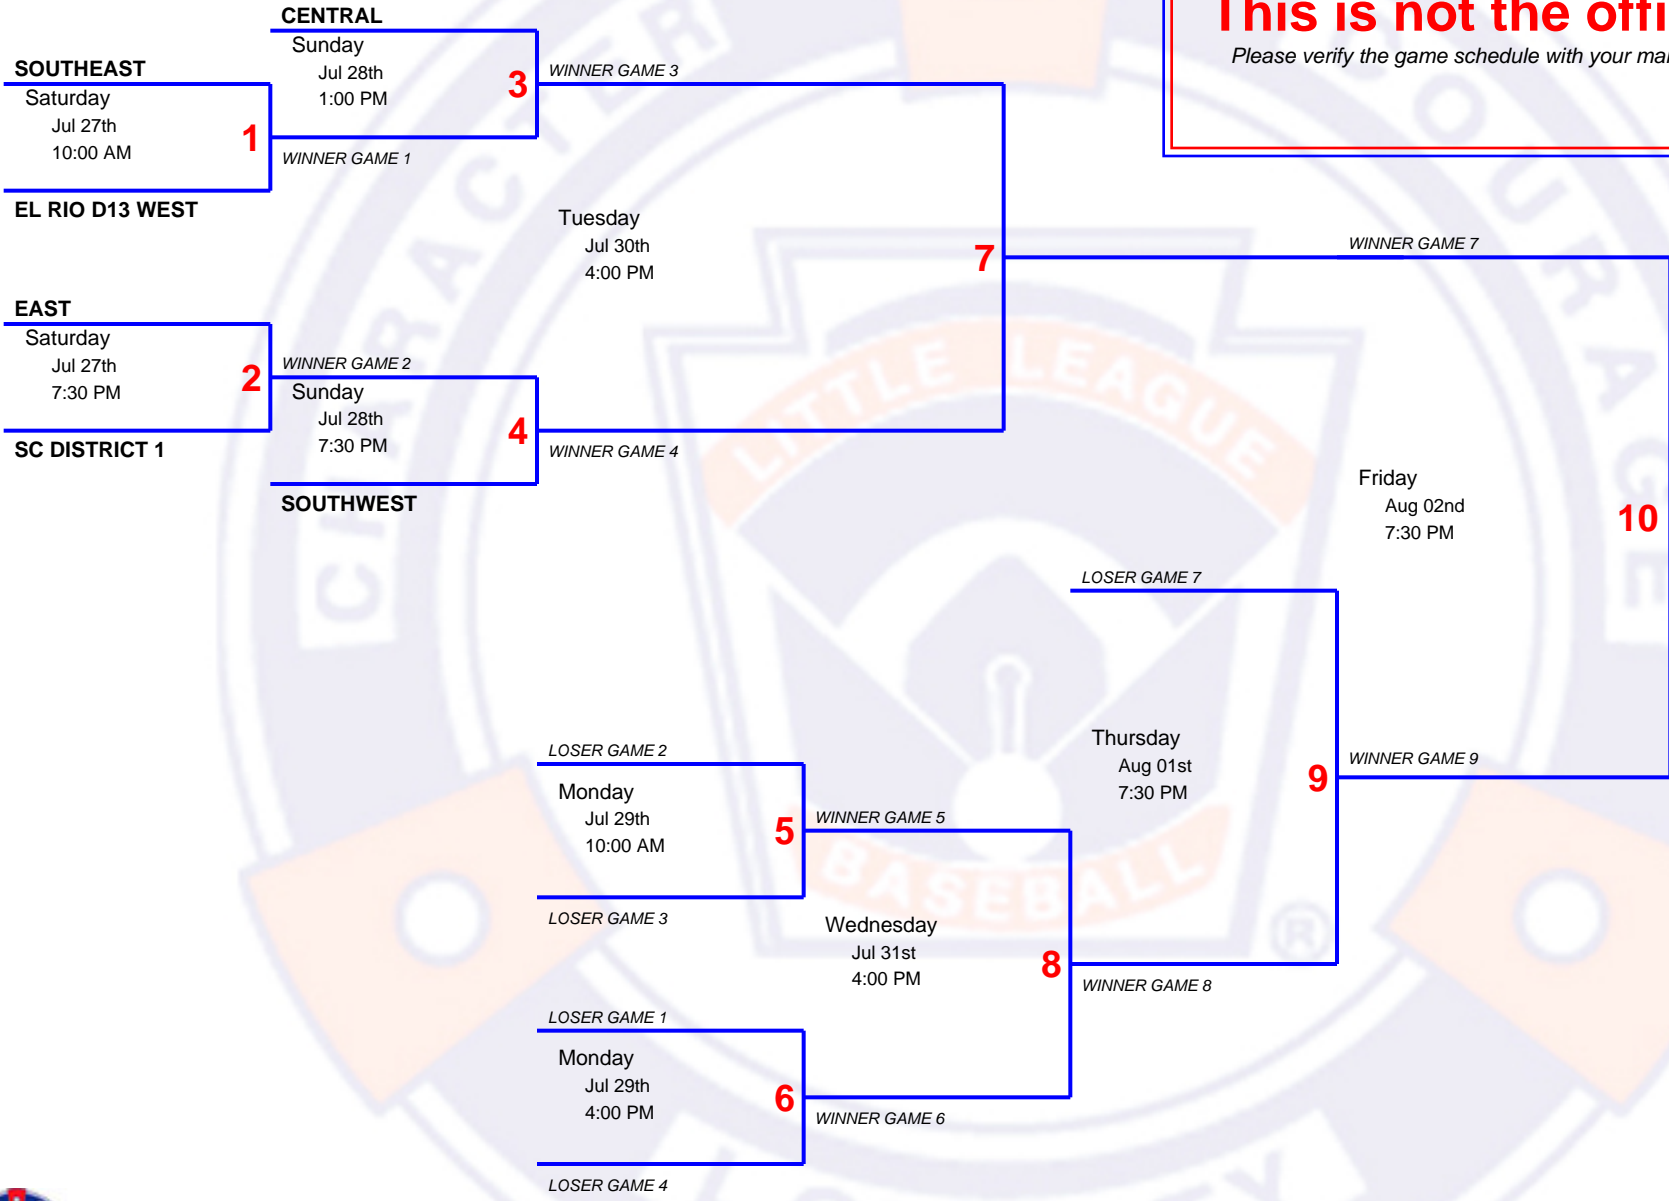

# 6 Team Double Elimination

**2019 Senior**  
*Senior World Series U.S. Bracket*

Host **SC District 1, Easley, South Carolina**  
 Field **111 Walkers Way, Easley, SC 29642**  
 Website **littleleague.org/world-series/2019/slbws**

**This is not the official bracket!**  
*Please verify the game schedule with your manager and tournament director.*

*Champion*

**Advances To :**  
**International Senior World Series**

**Host:**  
**SC District 1, Easley, SC**

**Starts:**  
**Saturday - Aug 03, 2019**