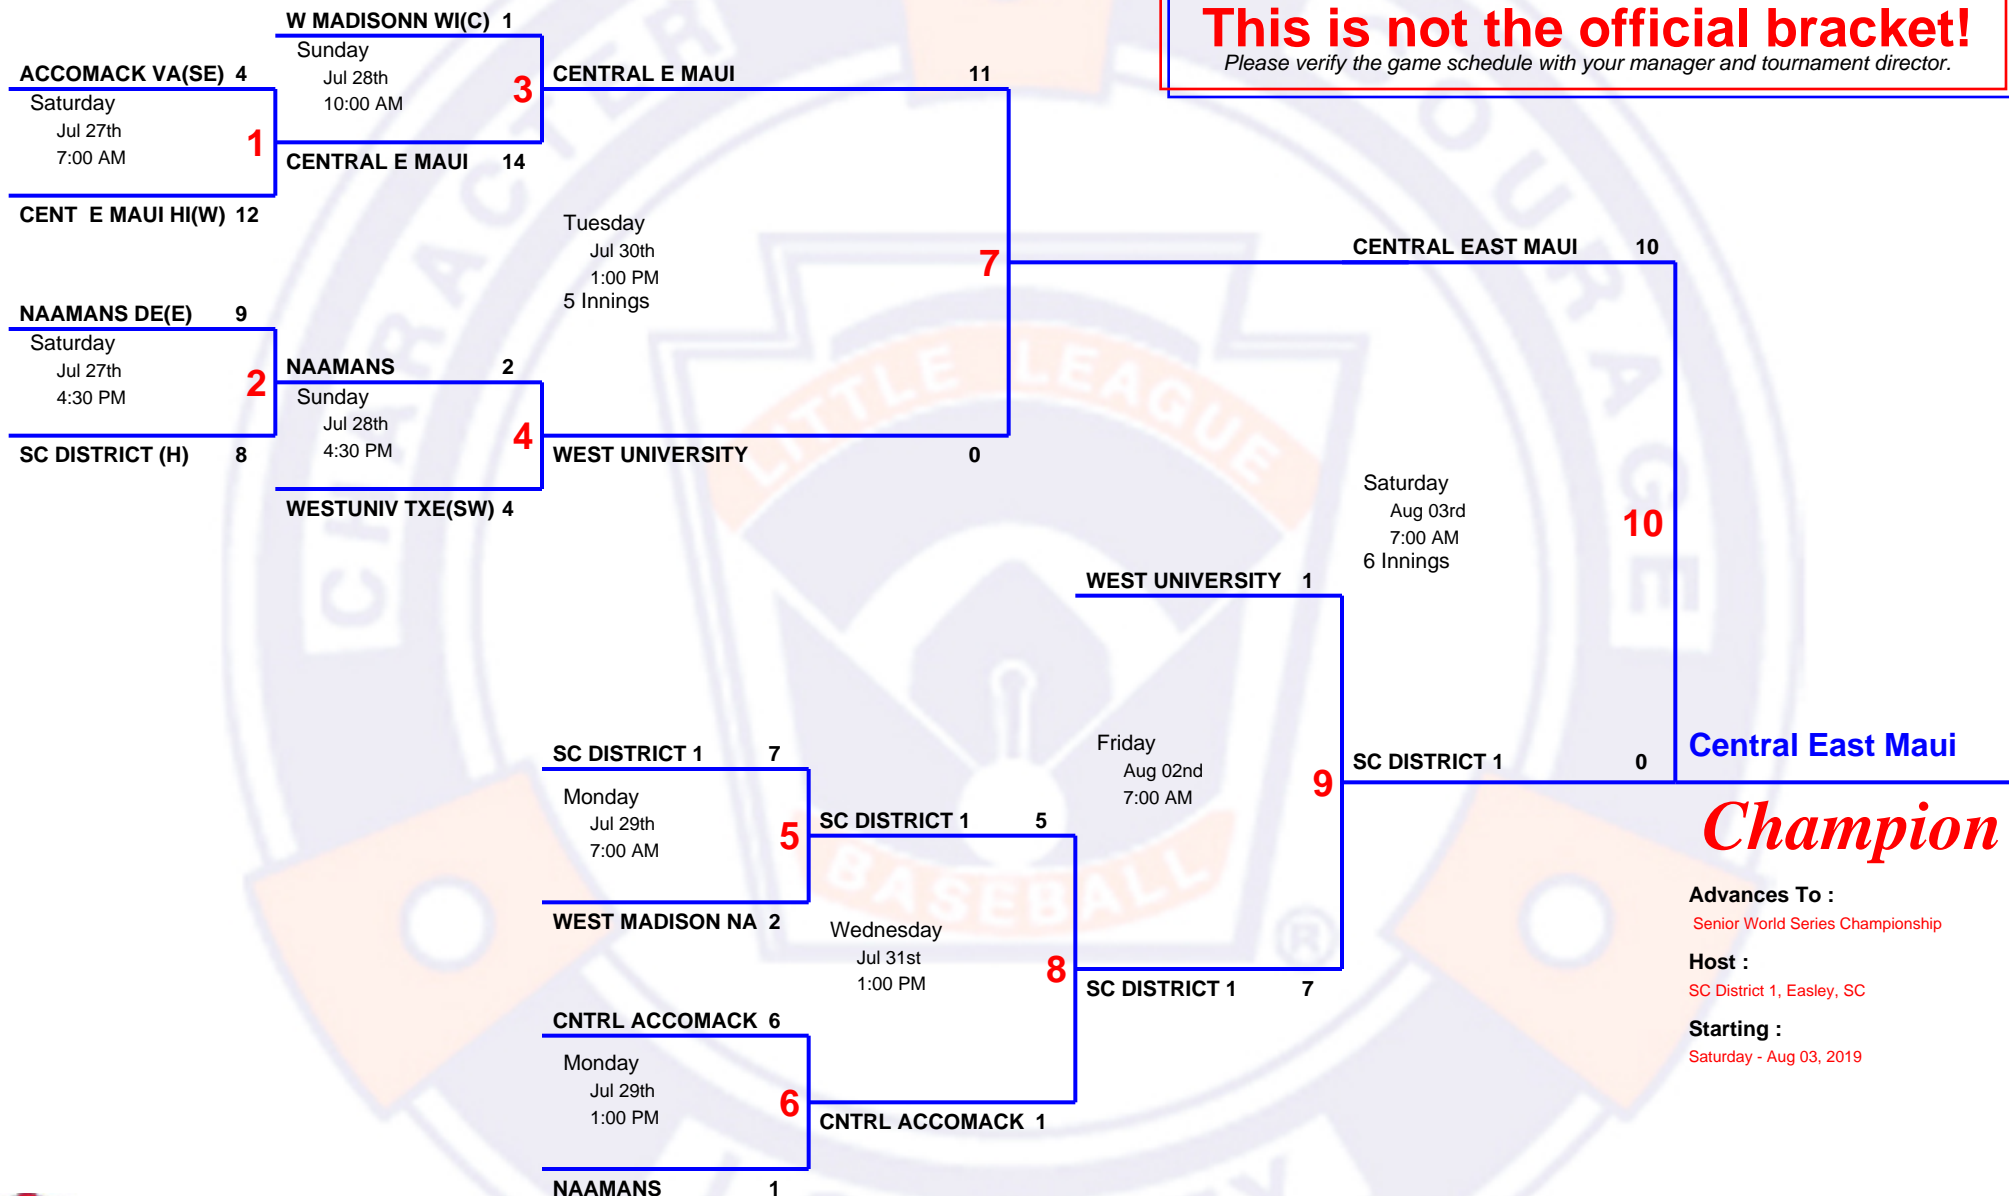

6 TEAM Double Elimination

2019 Senior SR World Series U.S. Bracket

Host SC District 1, Easley, South Carolina
 Field 111 Walkers Way, Easley, SC 29642
 Website littleleague.org/world-series/2019/slbws

This is not the official bracket!

Please verify the game schedule with your manager and tournament director.

Champion

Advances To :
 Senior World Series Championship

Host :
 SC District 1, Easley, SC

Starting :
 Saturday - Aug 03, 2019