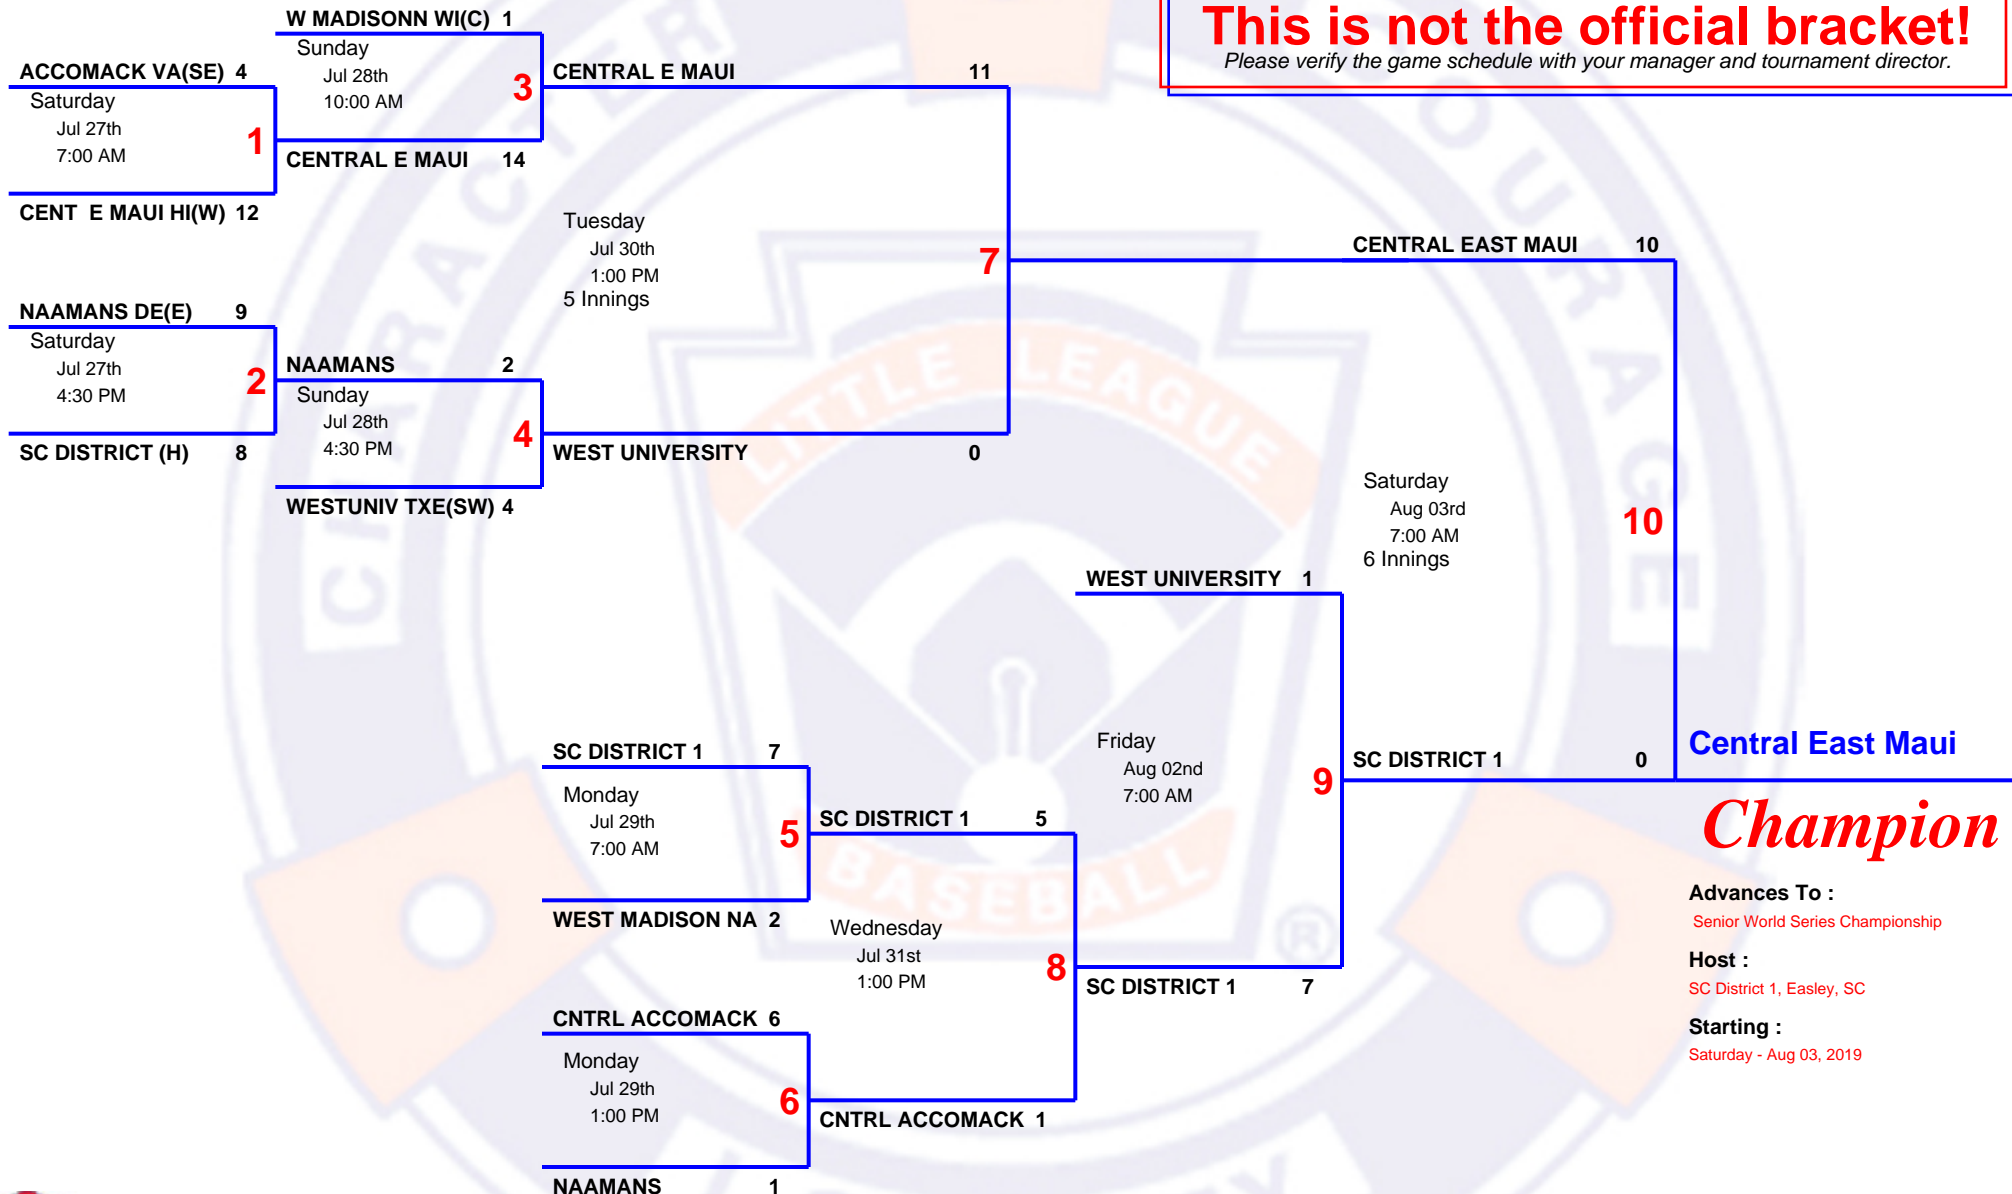

# 6 TEAM Double Elimination

## 2019 Senior SR World Series U.S. Bracket

**Host** SC District 1, Easley, South Carolina  
**Field** 111 Walkers Way, Easley, SC 29642  
**Website** [littleleague.org/world-series/2019/slbws](http://littleleague.org/world-series/2019/slbws)

**This is not the official bracket!**

Please verify the game schedule with your manager and tournament director.

**Champion**

**Advances To :**  
Senior World Series Championship

**Host :**  
SC District 1, Easley, SC

**Starting :**  
Saturday - Aug 03, 2019