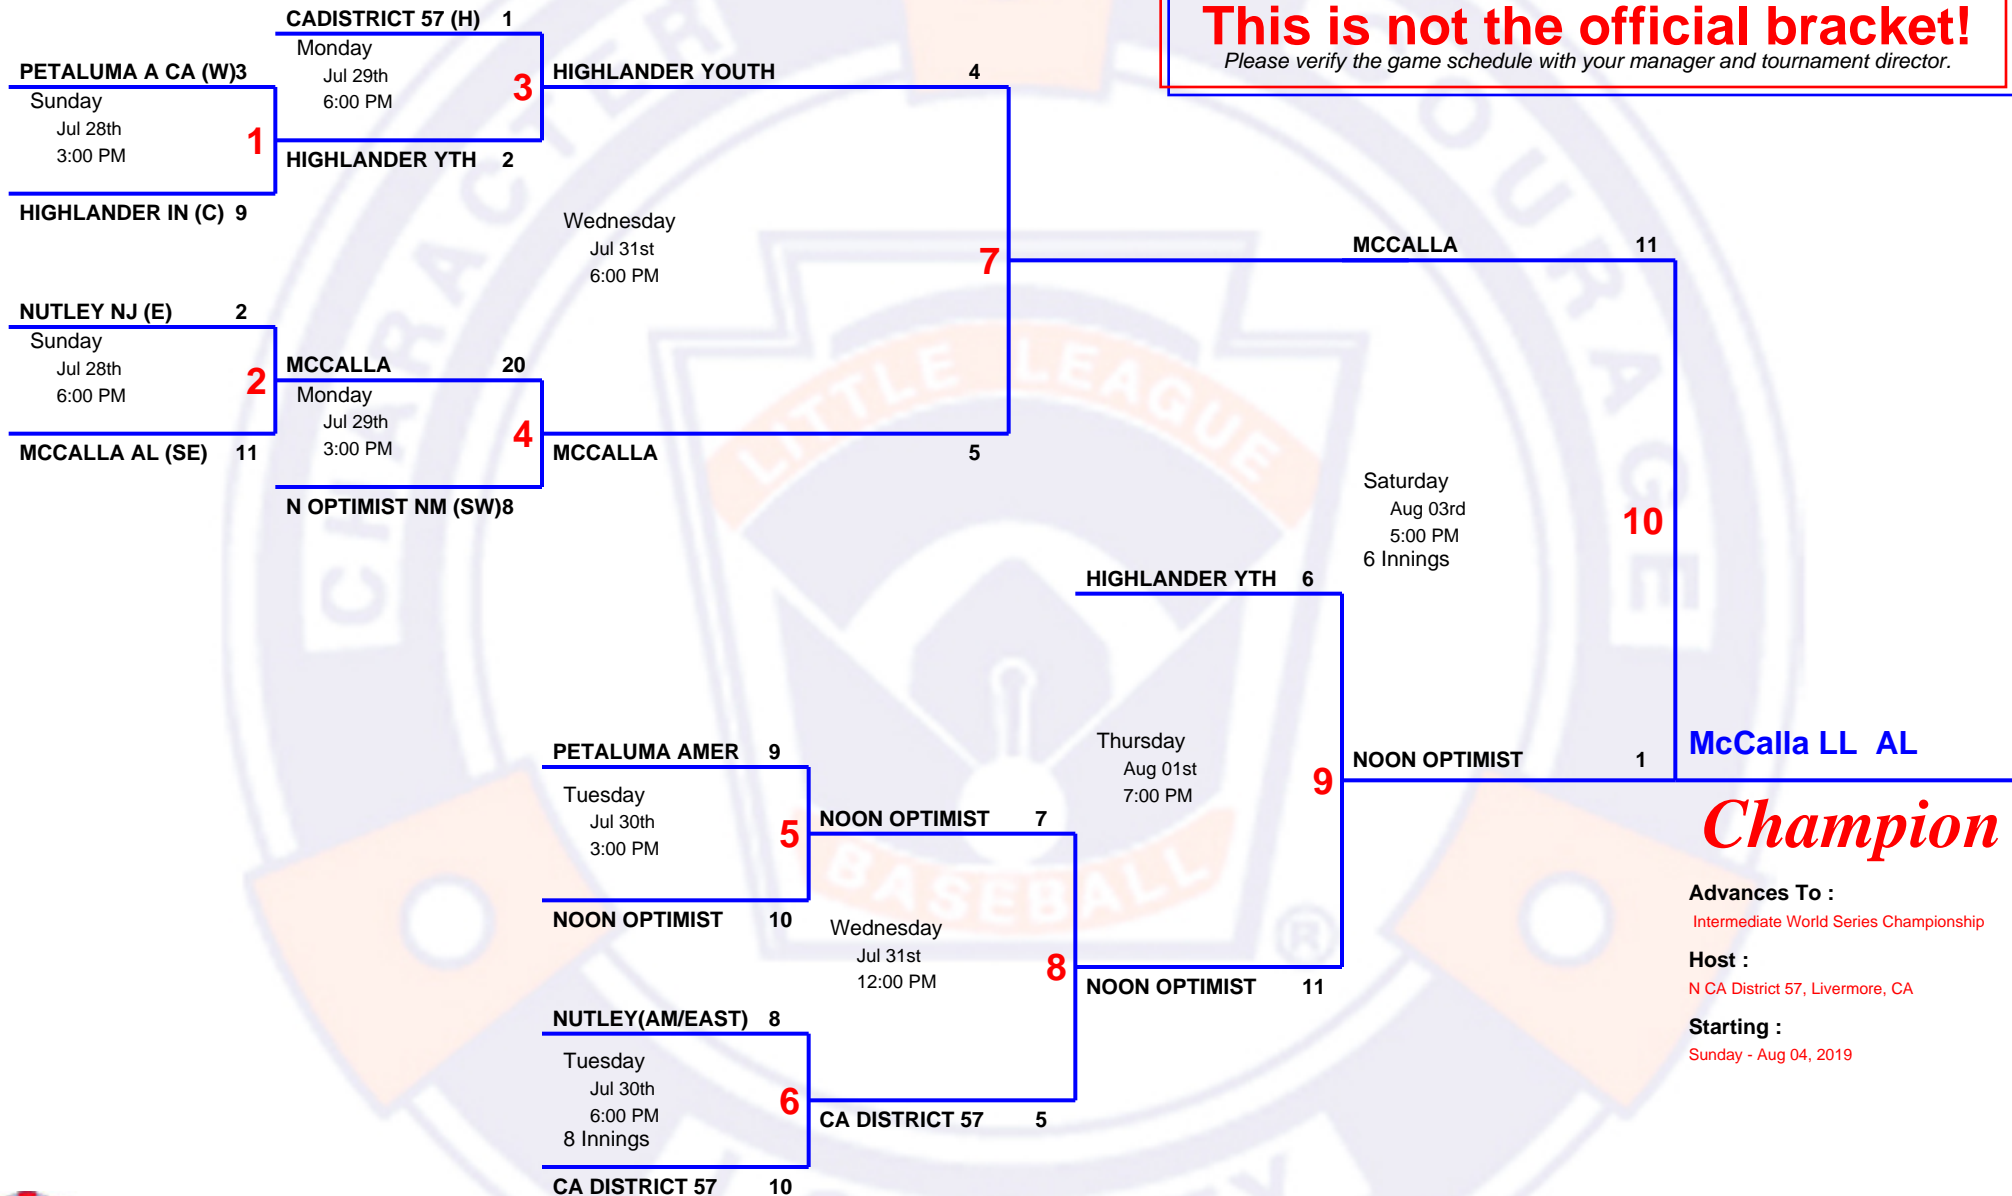

6 TEAM Double Elimination

2019 Intermediate LLI World Series U.S. Bracket

Host N CA District 57, Livermore, CA
Field Max Baer Park, Livermore CA
Website littleleague.org

This is not the official bracket!

Please verify the game schedule with your manager and tournament director.

Champion

Advances To :
Intermediate World Series Championship
Host :
N CA District 57, Livermore, CA
Starting :
Sunday - Aug 04, 2019