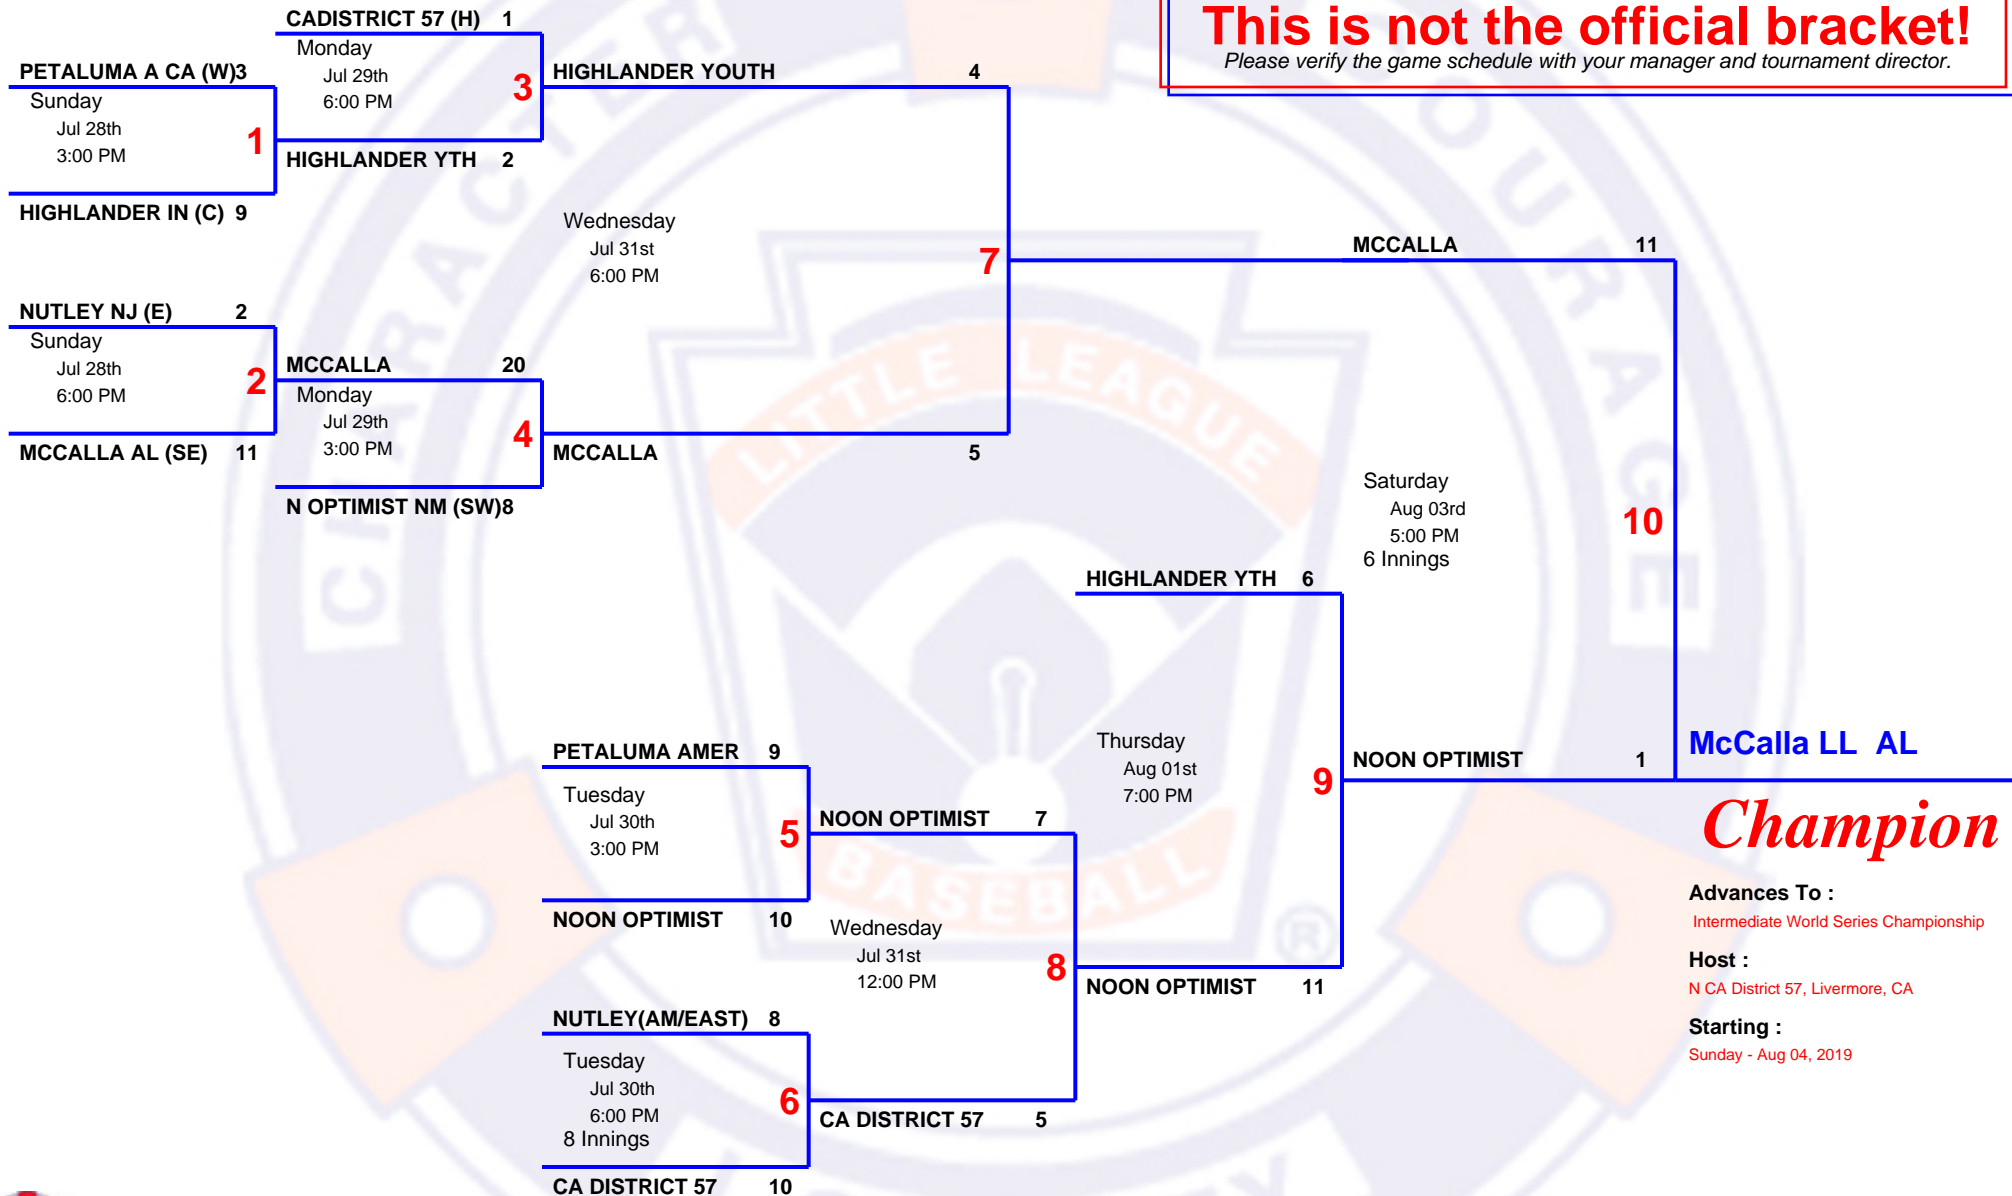

6 TEAM Double Elimination

2019 Intermediate

LLI World Series U.S. Bracket

Host N CA District 57, Livermore, CA
 Field Max Baer Park, Livermore CA
 Website littleleague.org

This is not the official bracket!

Please verify the game schedule with your manager and tournament director.

Champion

Advances To :
 Intermediate World Series Championship
Host :
 N CA District 57, Livermore, CA
Starting :
 Sunday - Aug 04, 2019