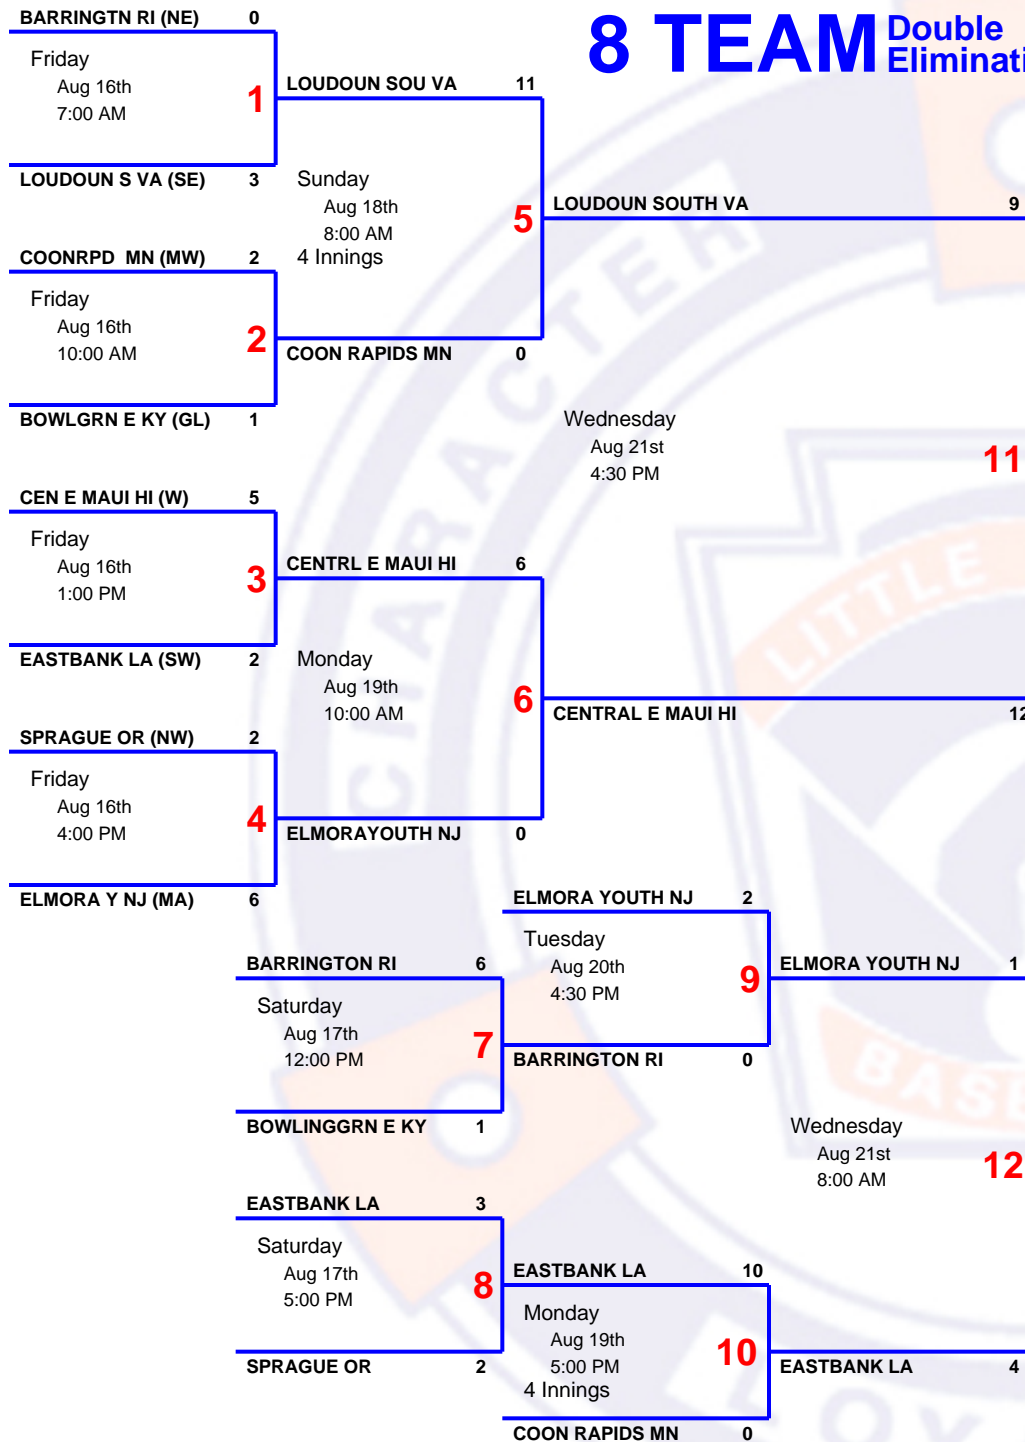

8 TEAM Double Elimination

2019 10-12

Little League World Series U.S. Bracket

Host LL International, Williamsports, Pa
 Field 539 US Route 16 Hwy, Williamsport, PA 17701
 Website <http://www.llbws.org>

This is not the official bracket!

Please verify the game schedule with your manager and tournament director.

Eastbank LL LA

Champion

Advances To :
 Little League World Series Championship
Host :
 LL International, Williamsport, PA 17701
Starting :
 Sunday - Aug 25, 2019