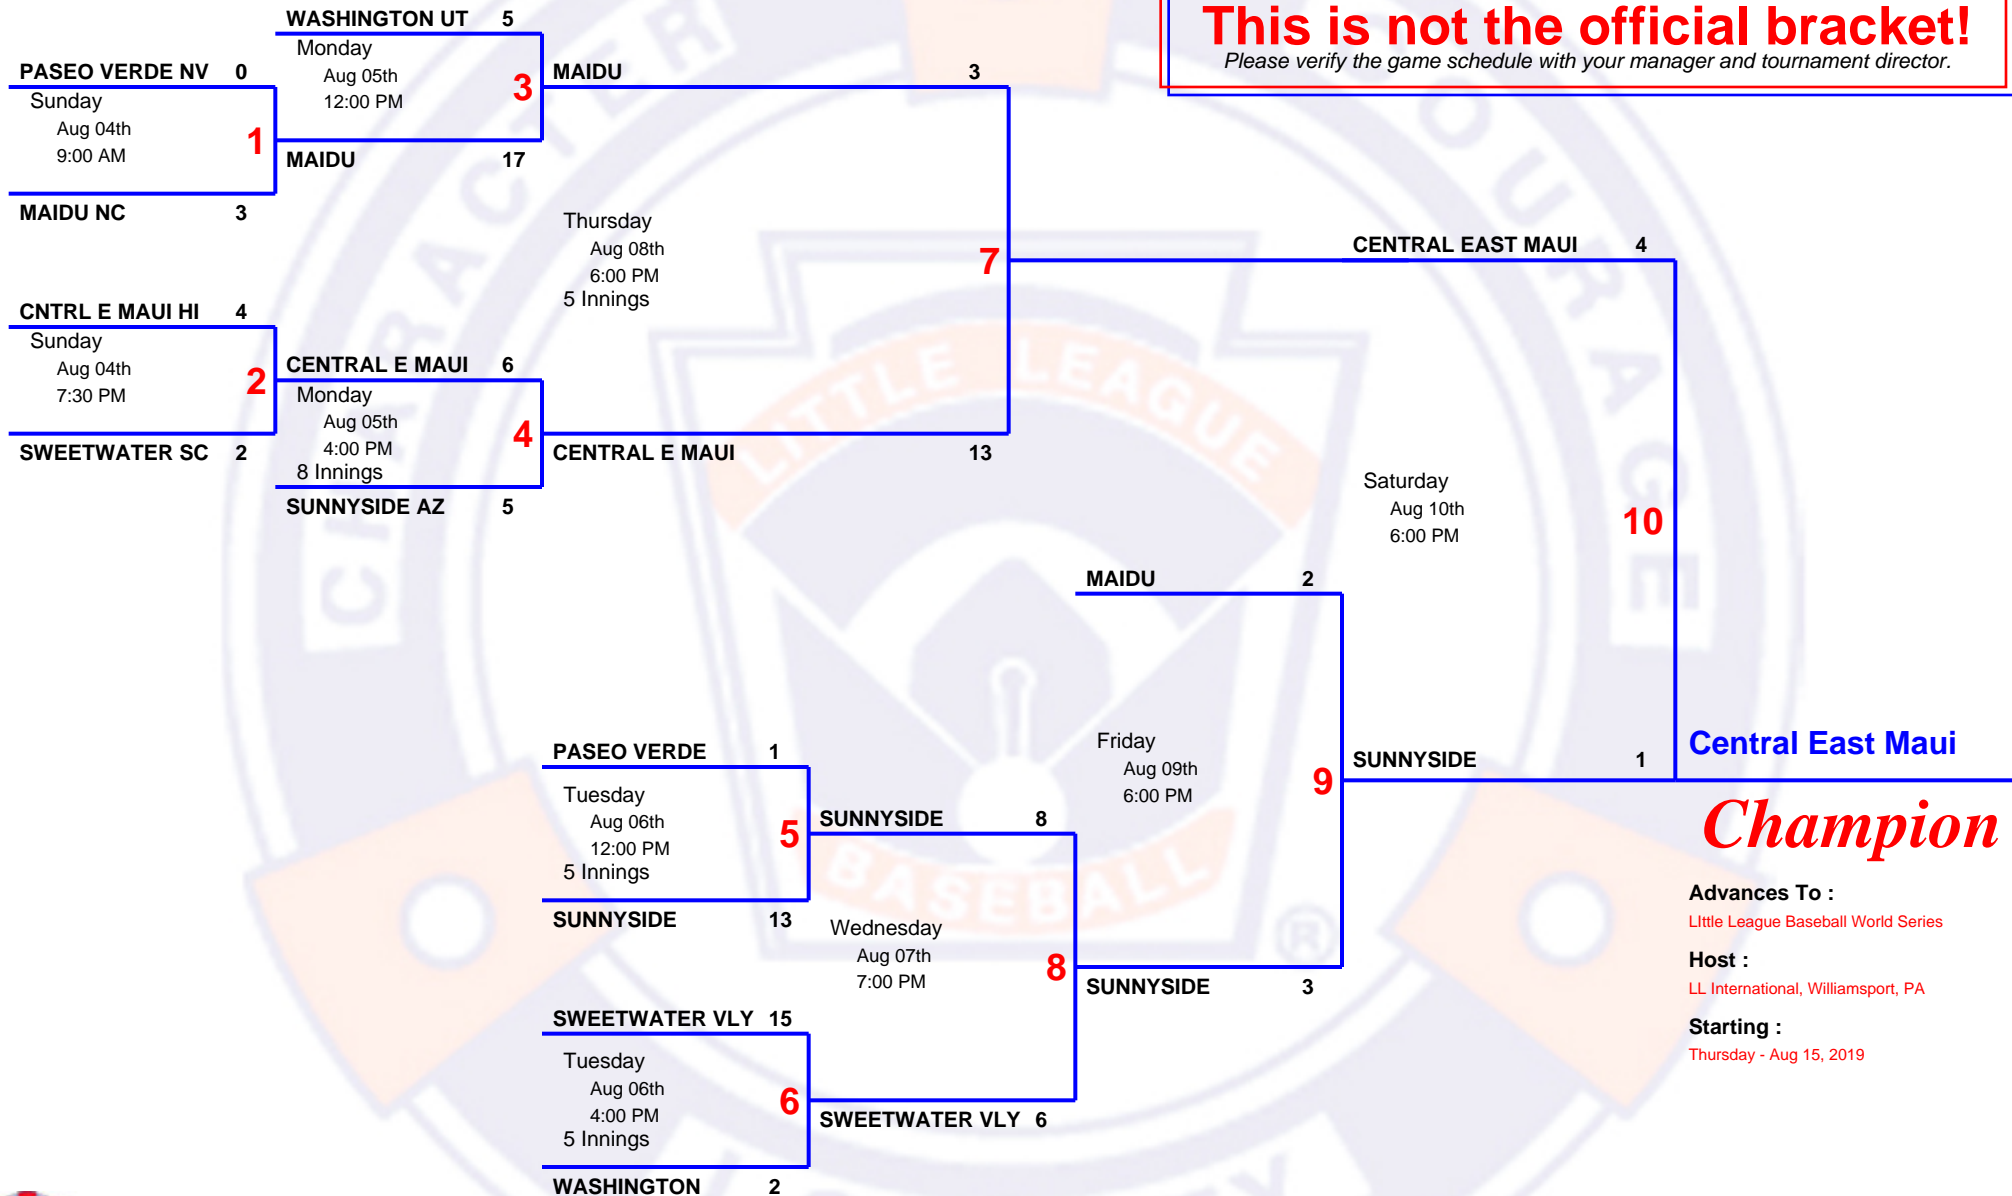

# 6 TEAM Double Elimination

2019 10-12

## West Region Tournament

Host Little League Western Region  
 Field 6707 Little League Dr, San Bernardino, CA 92407  
 Website <http://littleleague.org/region/west-region>

**This is not the official bracket!**

Please verify the game schedule with your manager and tournament director.

Advances To :  
 Little League Baseball World Series

Host :  
 LL International, Williamsport, PA

Starting :  
 Thursday - Aug 15, 2019