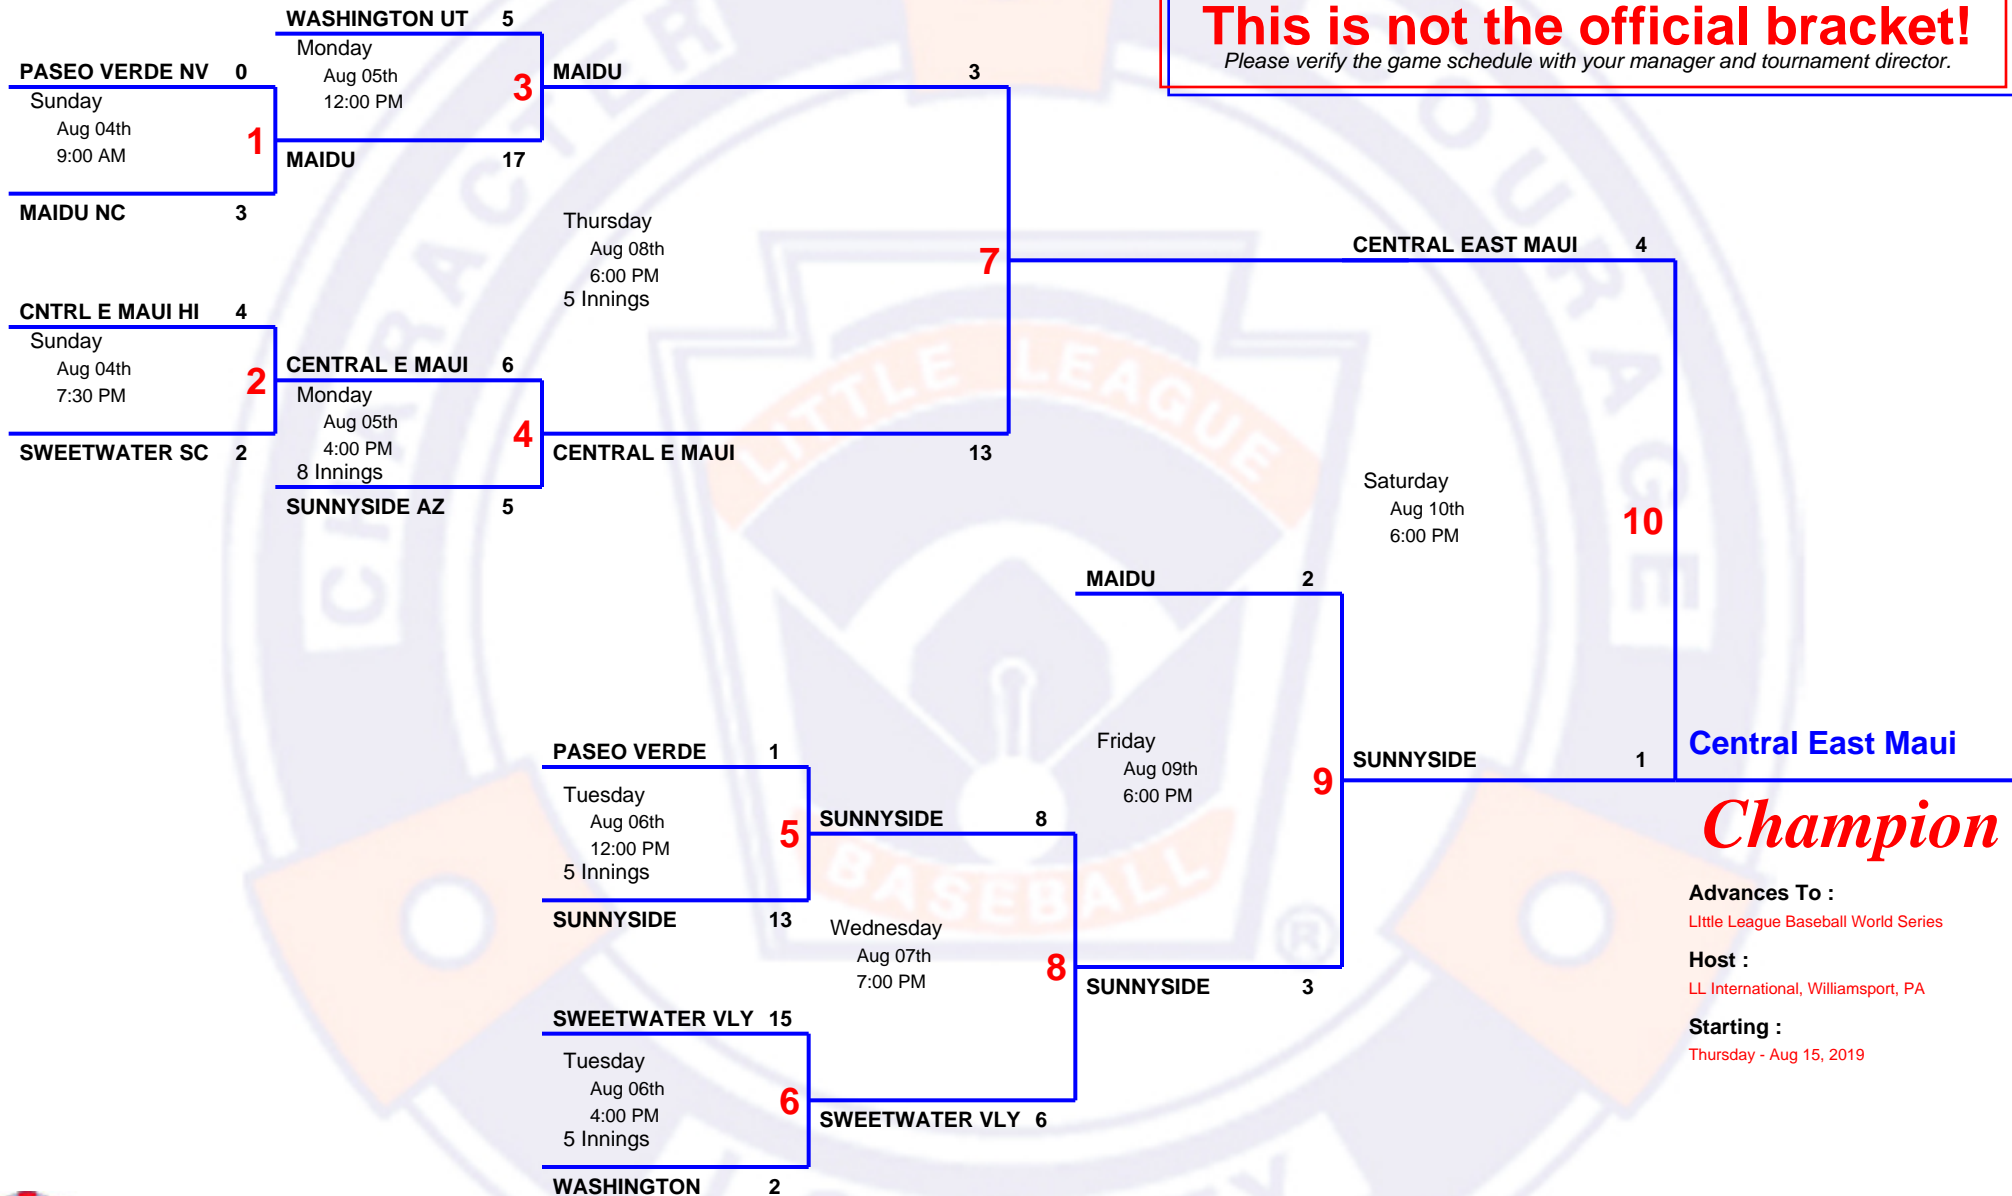

6 TEAM Double Elimination

2019 10-12

West Region Tournament

Host Little League Western Region
 Field 6707 Little League Dr, San Bernardino, CA 92407
 Website <http://littleleague.org/region/west-region>

This is not the official bracket!

Please verify the game schedule with your manager and tournament director.

Champion

Advances To :
 Little League Baseball World Series

Host :
 LL International, Williamsport, PA

Starting :
 Thursday - Aug 15, 2019