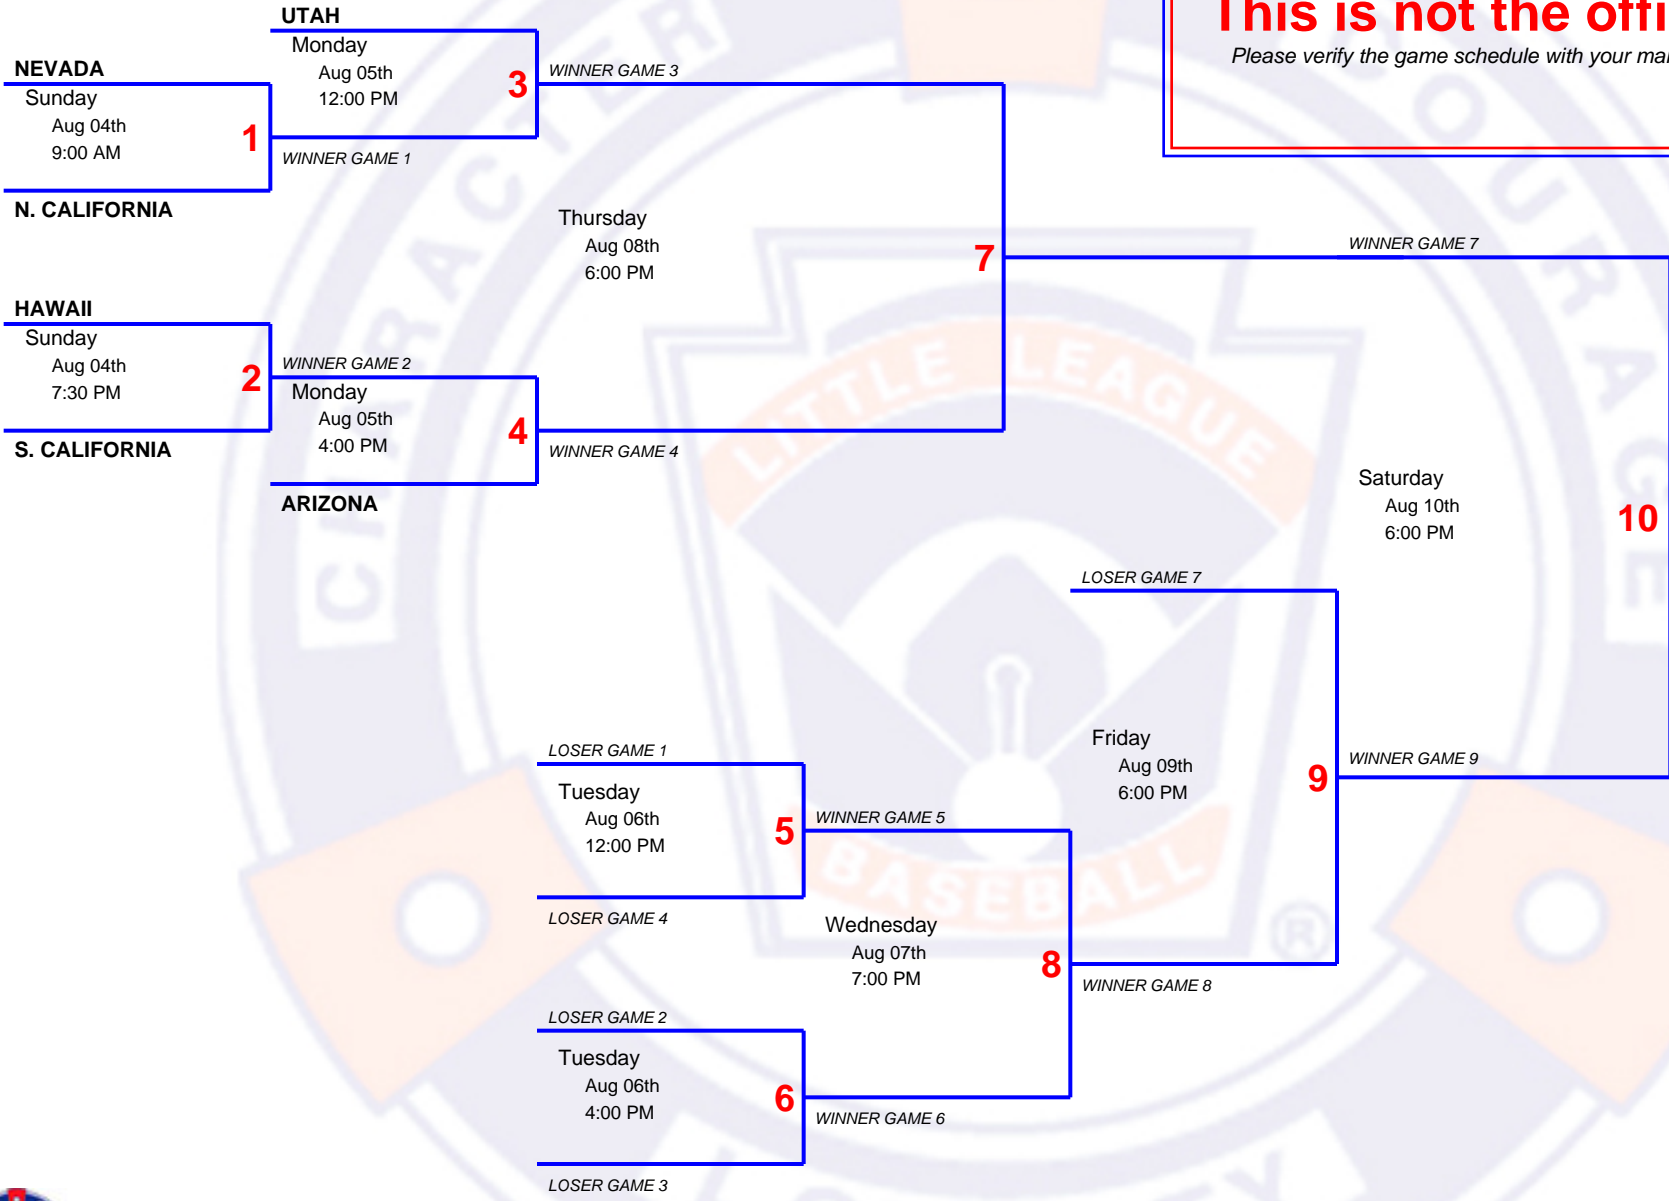

6 Team Double Elimination

2019 11-12
Western Region Tournament

Host Little League Western Region
 Field #1 6707 Little League Dr, San Bernardino, CA 92407
 Field #2 <http://littleleague.org/region/west-region/>

This is not the official bracket!
 Please verify the game schedule with your manager and tournament director.

Champion

Advances To :
 Little League Baseball World Series

Host:
 LL International, Williamsport, PA

Starts:
 Thursday - Aug 15, 2019