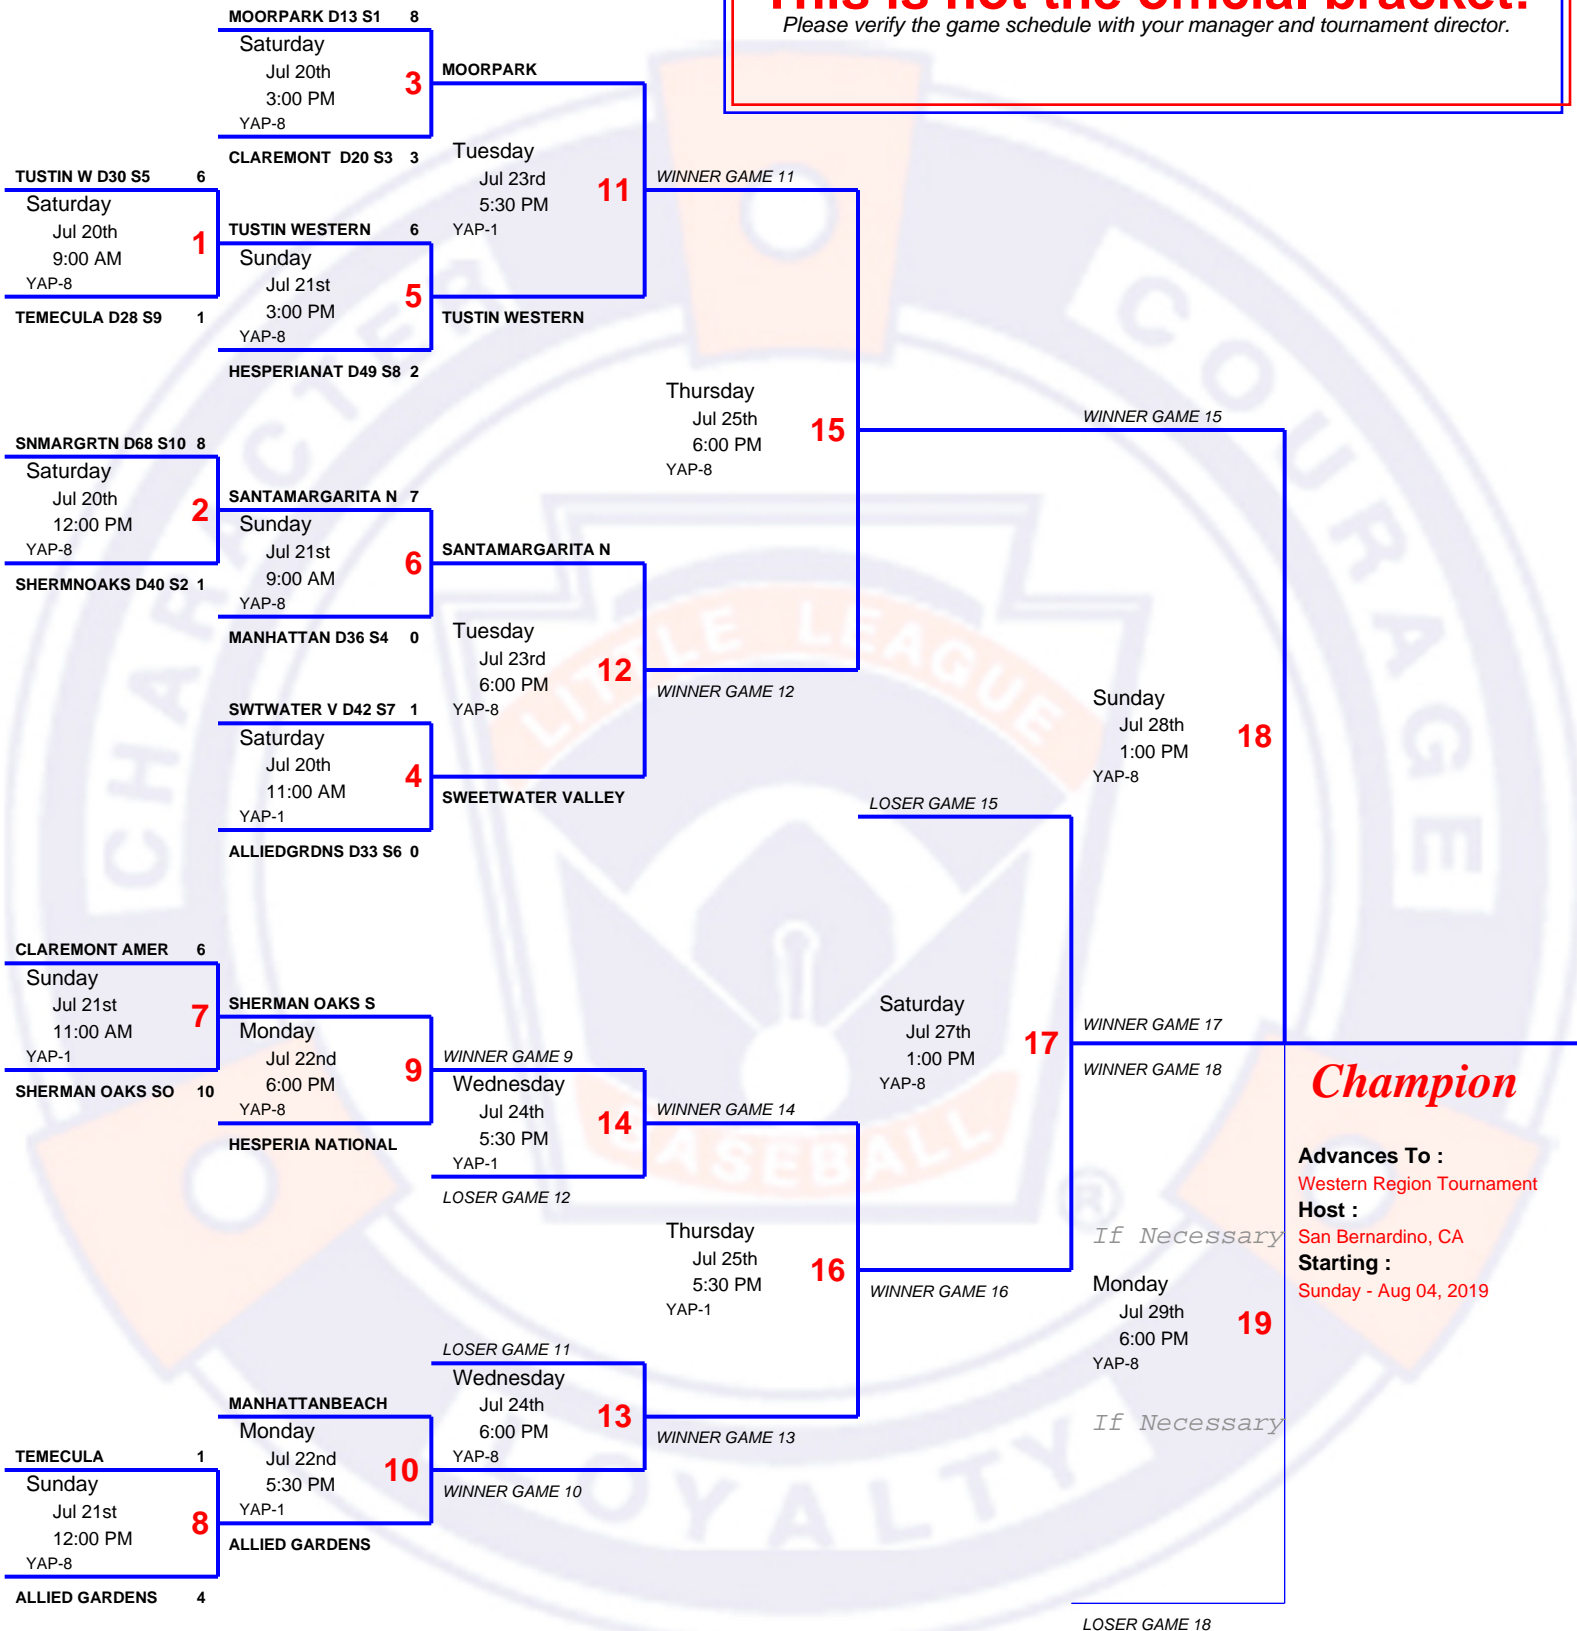

10 Team Double Elimination

2019 11-12

So Cal Division III Tournament

Host North Mission Viejo LL (D68)
Field Marty Russo Pk, 22056 Olympia Rd, Mission Viejo
Website www.district68.com

This is not the official bracket!

Please verify the game schedule with your manager and tournament director.

Little League Baseball
www.littleleague.org

Bracket last revised on Jul 02, 2019
please email your scores to : scores@cad13.info

Updated brackets can be found at <http://www.cad13.info/tournaments>

Bracke2pdf copyright 2019 WWWpages.com all rights reserved