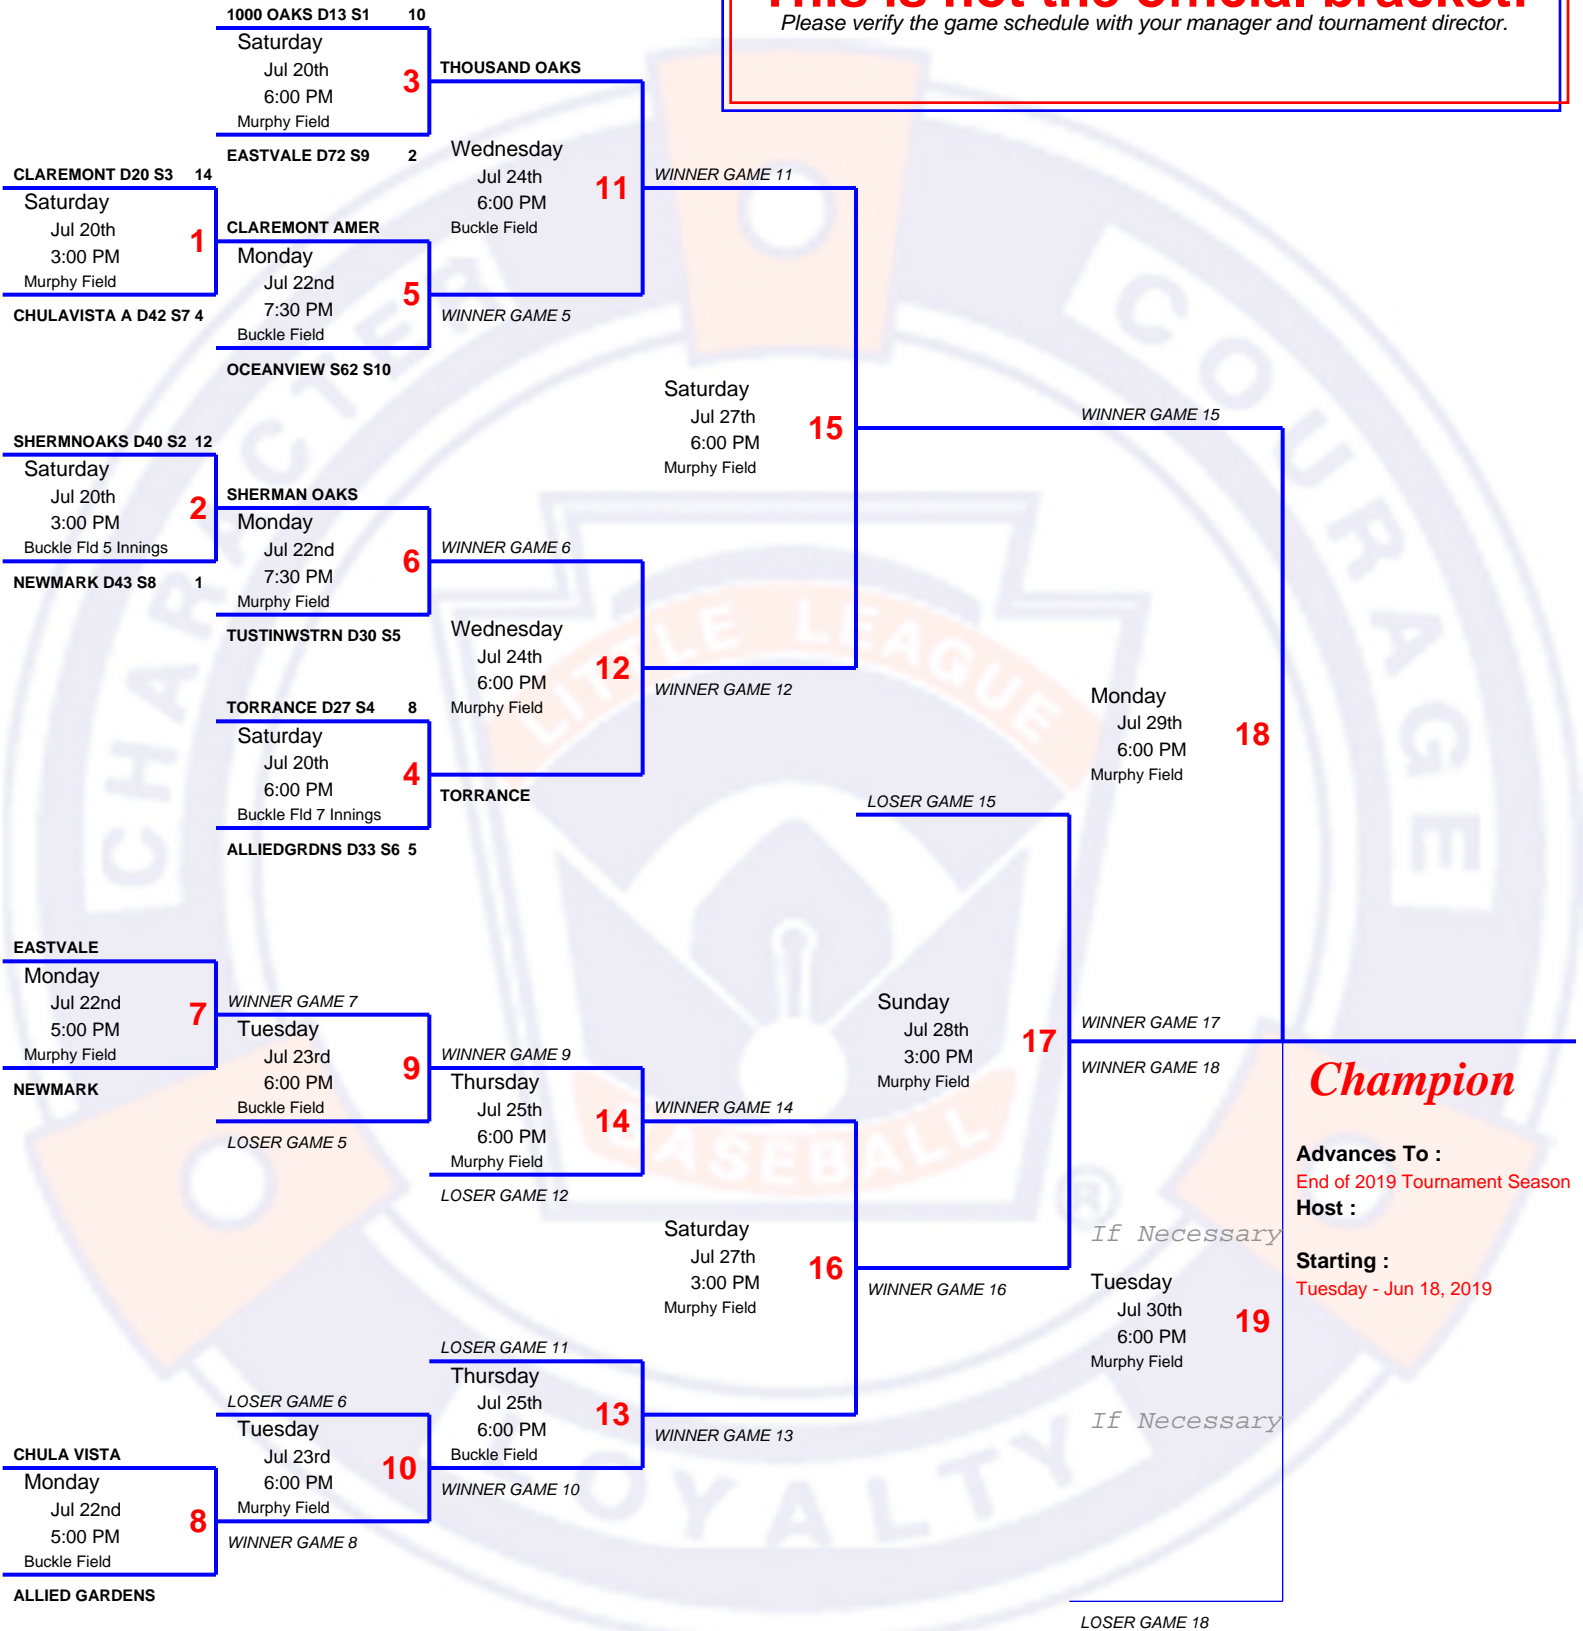

10 Team Double Elimination

2019 8-10

So Cal Division III Tournament

Host Long Beach LL (D38) Long Beach, CA
Field Stearns Champions Pk, 4620 E 23rd St. Long Beach
Website clubs.bluesombrero.com/califdistrict38ll

This is not the official bracket!

Please verify the game schedule with your manager and tournament director.

Little League Baseball
www.littleleague.org

Bracket last revised on Jun 18, 2019
please email your scores to : scores@cad13.info

Updated brackets can be found at <http://www.cad13.info/tournaments>

Bracke2pdf copyright 2019 WWWpages.com all rights reserved