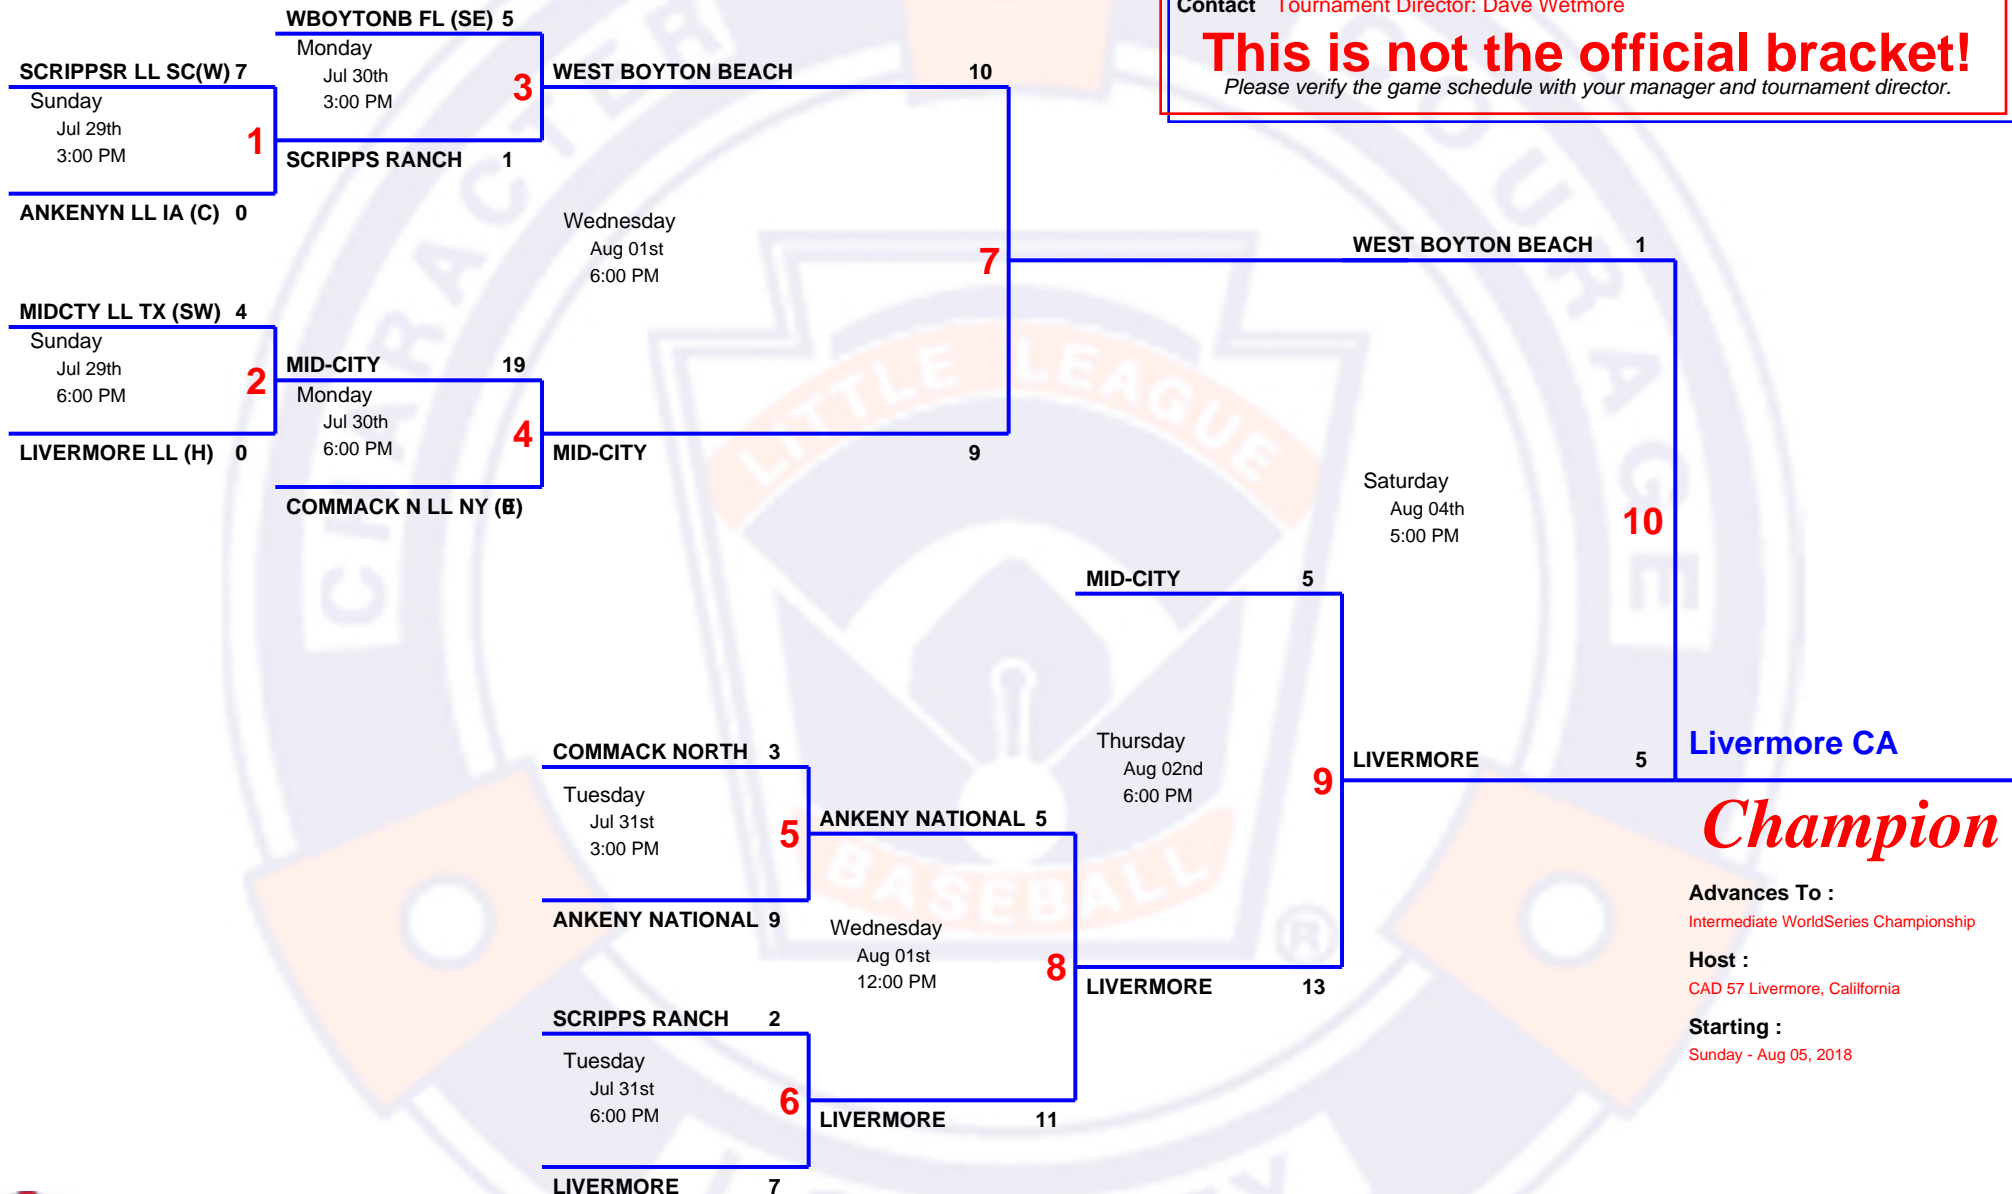

# 6 TEAM Double Elimination

## 2018 Intermediate 50/70 World Series U.S. Bracket

**Host** CAD 57 Livermore, California  
**Field** Max Baer Park 1727 Prado Dr, Livermore, CA 94550  
**Website** [www.intermediateworldseries.org](http://www.intermediateworldseries.org)  
**Contact** Tournament Director: Dave Wetmore

**This is not the official bracket!**

*Please verify the game schedule with your manager and tournament director.*

**Livermore CA**

**Champion**

**Advances To :**  
Intermediate WorldSeries Championship

**Host :**  
CAD 57 Livermore, California

**Starting :**  
Sunday - Aug 05, 2018

**Little League Baseball**  
[www.littleleague.org](http://www.littleleague.org)