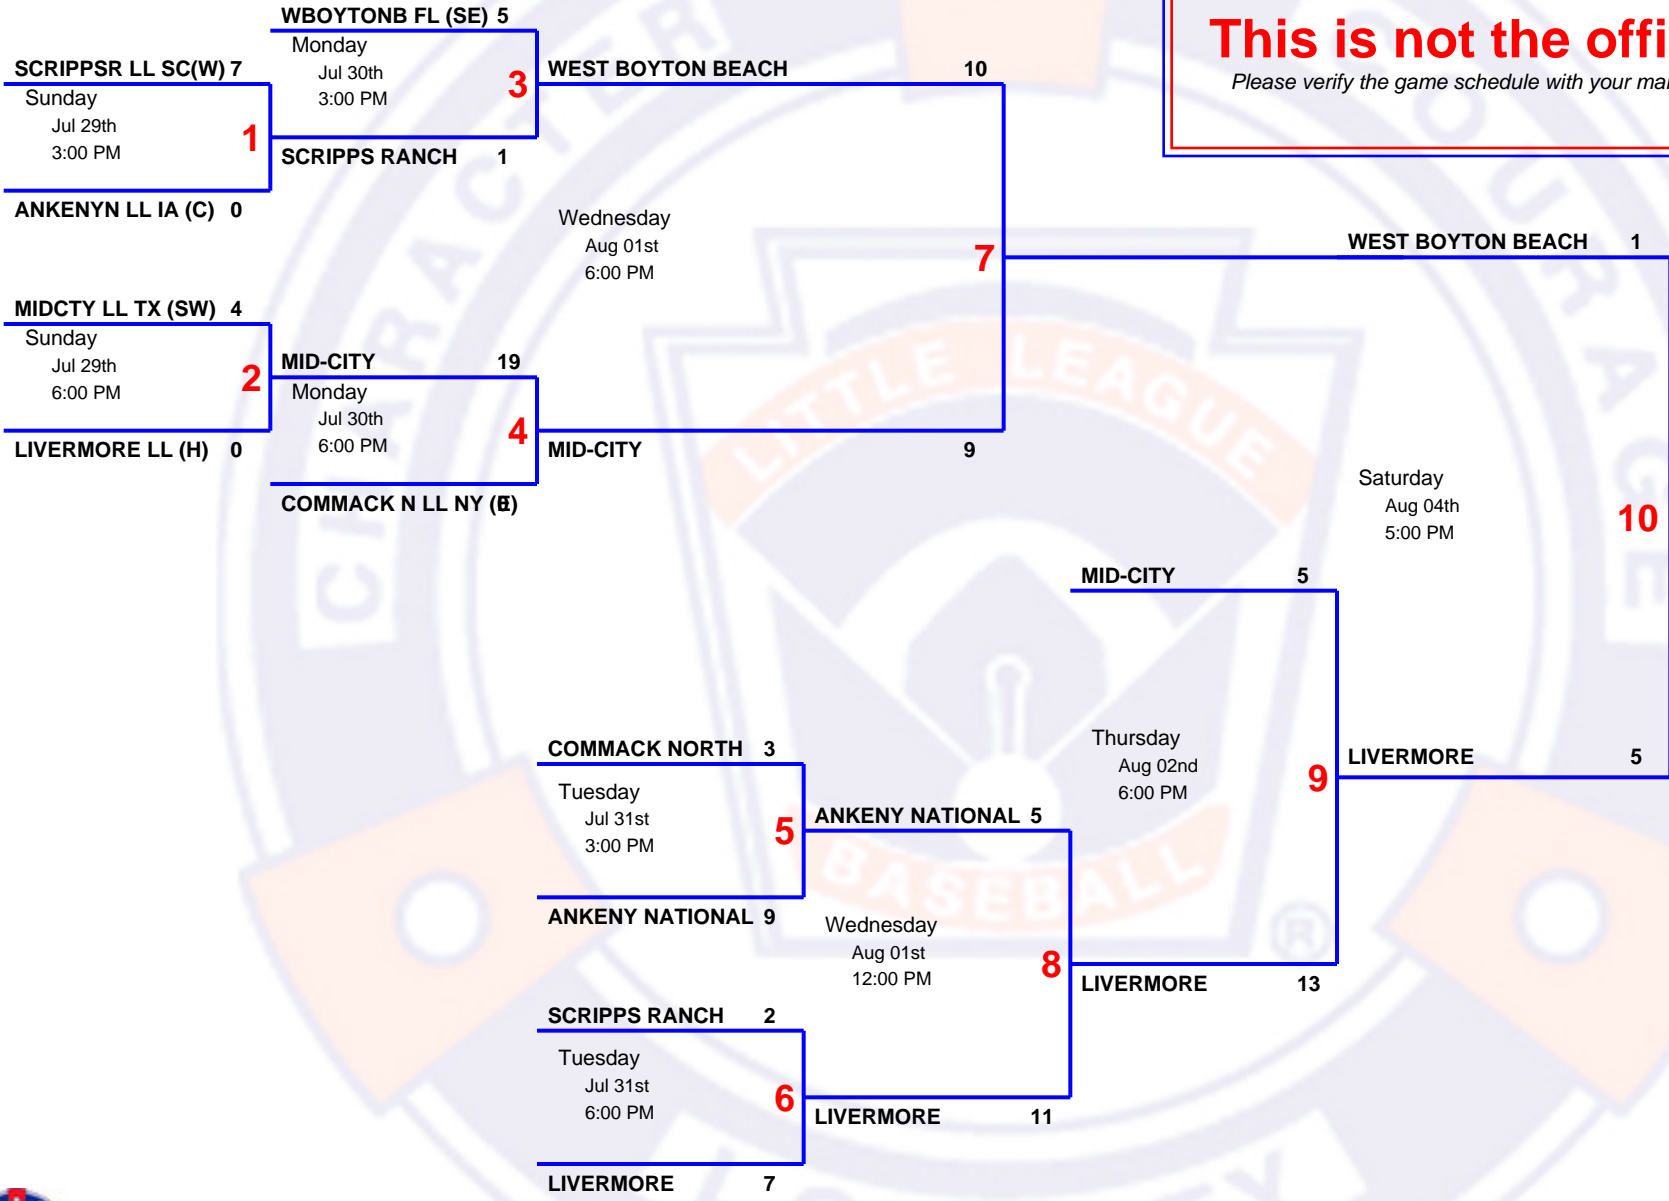

6 Team Double Elimination

2018 Intermediate
Intermediate World Series U.S. Bracket

Host **CAD 57 Livermore, California**
 Field **Max Baer Park 1727 Prado Dr, Livermore, CA 94550**
 Website **www.intermediateworldseries.org**
 Contact **Tournament Director: Dave Wetmore**

This is not the official bracket!
Please verify the game schedule with your manager and tournament director.

Livermore CA

Champion

Advances To :
Intermediate World Series

Host:
CAD 57 Livermore, California

Starts:
Sunday - Aug 05, 2018