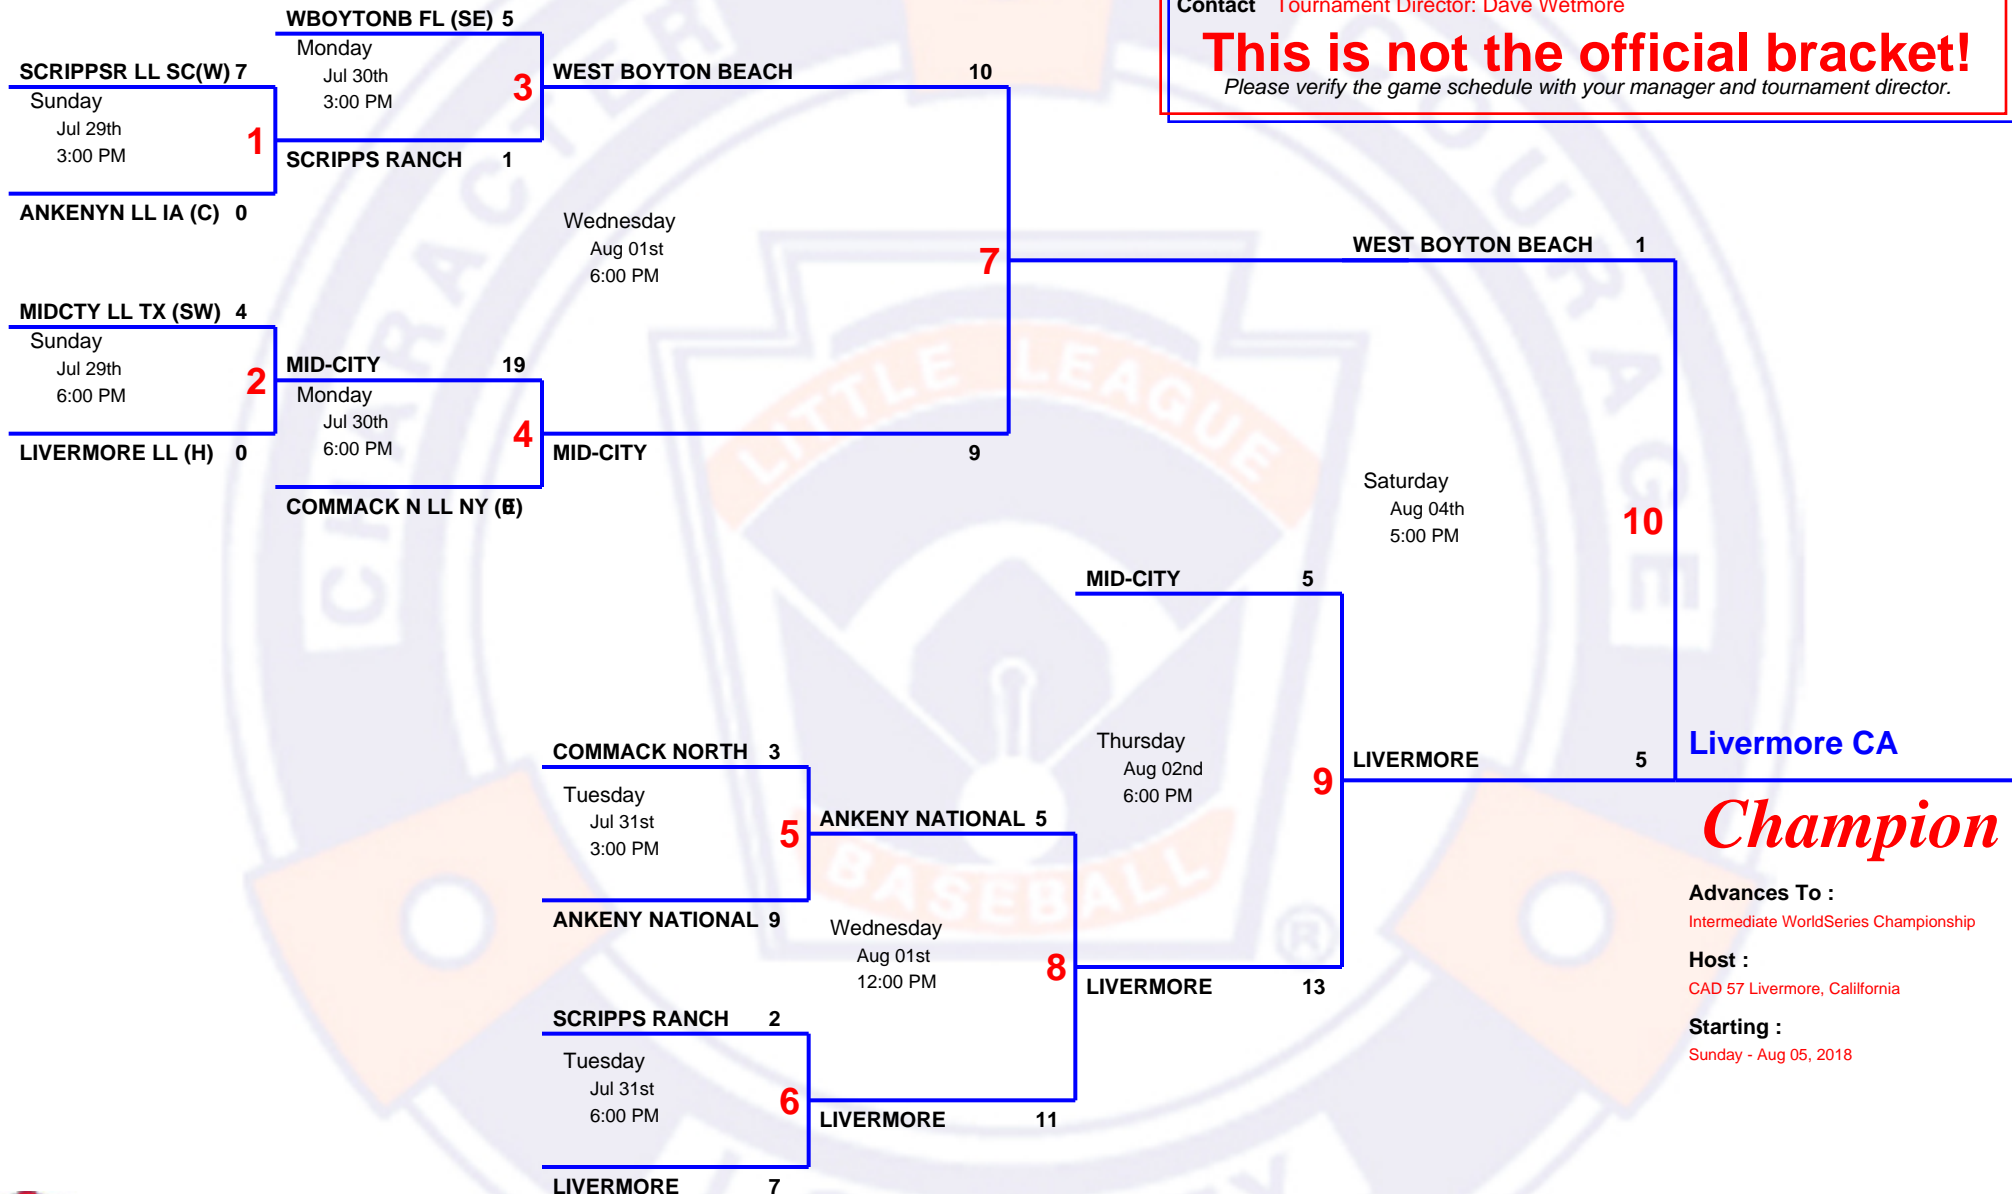

6 TEAM Double Elimination

2018 Intermediate 50/70 World Series U.S. Bracket

Host CAD 57 Livermore, California
Field Max Baer Park 1727 Prado Dr, Livermore, CA 94550
Website www.intermediateworldseries.org
Contact Tournament Director: Dave Wetmore

This is not the official bracket!

Please verify the game schedule with your manager and tournament director.

Livermore CA

Champion

Advances To :
Intermediate WorldSeries Championship

Host :
CAD 57 Livermore, California

Starting :
Sunday - Aug 05, 2018

Little League Baseball
www.littleleague.org

Bracket last revised on Jul 26, 2018
 please email your scores to : scores@cad13.info

Updated brackets can be found at <http://www.cad13.info/tournaments>
 Bracket2pdf copyright 2024 WWWpages.com all rights reserved