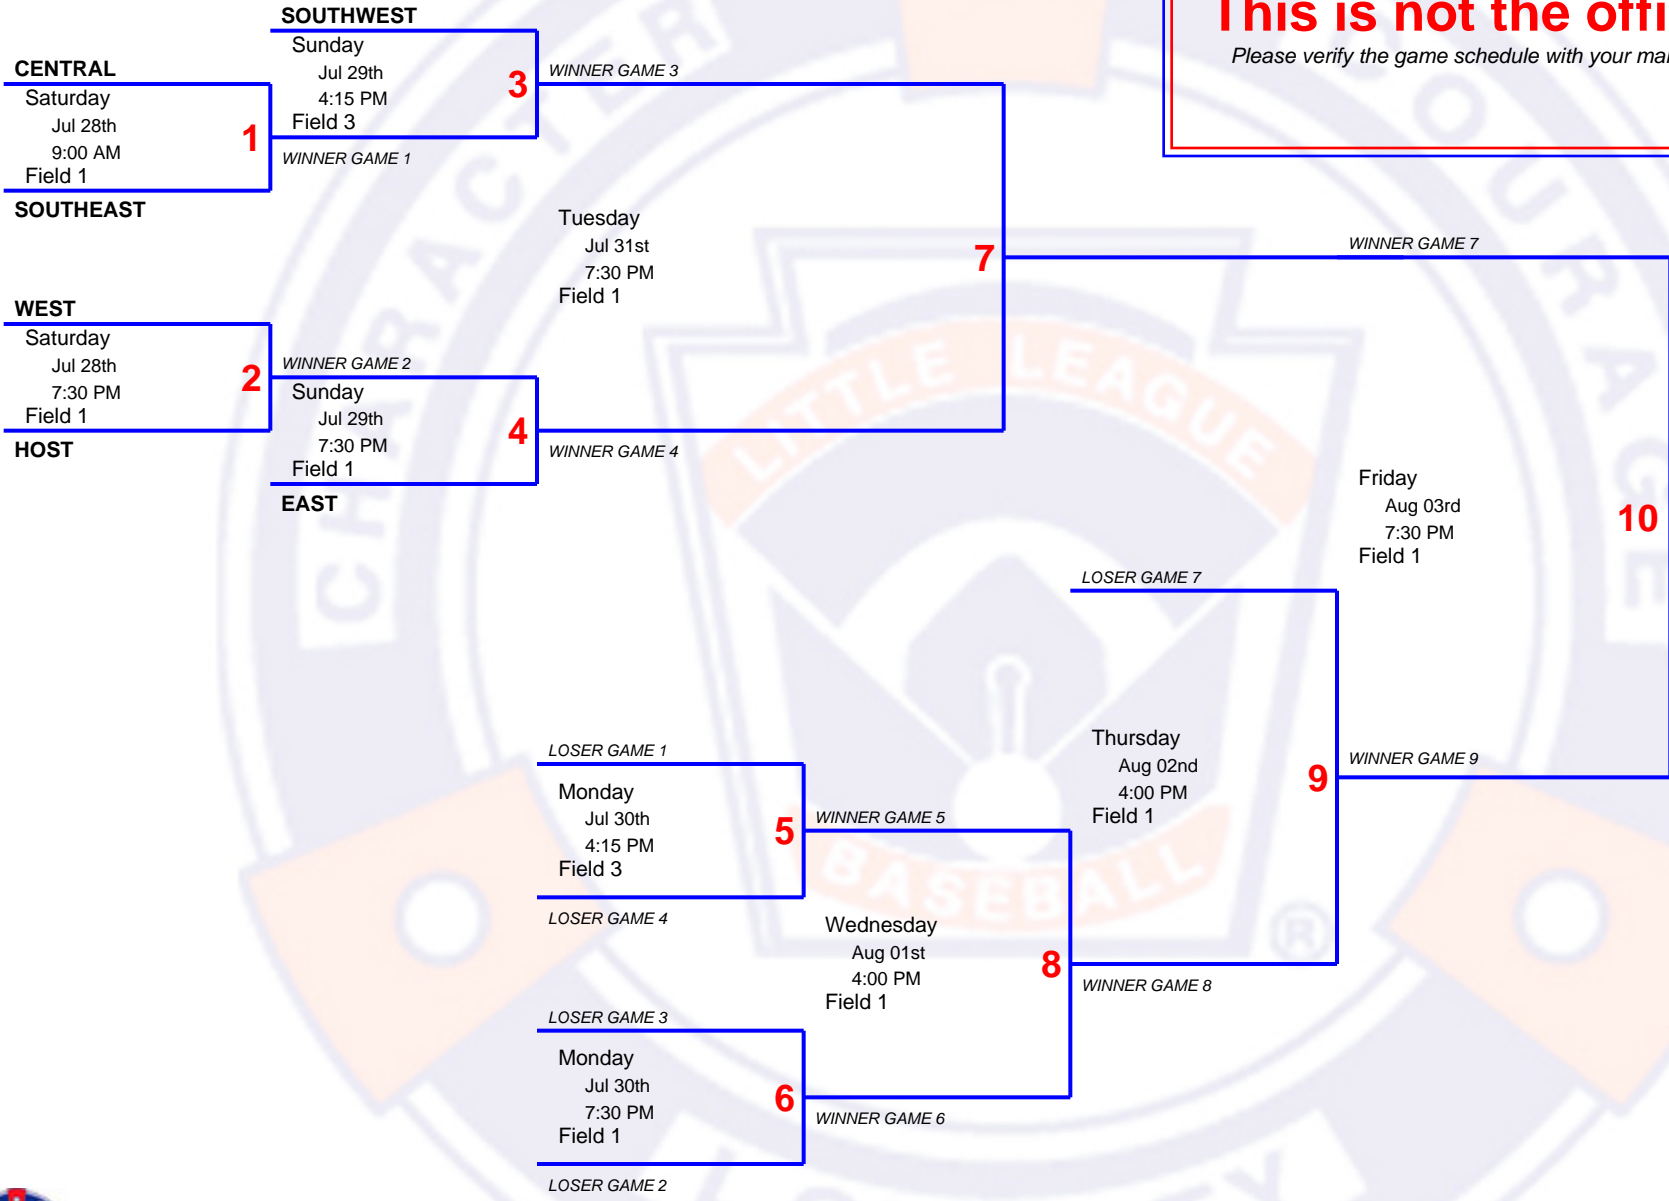

6 Team Double Elimination

2018 Senior
Senior World Series U.S. Bracket

Host SC District 1 Easley, South Carolina
 Field 111 Walkers Way, Easley, SC 29642
 Website <http://www.slbws.org/>

This is not the official bracket!
 Please verify the game schedule with your manager and tournament director.

Champion

Advances To :
 World Series Championship

Host:
 SC District 1 Easley, South Carolina

Starts:
 Saturday - Aug 04, 2018