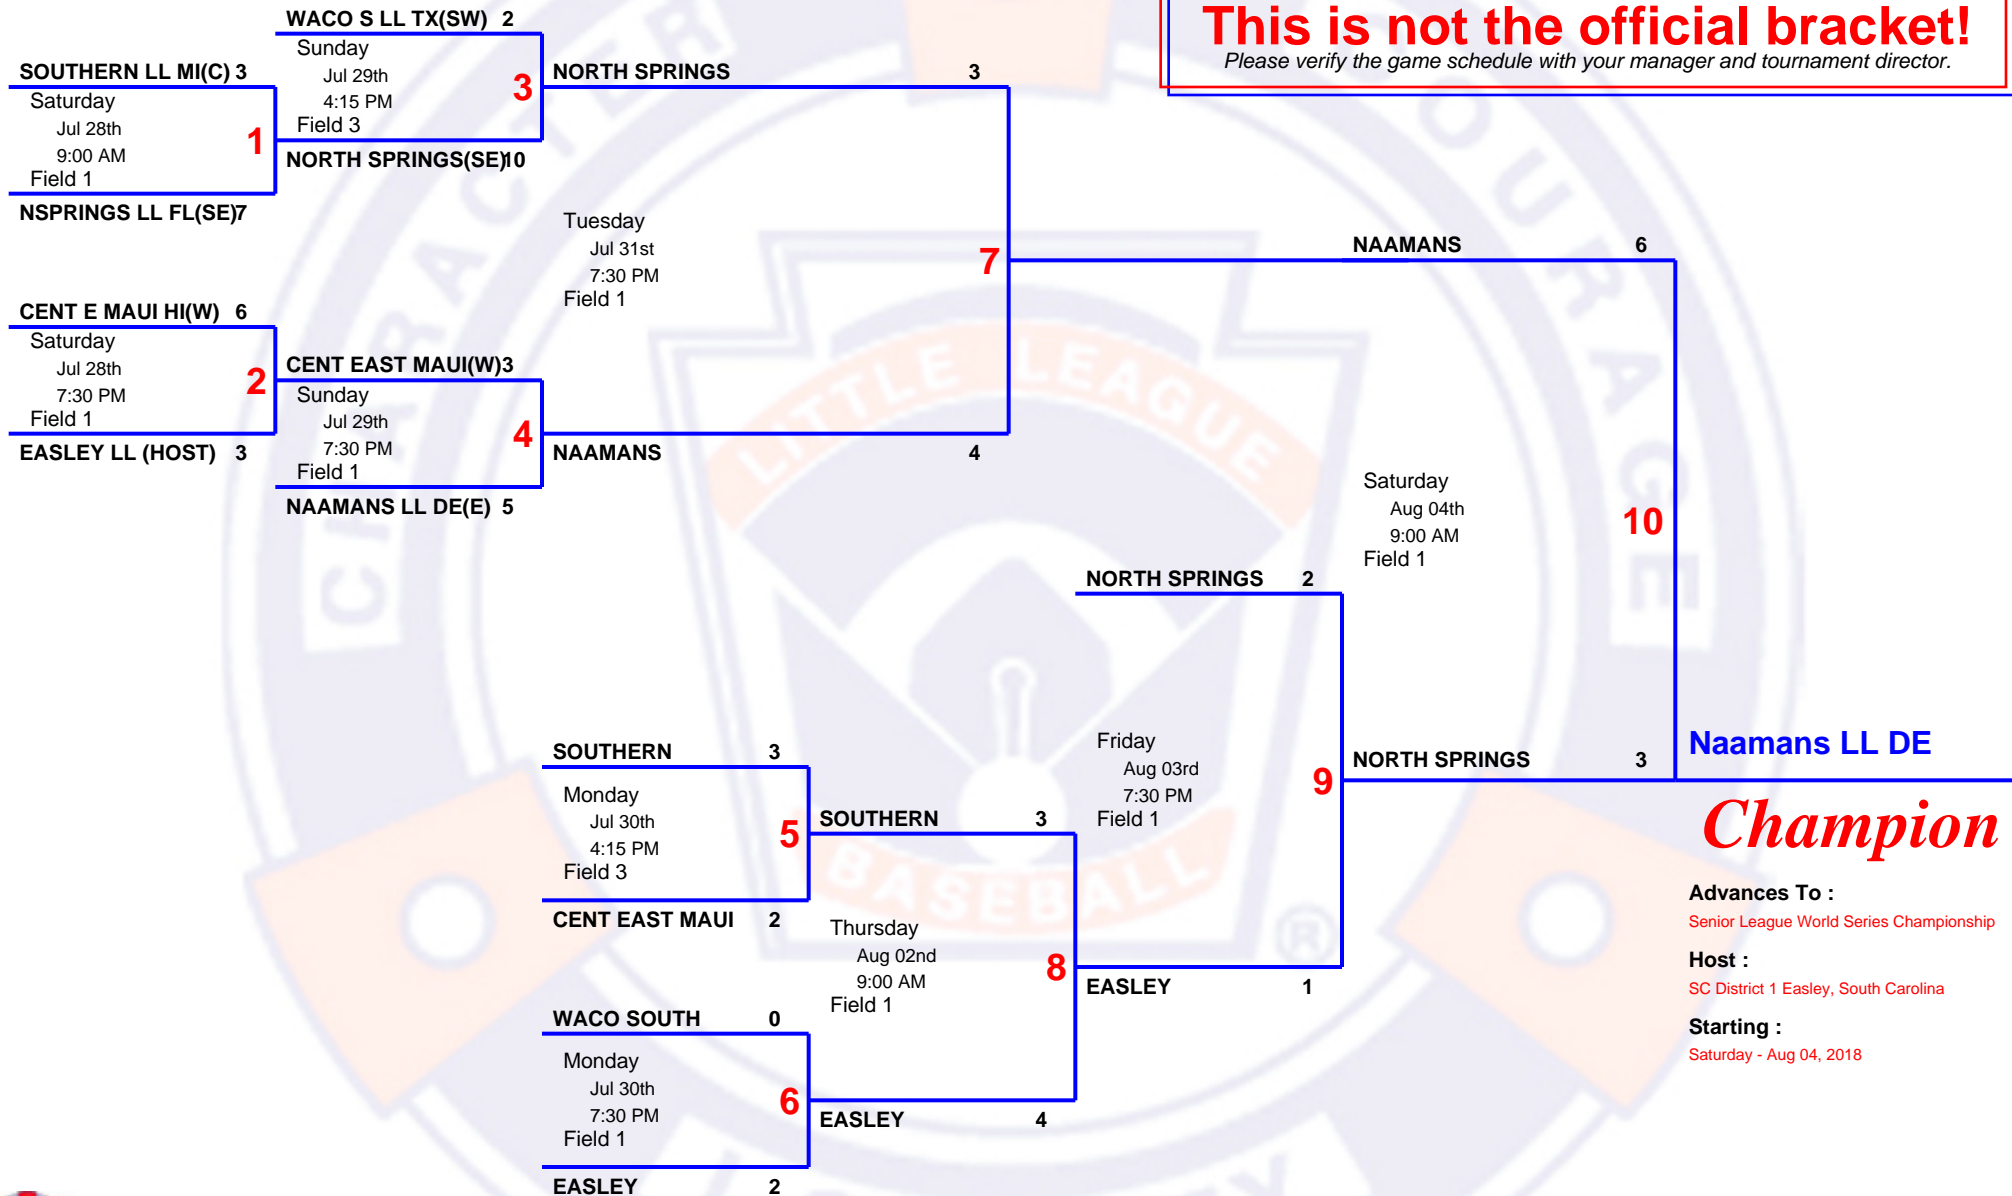

# 6 TEAM Double Elimination

## 2018 Senior Senior World Series U.S. Bracket

Host SC District 1 Easley, South Carolina  
 Field 111 Walkers Way, Easley, SC 29642  
 Website <http://www.slbws.org/>

**This is not the official bracket!**

Please verify the game schedule with your manager and tournament director.

**Champion**

**Advances To :**  
 Senior League World Series Championship  
**Host :**  
 SC District 1 Easley, South Carolina  
**Starting :**  
 Saturday - Aug 04, 2018