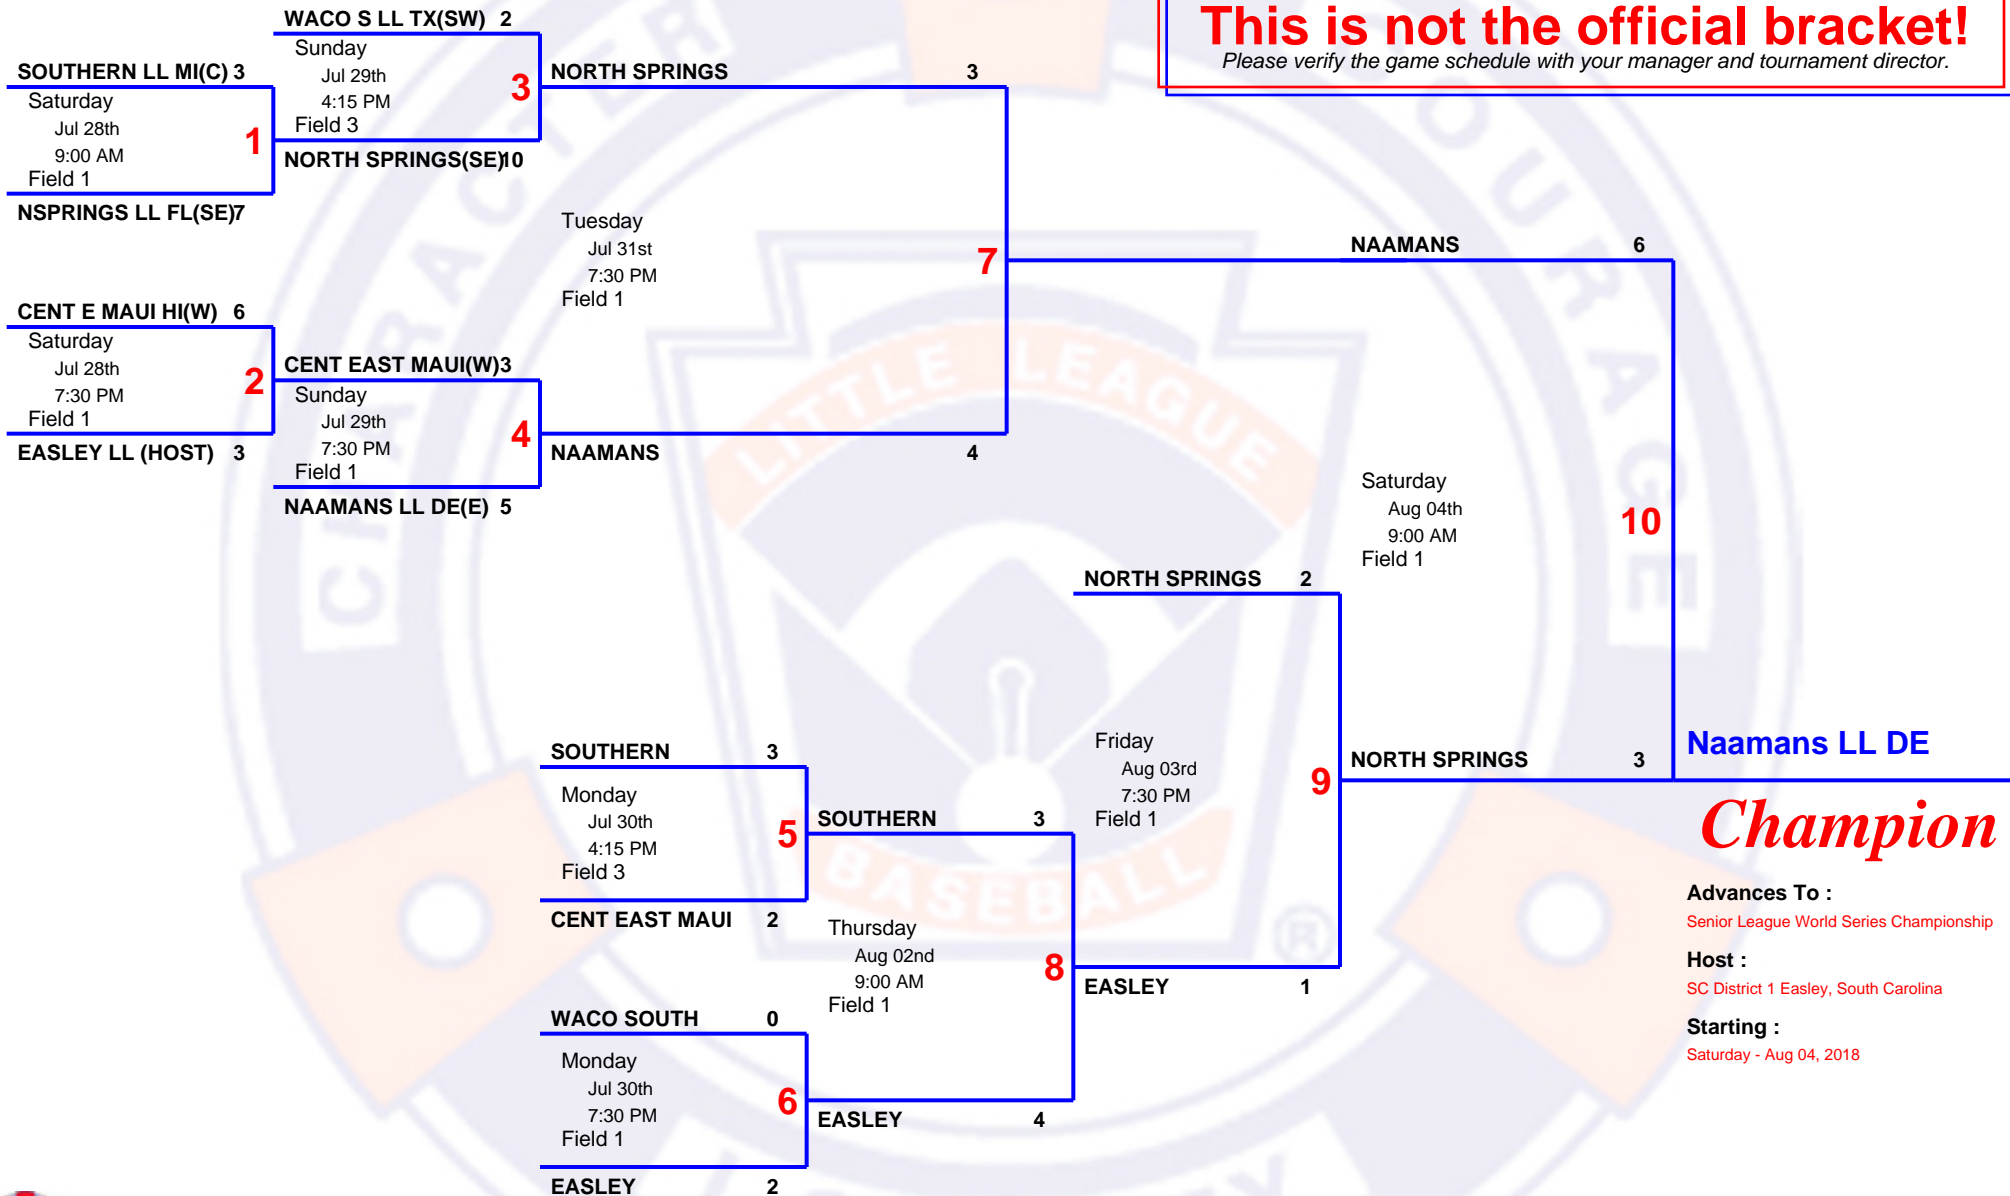

# 6 TEAM Double Elimination

## 2018 Senior Senior World Series U.S. Bracket

Host SC District 1 Easley, South Carolina  
 Field 111 Walkers Way, Easley, SC 29642  
 Website <http://www.slbws.org/>

**This is not the official bracket!**

Please verify the game schedule with your manager and tournament director.

**Champion**

**Advances To :**  
 Senior League World Series Championship  
**Host :**  
 SC District 1 Easley, South Carolina  
**Starting :**  
 Saturday - Aug 04, 2018