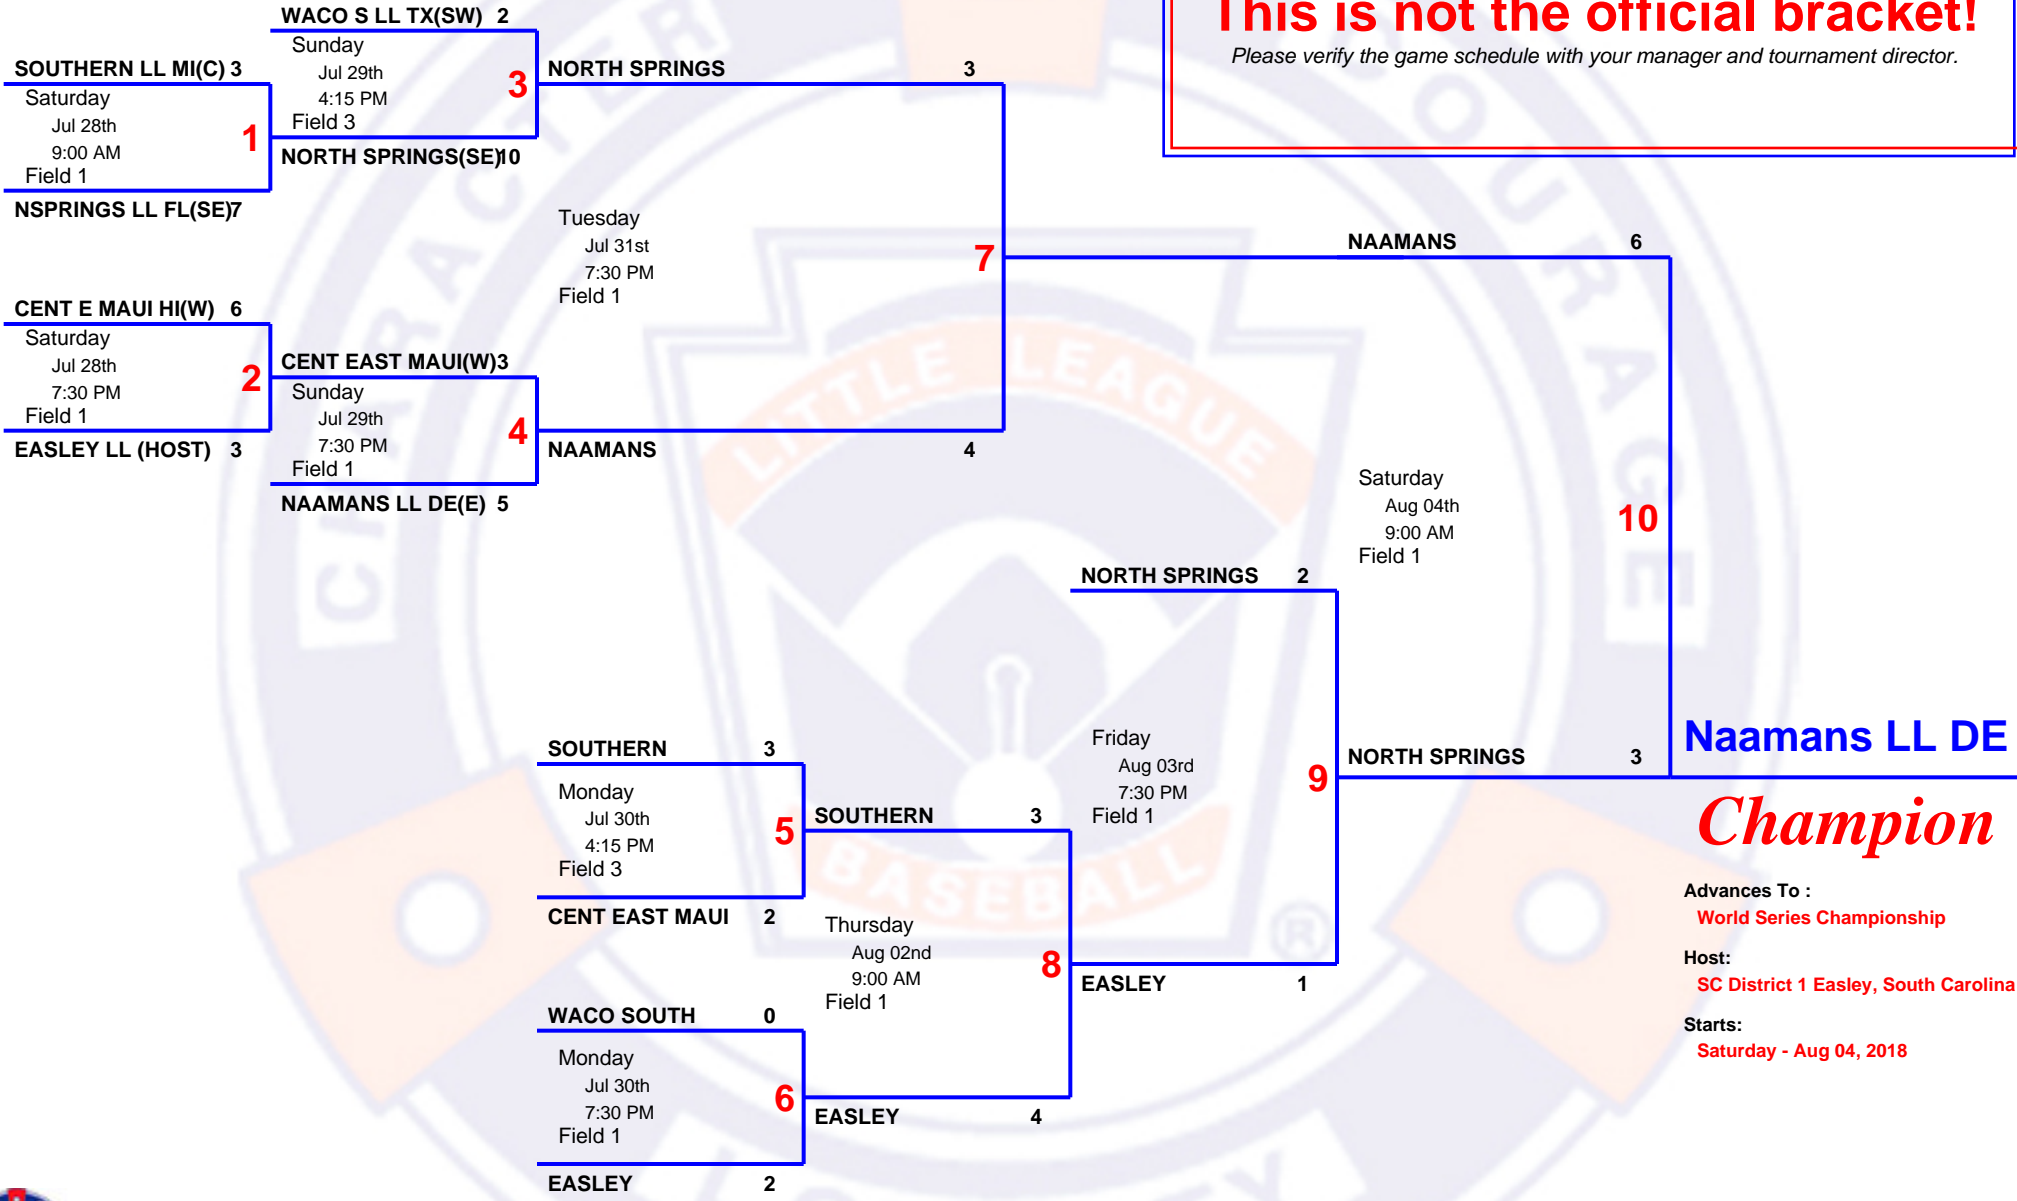

# 6 Team Double Elimination

## 2018 Senior Senior World Series U.S. Bracket

Host SC District 1 Easley, South Carolina  
 Field 111 Walkers Way, Easley, SC 29642  
 Website <http://www.slbws.org/>

**This is not the official bracket!**

*Please verify the game schedule with your manager and tournament director.*

**Naamans LL DE**

**Champion**

Advances To :  
 World Series Championship  
 Host:  
 SC District 1 Easley, South Carolina  
 Starts:  
 Saturday - Aug 04, 2018