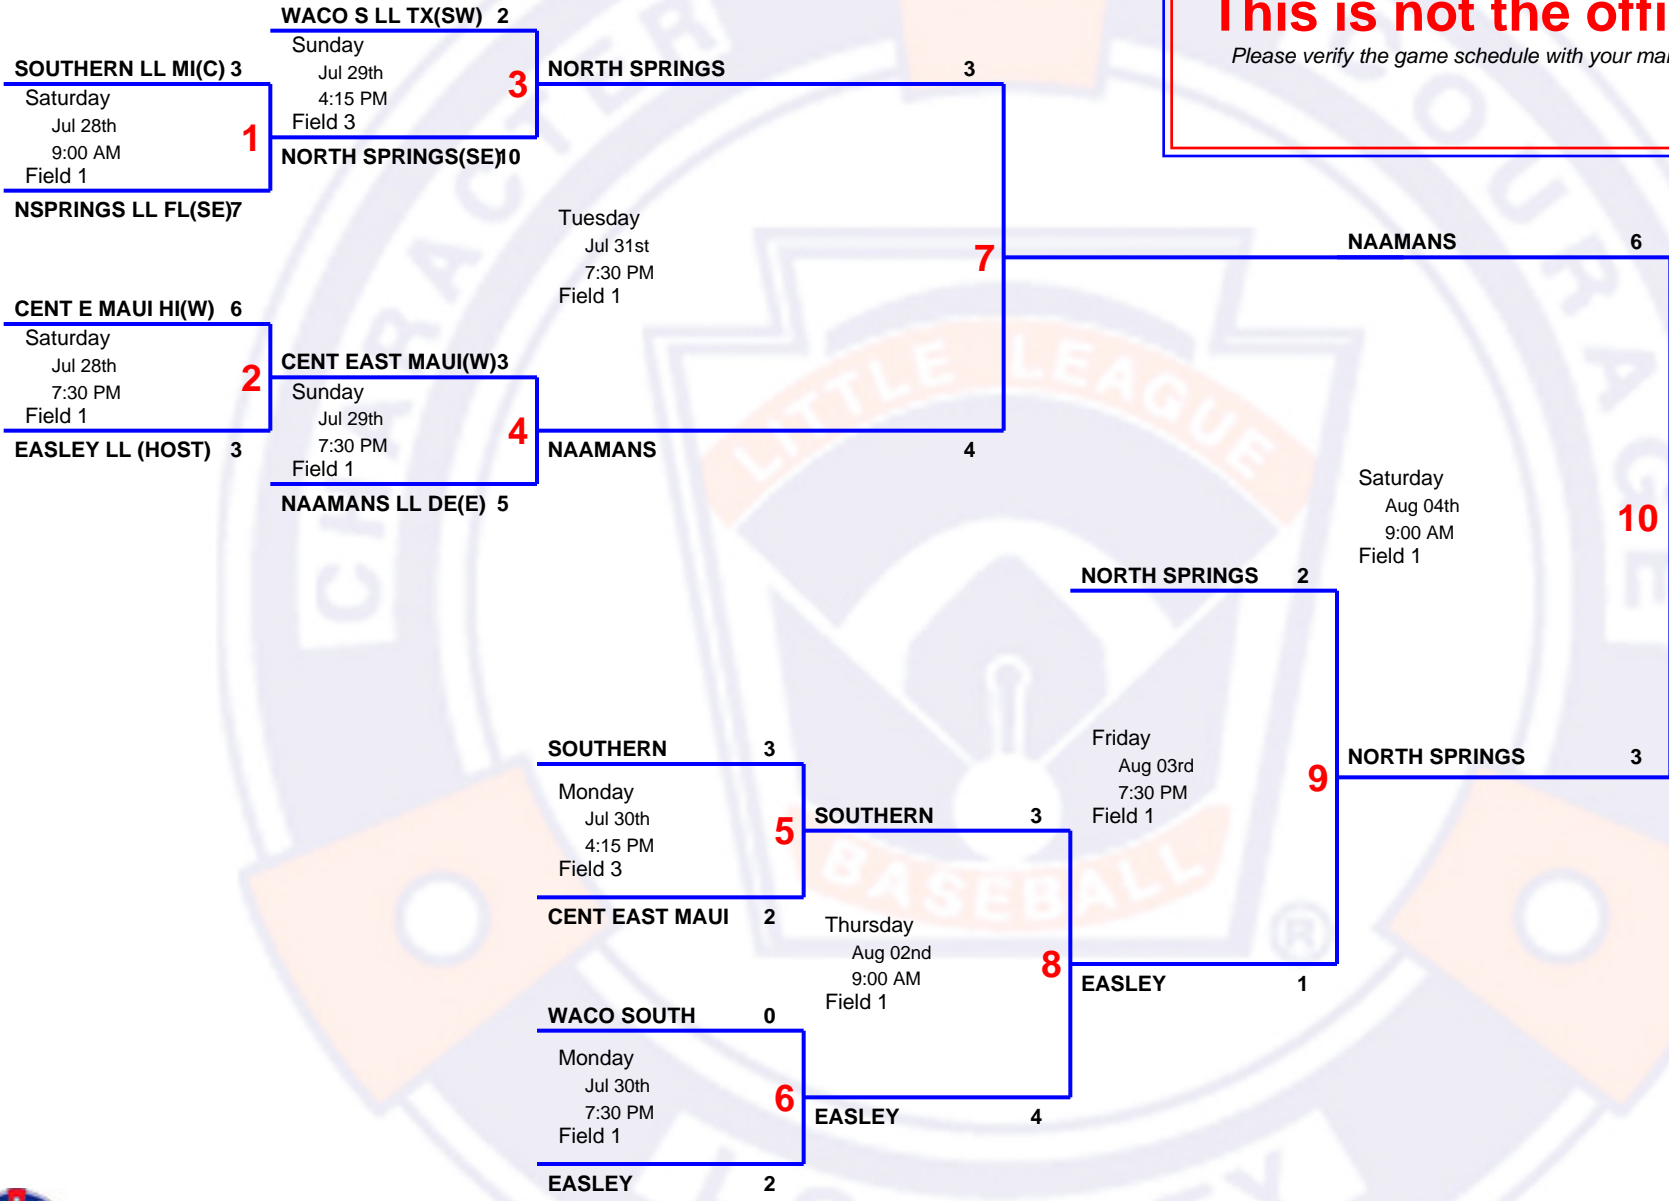

# 6 Team Double Elimination

**2018 Senior  
Senior World Series U.S. Bracket**

Host SC District 1 Easley, South Carolina  
 Field 111 Walkers Way, Easley, SC 29642  
 Website <http://www.slbws.org/>

**This is not the official bracket!**  
 Please verify the game schedule with your manager and tournament director.

**Naamans LL DE**

**Champion**

Advances To :  
 World Series Championship

Host:  
 SC District 1 Easley, South Carolina

Starts:  
 Saturday - Aug 04, 2018