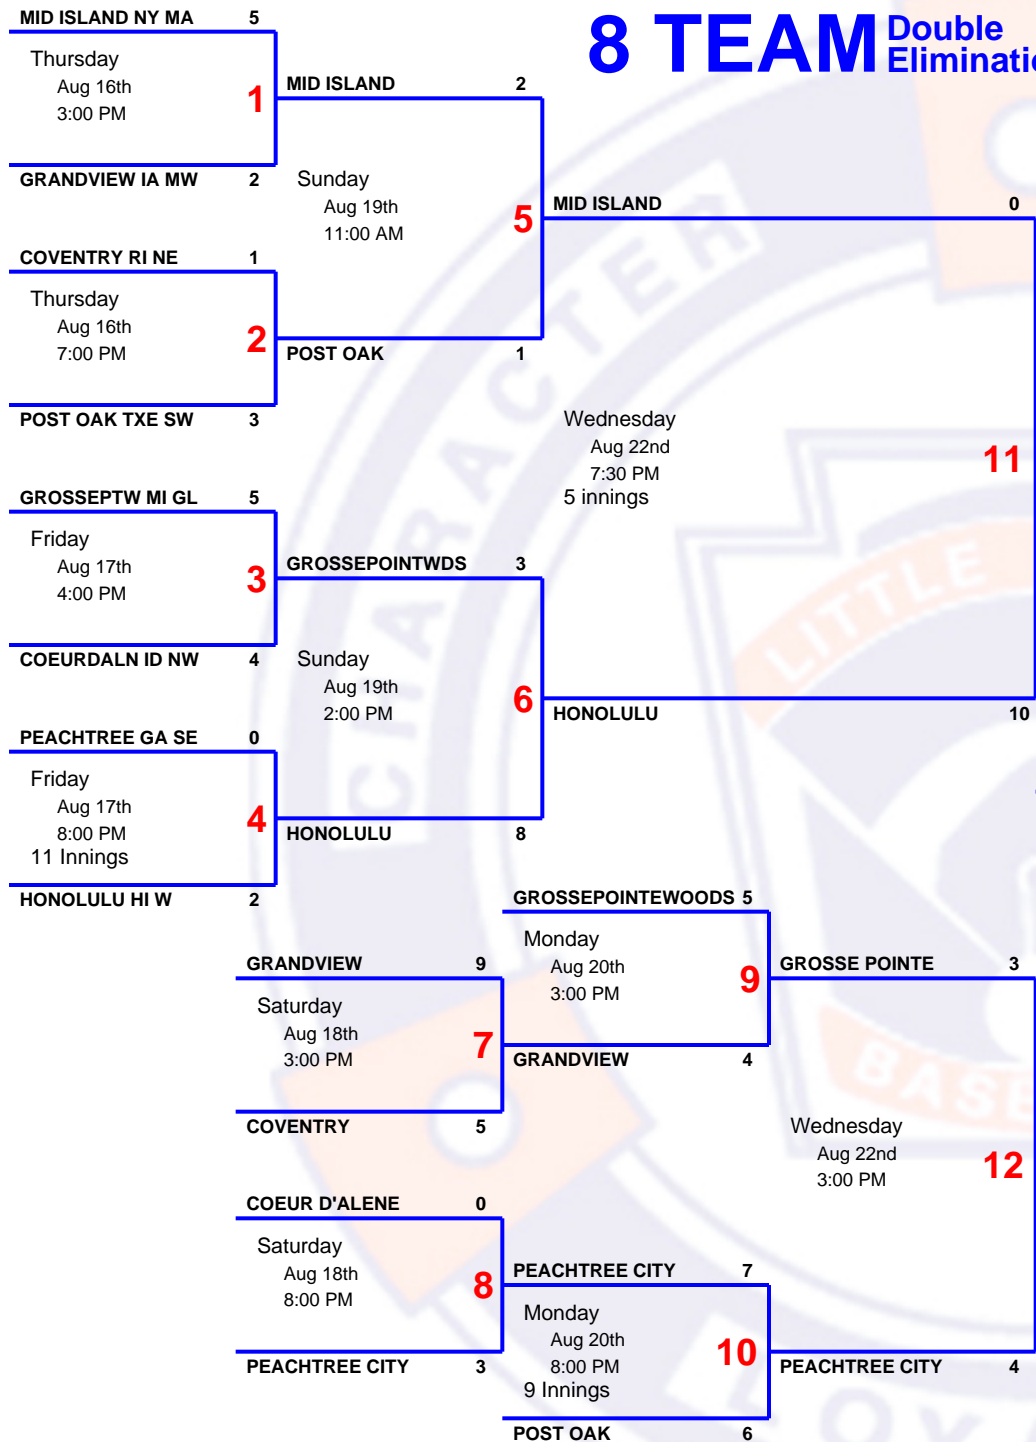

8 TEAM Double Elimination

2018 10-12
LL World Series U.S. Bracket

Host LL International, Williamsports, Pa
Field 539 US Route 16 Hwy, Williamsport, PA 17701
Website <http://www.llbws.org>

This is not the official bracket!
 Please verify the game schedule with your manager and tournament director.

Honolulu Hawaii

Champion

Advances To :
 Little League World Series Championship
Host :
 LL International, Williamsport, PA 17701
Starting :
 Sunday - Aug 26, 2018

Little League Baseball
www.littleleague.org