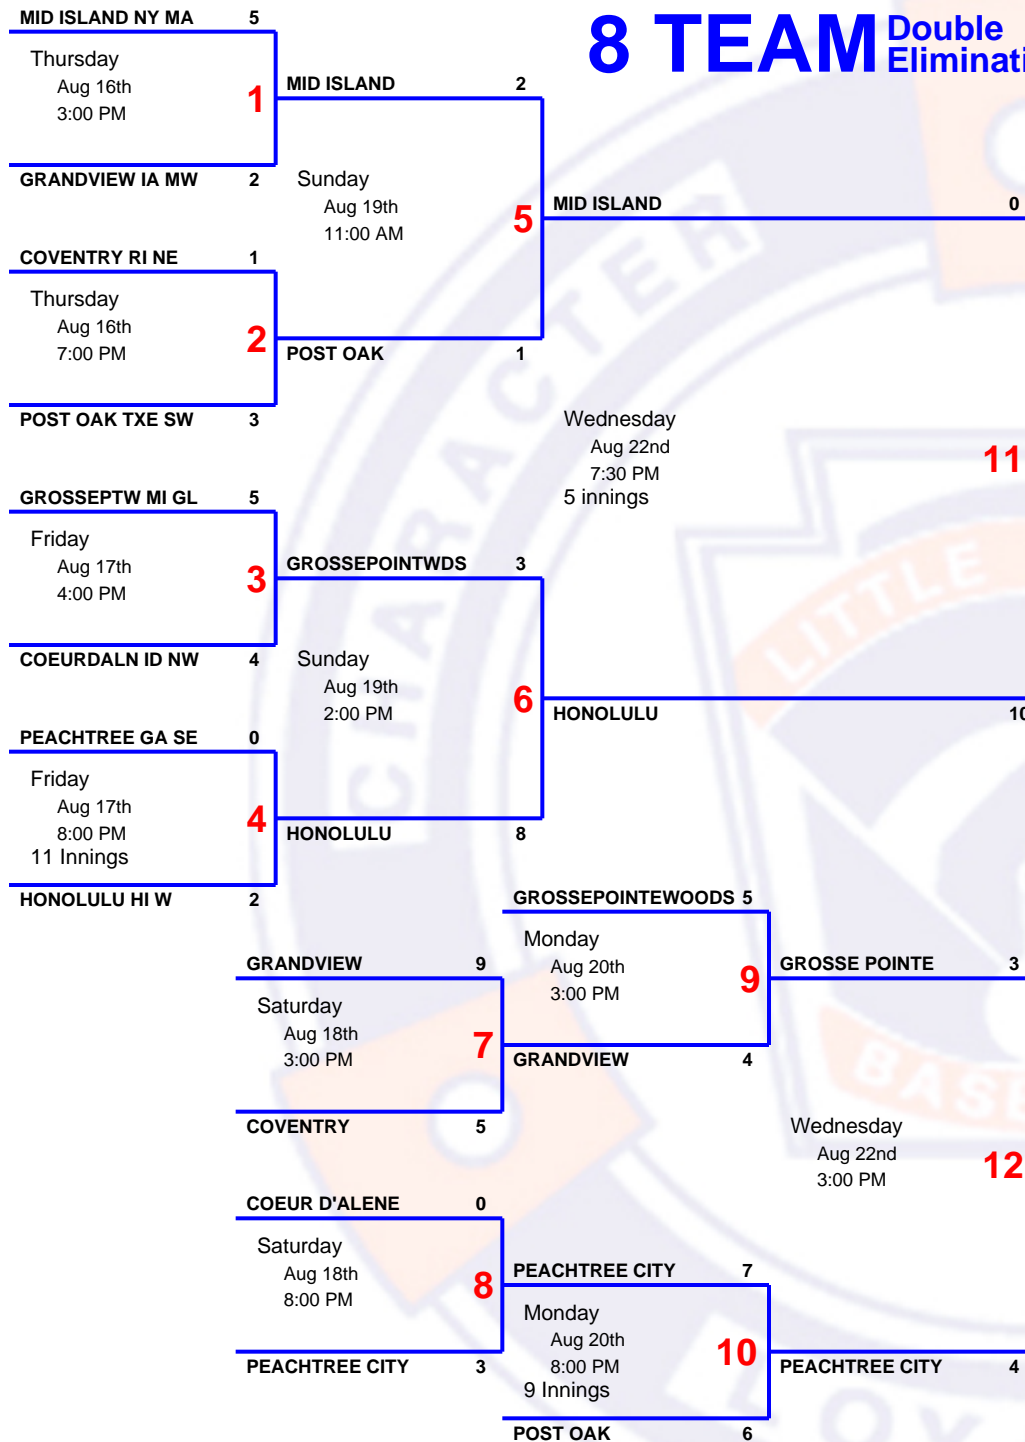

8 TEAM Double Elimination

2018 10-12

LL World Series U.S. Bracket

Host LL International, Williamsports, Pa
Field 539 US Route 16 Hwy, Williamsport, PA 17701
Website <http://www.llbws.org>

This is not the official bracket!

Please verify the game schedule with your manager and tournament director.

Honolulu Hawaii

Champion

Advances To :
 Little League World Series Championship
Host :
 LL International, Williamsport, PA 17701
Starting :
 Sunday - Aug 26, 2018