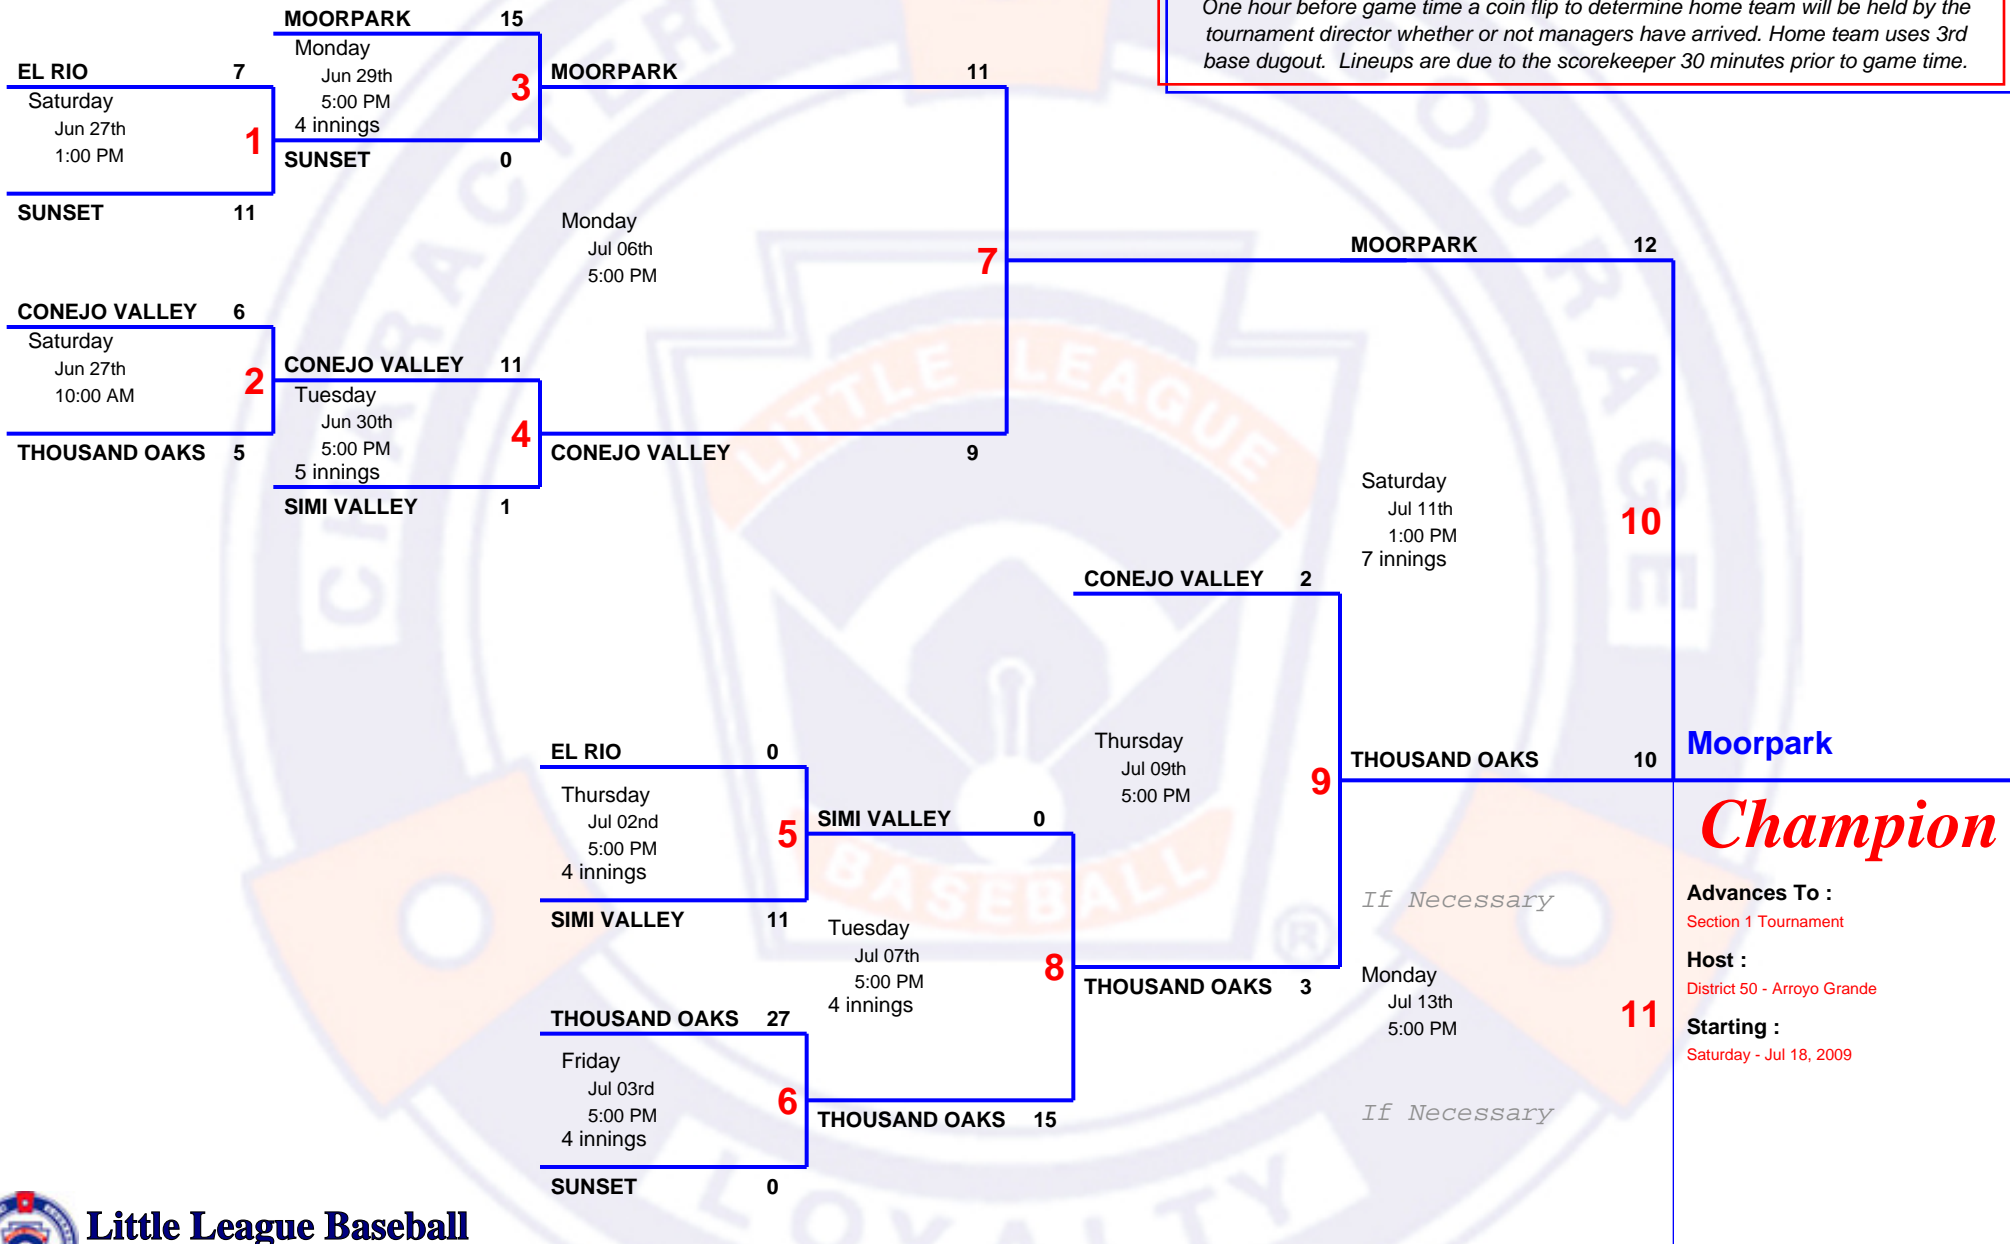

# 6 TEAM Double Elimination

## 2009 10 & 11 District 13 Tournament

**Host** Simi Valley LL  
**Field** 3700 Royal Ave, Simi Valley, CA 93063  
**Website** [www.eteamz.com/SimiValleyLittleLeague](http://www.eteamz.com/SimiValleyLittleLeague)

One hour before game time a coin flip to determine home team will be held by the tournament director whether or not managers have arrived. Home team uses 3rd base dugout. Lineups are due to the scorekeeper 30 minutes prior to game time.