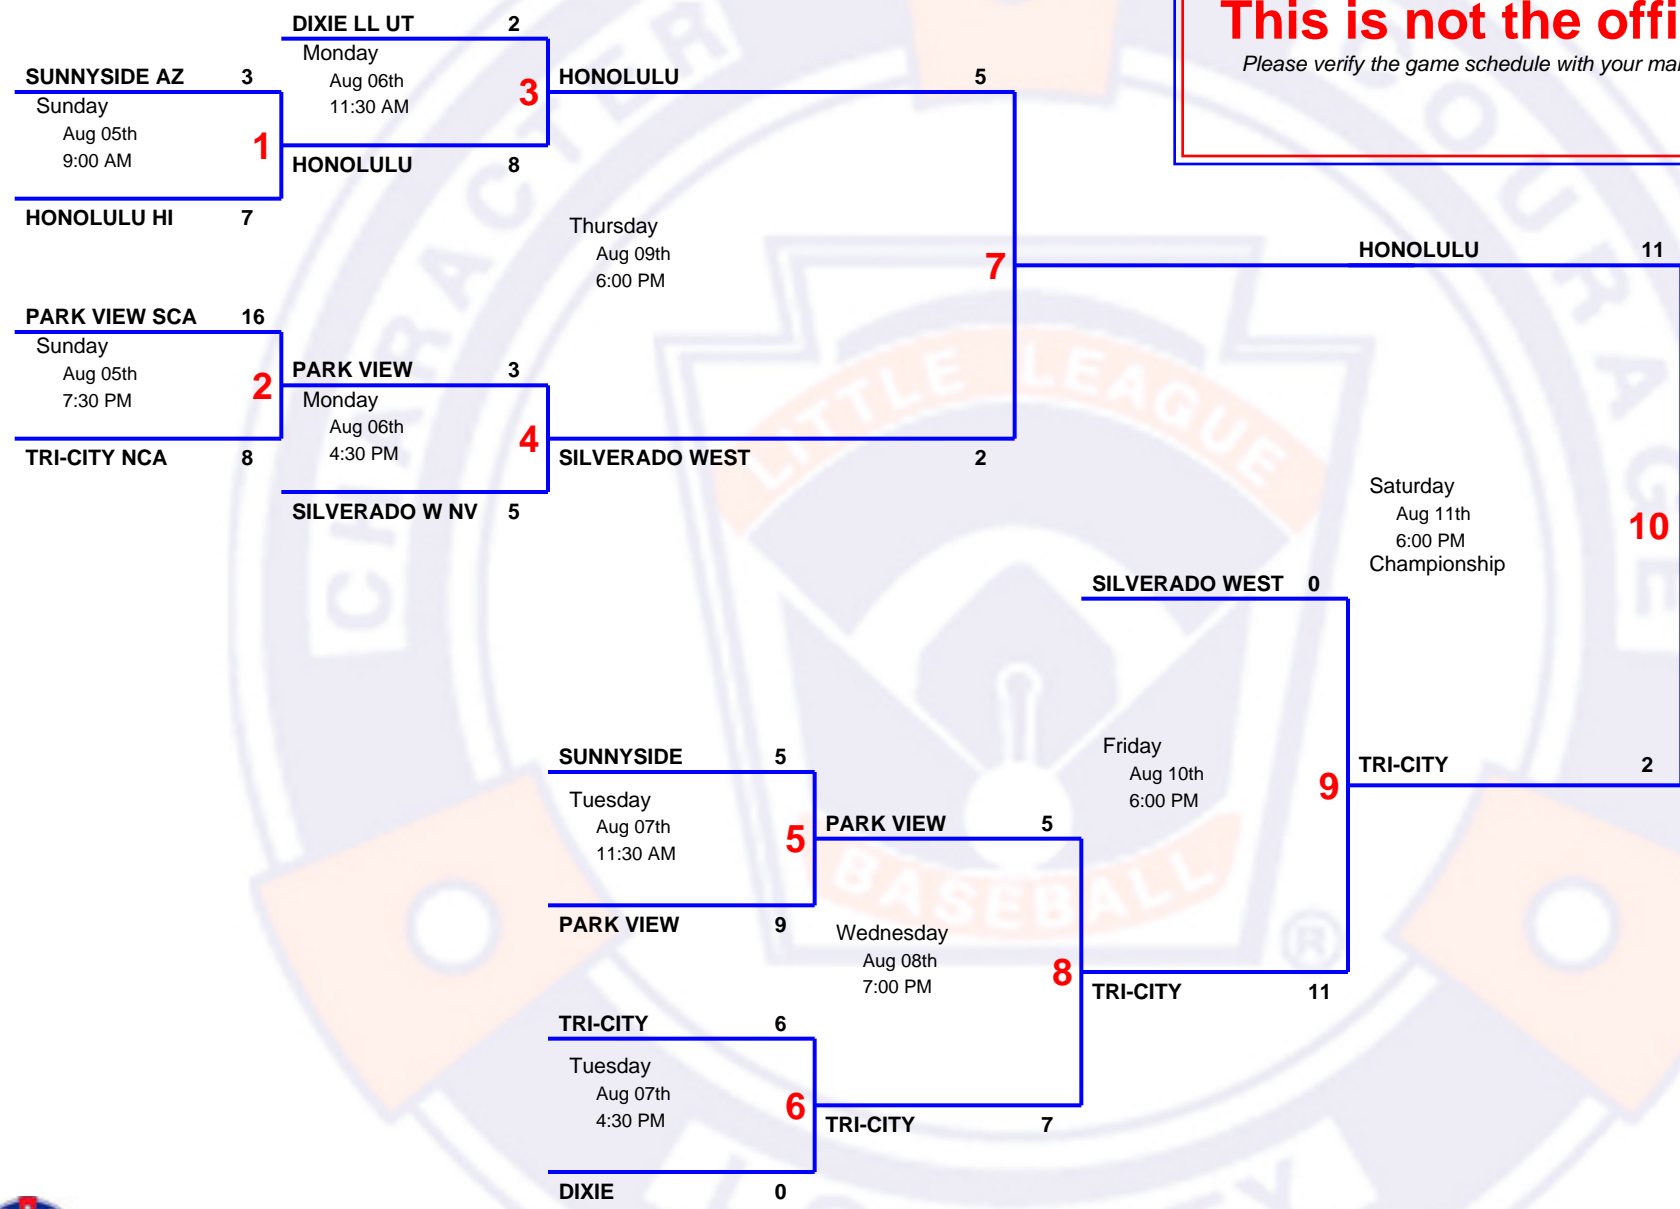

6 Team Double Elimination

2018 10-12
Western Regional Tournament

Host **Little League Western Region**
 Field **6707 Little League Dr, San Bernardino, CA 92407**
 Website **<http://www.littleleague.org>**

This is not the official bracket!

Please verify the game schedule with your manager and tournament director.

Honolulu Hawaii

Champion

Advances To :
Little League Baseball World Series

Host:
LL International, Williamsports, PA

Starts:
Thursday - Aug 16, 2018