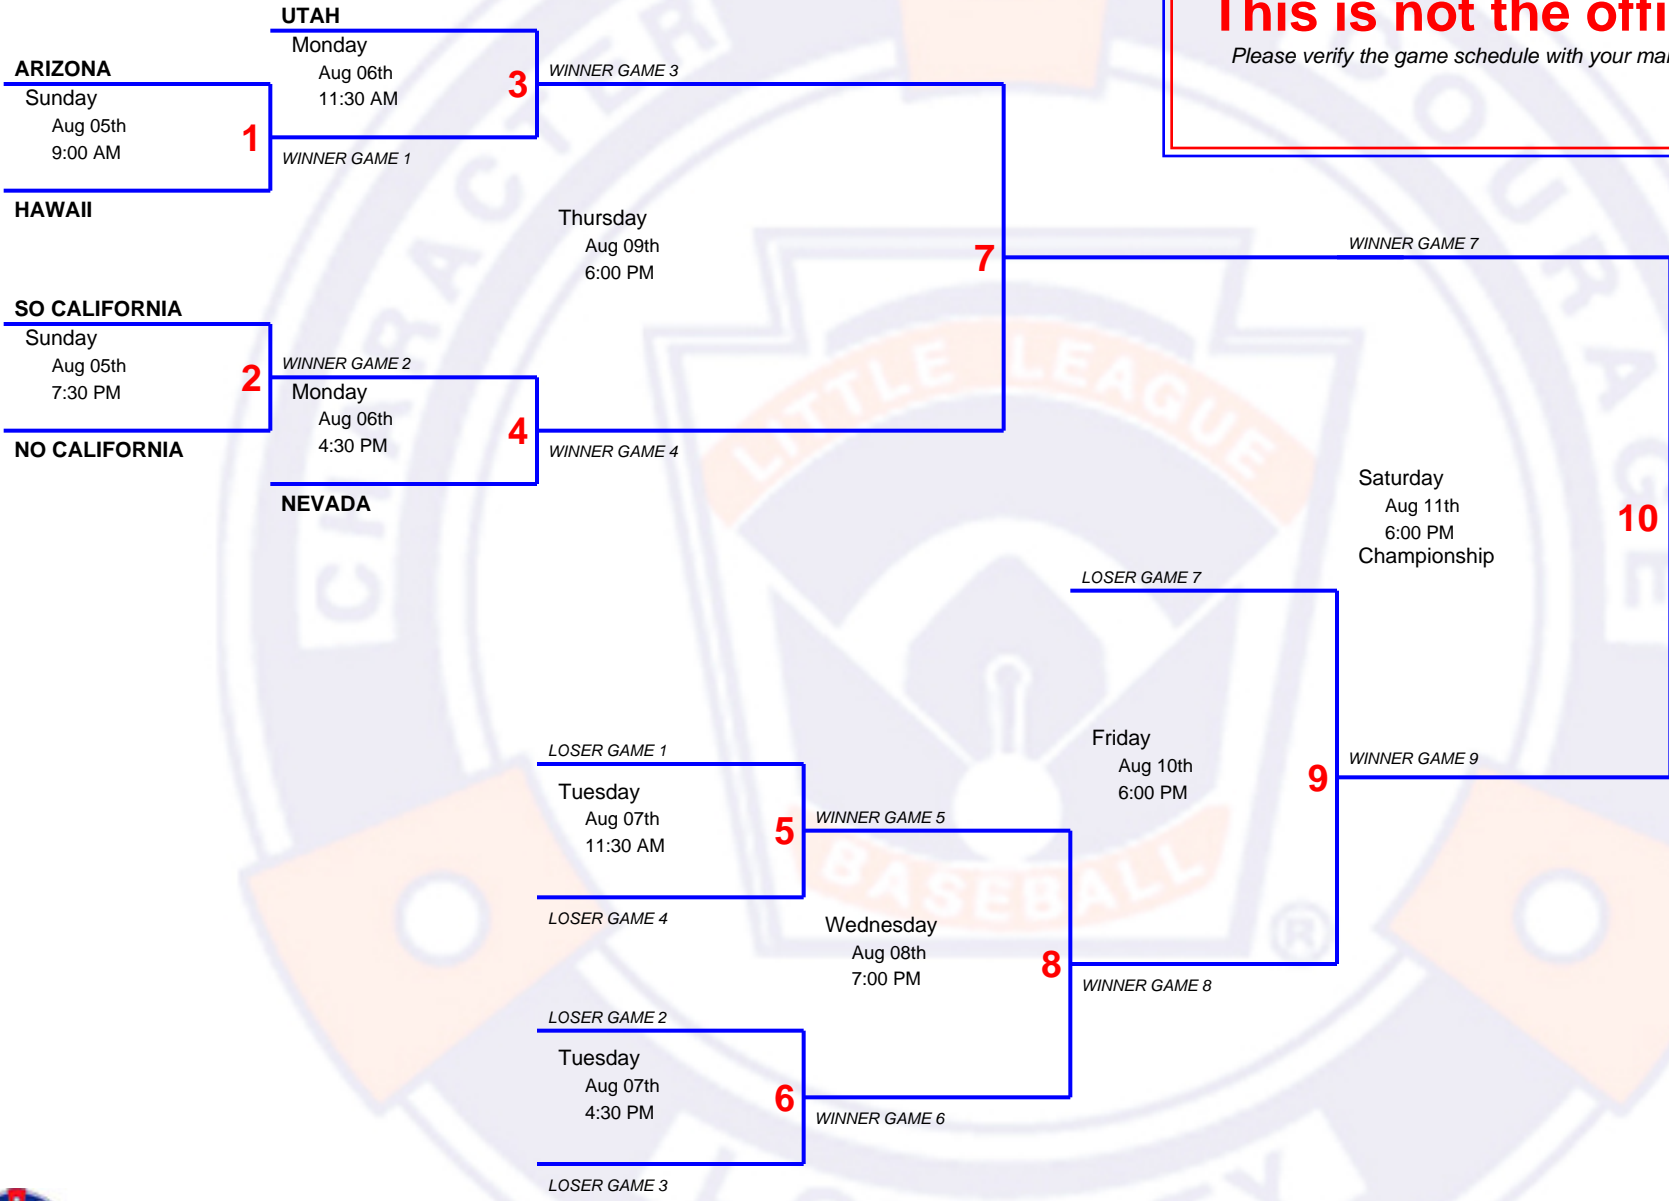

6 Team Double Elimination

2018 10-12
Western Regional Tournament

Host **Little League Western Region**
 Field **6707 Little League Dr, San Bernardino, CA 92407**
 Website **<http://www.eteamz.com/lbwest>**

This is not the official bracket!
Please verify the game schedule with your manager and tournament director.

Champion

Advances To :
 Little League Baseball World Series

Host:
 LL International, Williamsports, PA

Starts:
 Thursday - Aug 16, 2018