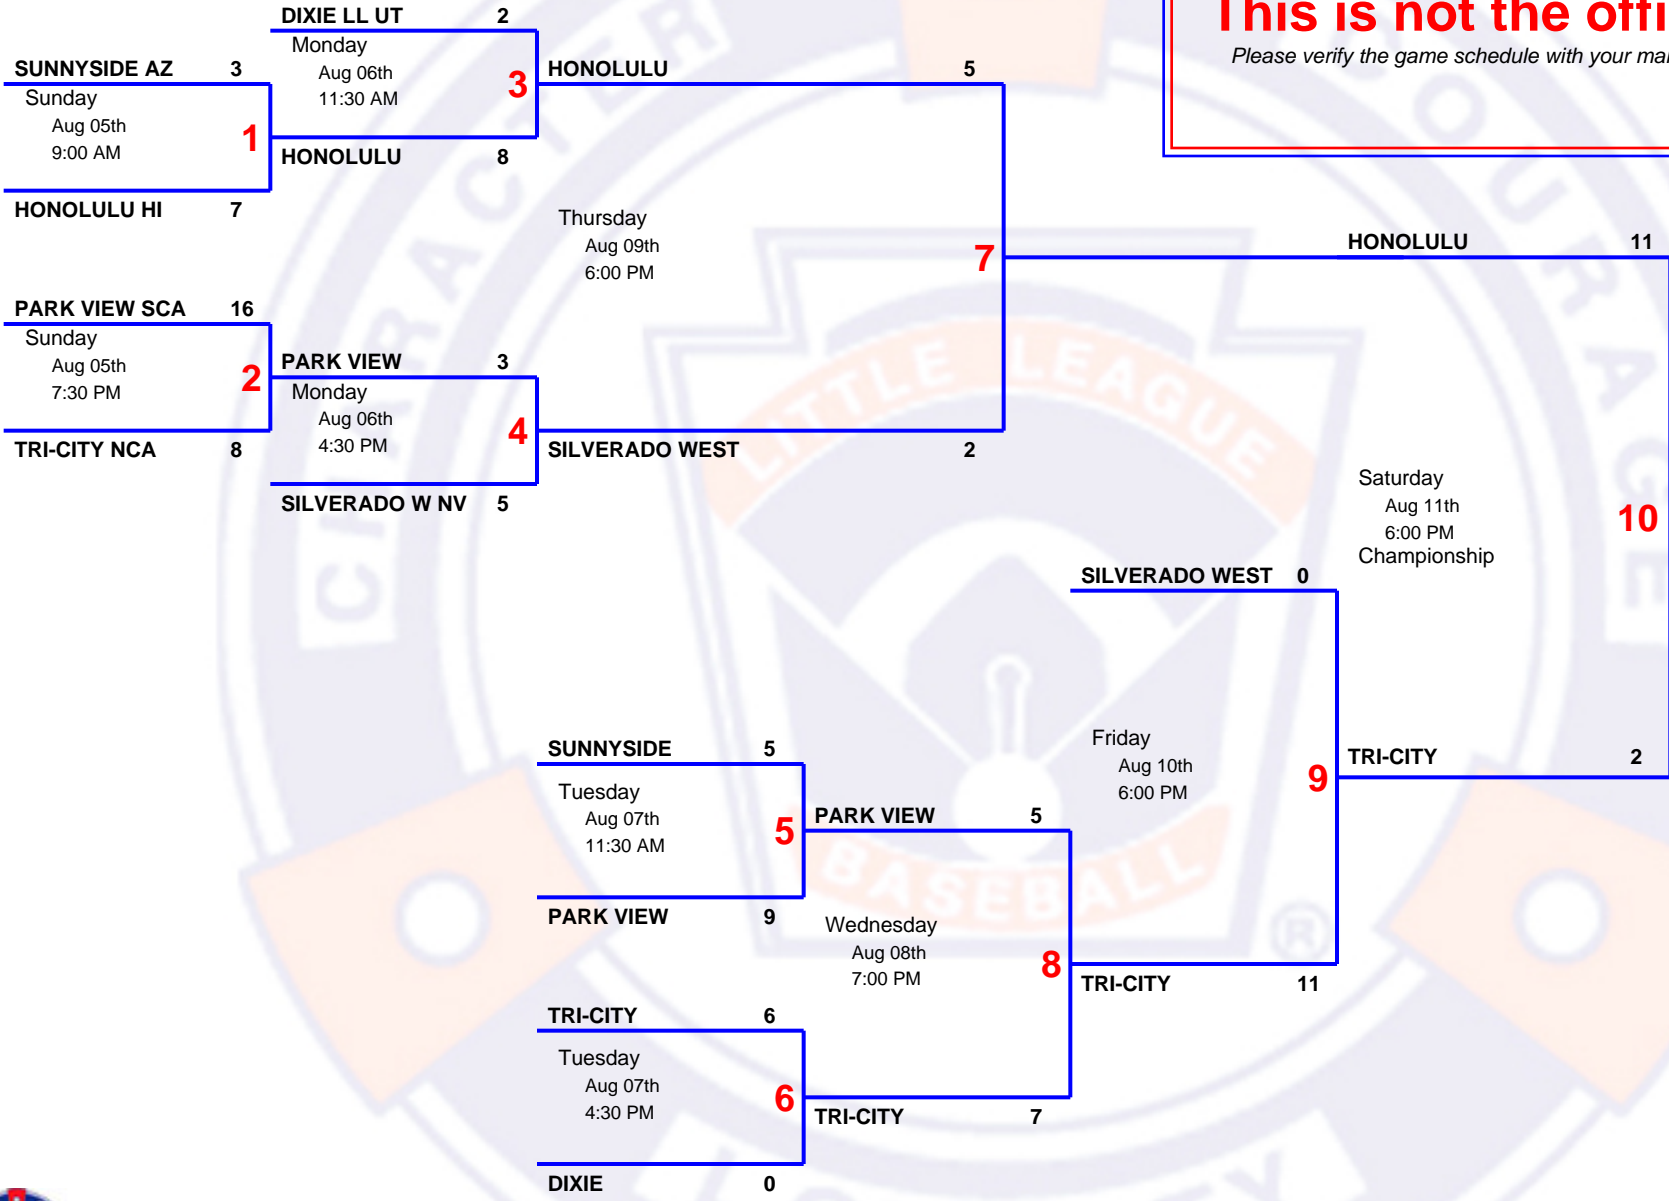

6 Team Double Elimination

2018 10-12
Western Regional Tournament

Host Little League Western Region
 Field 6707 Little League Dr, San Bernardino, CA 92407
 Website <http://www.littleleague.org>

This is not the official bracket!

Please verify the game schedule with your manager and tournament director.

Honolulu Hawaii

Champion

Advances To :
 Little League Baseball World Series

Host:
 LL International, Williamsports, PA

Starts:
 Thursday - Aug 16, 2018