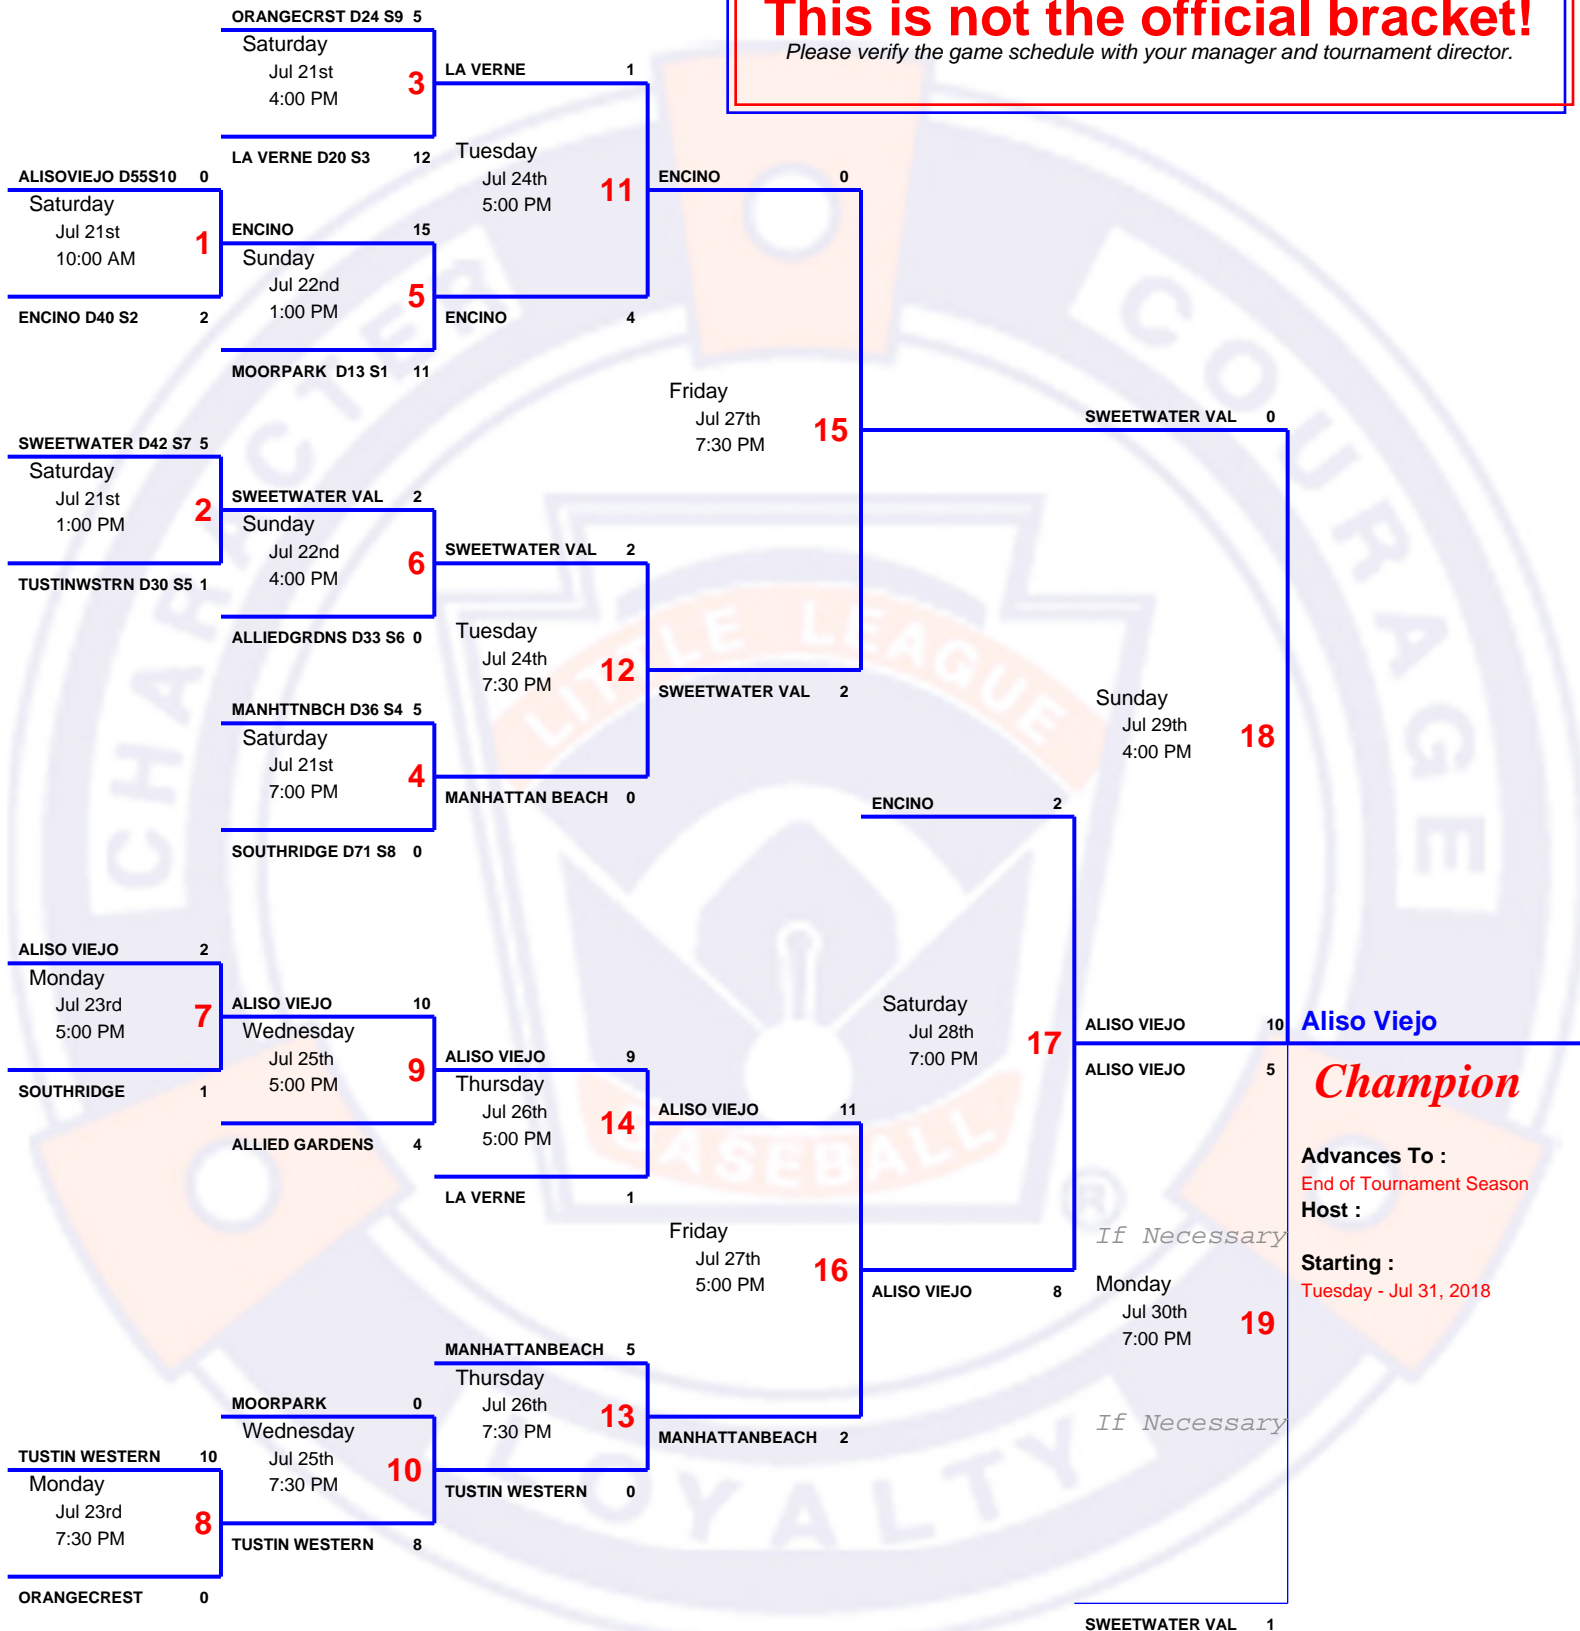

10 Team Double Elimination

2018 9-11 So Cal Division III Tournament

Host Temple City American LL, CAD18
Field Live Oak Park, 10144 Bogue St, Temple City, CA
Website <http://www.district18littleleague.com/>
Contact Milan M. Mrakich (818) 388-3609

This is not the official bracket!

Please verify the game schedule with your manager and tournament director.

Little League Baseball
www.littleleague.org

Bracket last revised on May 30, 2018
please email your scores to : scores@cad13.info

Updated brackets can be found at <http://www.cad13.info/tournaments>

Bracke2pdf copyright 2018 WWWpages.com all rights reserved