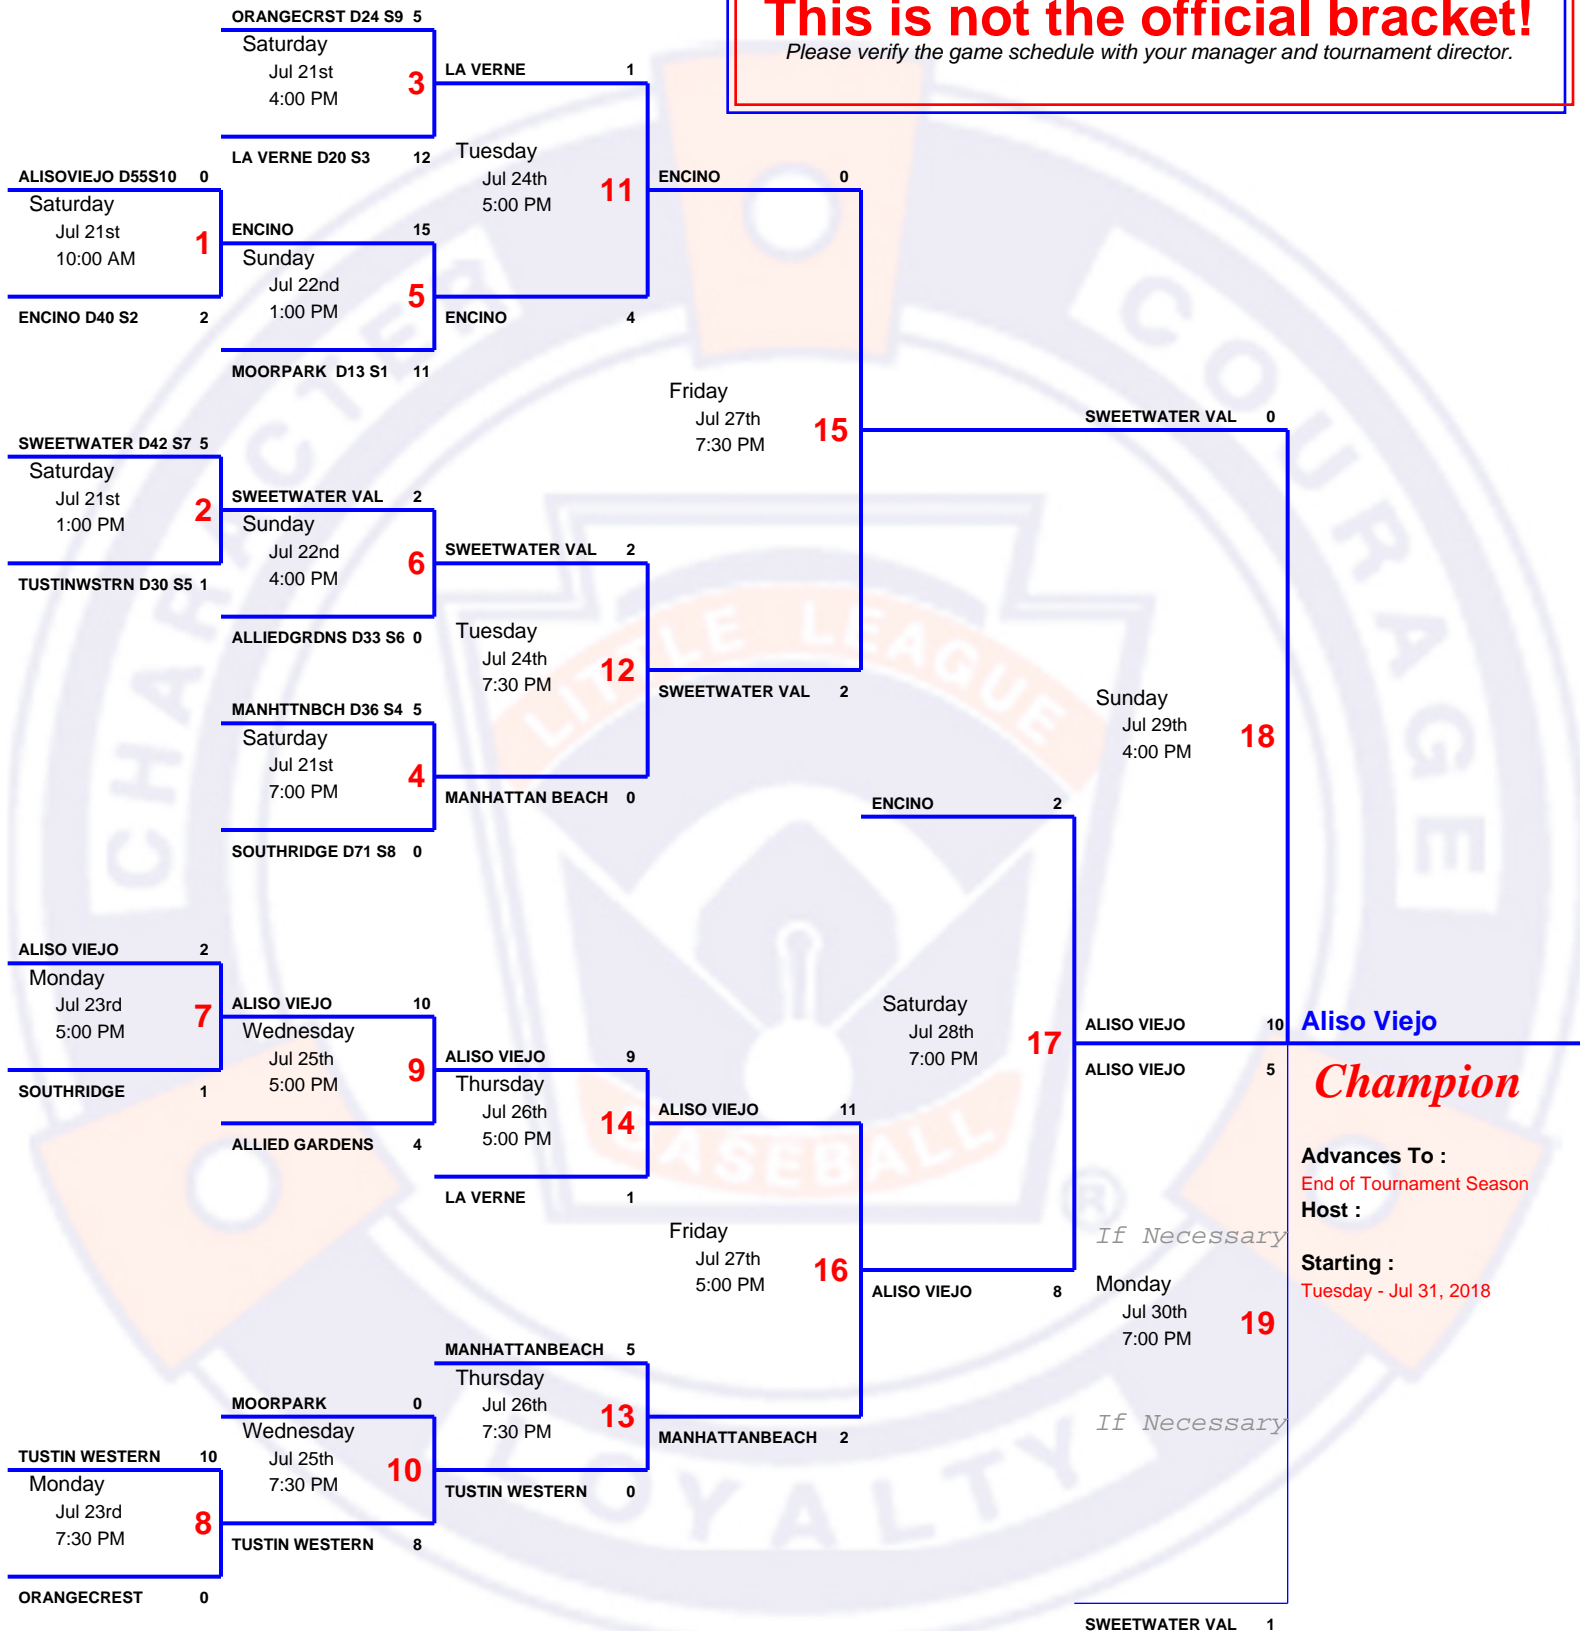

10 Team Double Elimination

2018 9-11

So Cal Division III Tournament

Host Temple City American LL, CAD18
Field Live Oak Park, 10144 Bogue St, Temple City, CA
Website <http://www.district18littleleague.com/>
Contact Milan M. Mrakich (818) 388-3609

This is not the official bracket!

Please verify the game schedule with your manager and tournament director.

Little League Baseball
www.littleleague.org

Bracket last revised on **May 30, 2018**
please email your scores to : scores@cad13.info

Updated brackets can be found at <http://www.cad13.info/tournaments>

Bracke2pdf copyright 2018 WWWpages.com all rights reserved