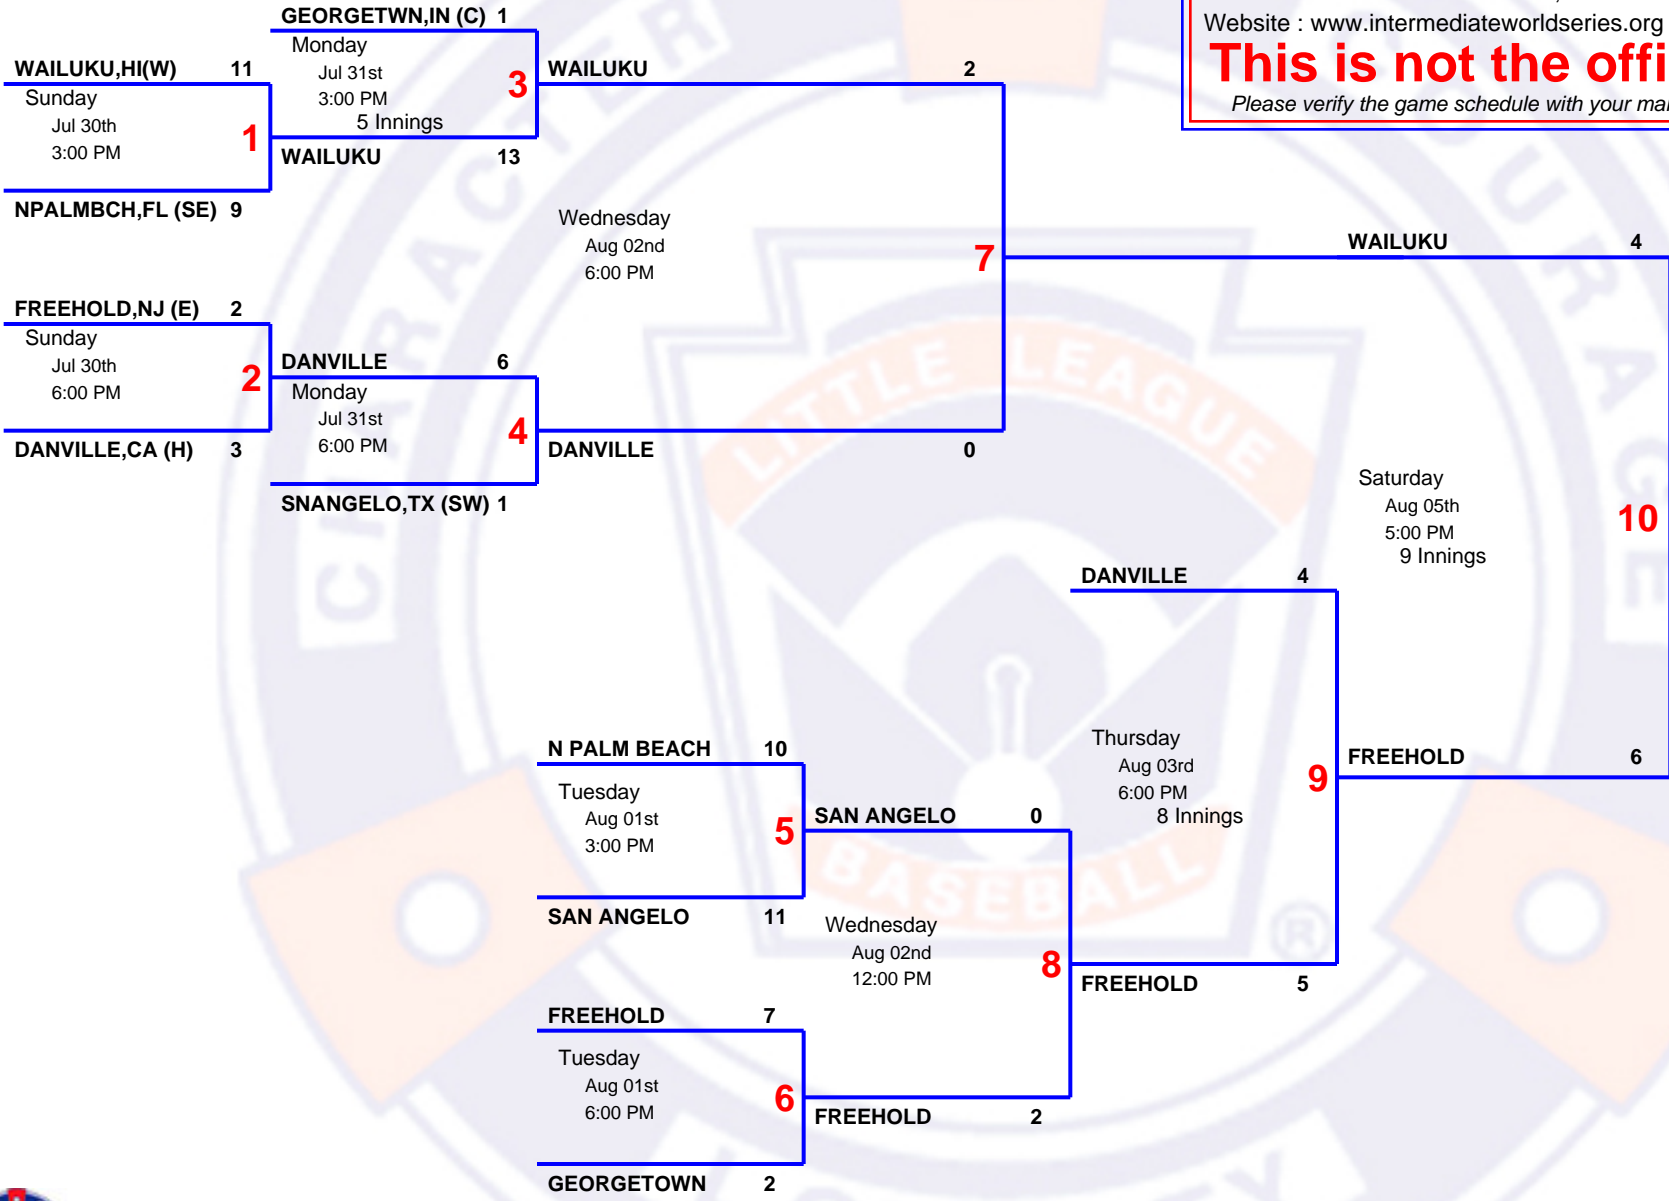

# 6 Team Double Elimination

This is not the official bracket!

Please verify the game schedule with your manager and tournament director.

Freehold, NJ

Champion

Advances To :  
Intermediate World Series

Host:  
NCA District 57 Livermore, CA