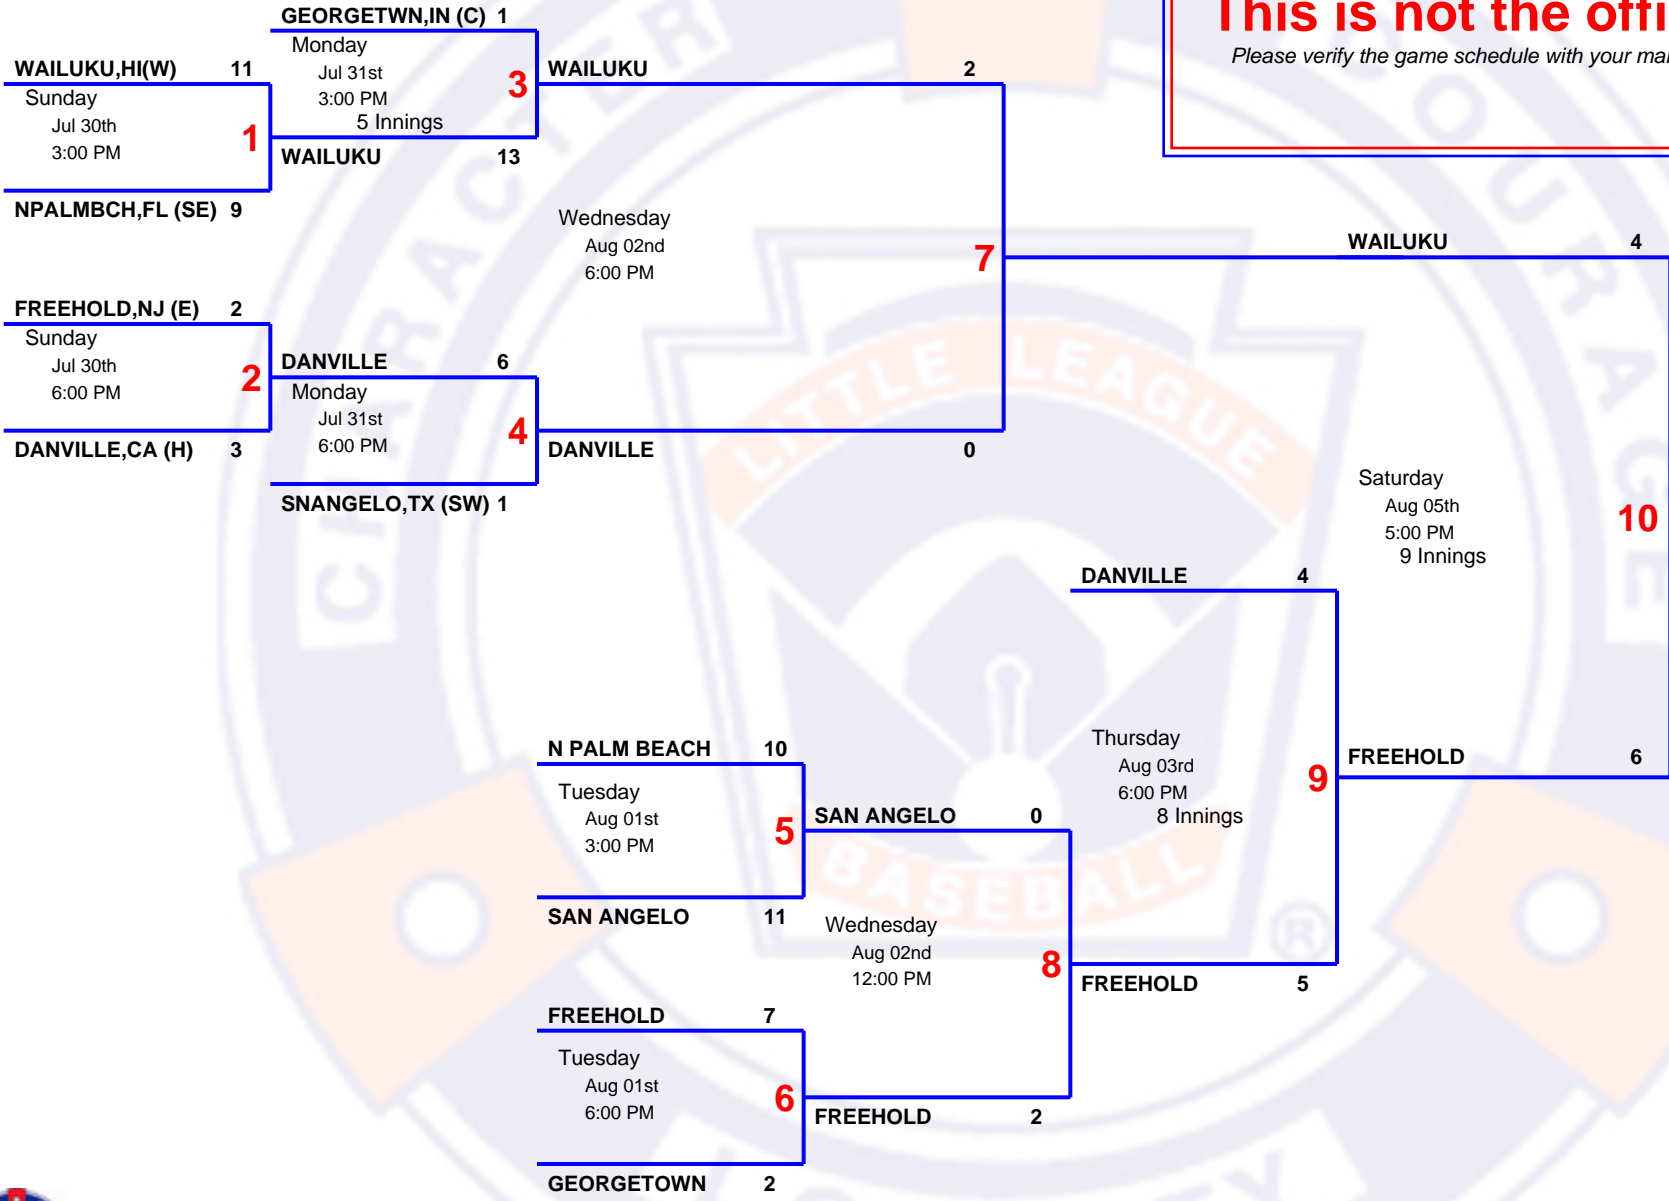

6 Team Double Elimination

**2017 Intermediate
Intermediate WS U.S. Bracket**

Host **NCA District 57 Livermore, CA**
 Field **1727 El Prado Dr, Livermore, CA 94550**
 Website **www.intermediateworldseries.org**

This is not the official bracket!
Please verify the game schedule with your manager and tournament director.

Freehold, NJ

Champion

Advances To :
Intermediate World Series

Host:
NCA District 57 Livermore, CA

Starts:
Monday - Aug 07, 2017