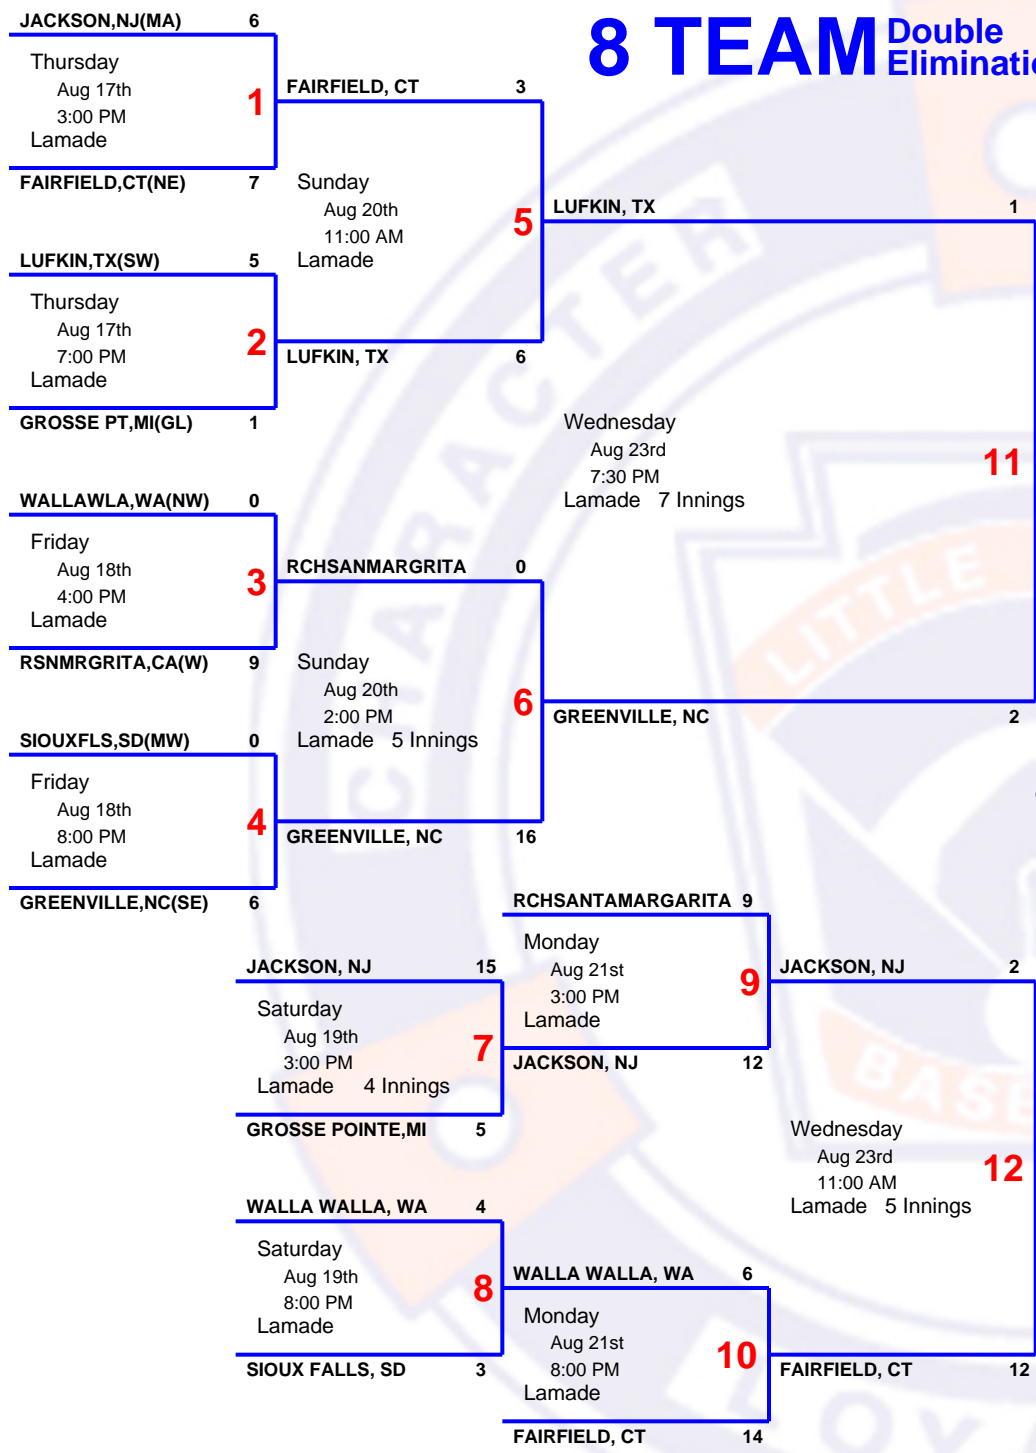

8 TEAM Double Elimination

2017 11 & 12
LL World Series U.S. Bracket

Host LL International Williamsport, PA
Field 539 US Route 15 Hwy, Williamsport, PA 17701
Website www.llbws.org/

This is not the official bracket!
 Please verify the game schedule with your manager and tournament director.

Champion

Advances To :
 Little League World Series Championship

Host :
 LL International, Williamsport, PA

Starting :
 Sunday - Aug 27, 2017

Little League Baseball
www.littleleague.org