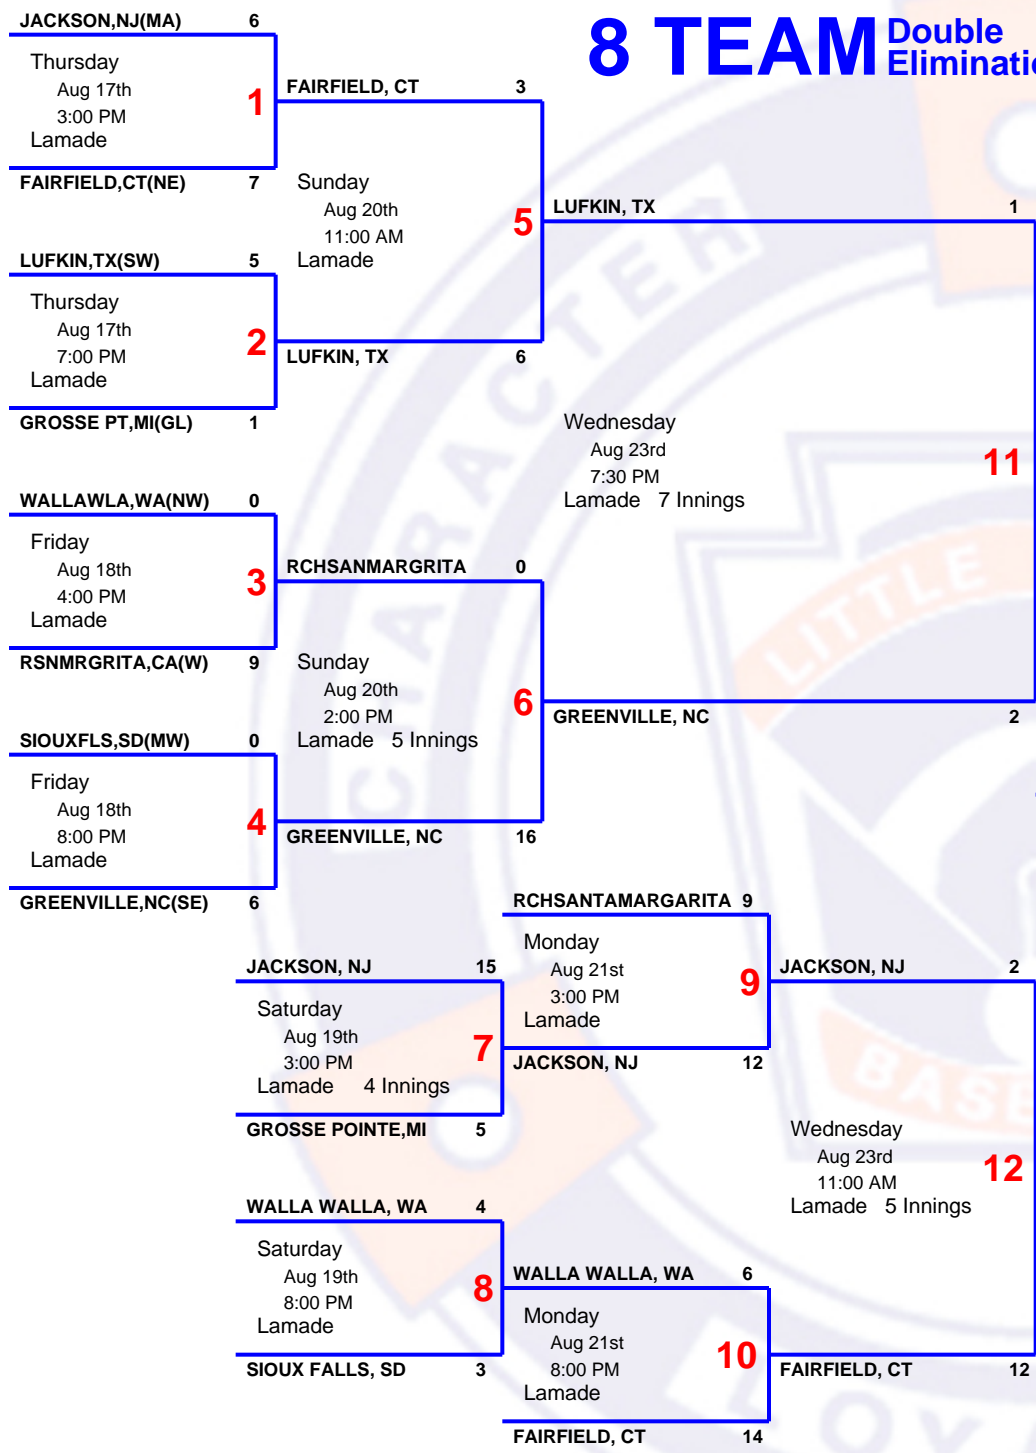

# 8 TEAM Double Elimination

**2017 11 & 12**  
**LL World Series U.S. Bracket**

**Host** LL International Williamsport, PA  
**Field** 539 US Route 15 Hwy, Williamsport, PA 17701  
**Website** [www.llbws.org/](http://www.llbws.org/)

**This is not the official bracket!**  
 Please verify the game schedule with your manager and tournament director.

**Lufkin, TX**

**Champion**

**Advances To :**  
 Little League World Series Championship

**Host :**  
 LL International, Williamsport, PA

**Starting :**  
 Sunday - Aug 27, 2017

**Little League Baseball**  
[www.littleleague.org](http://www.littleleague.org)