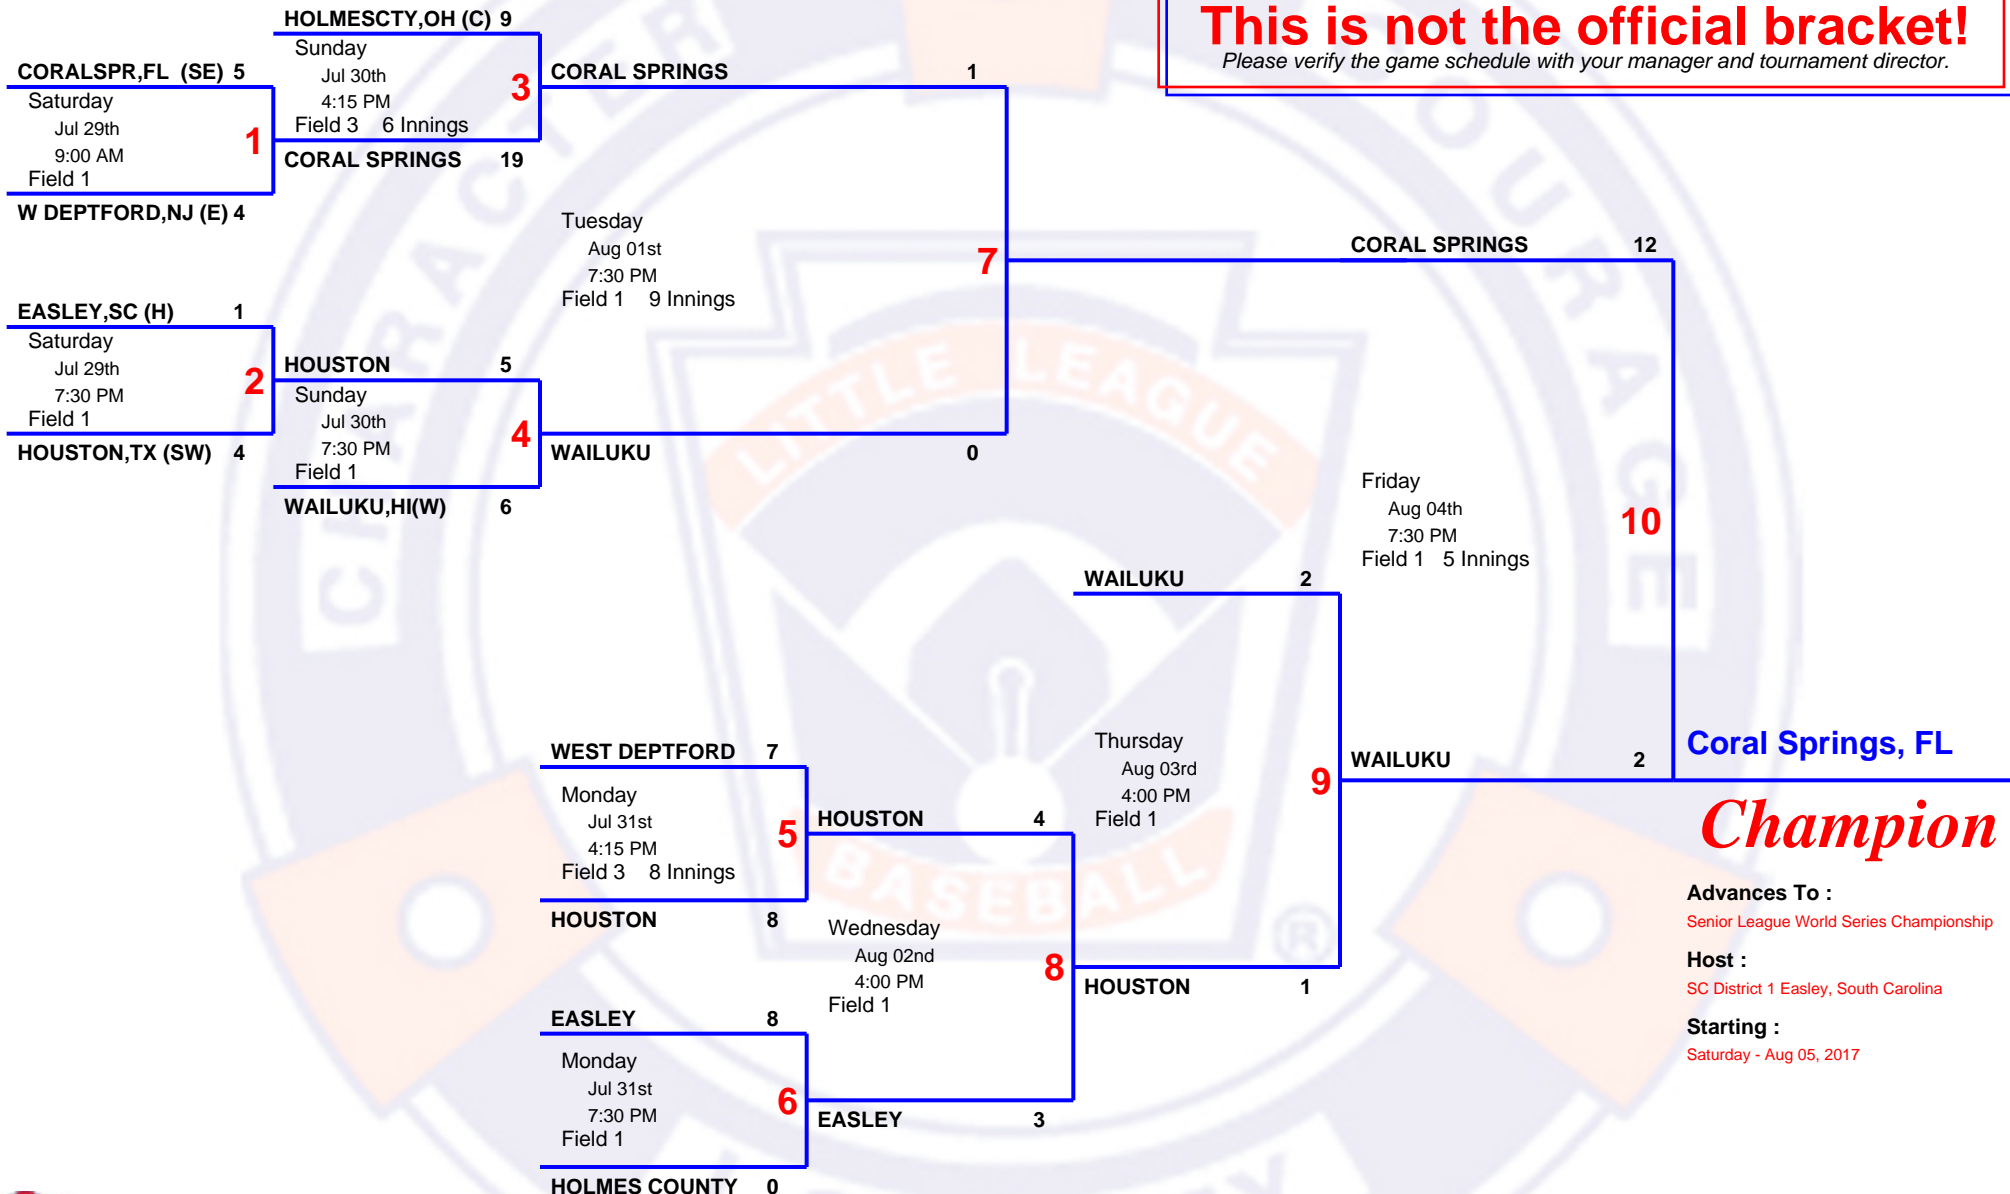

6 TEAM Double Elimination

2017 Senior Senior World Series U.S. Bracket

Host SC District 1 Easley, South Carolina
 Field 111 Walkers Way, Easley, SC 29642
 Website www.slbws.org/

This is not the official bracket!

Please verify the game schedule with your manager and tournament director.

Champion

Advances To :
 Senior League World Series Championship
Host :
 SC District 1 Easley, South Carolina
Starting :
 Saturday - Aug 05, 2017