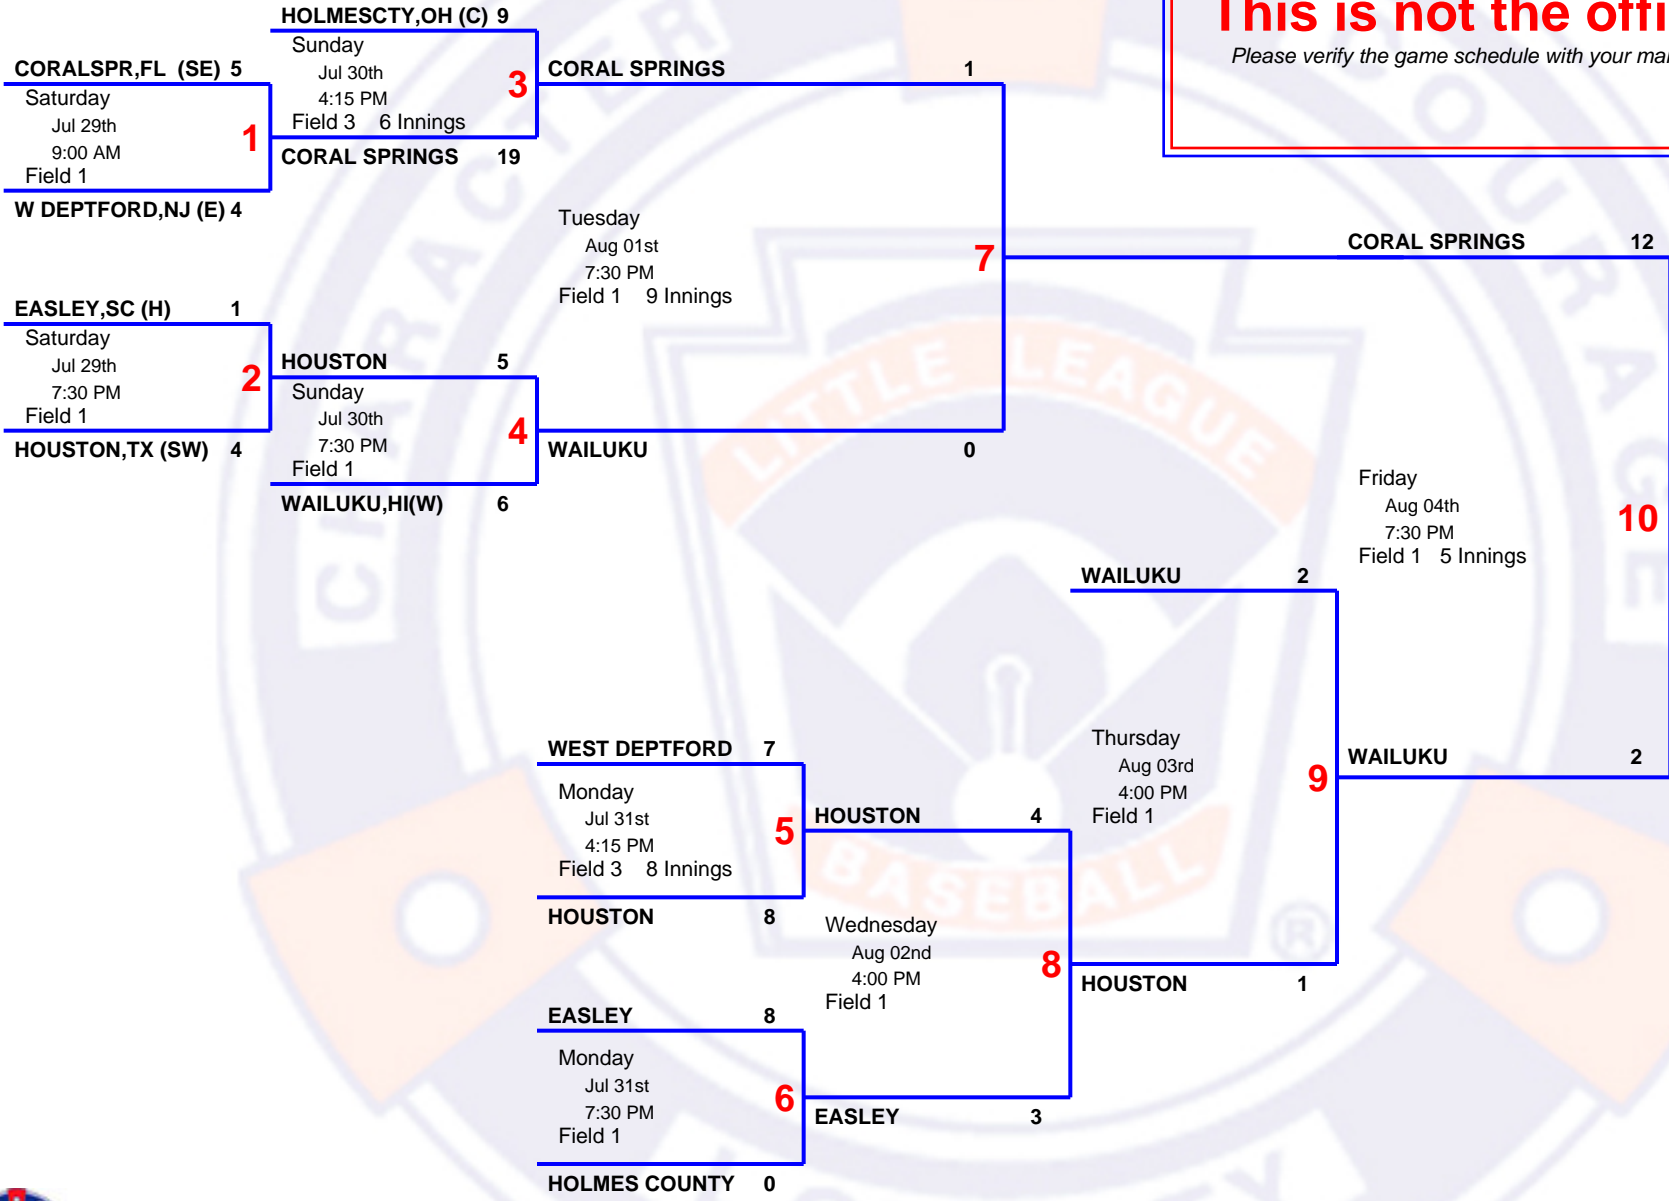

6 Team Double Elimination

**2017 Senior
Senior World Series U.S. Bracket**

Host SC District 1 Easley, South Carolina
 Field 111 Walkers Way, Easley, SC 29642
 Website www.slbws.org/

This is not the official bracket!
 Please verify the game schedule with your manager and tournament director.

Coral Springs, FL

Champion

Advances To :
 World Series Championship

Host:
 SC District 1 Easley, South Carolina

Starts:
 Saturday - Aug 05, 2017

Little League Baseball
www.littleleague.org

Bracket last revised on Jul 12, 2017
 please email your scores to : scores@cad13.info