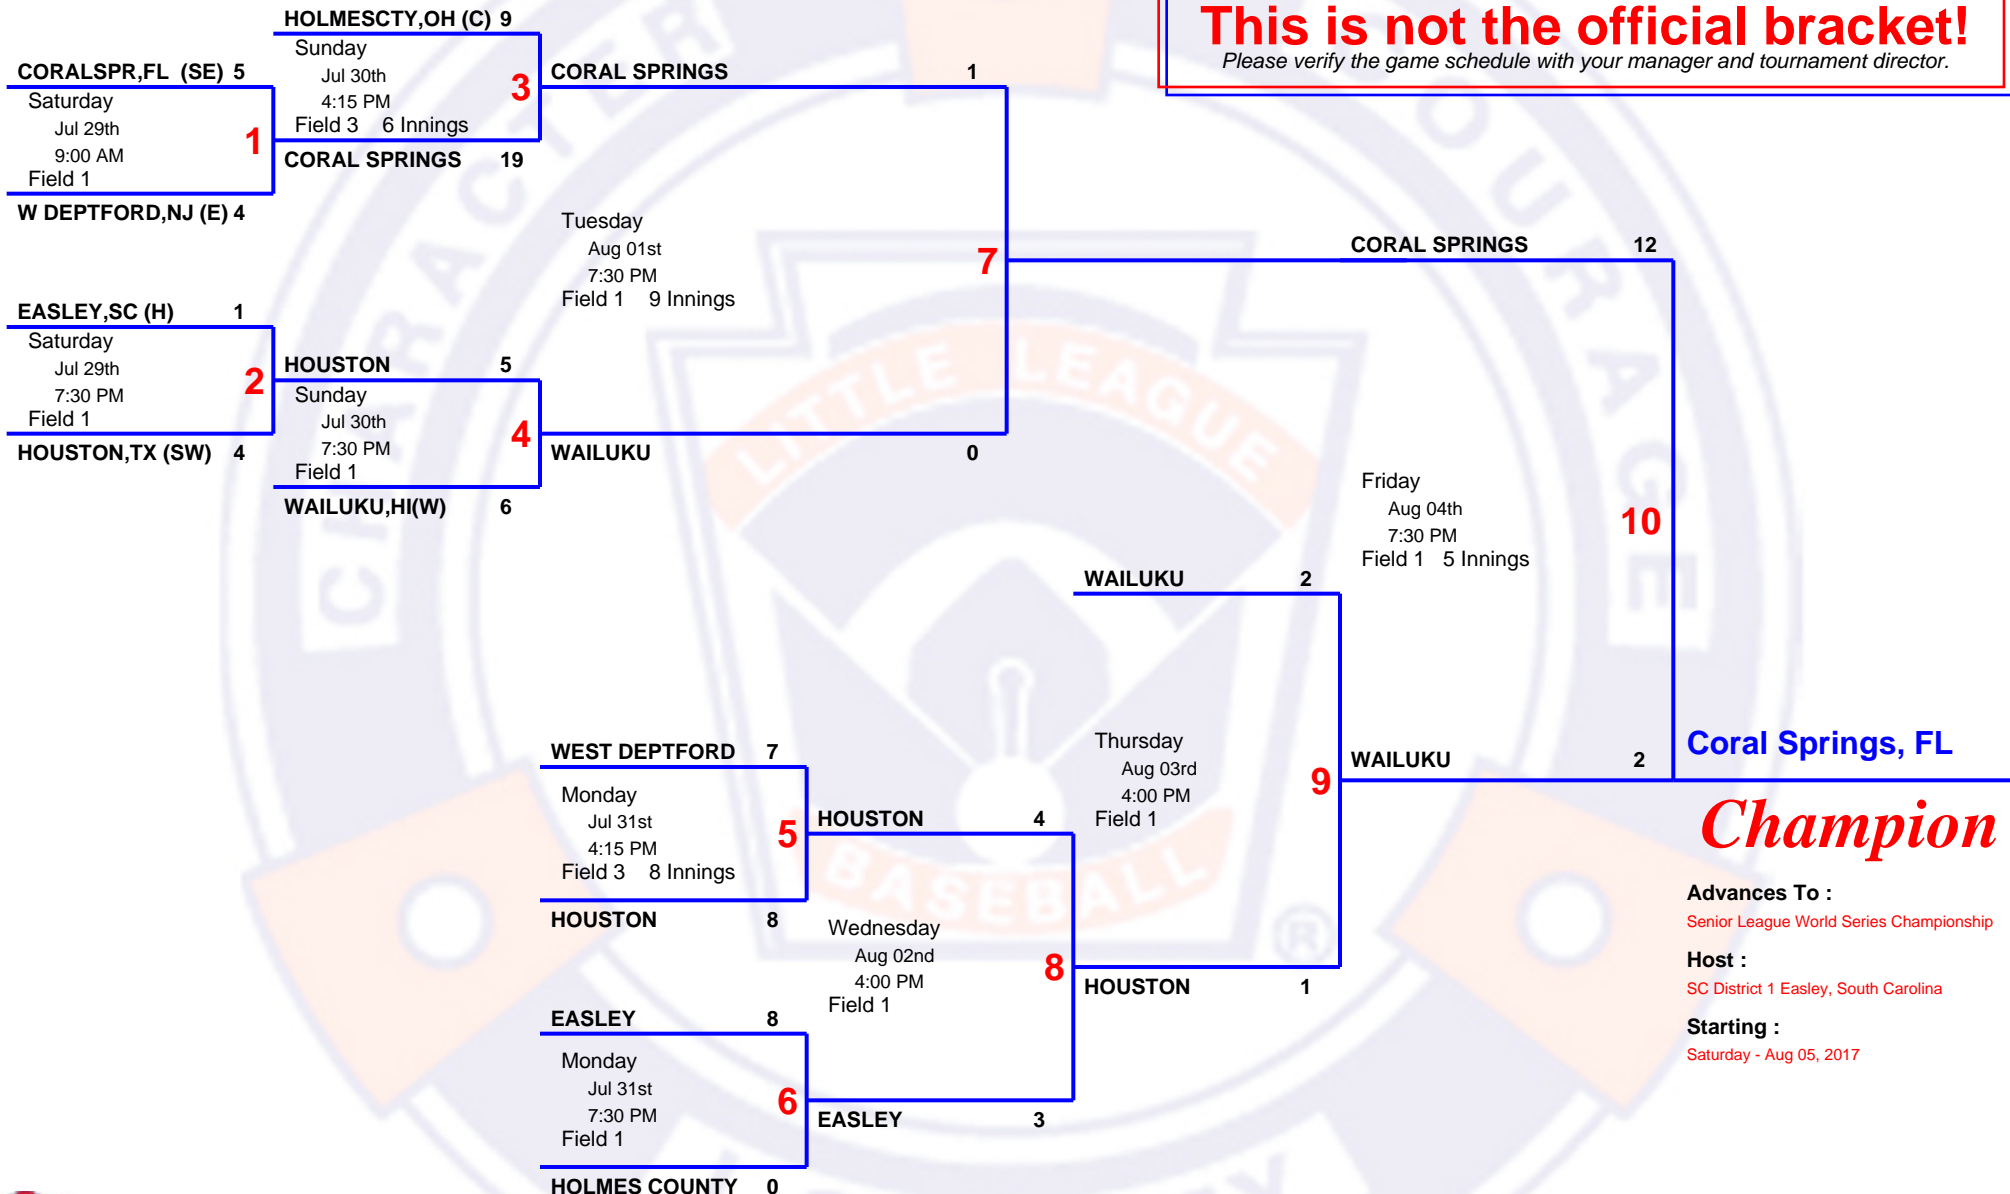

6 TEAM Double Elimination

2017 Senior Senior World Series U.S. Bracket

Host SC District 1 Easley, South Carolina
 Field 111 Walkers Way, Easley, SC 29642
 Website www.slbws.org/

This is not the official bracket!

Please verify the game schedule with your manager and tournament director.

Coral Springs, FL

Champion

Advances To :
 Senior League World Series Championship
Host :
 SC District 1 Easley, South Carolina
Starting :
 Saturday - Aug 05, 2017