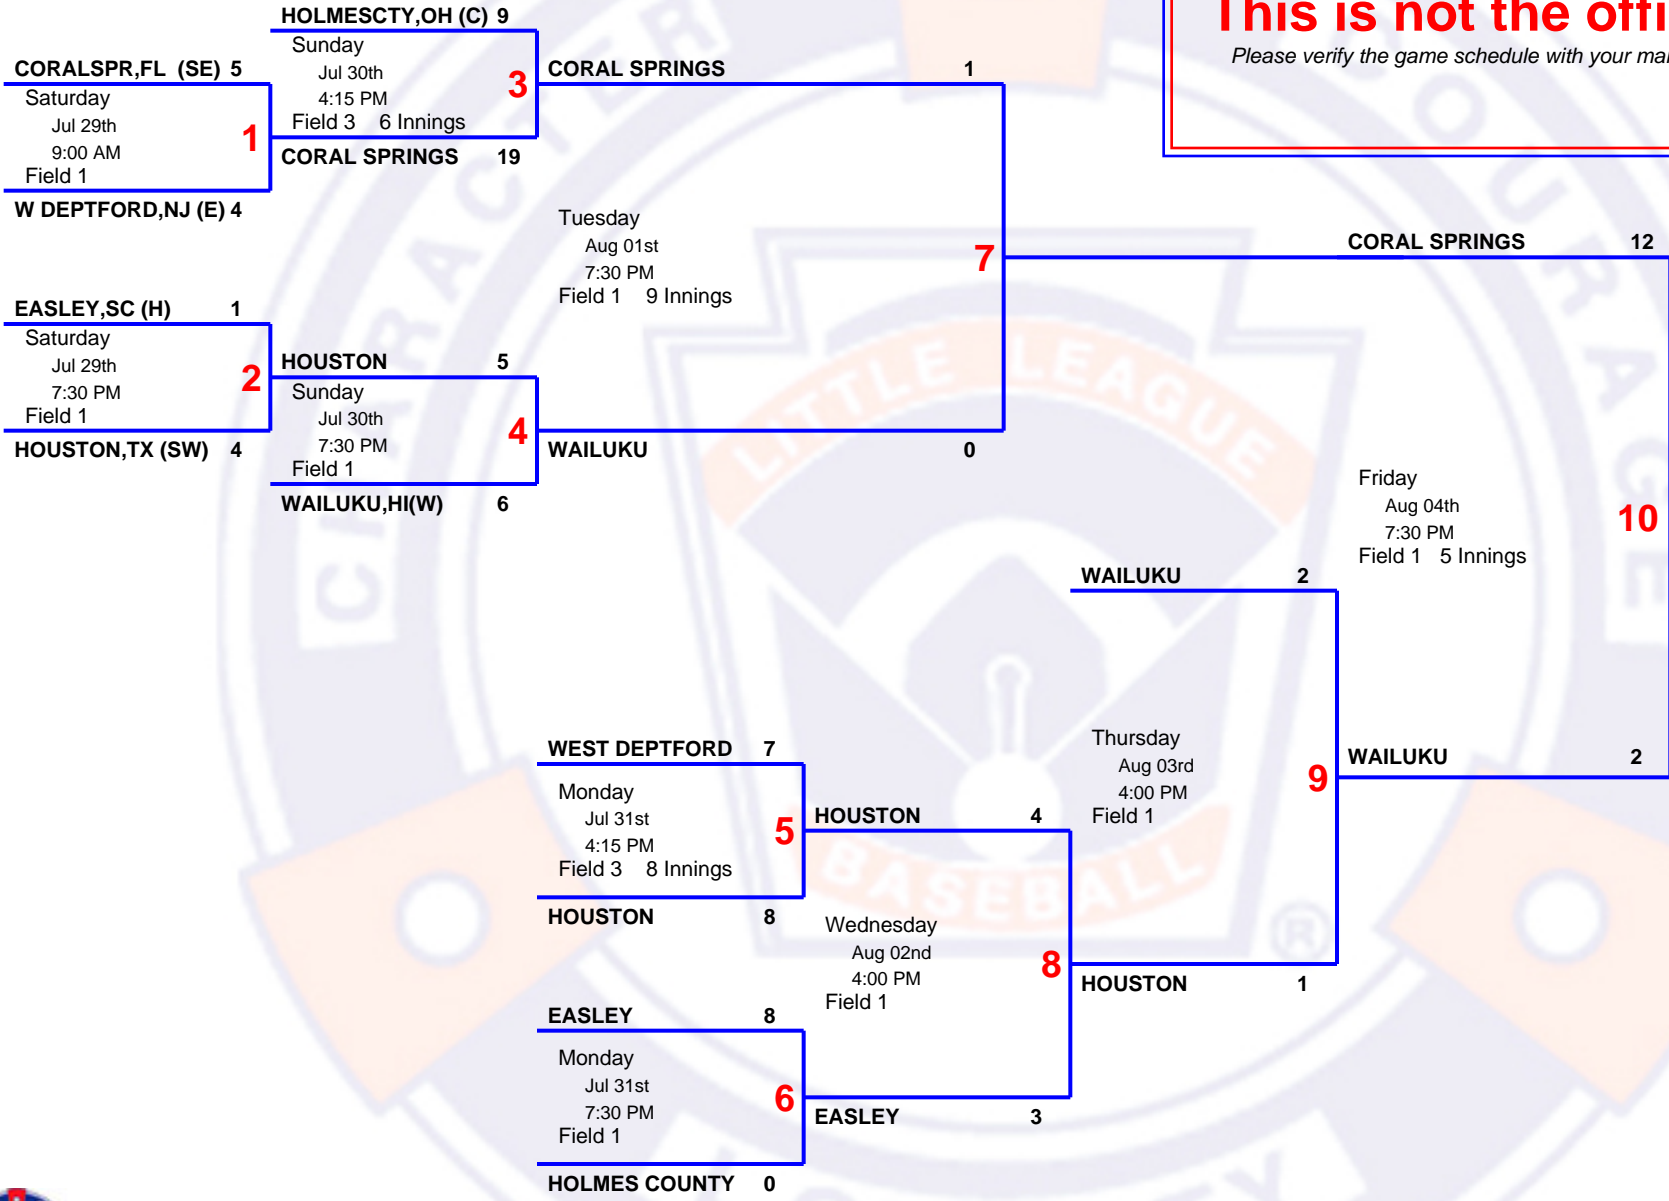

# 6 Team Double Elimination

**2017 Senior  
Senior World Series U.S. Bracket**

Host SC District 1 Easley, South Carolina  
 Field 111 Walkers Way, Easley, SC 29642  
 Website [www.slbws.org/](http://www.slbws.org/)

**This is not the official bracket!**  
 Please verify the game schedule with your manager and tournament director.

**Coral Springs, FL**

**Champion**

Advances To :  
**World Series Championship**

Host:  
**SC District 1 Easley, South Carolina**

Starts:  
**Saturday - Aug 05, 2017**