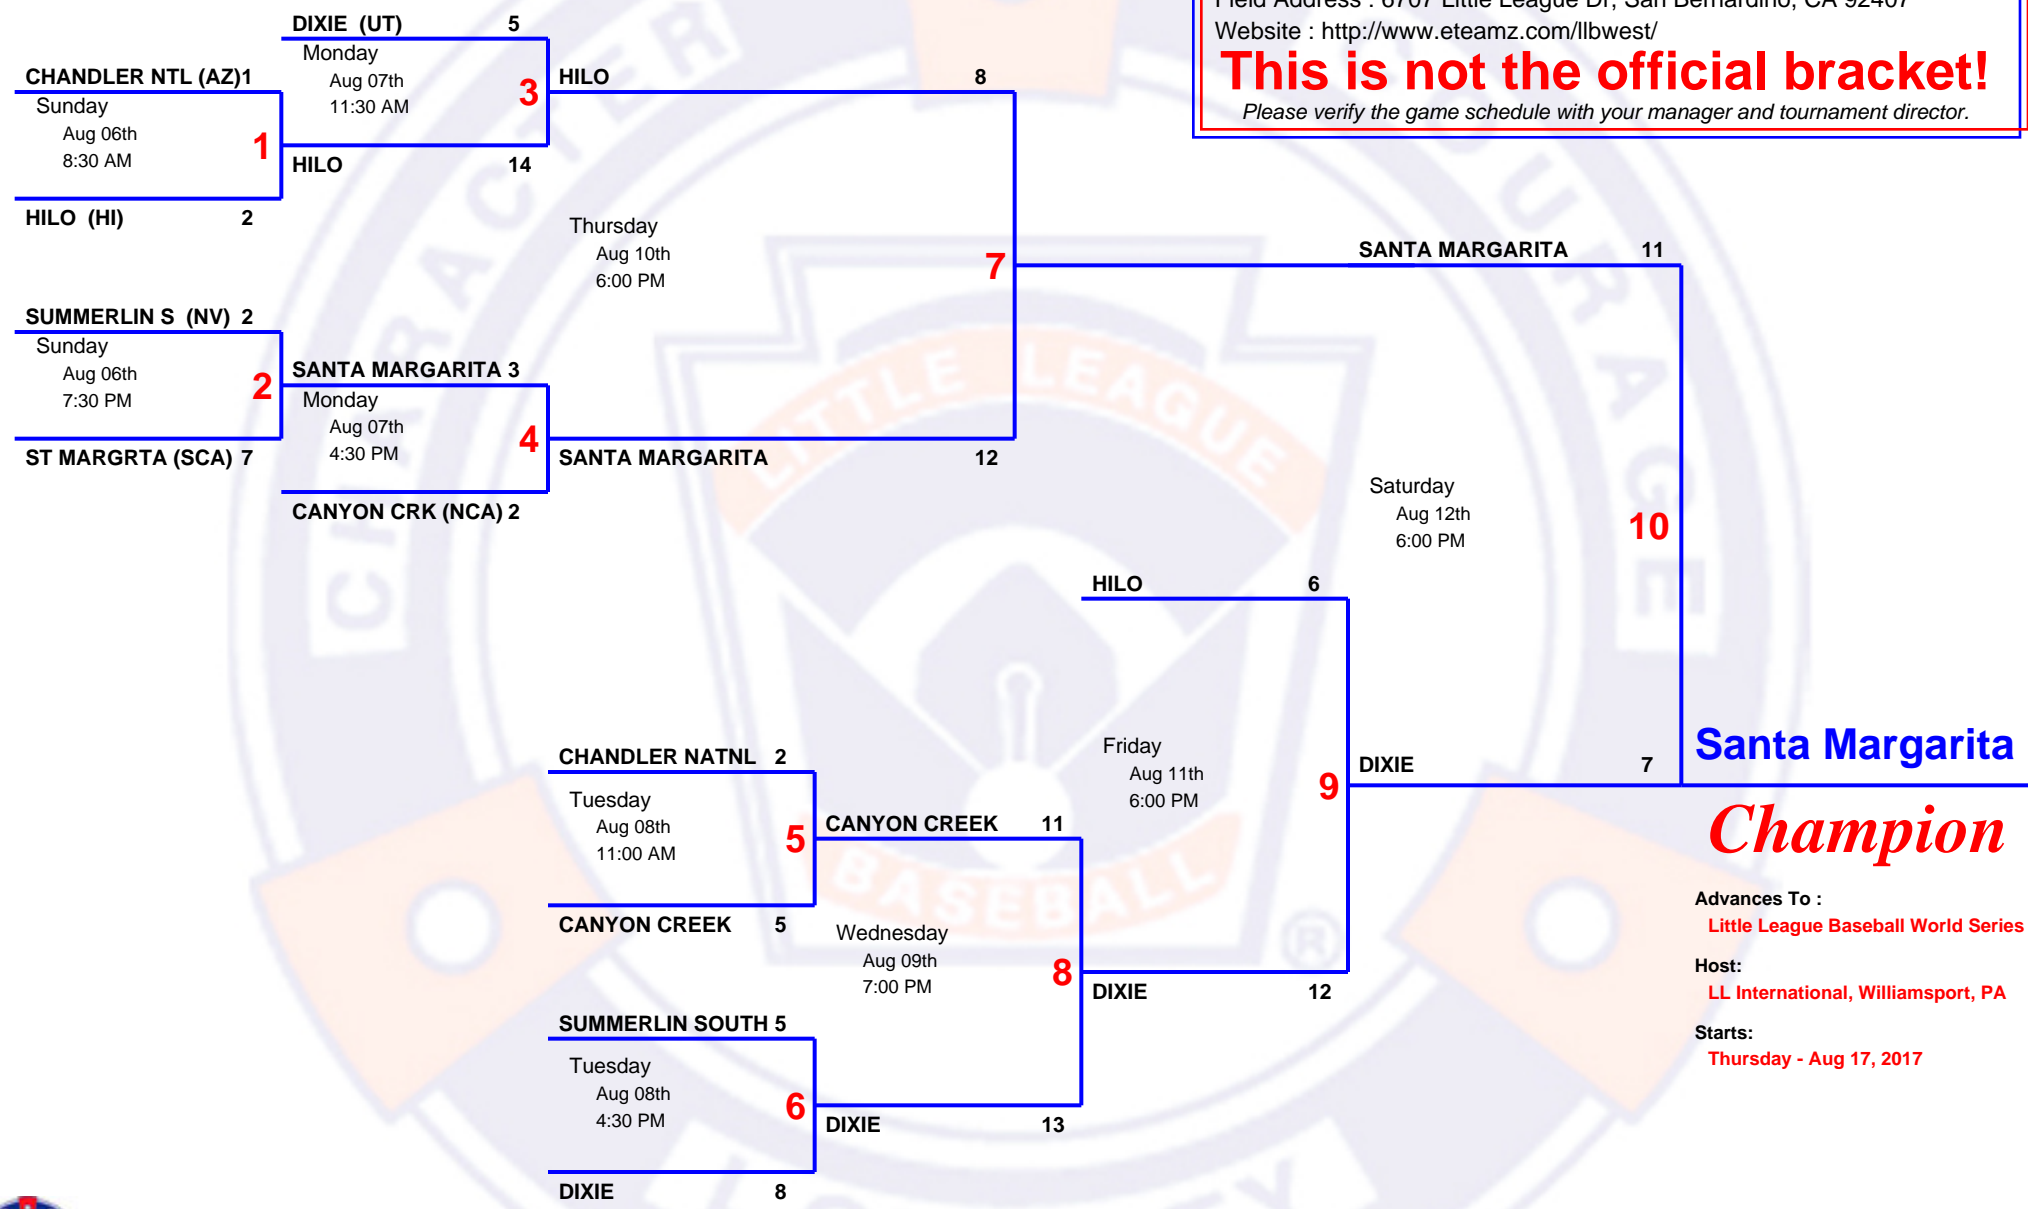

6 Team Double Elimination

2017 11 & 12

Western Regional

Hosted by : Little League West Region
 Field Address : 6707 Little League Dr, San Bernardino, CA 92407
 Website : <http://www.eteamz.com/llbwest/>

This is not the official bracket!
 Please verify the game schedule with your manager and tournament director.

Santa Margarita N

Champion

Advances To :
 Little League Baseball World Series
 Host:
 LL International, Williamsport, PA
 Starts:
 Thursday - Aug 17, 2017

Bracket last revised on Jul 11, 2017
 please email your scores to : scores@cad13.info