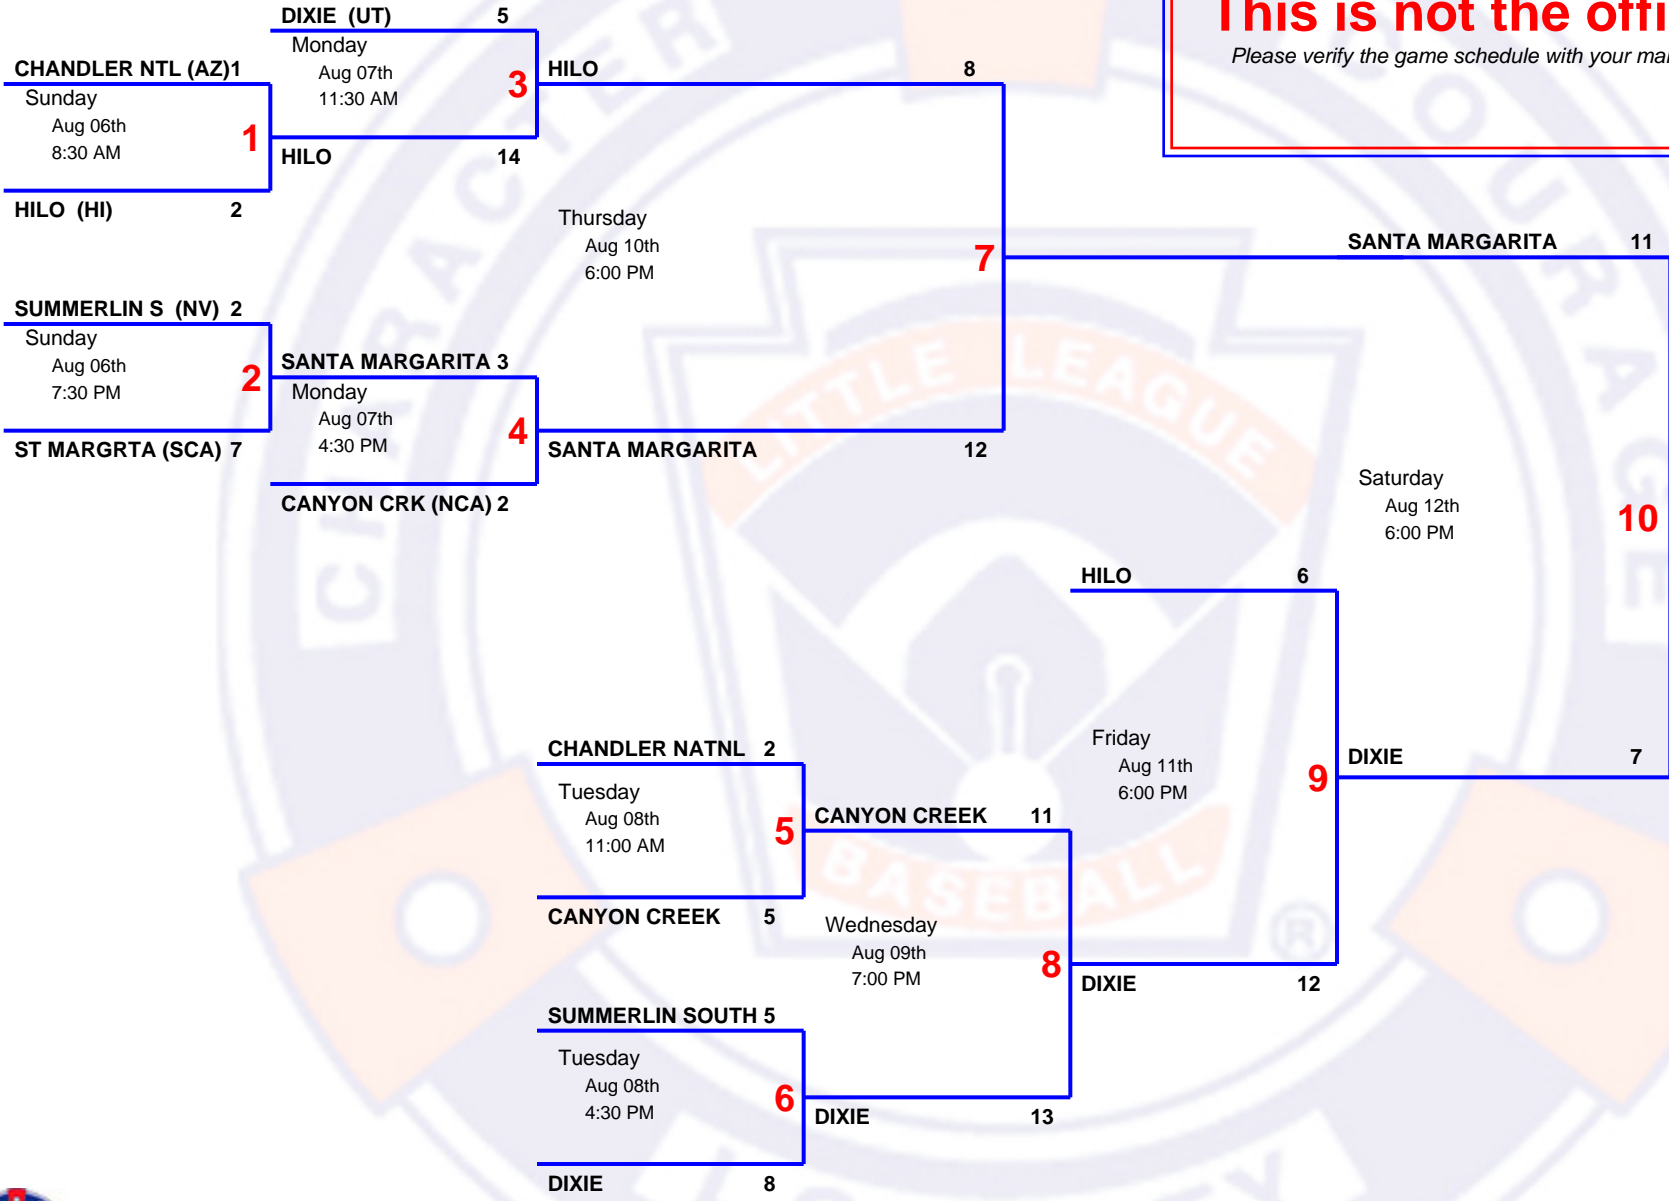

# 6 Team Double Elimination

## 2017 11 & 12 Western Regional

Host Little League West Region  
 Field 6707 Little League Dr, San Bernardino, CA 92407  
 Website <http://www.eteamz.com/lbwest/>

**This is not the official bracket!**  
 Please verify the game schedule with your manager and tournament director.

**Santa Margarita N**

**Champion**

Advances To :  
 Little League Baseball World Series  
 Host:  
 LL International, Williamsport, PA  
 Starts:  
 Thursday - Aug 17, 2017

**Little League Baseball**  
[www.littleleague.org](http://www.littleleague.org)