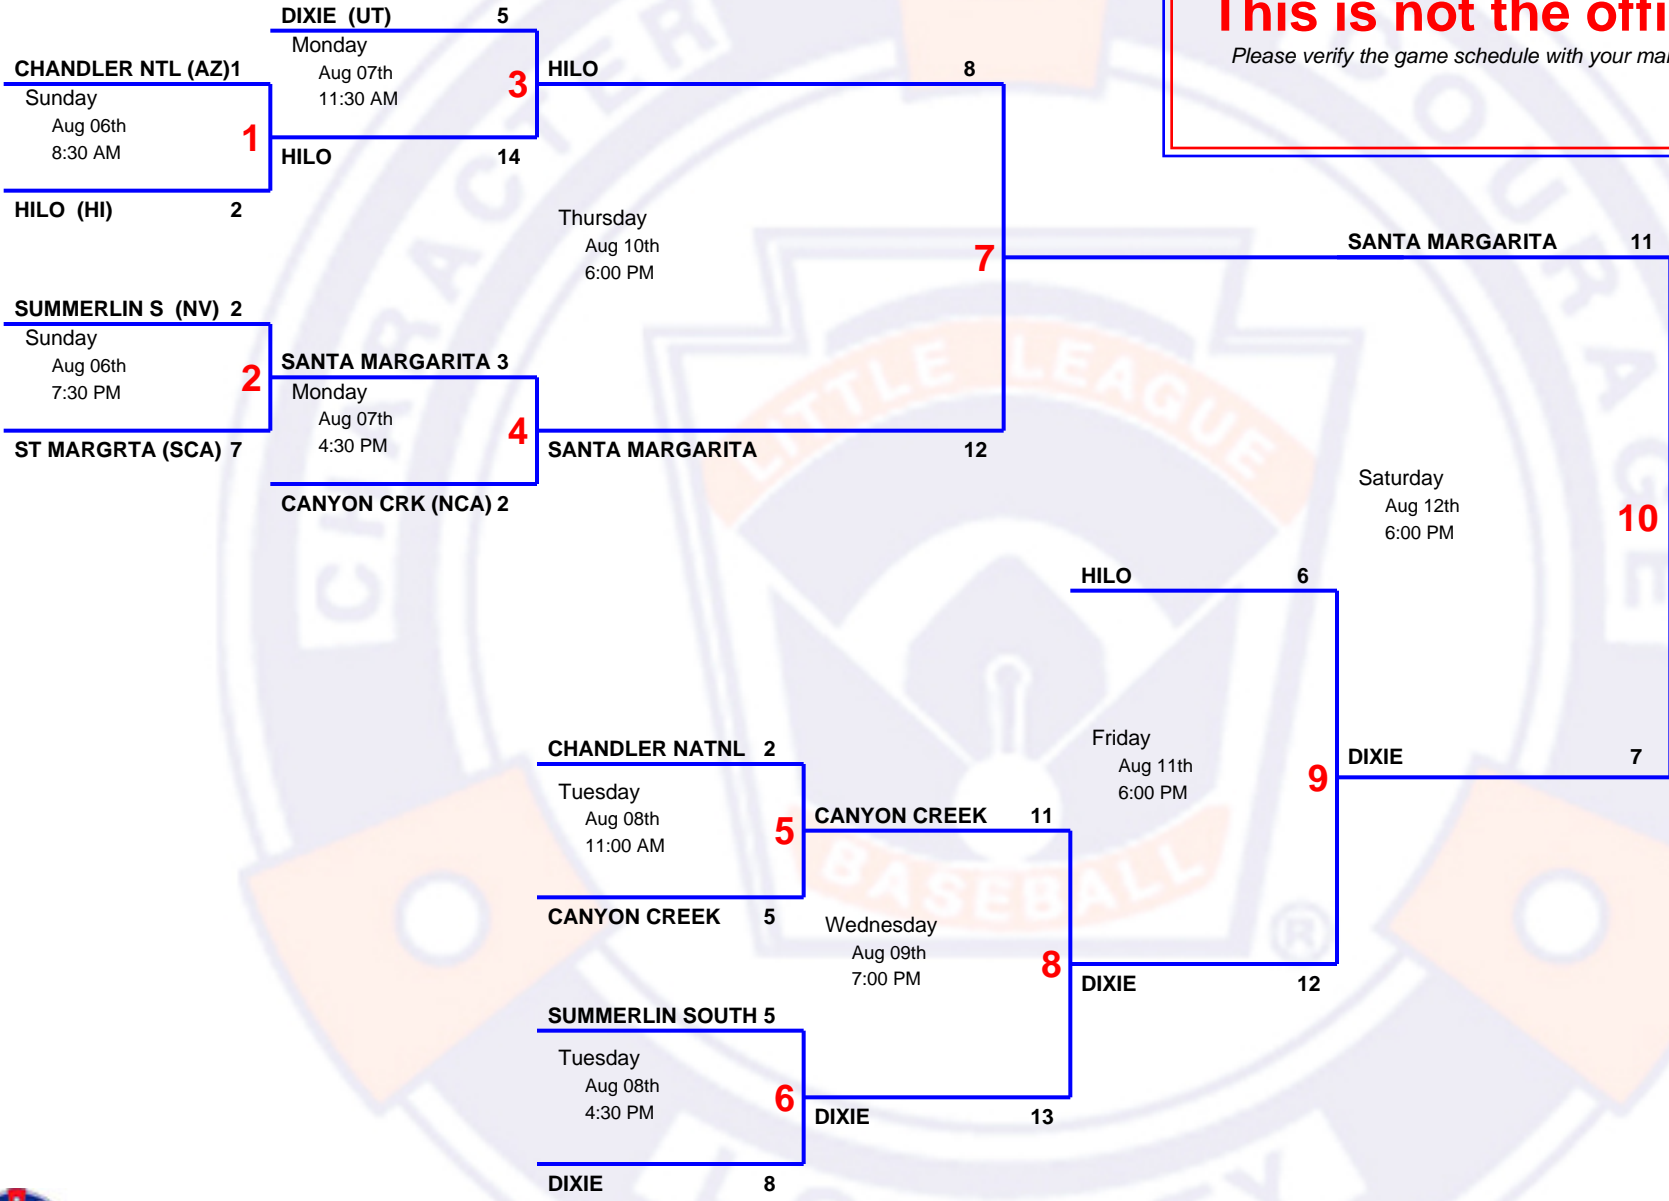

6 Team Double Elimination

2017 11 & 12 Western Regional

Host Little League West Region
 Field 6707 Little League Dr, San Bernardino, CA 92407
 Website <http://www.eteamz.com/lbwest/>

This is not the official bracket!
 Please verify the game schedule with your manager and tournament director.

Santa Margarita N

Champion

Advances To :
 Little League Baseball World Series
 Host:
 LL International, Williamsport, PA
 Starts:
 Thursday - Aug 17, 2017